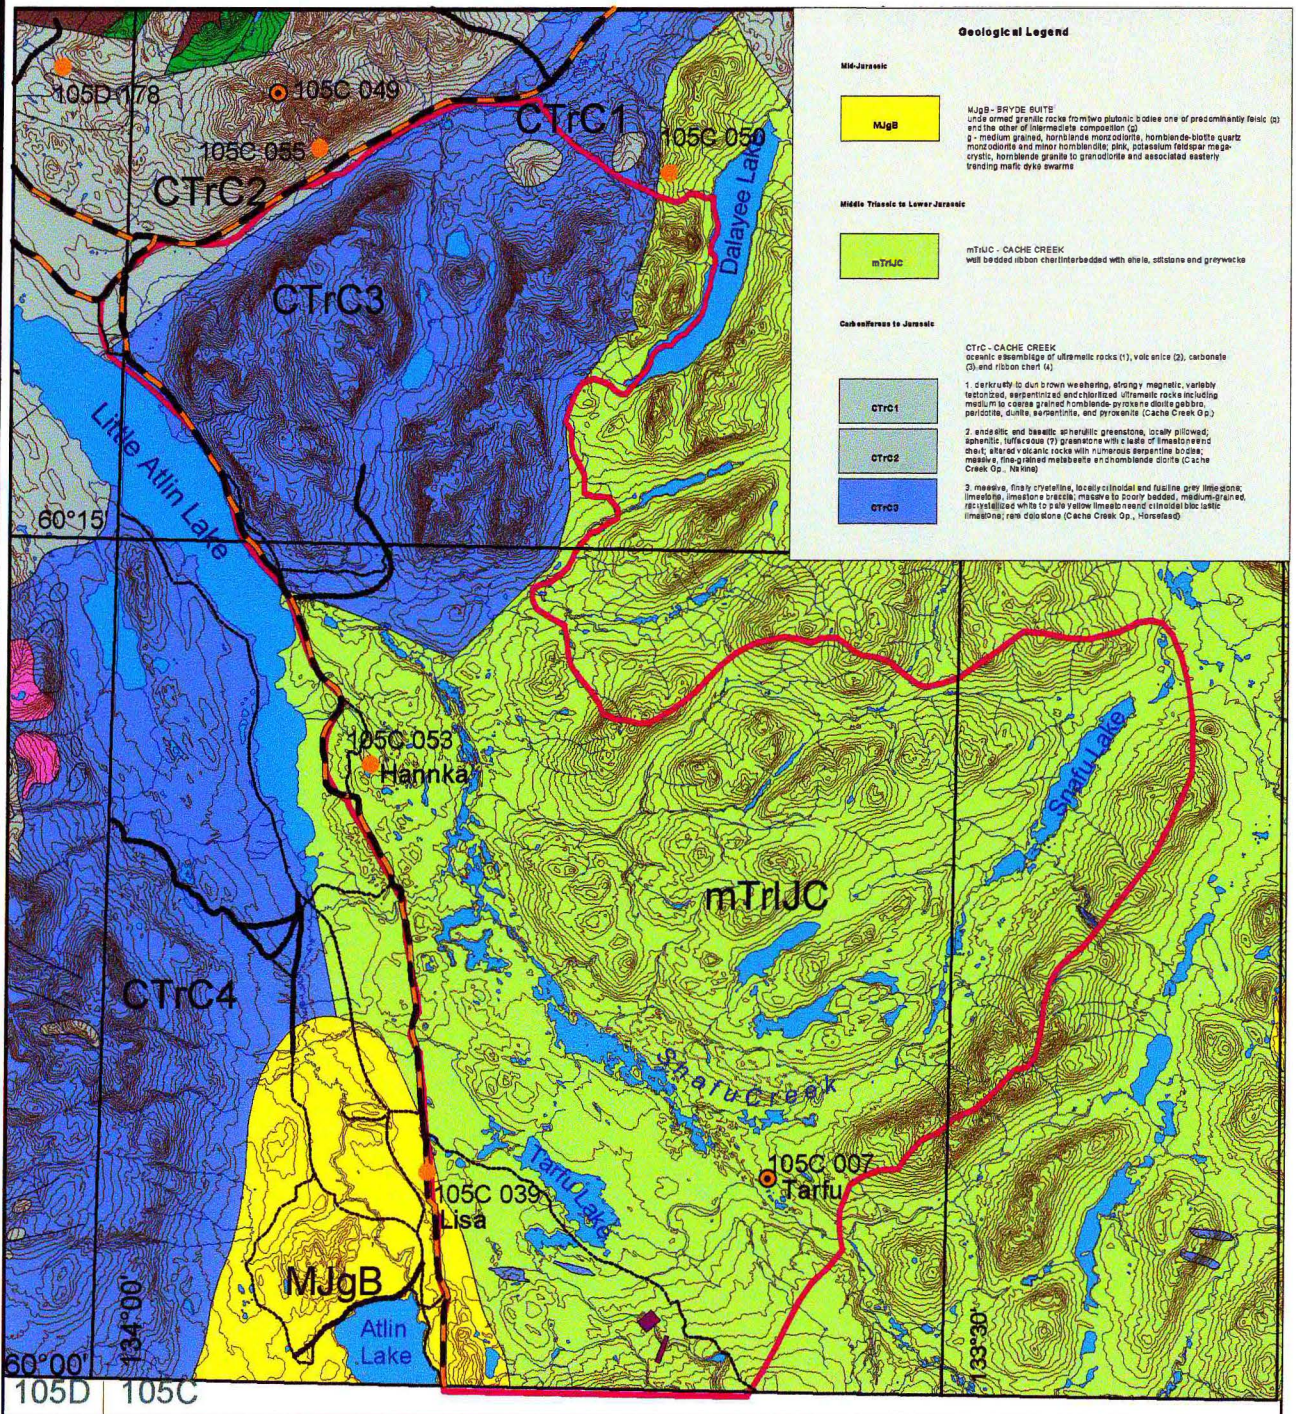

# Geology Map

Proposed Snafu / Tarfu  
 Natural Environment Park  
 Special Management Area

Placer Claims  
 (April 2002)

## Yukon Minfile Occurrence

Drilled Prospect

Anomaly, Unknown

006926

Figure 3

Confidential