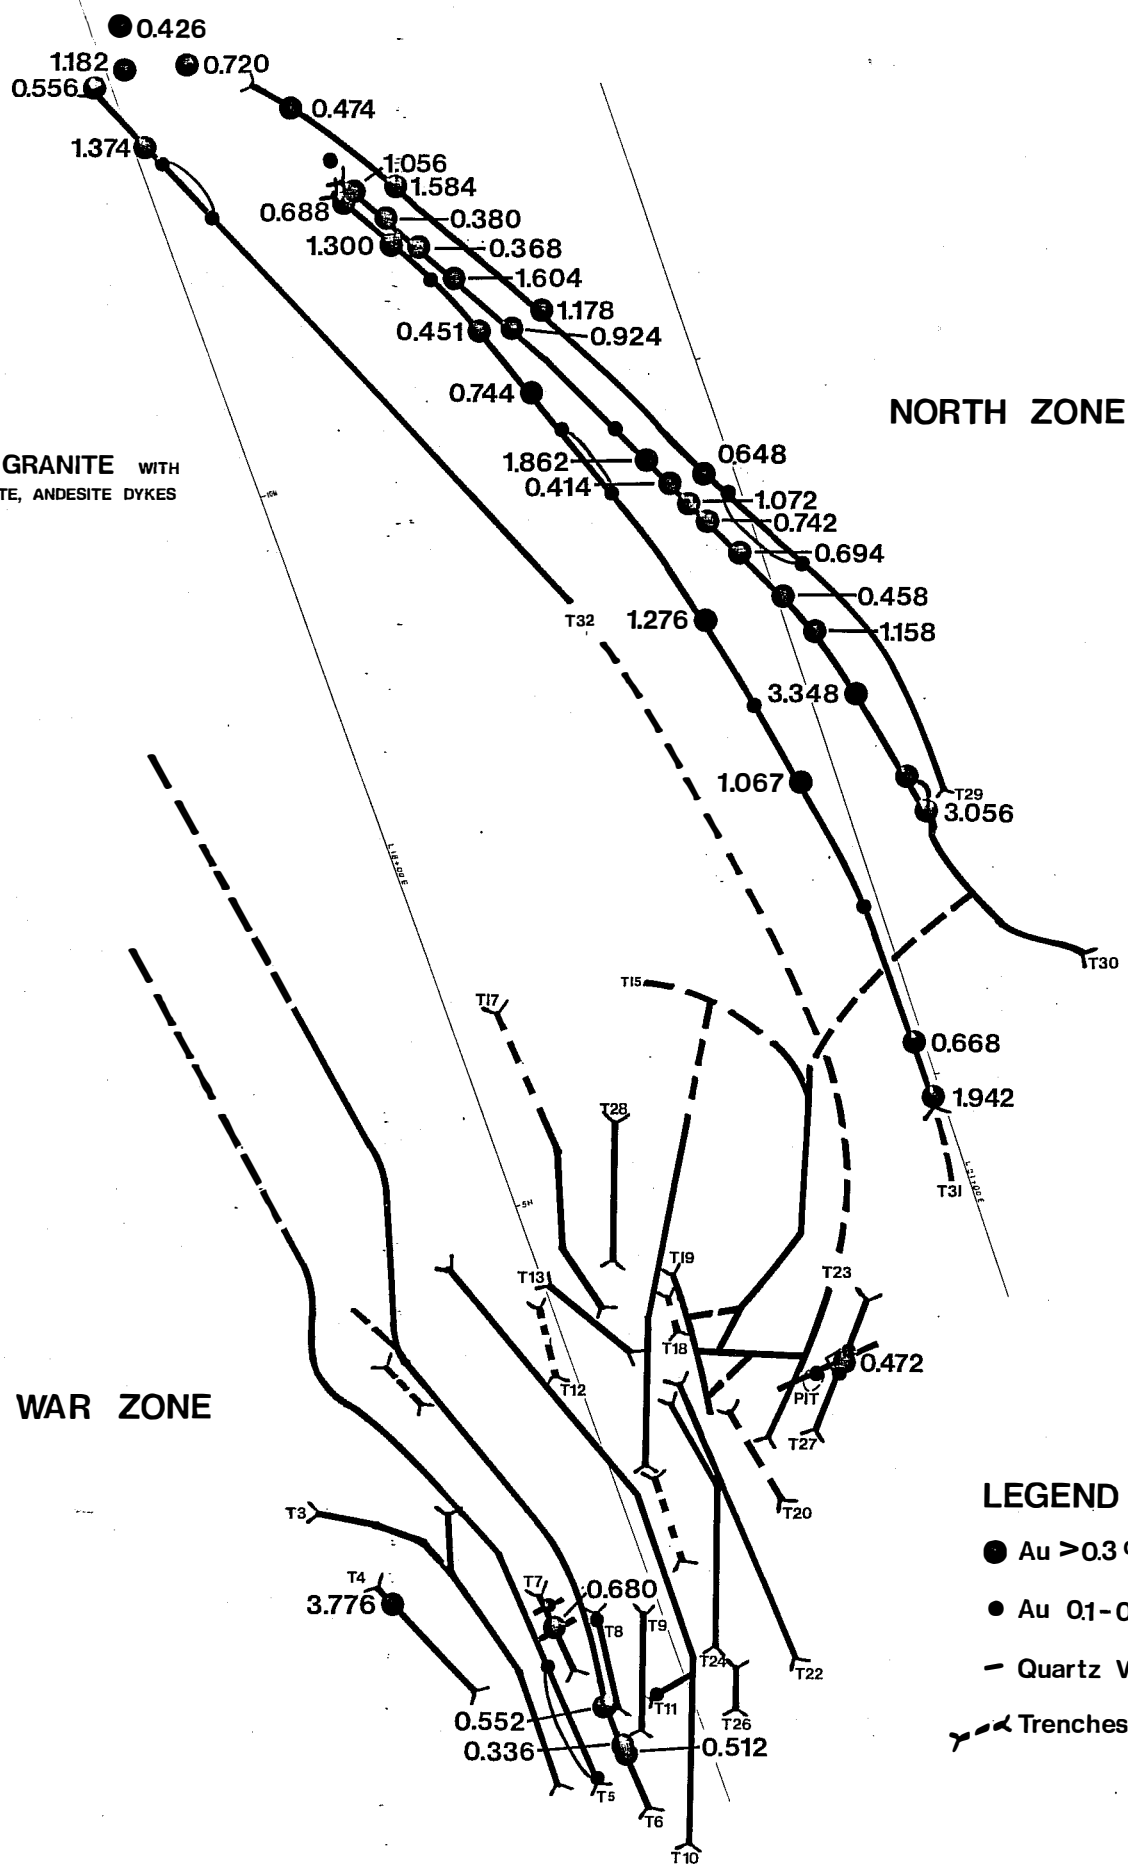

SYENITIC GRANITE WITH  
RHYOLITE, DIORITE, ANDESITE DYKES

NORTH ZONE

WAR ZONE

LEGEND

- Au > 0.3 oz/ton
- Au 0.1-0.3 oz/ton
- Quartz Veins in outcrop
- Trenches not examined

VIC TRENCHES

SCALE: 1:1250

007027