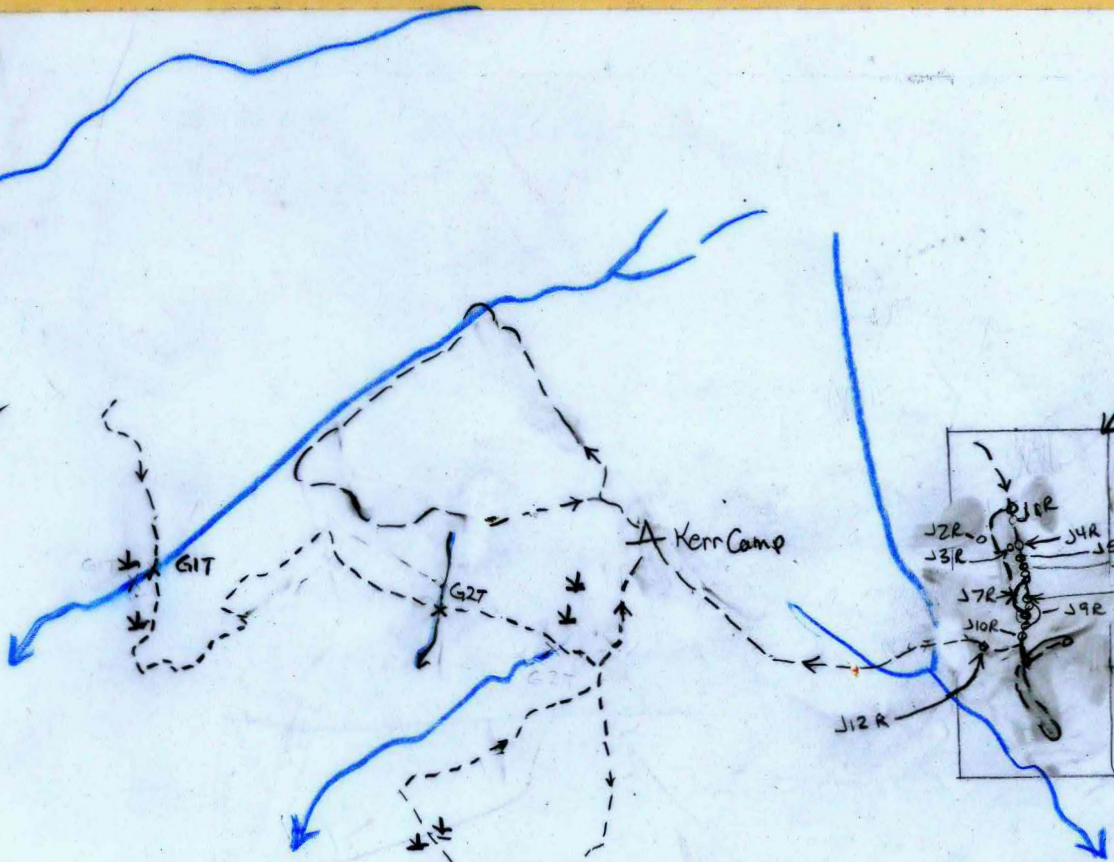

✓ Δ Mount Nansen

62°05'

LONELY Showing

Kerr Camp

G17

G27

J2R
J3R
J4R
J5R
J6R
J7R
J8R
J9R
J10R
J12R

115 I/3
TARGET Y/W
SAMPLE LOCATION

137°25'

1:50,000

P, 6 Sept 5, 1985