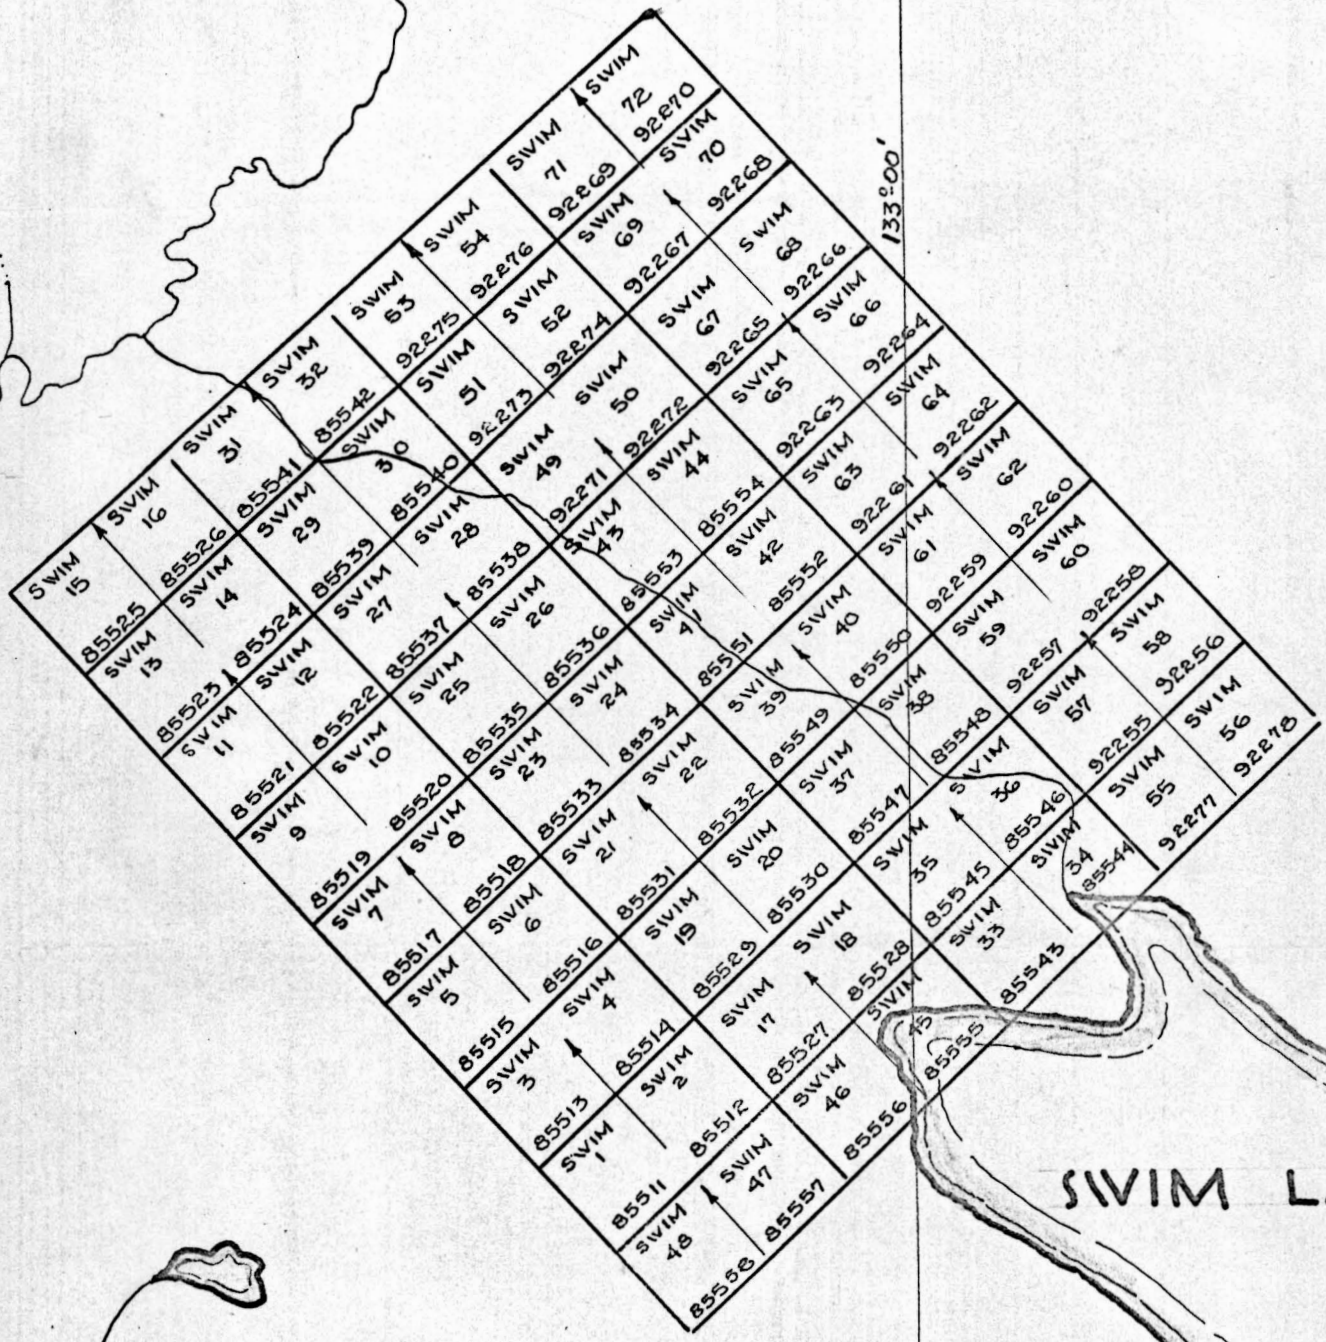

KERR ADDISON MINES LIMITED

62°15' Lat.

SWIM LAKES GROUP

SWIM LAKE AREA WHITEHORSE MINING DIV.

YUKON TERRITORY

SCALE: 1" = 1/2 MILE

SWIM LAKE

007171