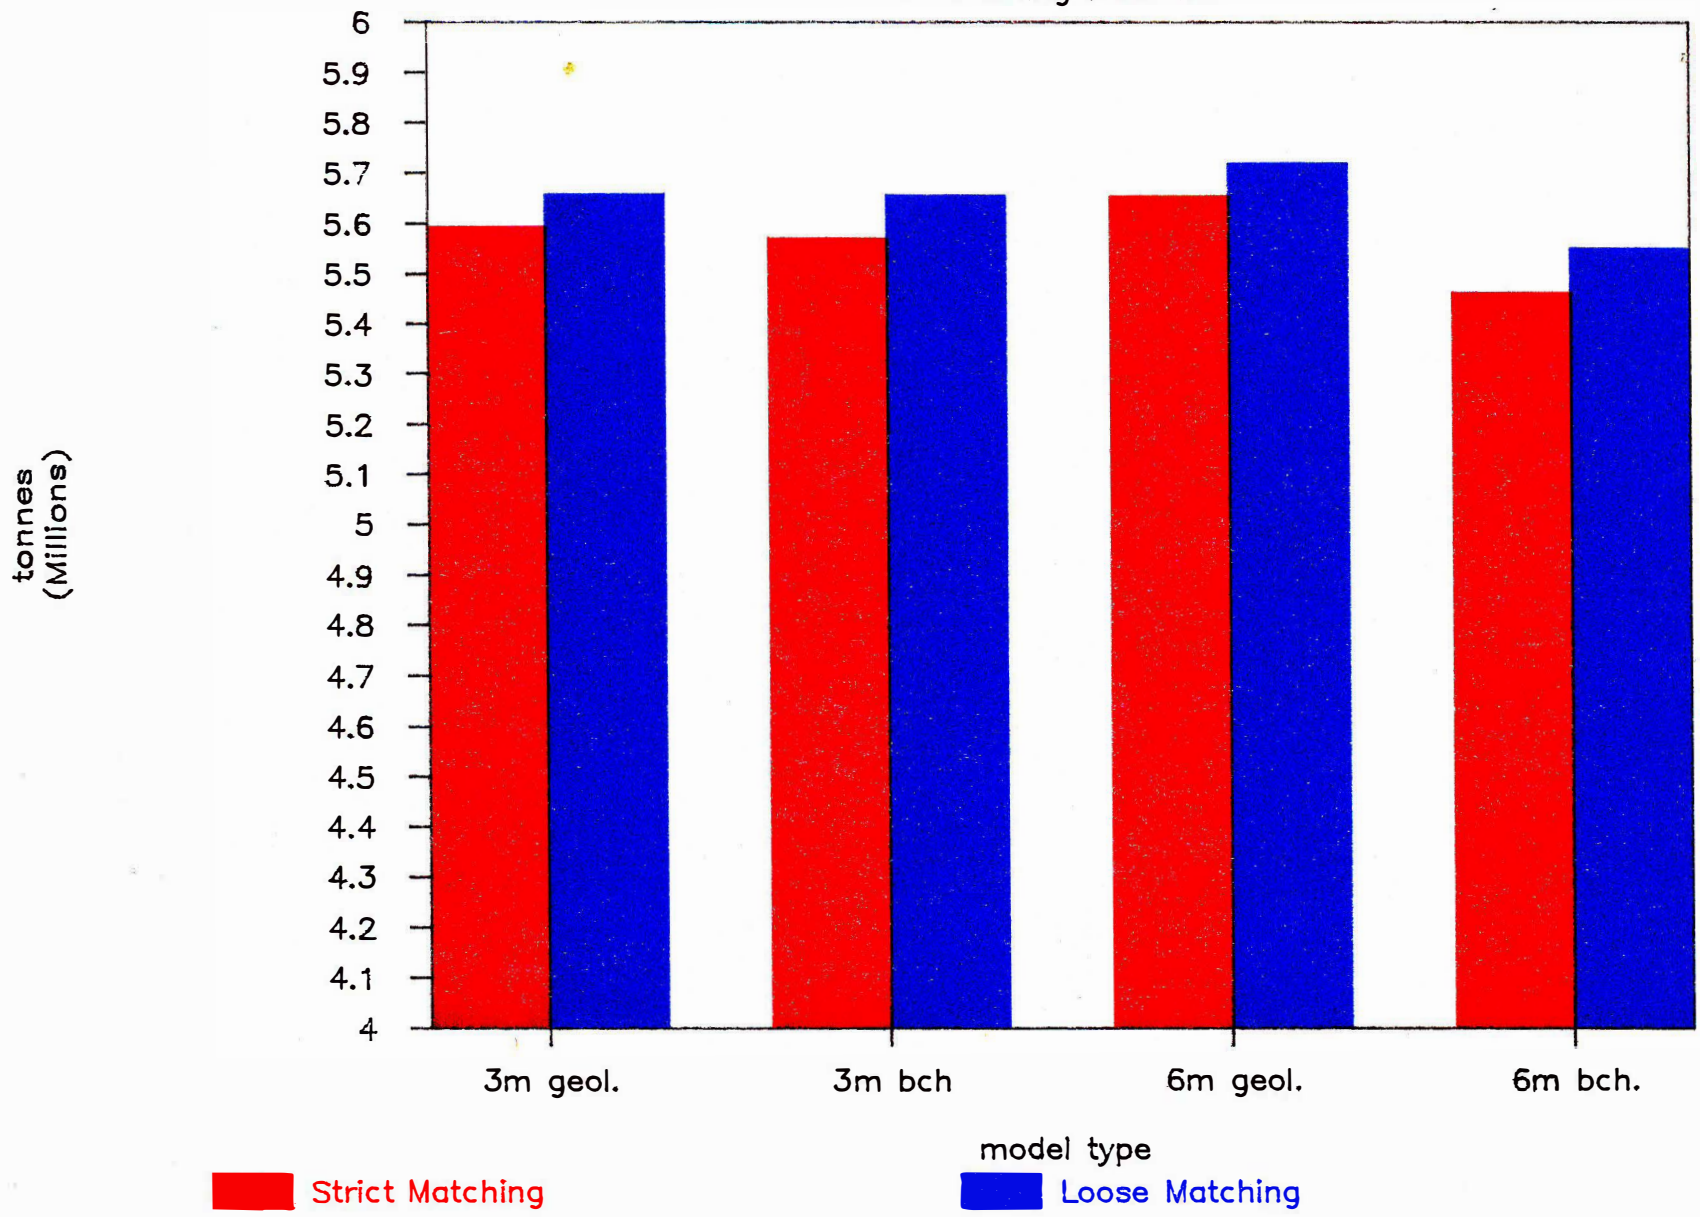

# Vangorda Deposit – 1989 Interpretation

007268

+4% Mining Reserves

# Vangorda Deposit – 1989 Interpretation

+4% Mining Reserves – Total Metal