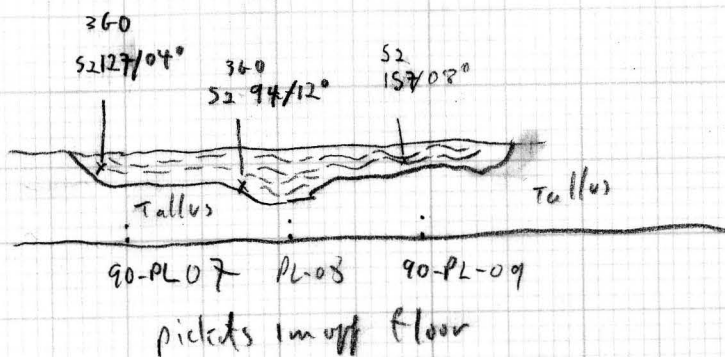

25/09/90

1:500

Vancouver SE

1140 bench

Plotted

007298

EDMONTON  
CALGARY  
HIGH LEVEL  
FT. McMURRAY

(403) 463-7473  
(403) 279-5224  
(403) 926-2257  
(403) 791-7173

# WESTLUND

GEO Pts VANGORDA 90/09/26.

	N	E	CL.
90-PL-7	9637.82	9995.80	1141.75
90-PL-8	9647.85	9987.31	1141.84
90-PL-9	9658.11	9985.99	1141.44

Mapped on 26/09/90

Fast, First Rate, Custom Service