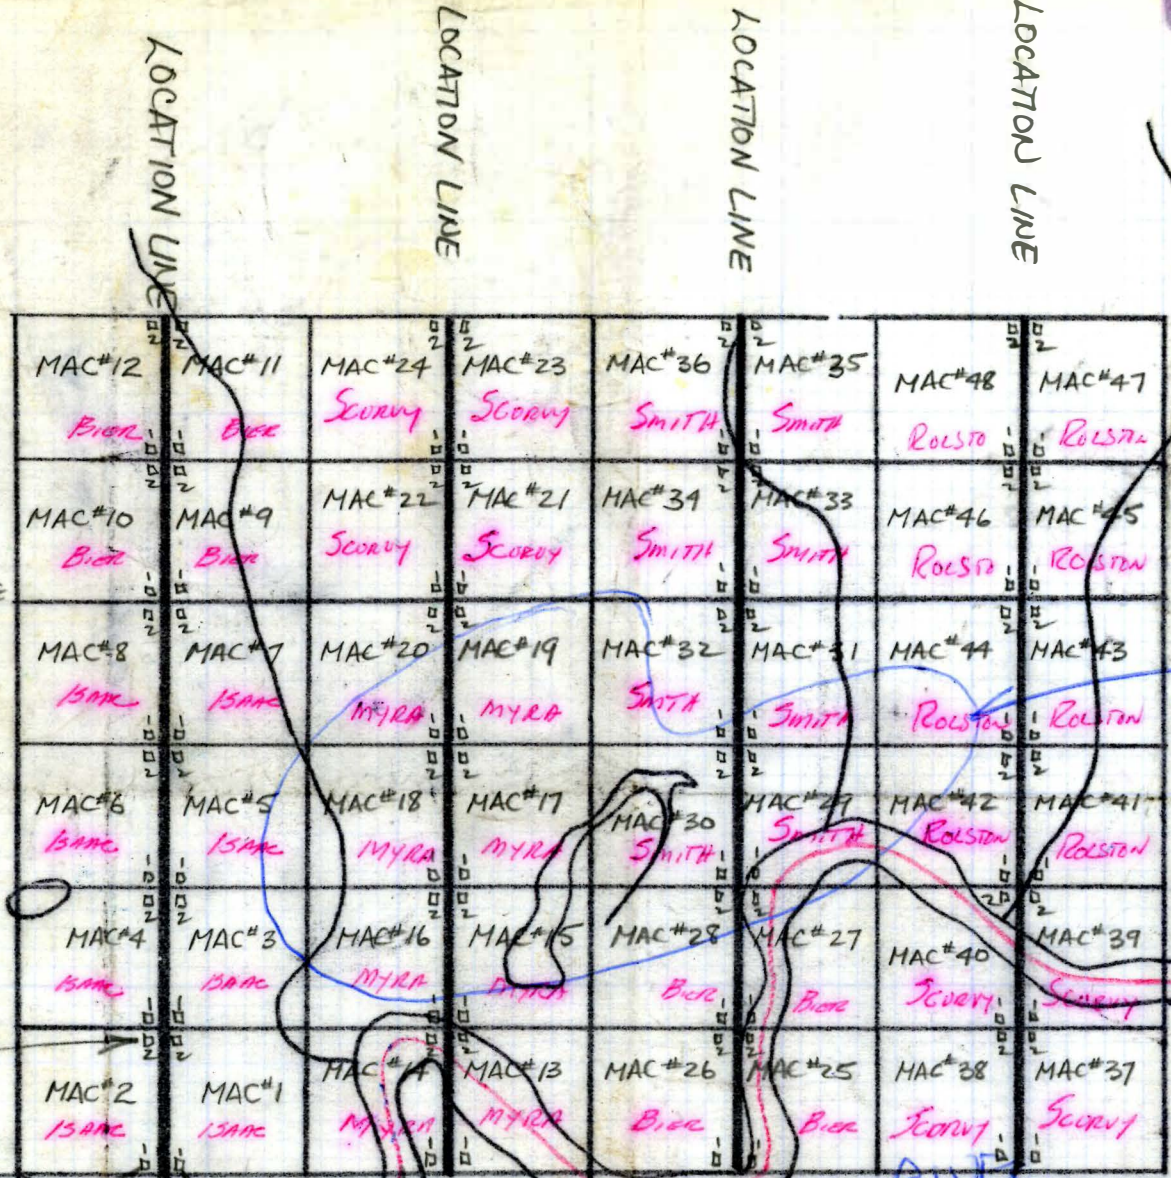

MAC

FOR: Y-4  
NORMAN  
ISAAC

MAC#1, #2, #3, #4, #5, #6  
#7, #8 TO BE  
STAKED BY  
N. ISAAC.

MAC#10, #11, #12 TO BE  
STAKED BY  
H. BIERSTEDT

MAC#25, #26, #27, #28  
TO BE STAKED BY  
H. BIERSTEDT

MAC#29, #30, #31, #32  
#33, #34, #35, #36  
TO BE STAKED IN  
NAME OF  
C. L. SMITH

NO. 2  
MAC#2  
N.  
O.R.  
1500'L  
MAR. 19, 1966  
N. ISAAC

NO. 1  
MAC#2  
N.  
O.R.  
1500'L  
MAR. 19, 1966  
N. ISAAC

NO. 1  
MAC#1  
N.  
1500'R  
O.L.  
MAR. 19, 1966  
N. ISAAC

SCALE: 1"=2000'

TRUE  
NORTH

TRUE  
NORTH

general outline  
of 709anna  
if Mac anomaly.

CLAIMS IN A.H.R. AREA M.D.  
MAC 13, 14, MAC 37-40  
463 LYTON

007326