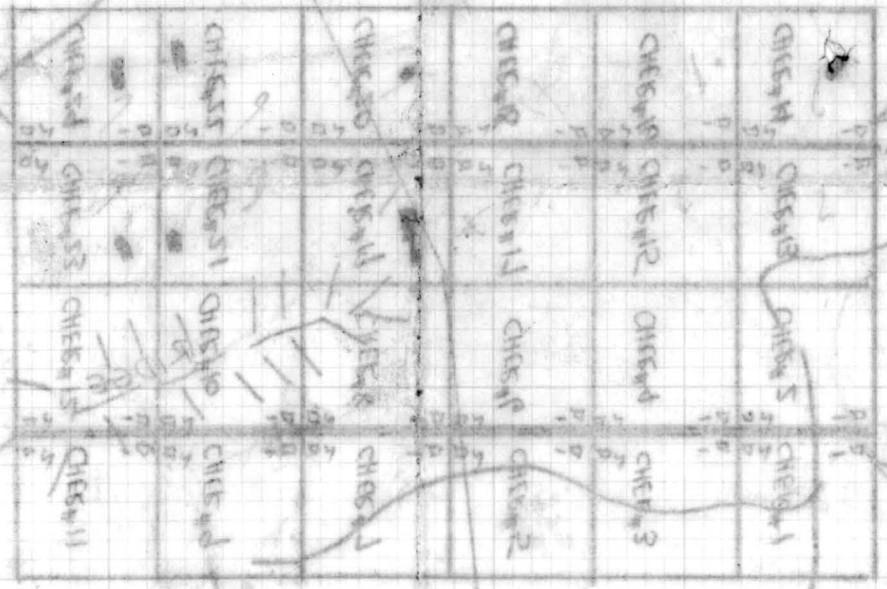

37, POST I
 402, NAN 38
 MAR. 24/66
 SWENEY
 SCURRY

H. H. HARRISON
 MAR. 22, 1966
 CHEG#34
 NO. 5

HINK OR
 11 MILK MOOTH OF
 CHEG#34
 NO. 5

MILK MOOTH OF

DNE EVZL TOCALION FINE

DNE EVZL TOCALION FINE

A. CHON
 MAR. 22, 1966
 CHEG#4
 NO. 4

CHEG#1-8 - W.N. SIBOLA
 CHEG#9-15 - J.K. THOMPSON
 IN THE NAME OF D.W. THOMPSON

IN THE NAME OF F. CHON
 TAKE CHEG#12, 16, 17, 18, 19, 20