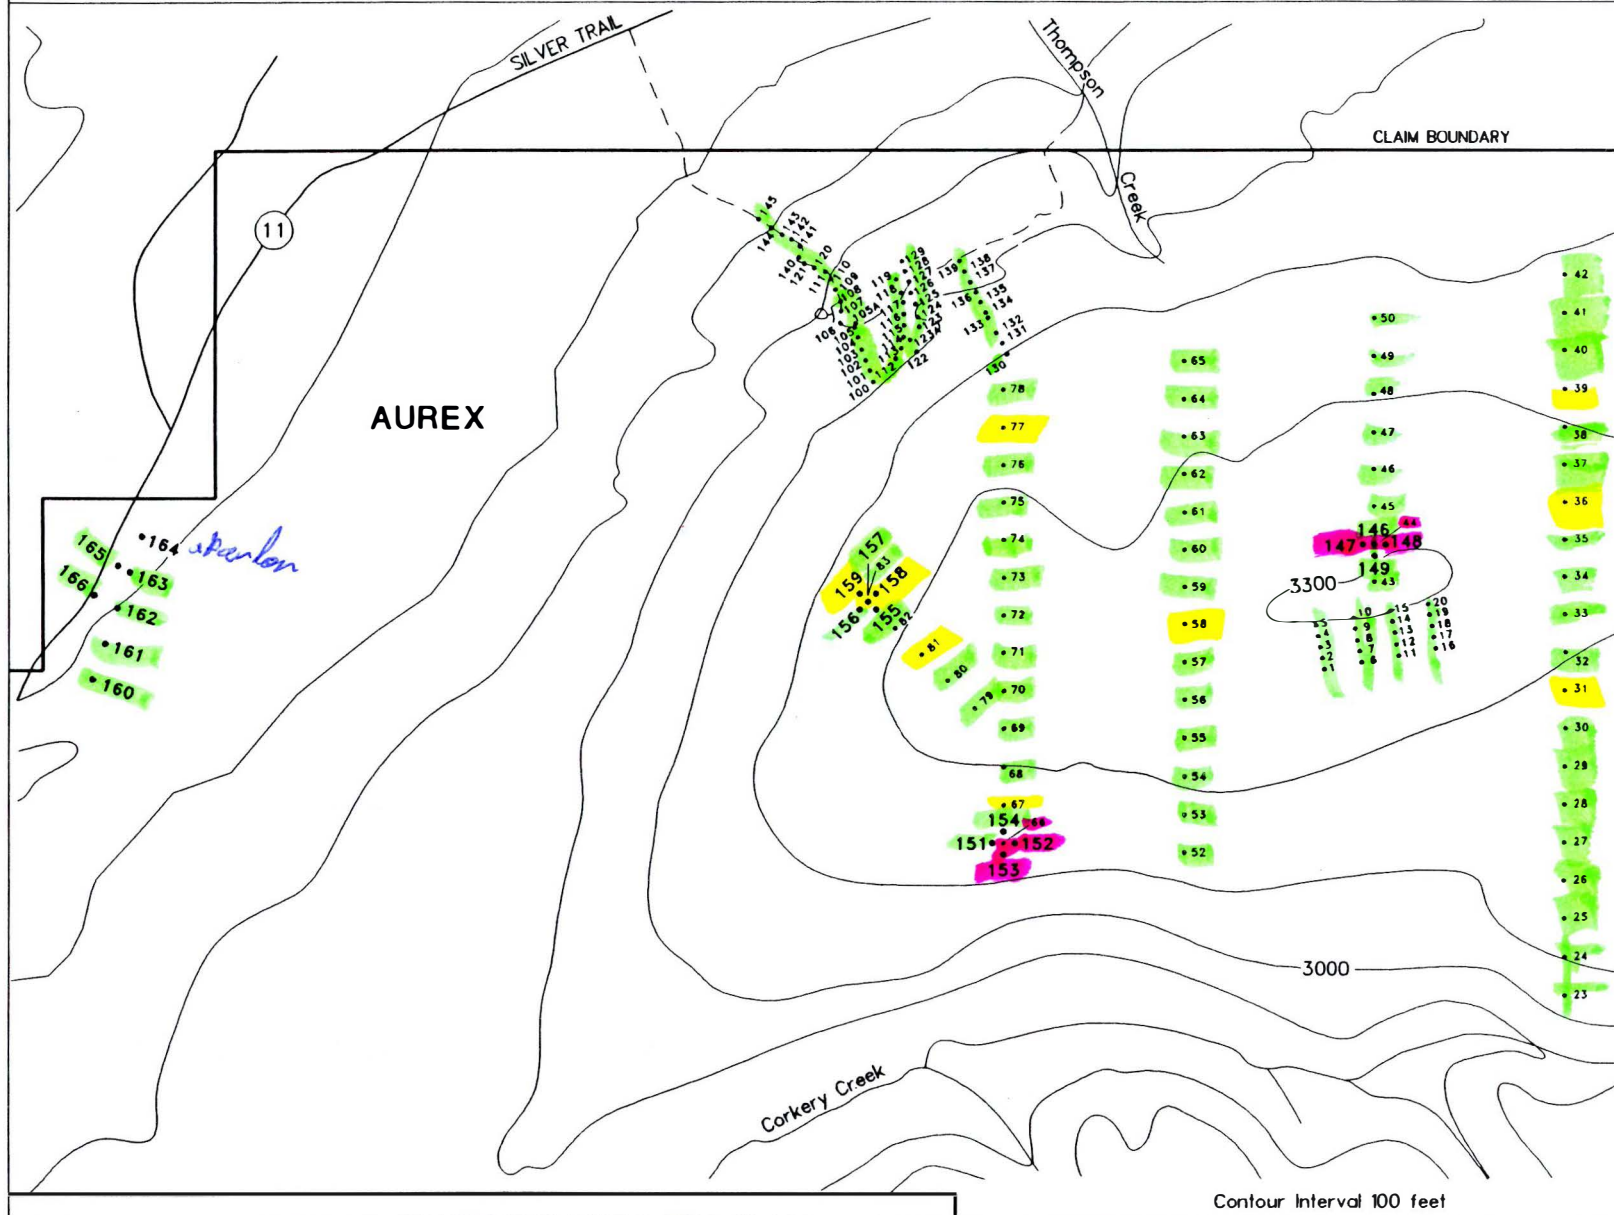

Yukon Revenue Mines Ltd.

AUREX CLAIMS  
MAYO MINING DISTRICT, YUKON TERRITORY  
DRILL HOLE LOCATIONS - PHASE II

007355

*Av*  
good.  
mod.  
none

LEGEND

• 148 PHASE II C  
• 43 PHASE I D

0 100 200  
METRE

1:20,000

SCALE: 1 :  
N.T.S.: 105 |  
DATE: 28 J

Contour Interval 100 feet