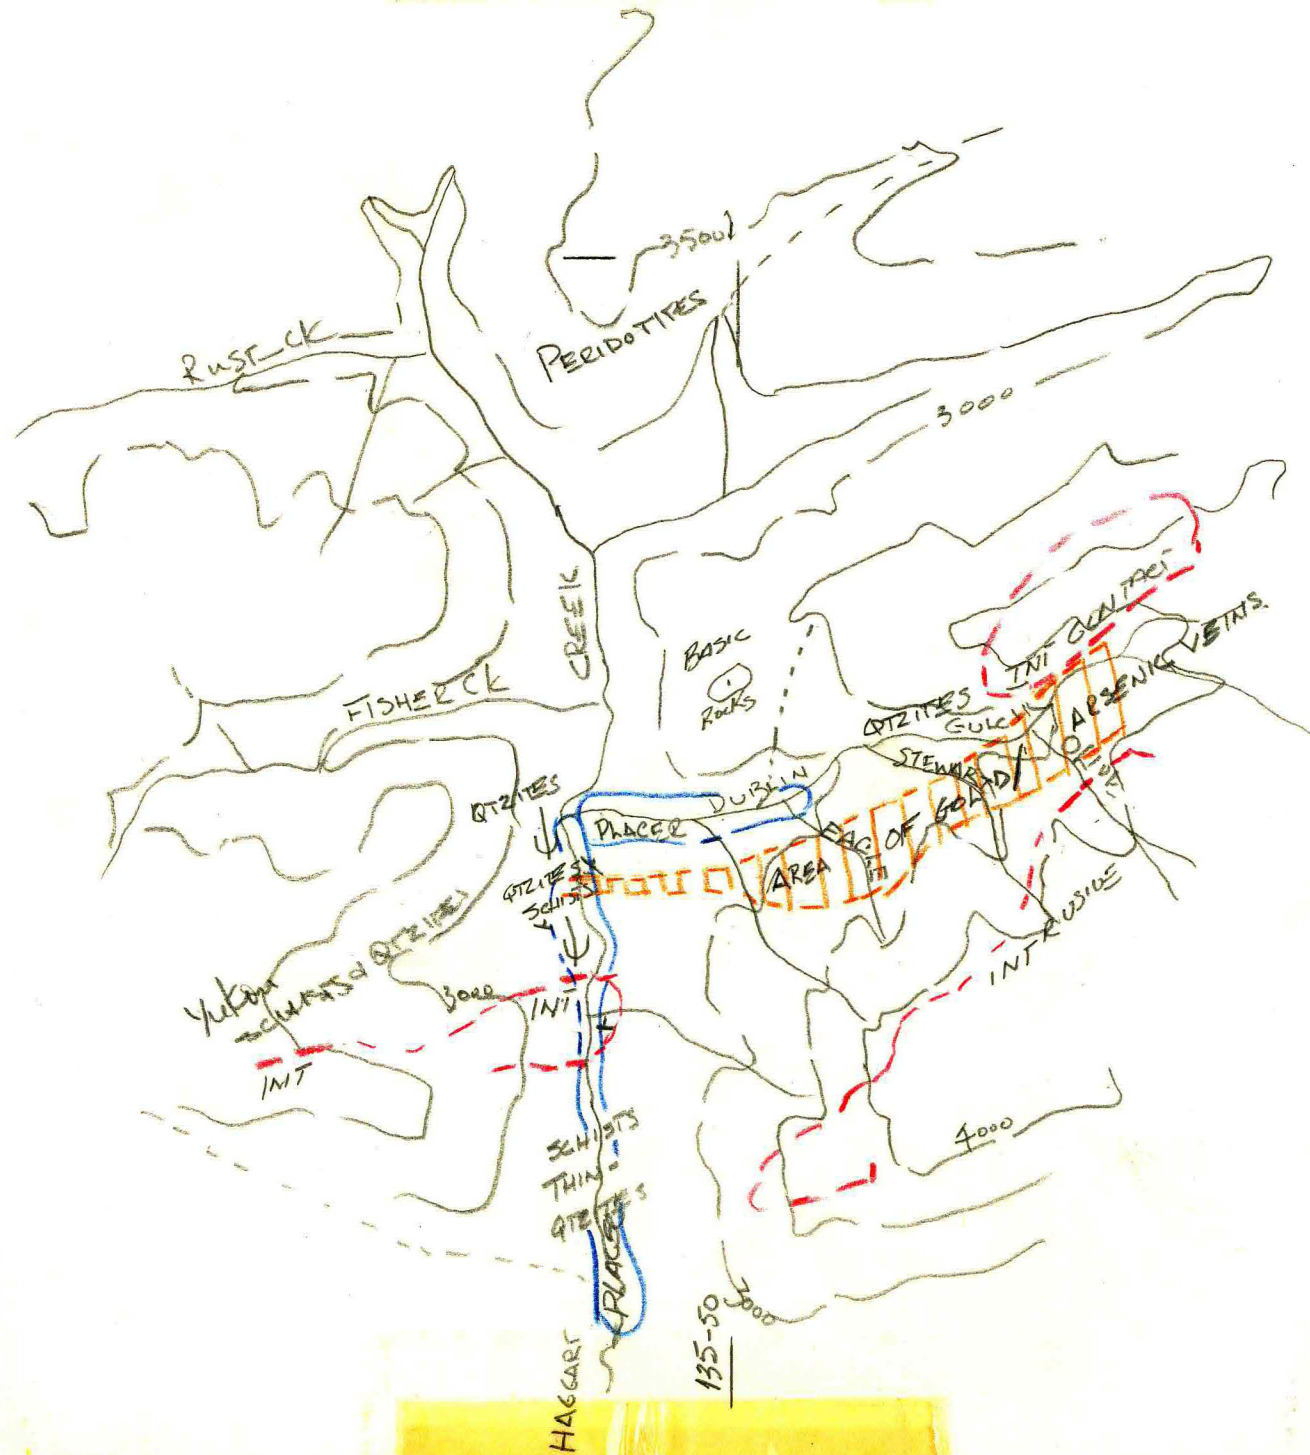

64-04

GEOLOGY
HAGGART-CK
LOCK-GROUP.
1.25 IN = 1 MILE

007460