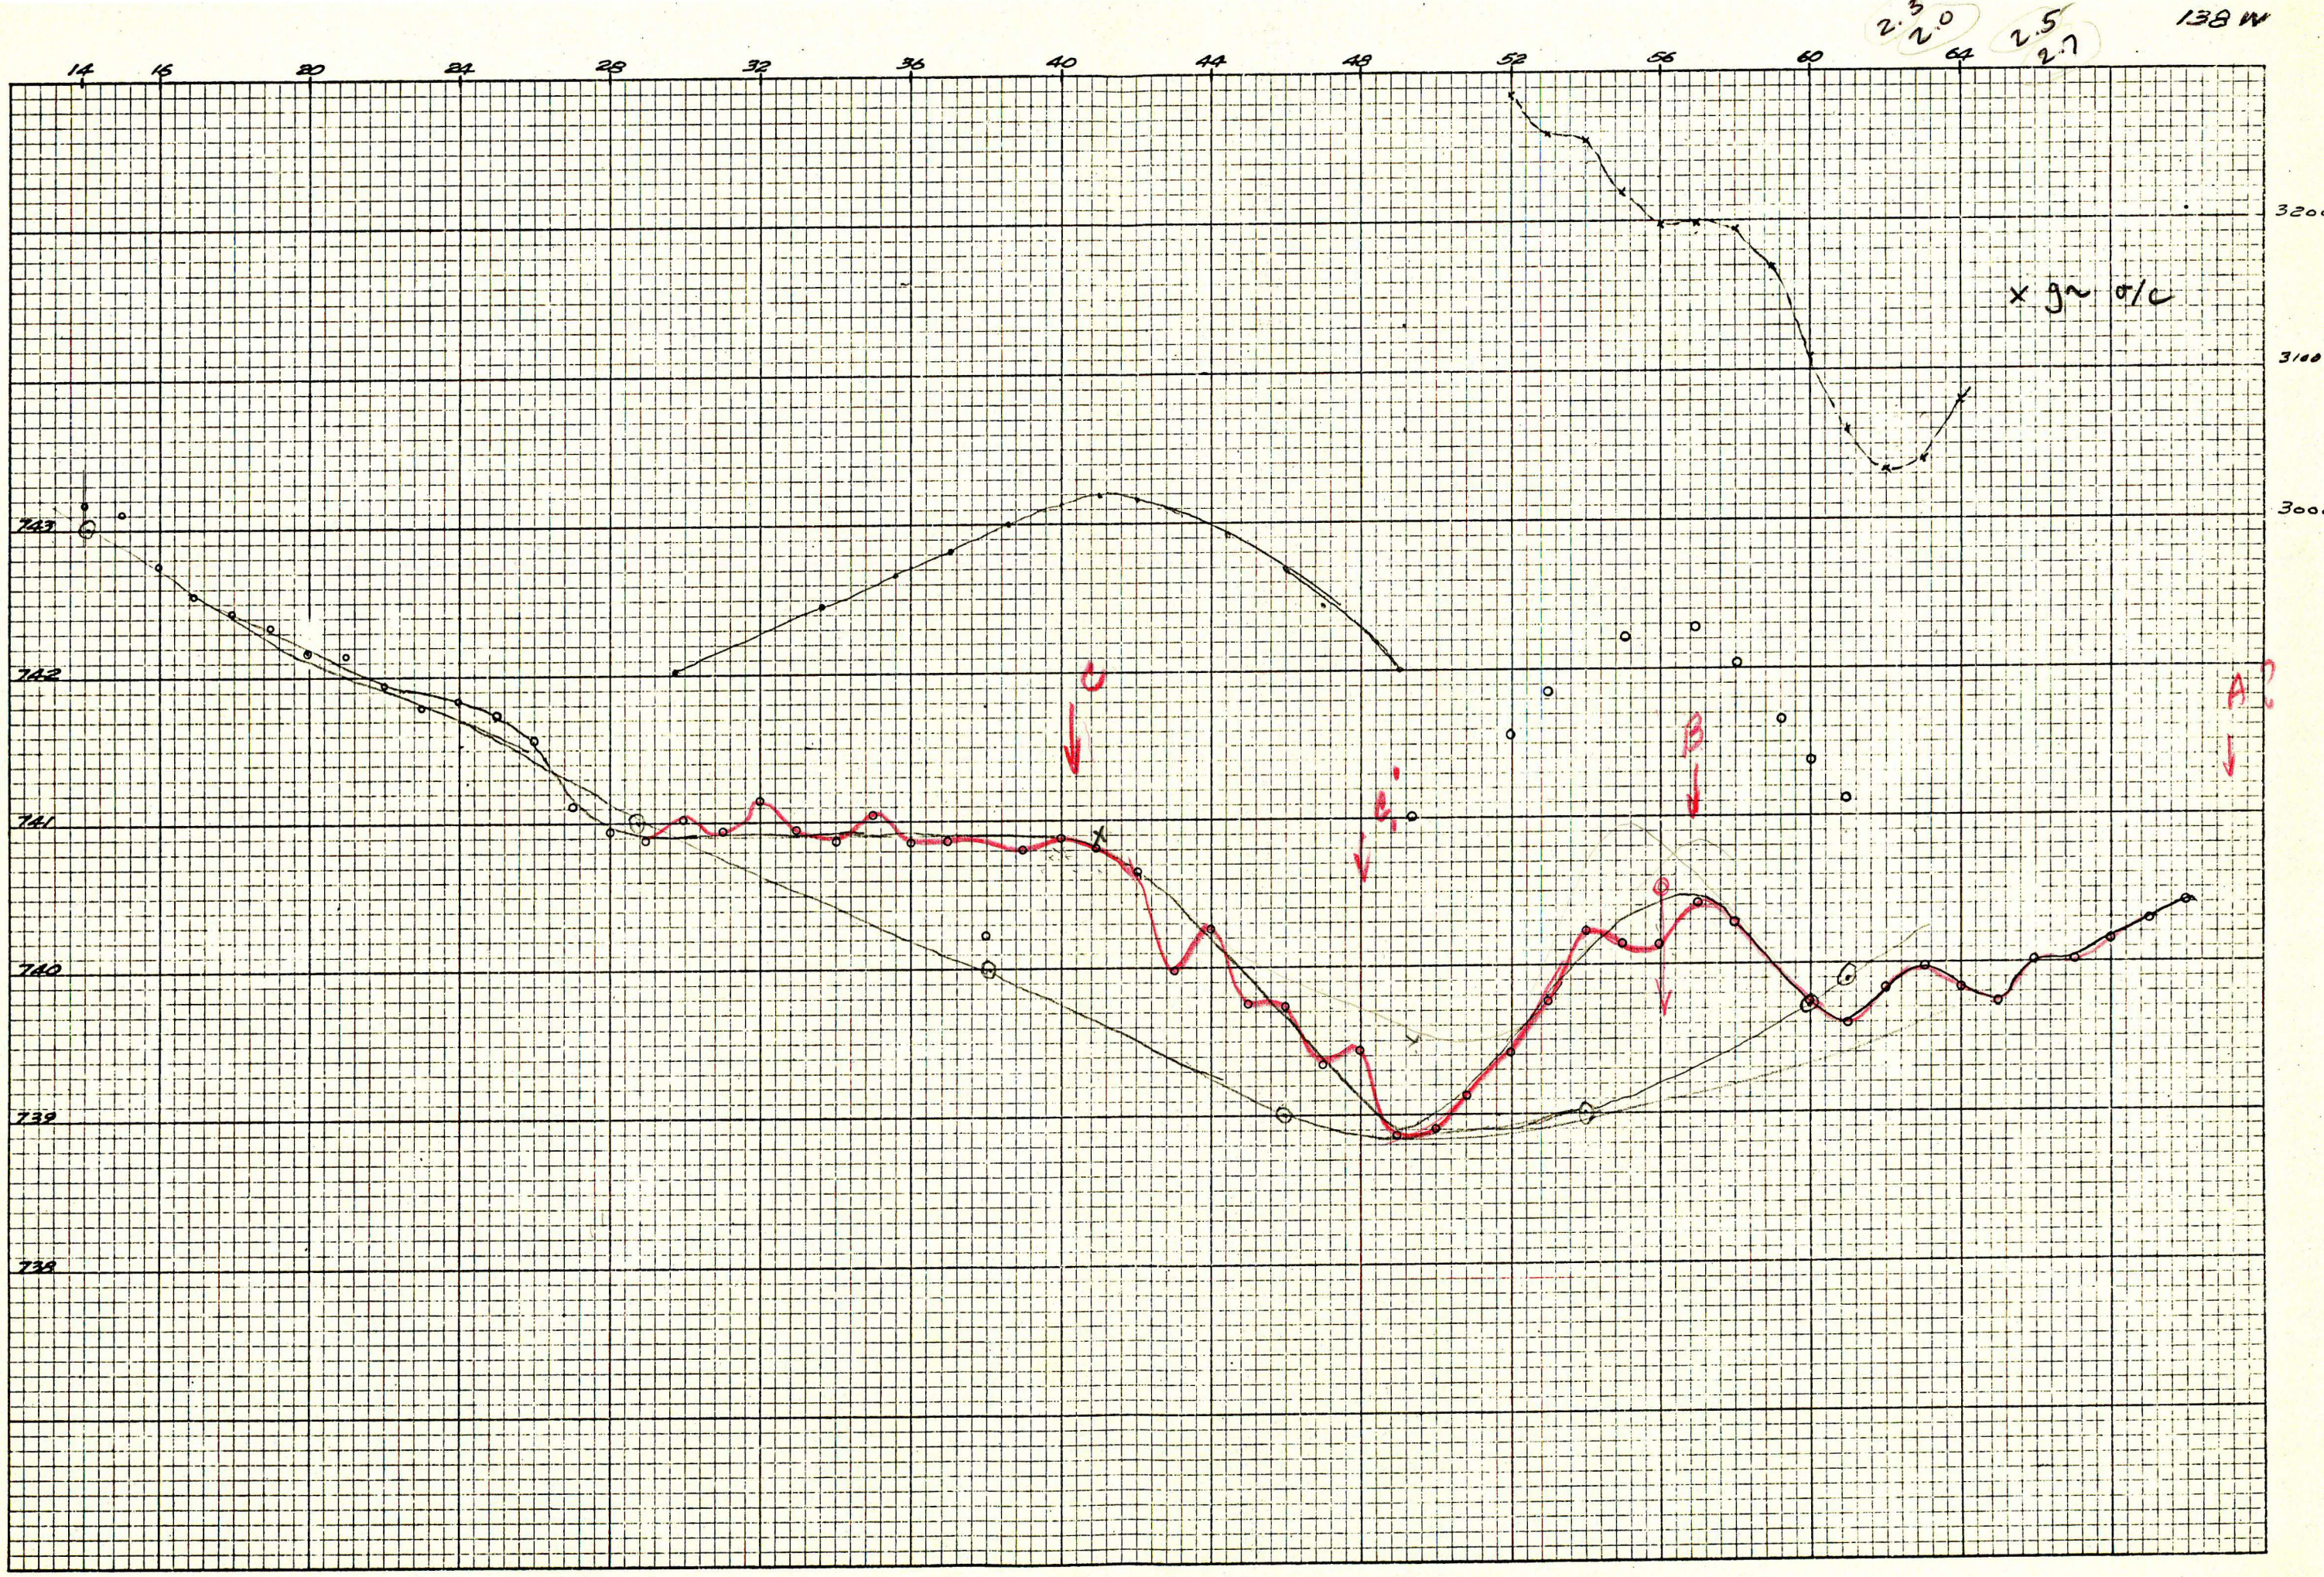

K&E 10 X 10 TO THE INCH 47 0703
10 X 15 INCHES
MADE IN U.S.A.
KEUFFEL & ESSER CO.