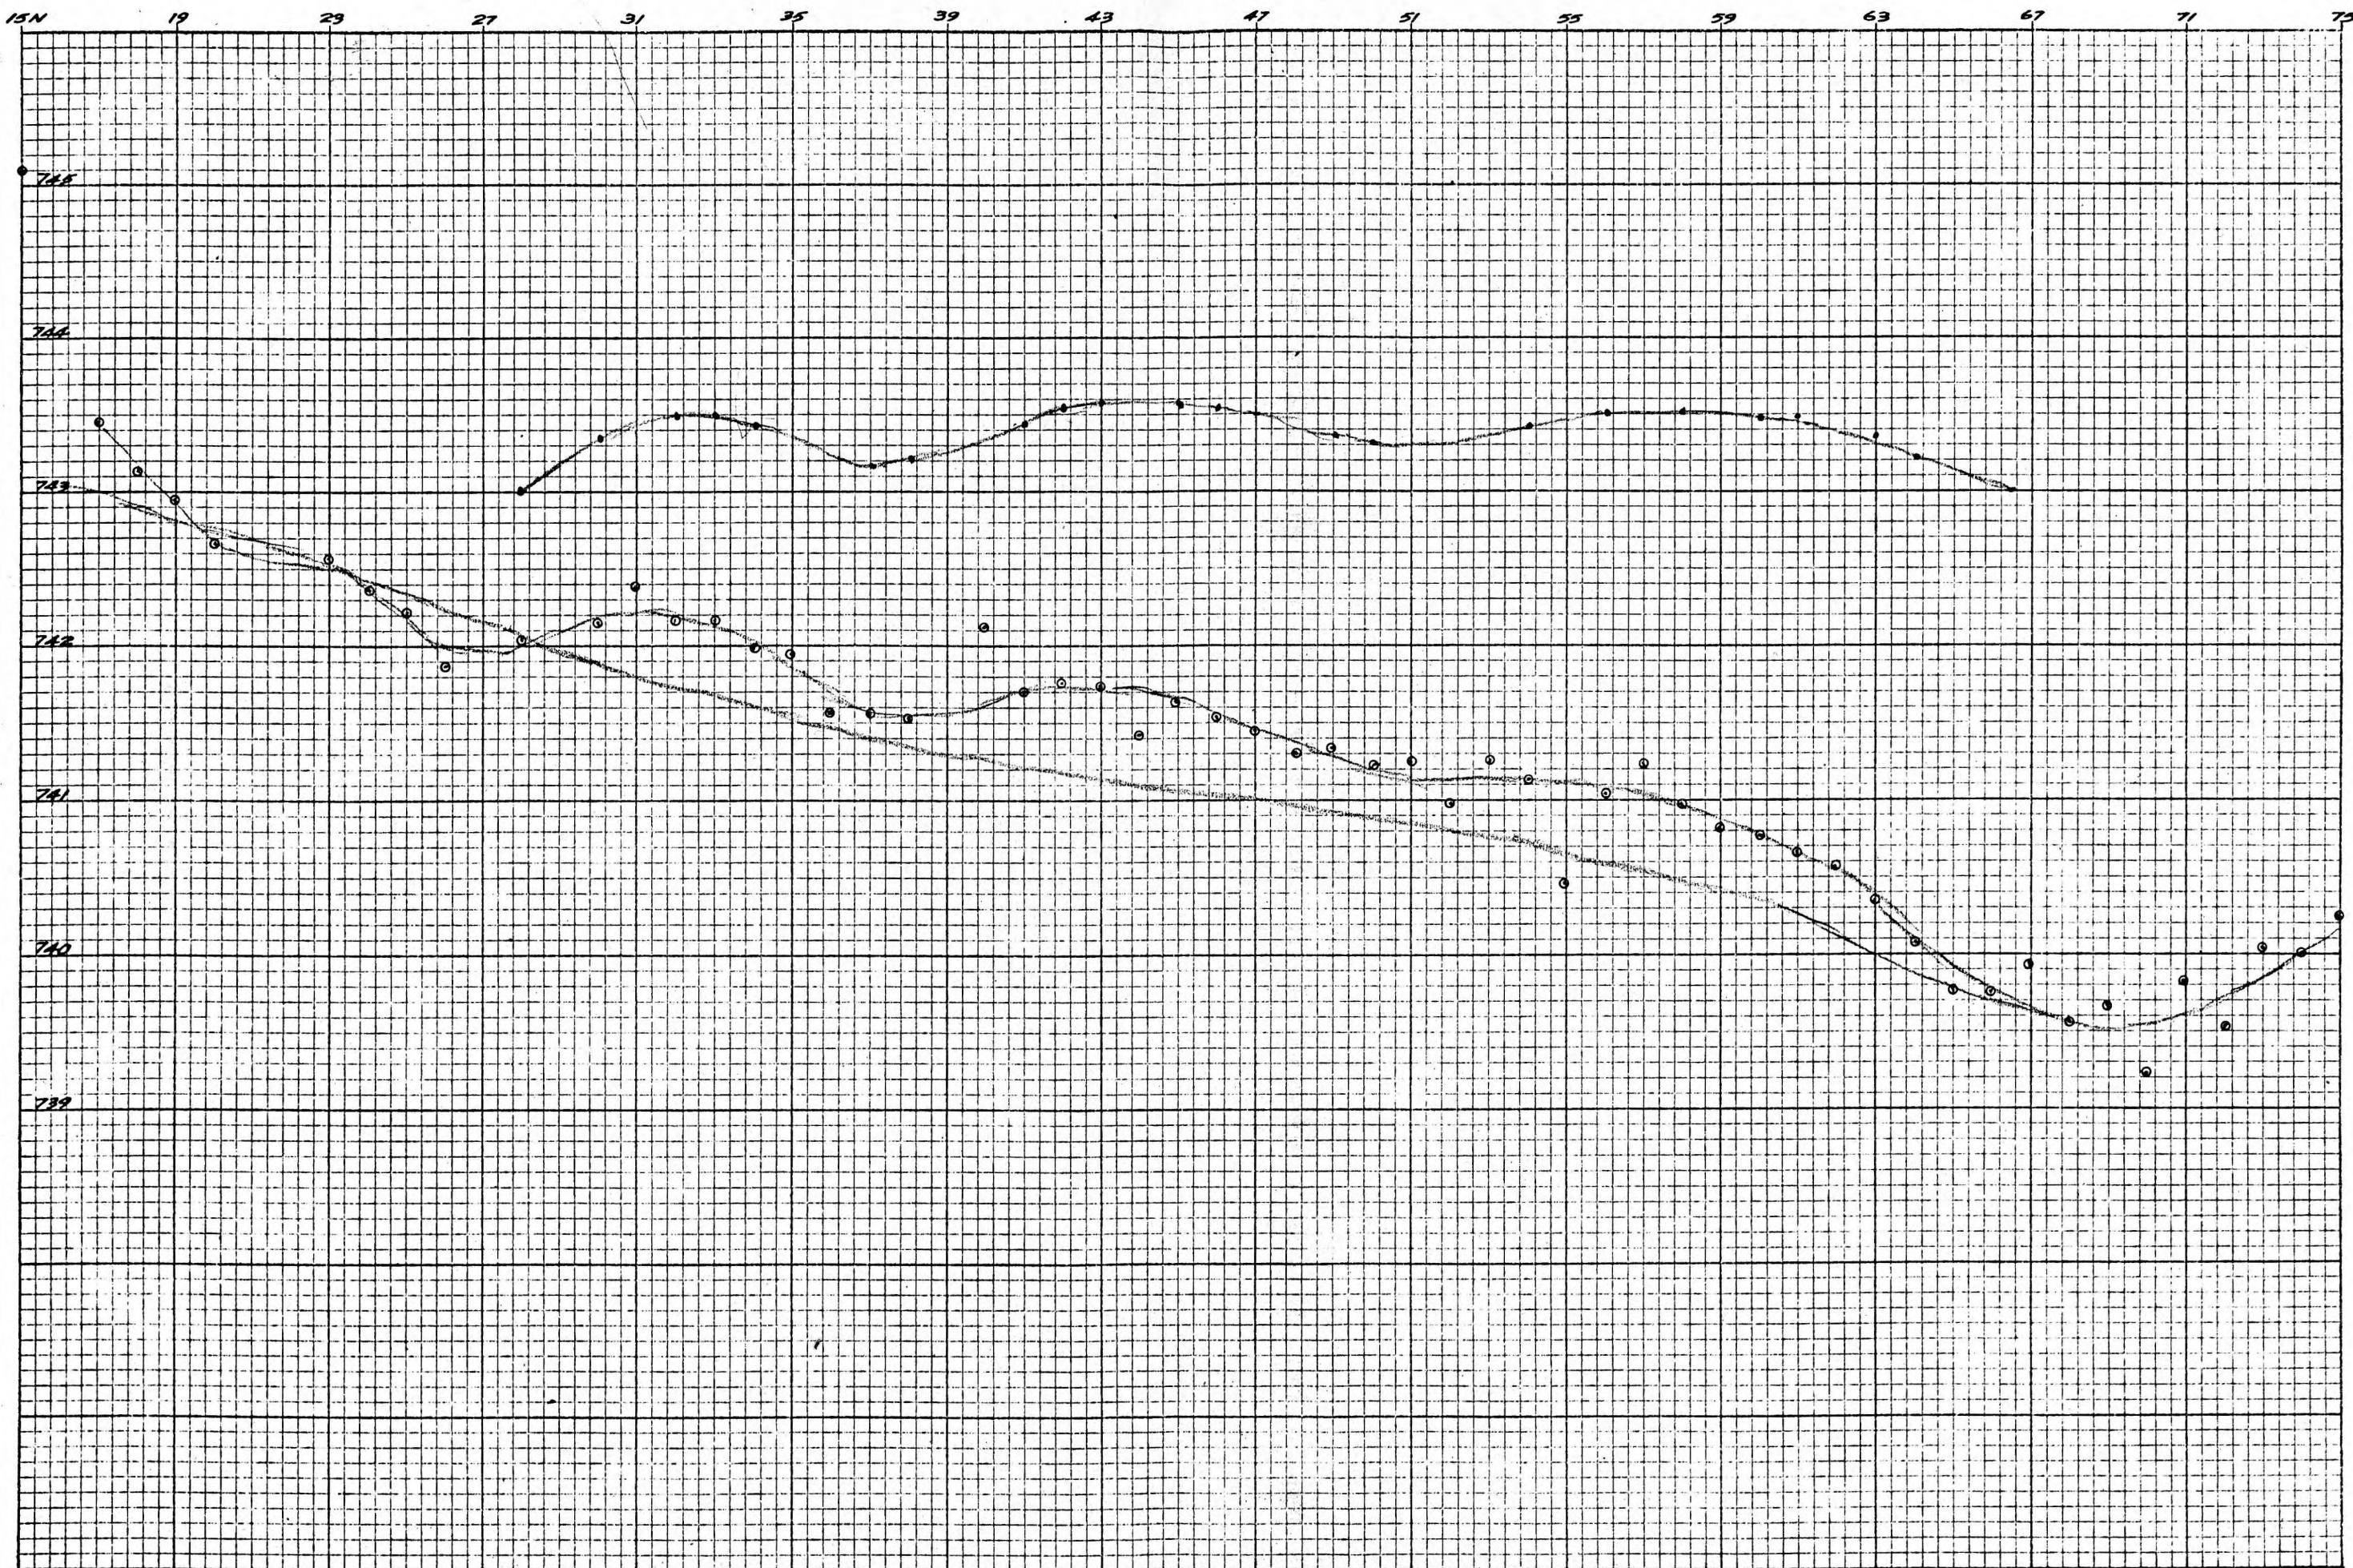

56
174W
~~74~~

K-E 10 X 10 TO THE INCH 47 0703
10 X 15 INCHES
KEUFFEL & ESSER CO.

14N 18 22 25 28

K&E 10 X 10 TO THE INCH 47 0703
10 X 15 INCHES MADE IN U.S.A.
KEUFFEL & ESSER CO.

186w

186w

K&E 10 X 10 TO THE INCH 47 0703
 10 X 15 INCHES MADE IN U.S.A.
 KEUFFEL & ESSER CO.