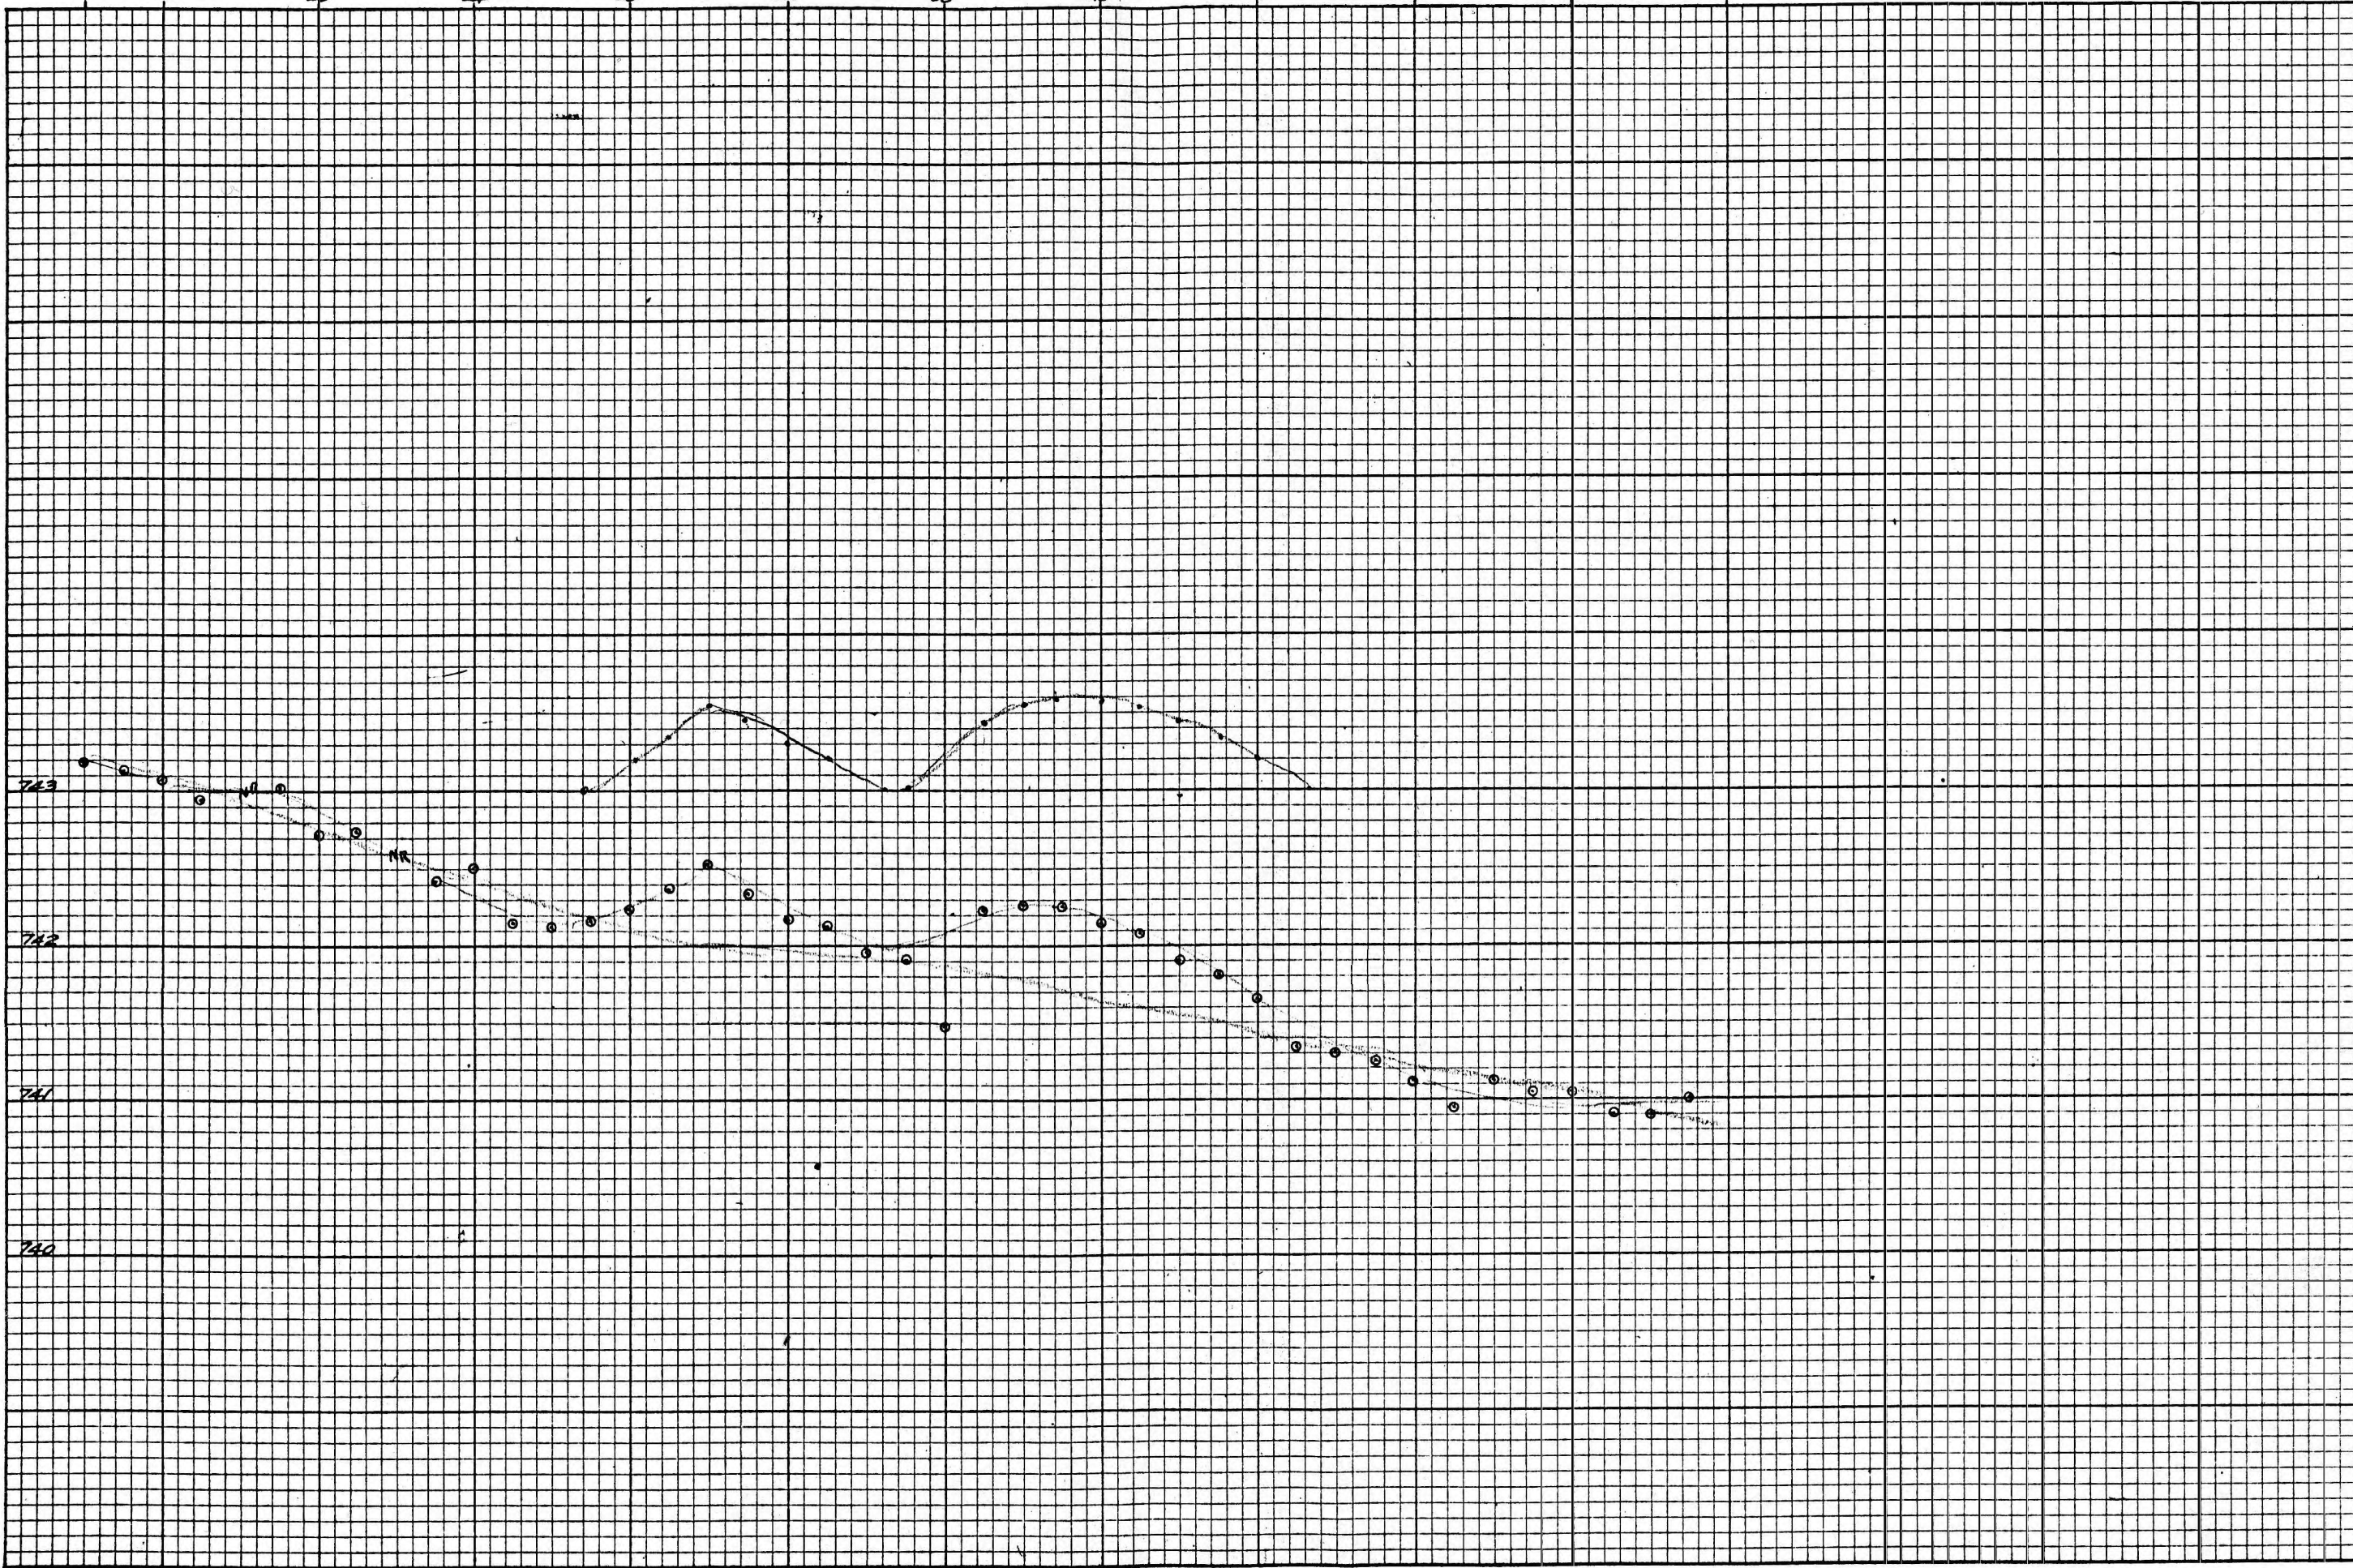

190 W

190 W

14 16 20 24 28 32 36 40 44 48 52 56

KE 10 X 10 TO THE INCH 47 0703
10 X 15 INCHES
MADE IN U.S.A.
KEUFFEL & ESSER CO.