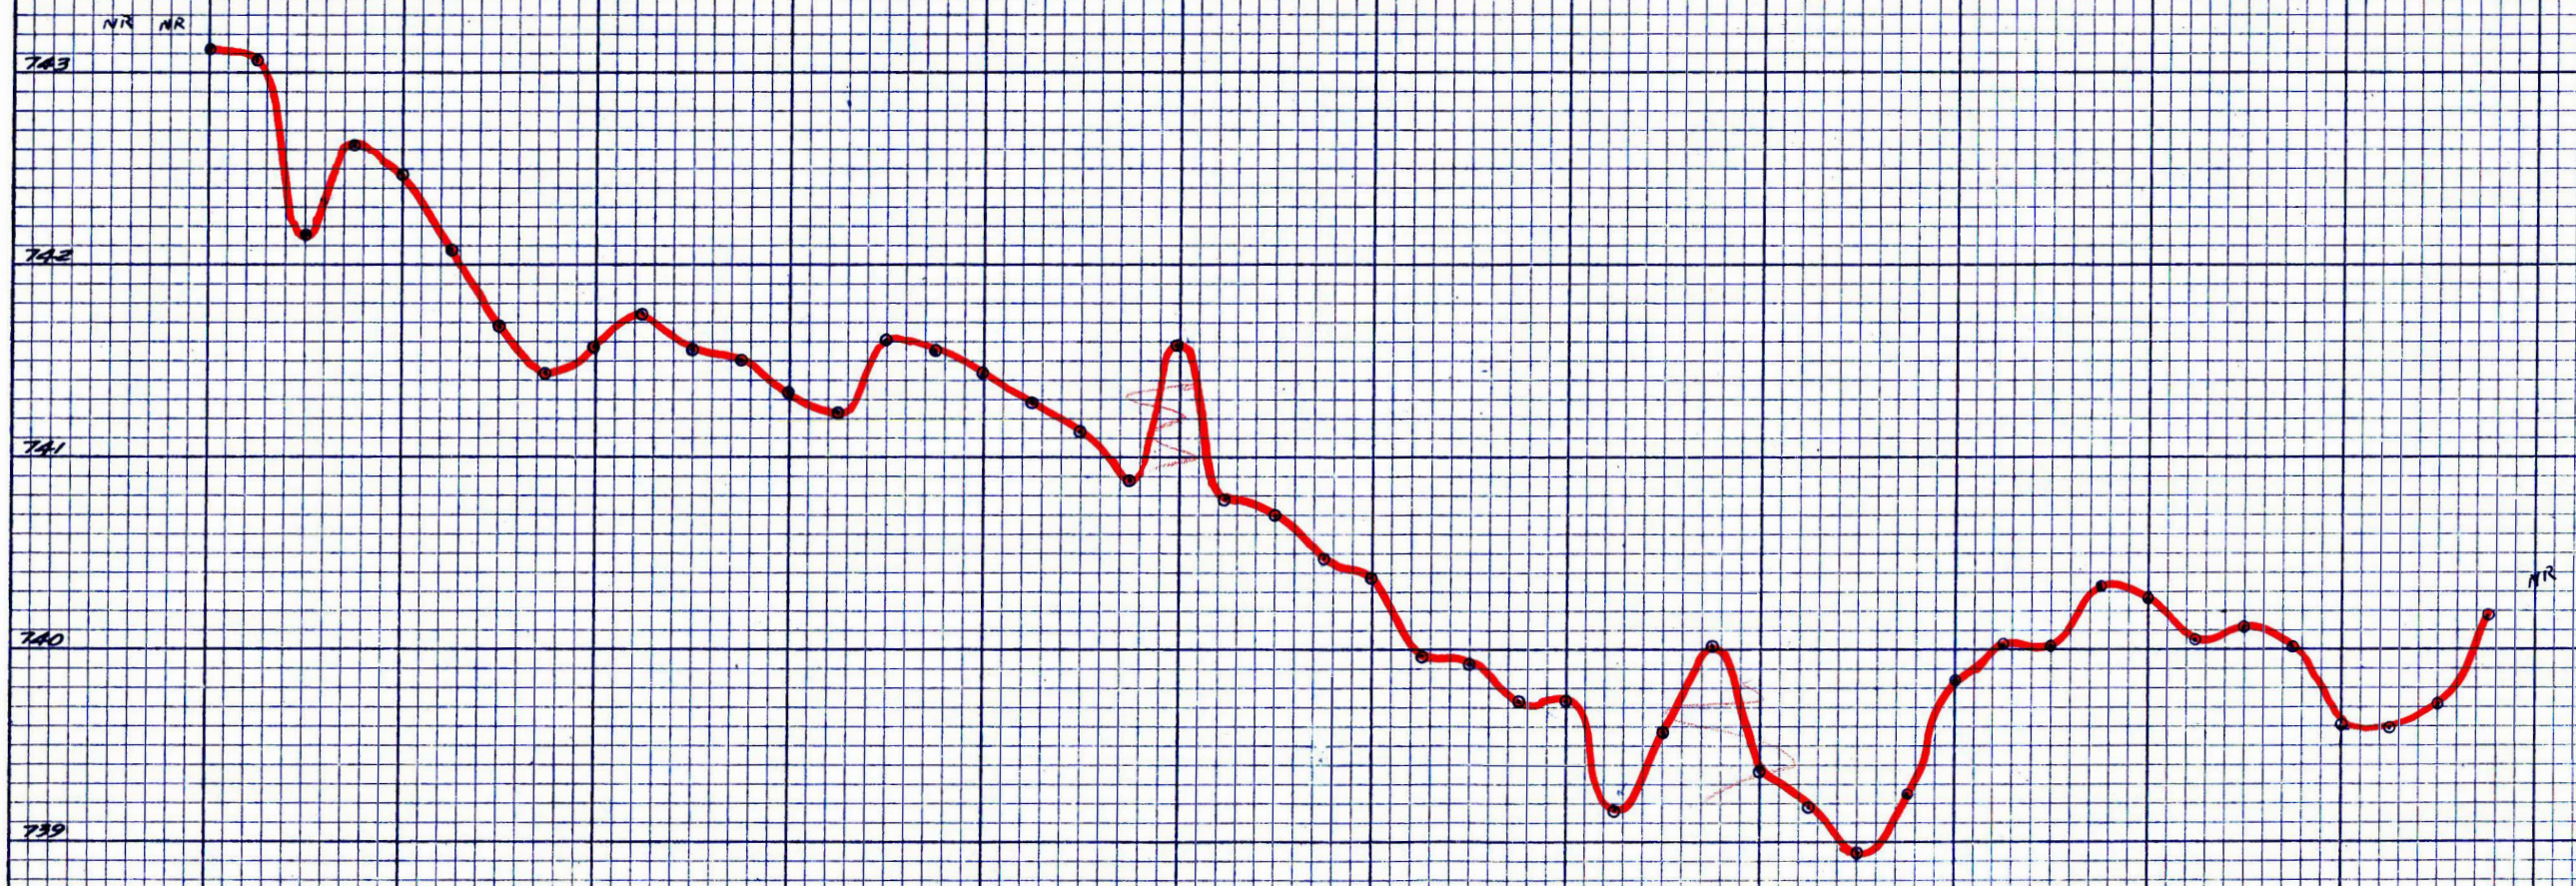

FEET

14 16 20 24 28 32 36 40 44 48 52 56 60 64

130

MILLIGALS

KE 10 X 10 TO THE INCH 47 0703
10 X 15 INCHES
MADE IN U.S.A.
KEUFFEL & ESSER CO.

130 W

LYN GROUP
GRAVITY SURVEY

Scale 1" = 400' Aug 4/71.