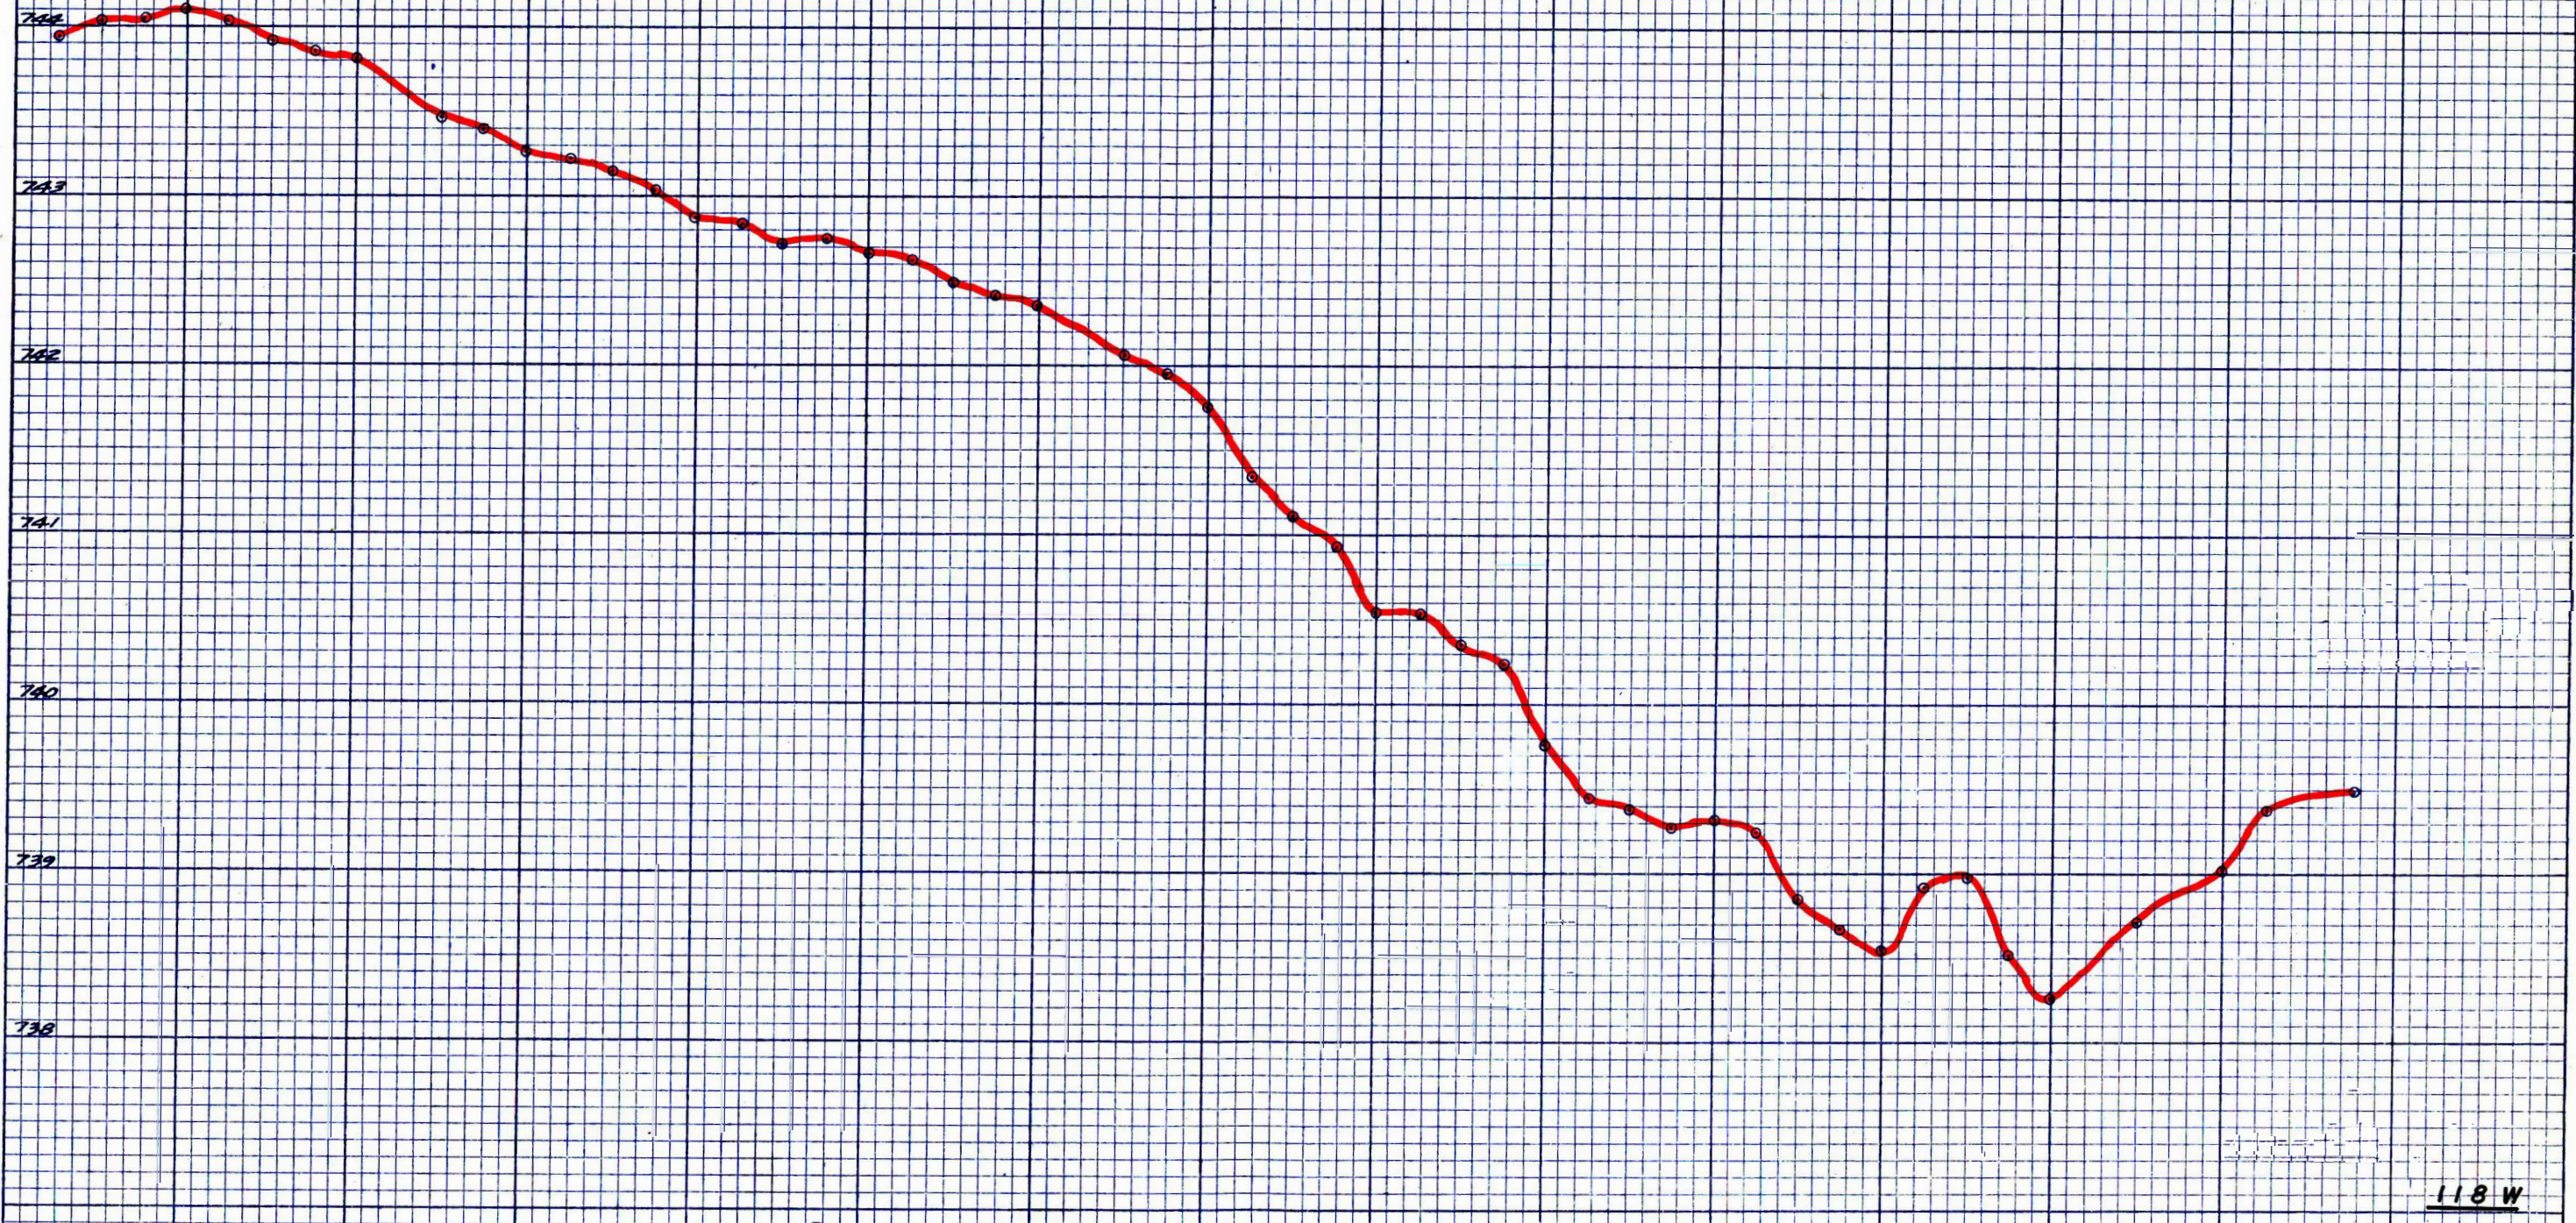

FEET

118

0 4 8 12 16 20 24 28 32 36 40 44 48 52 56

MILLIGALS

K-E 10 X 10 TO THE INCH 47 0703
10 X 15 INCHES
KEUFFEL & ESSER CO.

118 W

LYN GROUP
GRAVITY SURVEY
Scale 1" = 400' Aug 4/71.