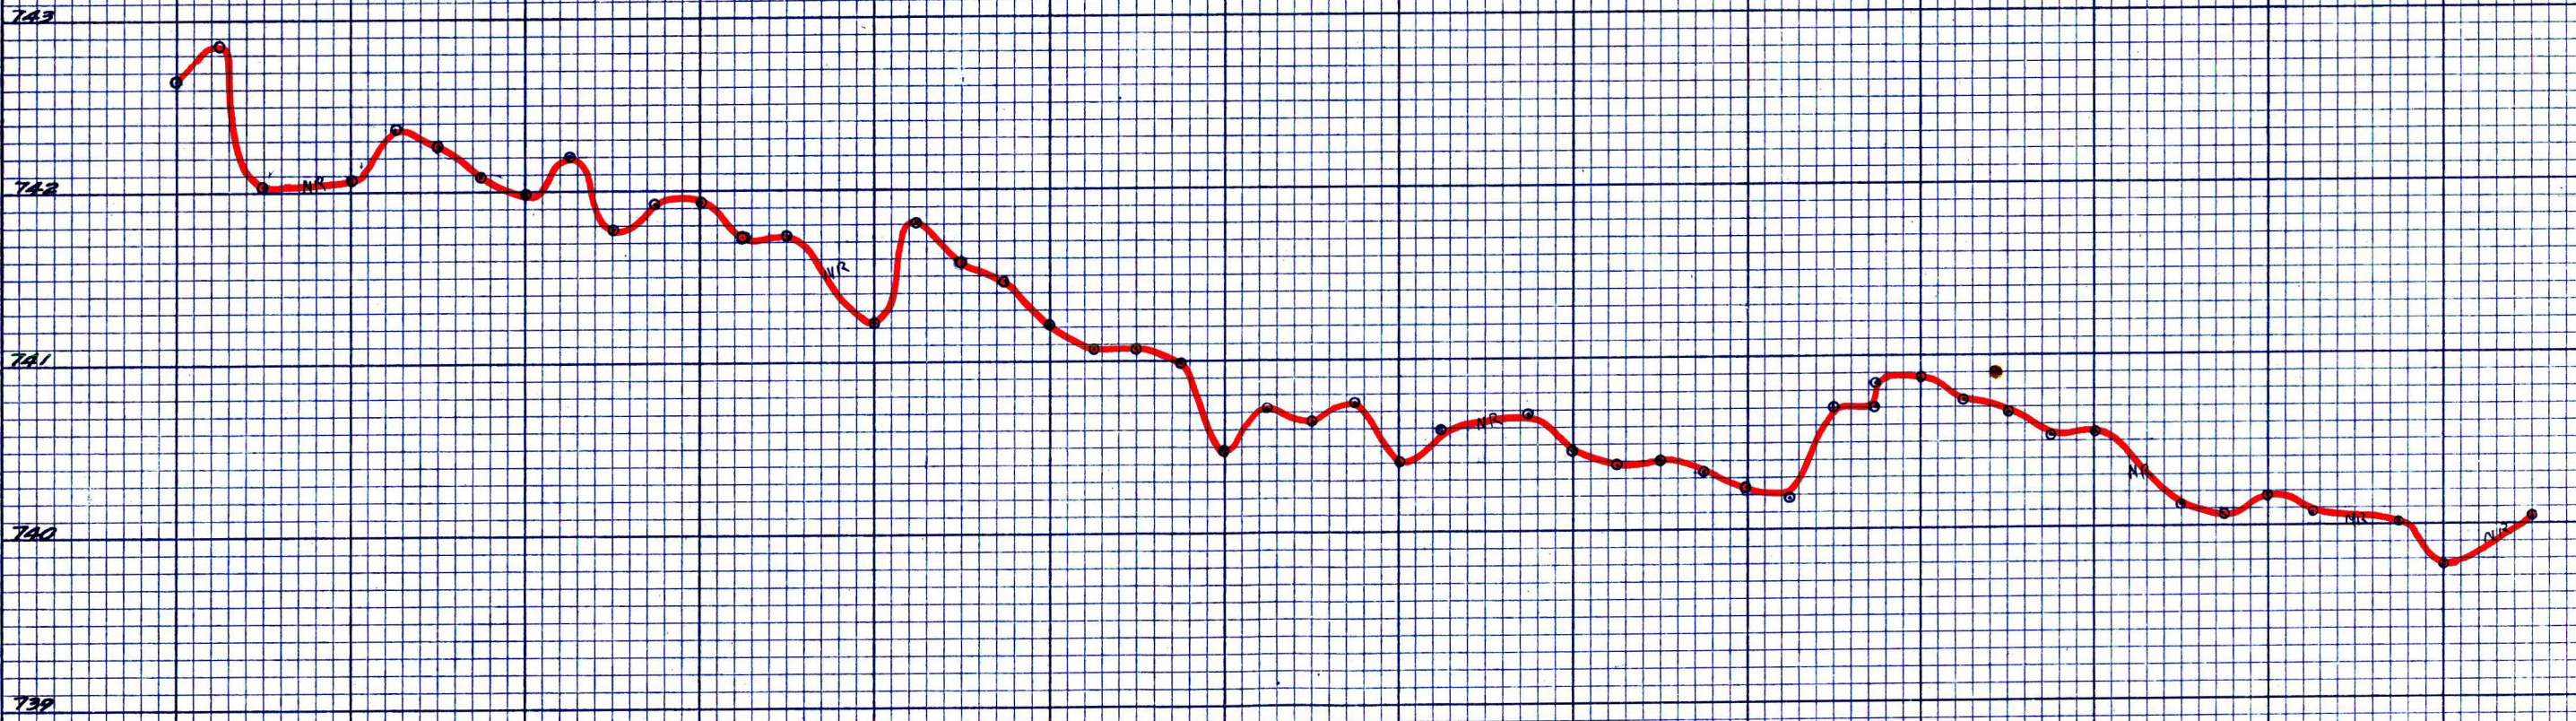

FEET

14 16 20 24 28 32 36 40 44 48 52 56 60 64 68 70

162

MILLIGALS

743

742

741

740

739

K&E 10 X 10 TO THE INCH 47 0703
10 X 15 INCHES
MADE IN U.S.A.
KEUFFEL & ESSER CO.

162-W

LYN GROUP
GRAVITY SURVEY

Scale 1" = 400'

Aug 4/71.