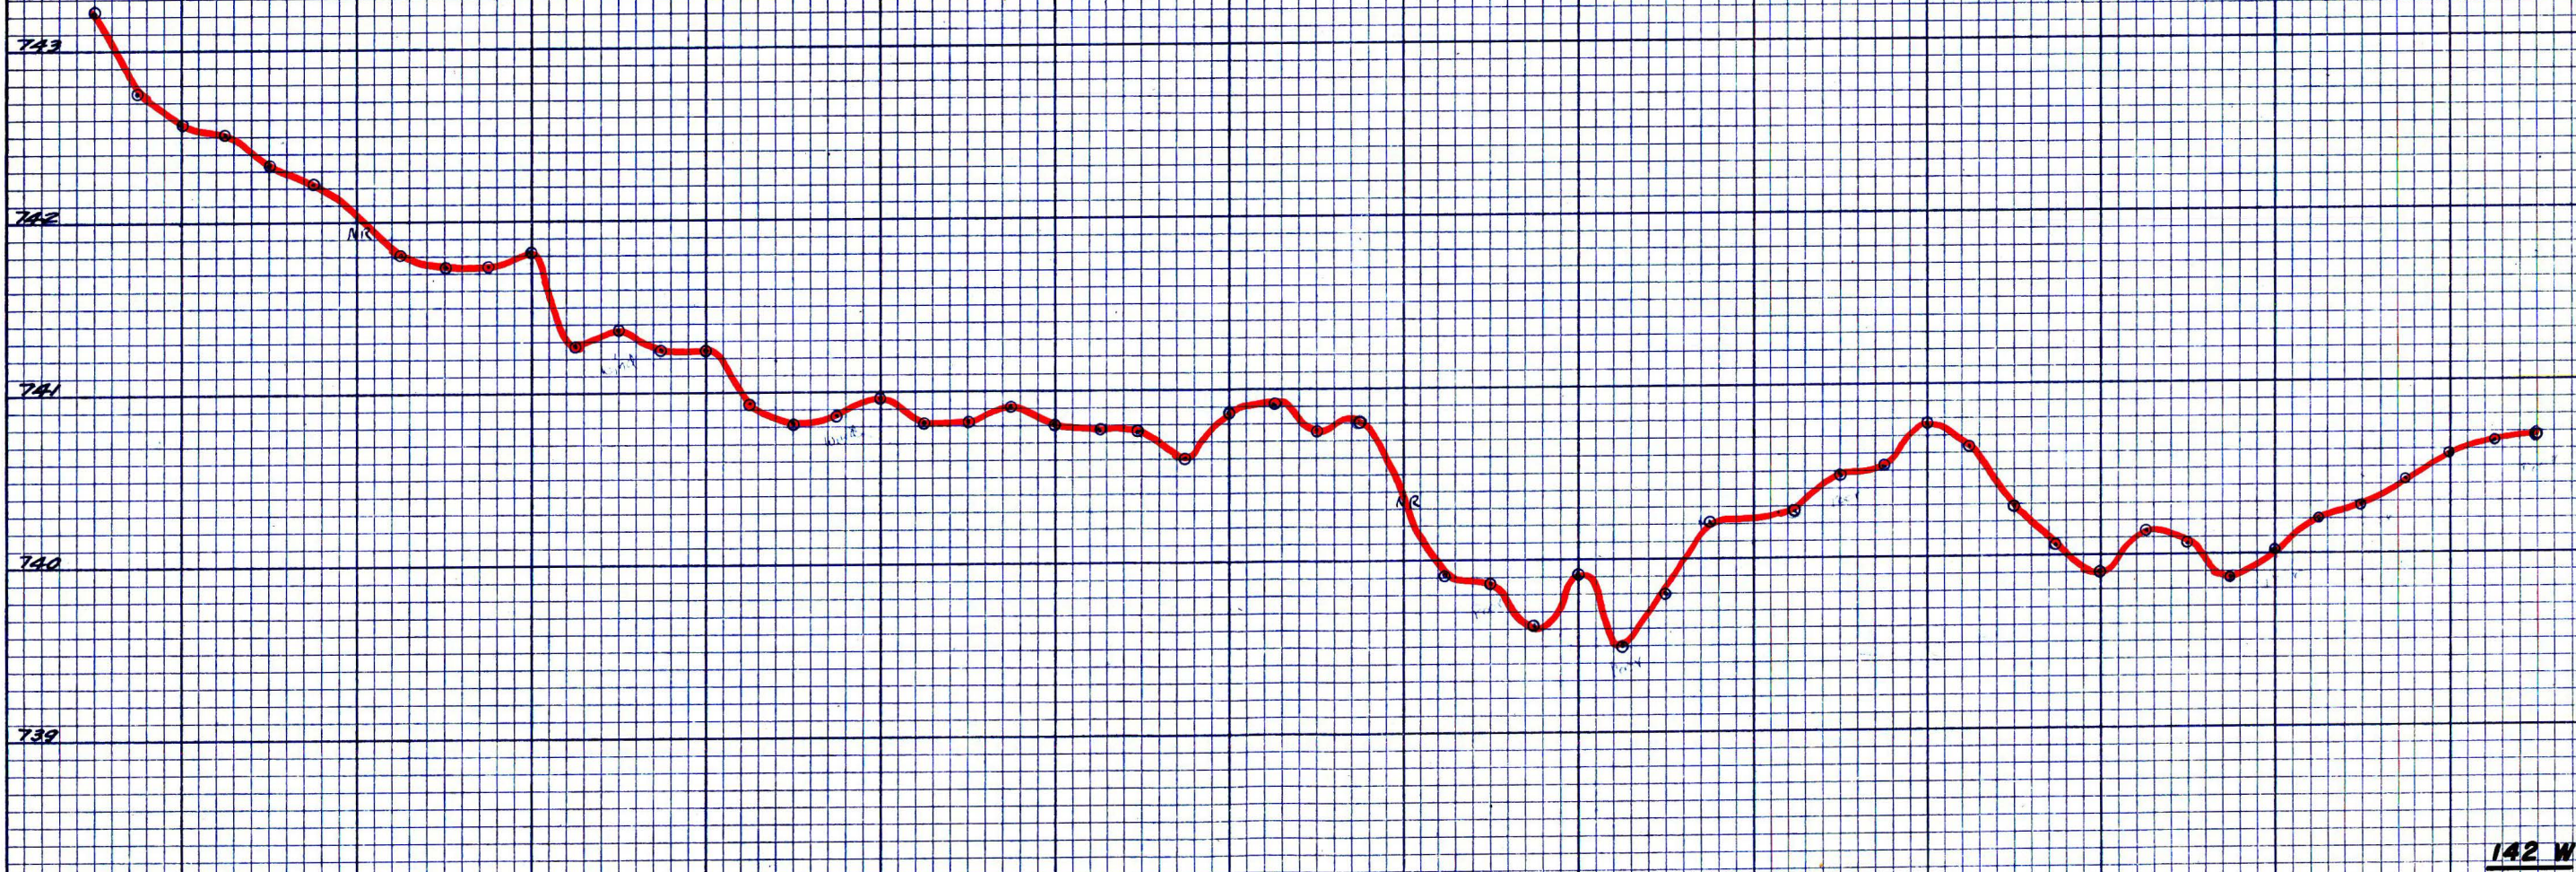

FEET

14N 16 20 24 28 32 36 40 44 48 52 56 60 64 68 70

142

MILLIGALS

743

742

741

740

739

K&E 10 X 10 TO THE INCH 47 0703
10 X 15 INCHES MADE IN U.S.A.
KEUFFEL & ESSER CO.

142 W

LYN GROUP
GRAVITY SURVEY
Scale 1" = 400' Aug 4/71.