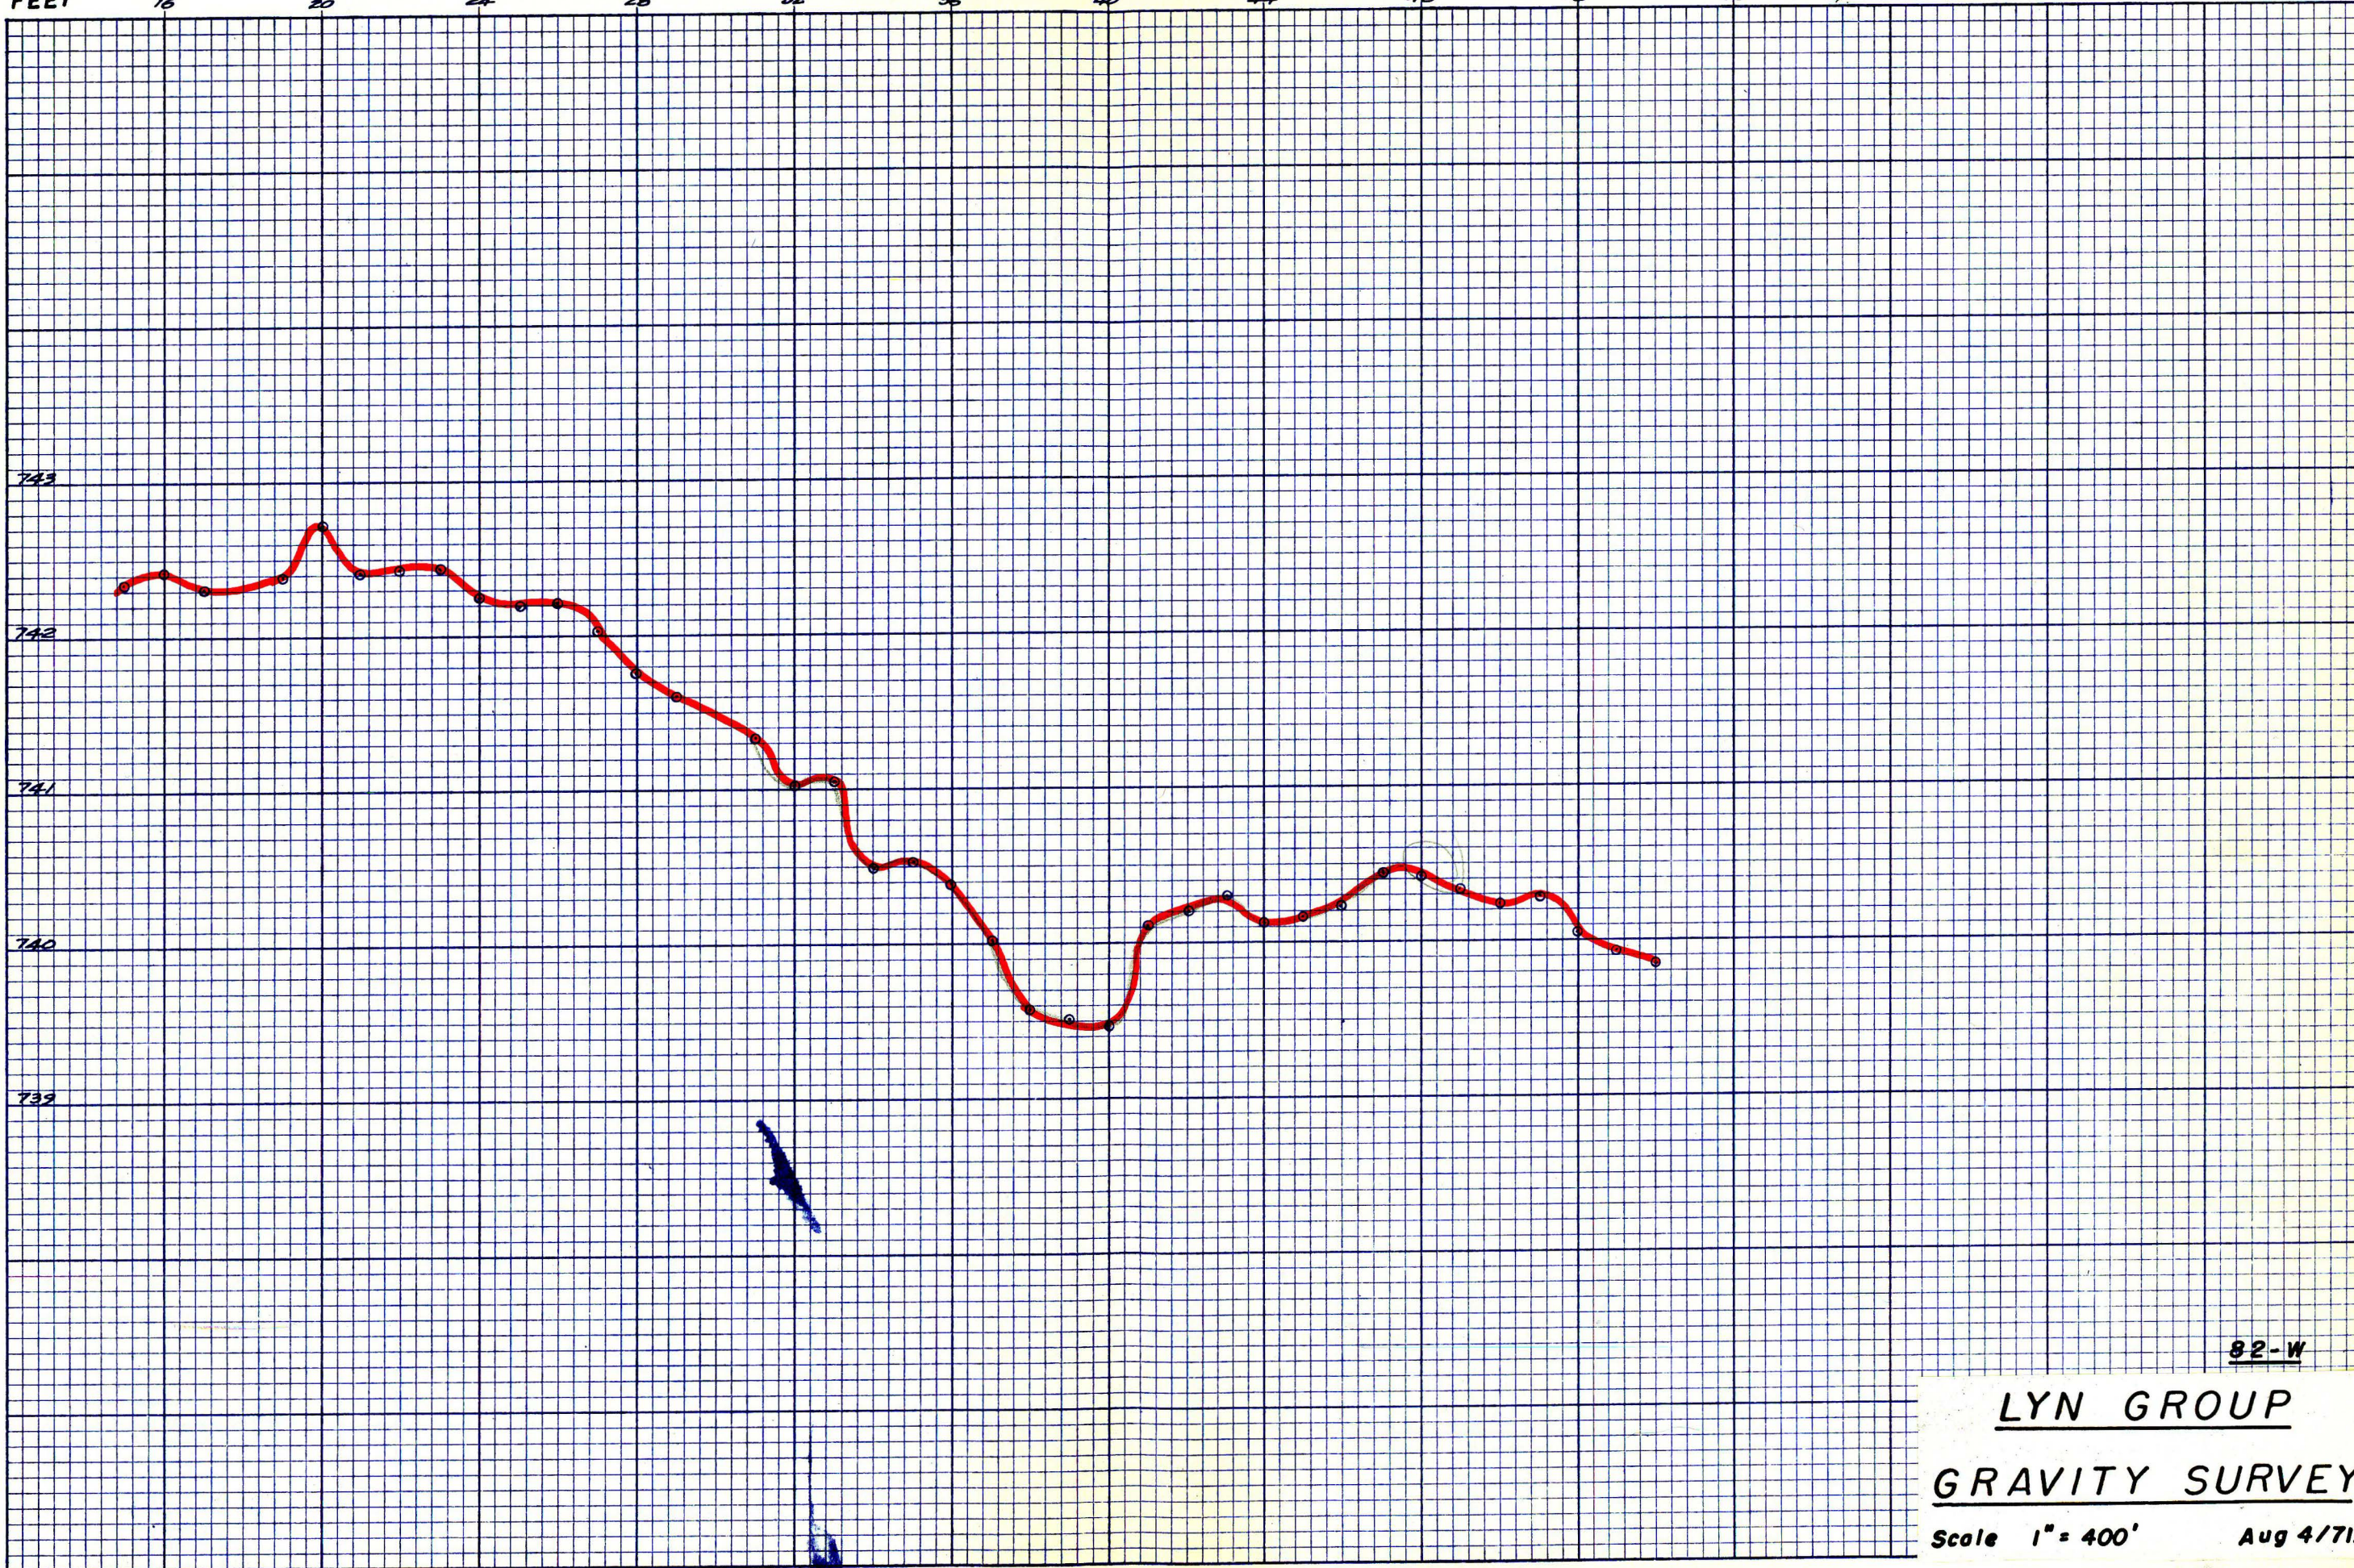

739

MILLIGALS

KE 10 X 10 TO THE INCH 47 0703  
10 X 15 INCHES MADE IN U.S.A.  
KEUFFEL & ESSER CO.

82-W

LYN GROUP  
GRAVITY SURVEY

Scale 1" = 400' Aug 4/71.

007689

90W