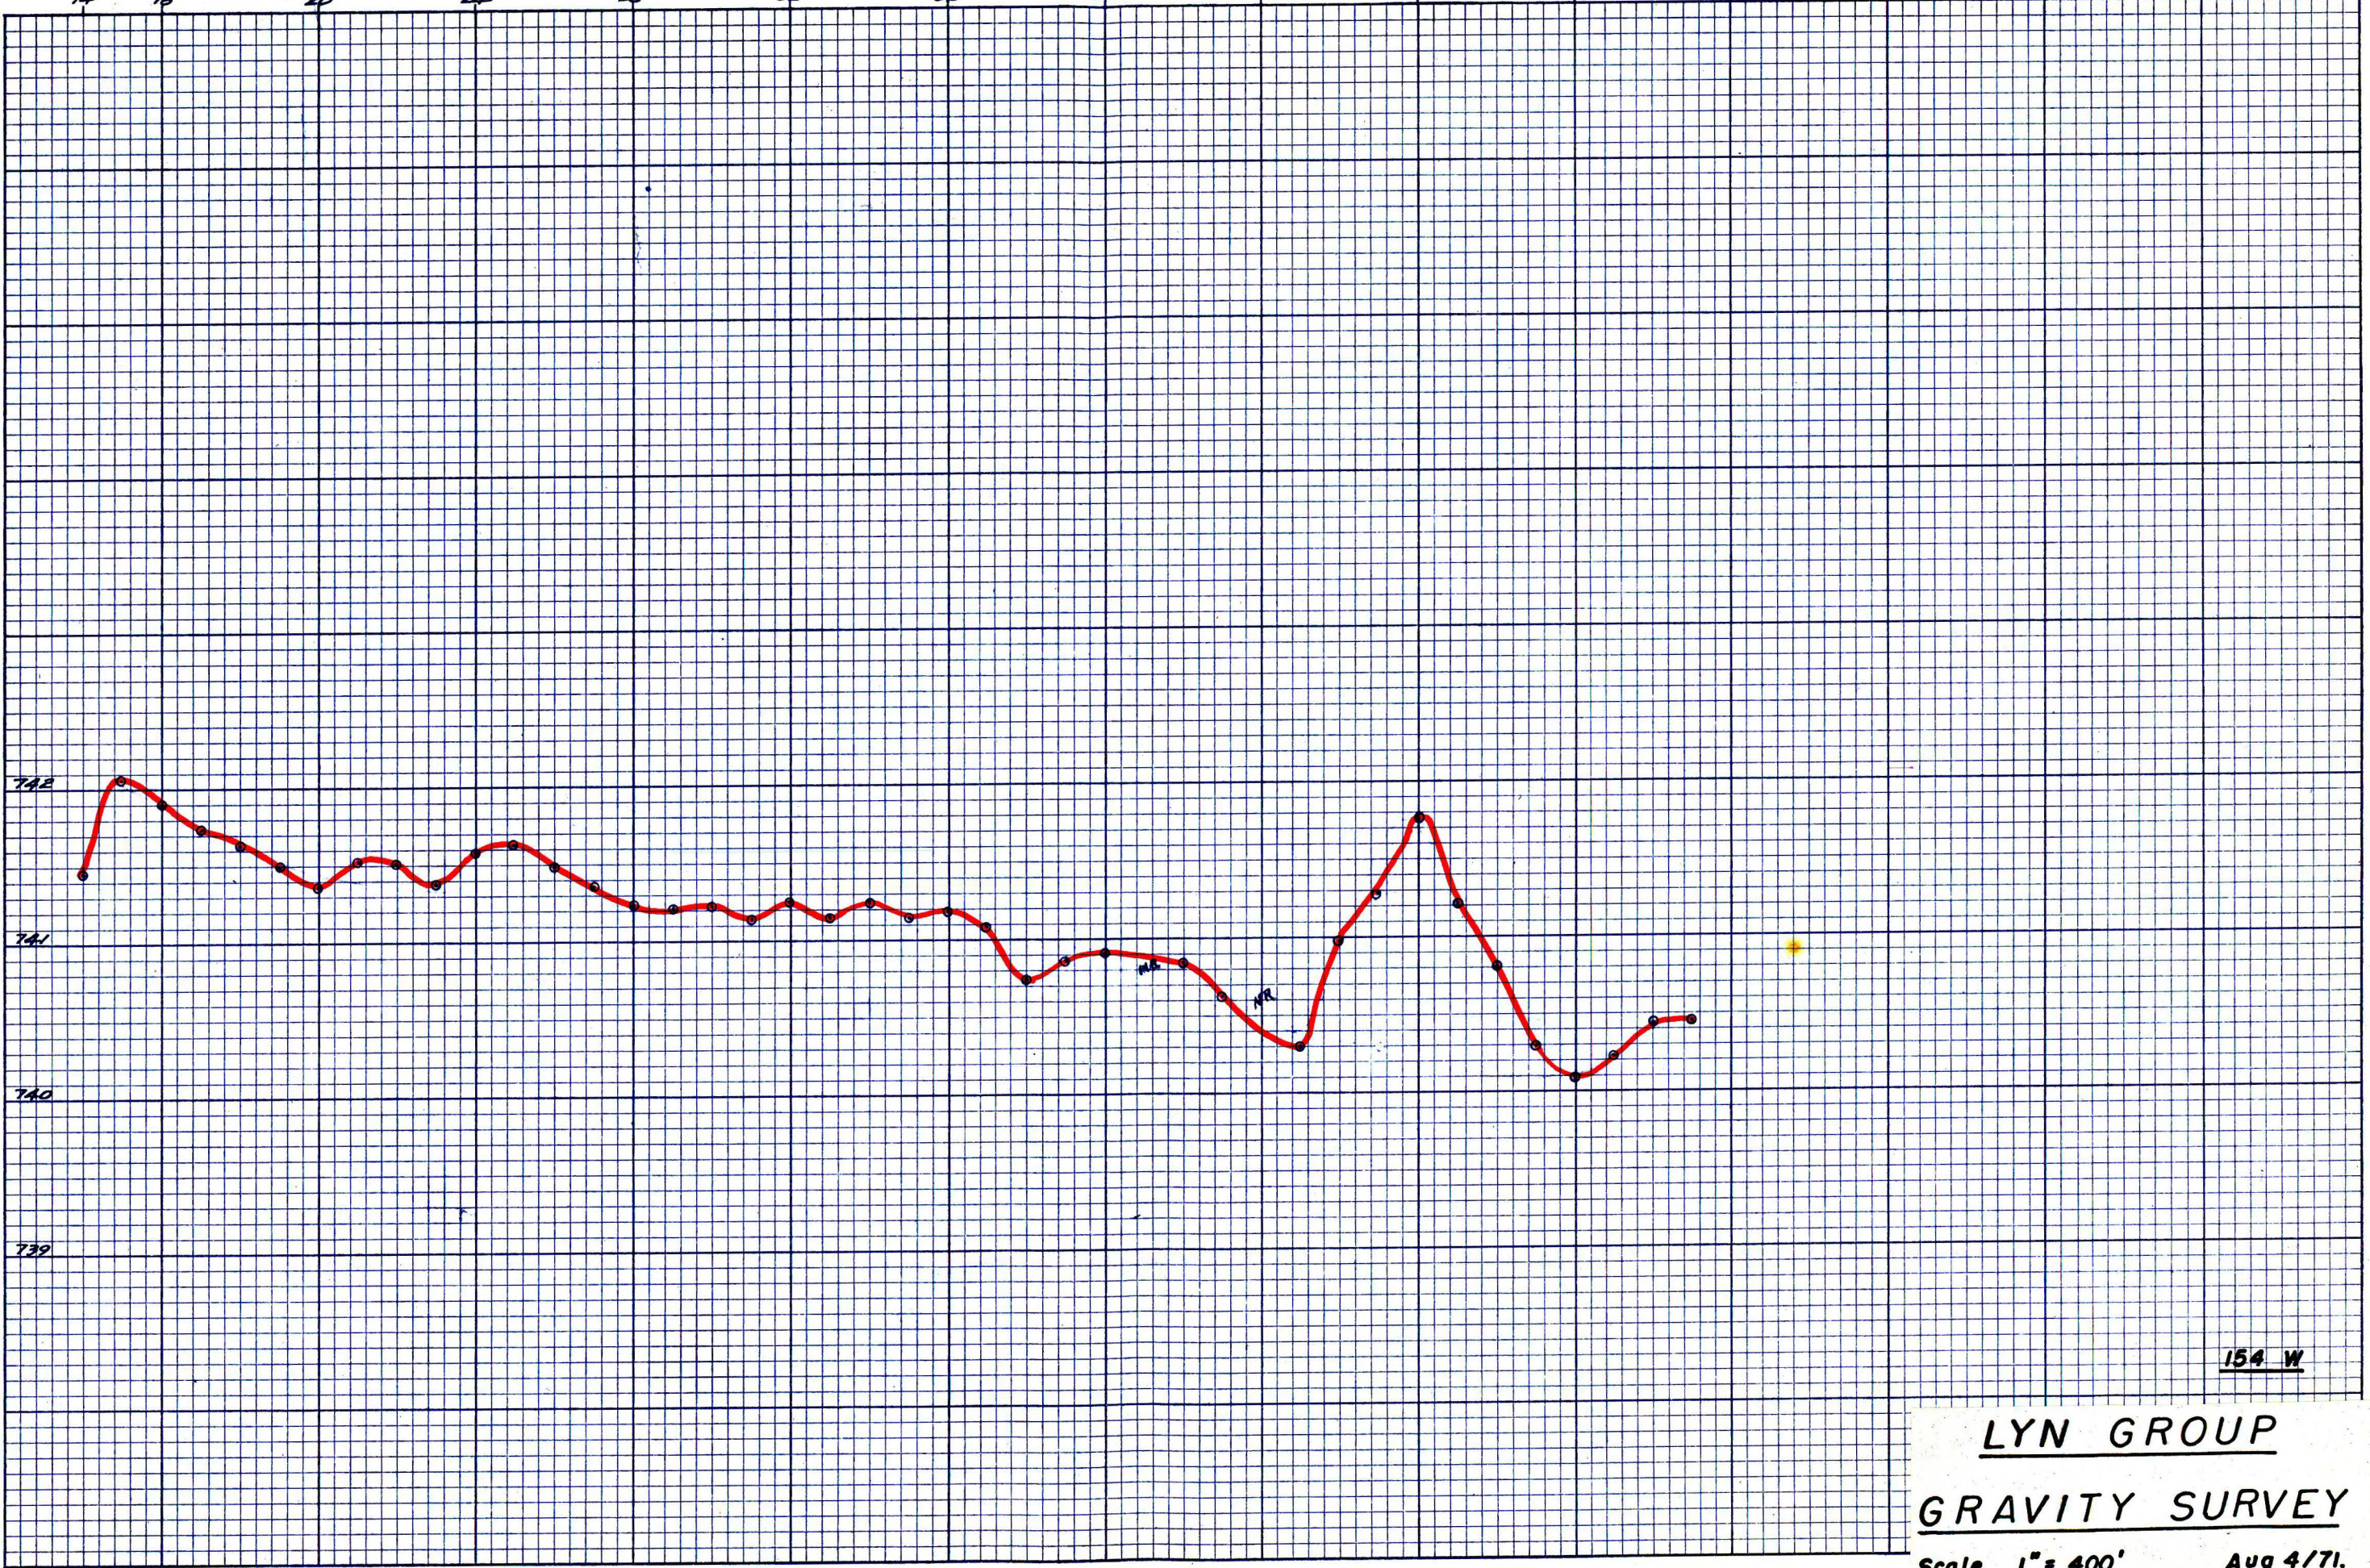

LYN GROUP  
GRAVITY SURVEY  
 Scale 1" = 400' Aug 4/71.

FEET

14 16 20 24 28 32 36 40 44 48 52 56

154

— N —>

MILLIGAL

742  
741  
740  
739

K&E 10 X 10 TO THE INCH 47 0703  
10 X 15 INCHES  
MADE IN U.S.A.  
KEUFFEL & ESSER CO.