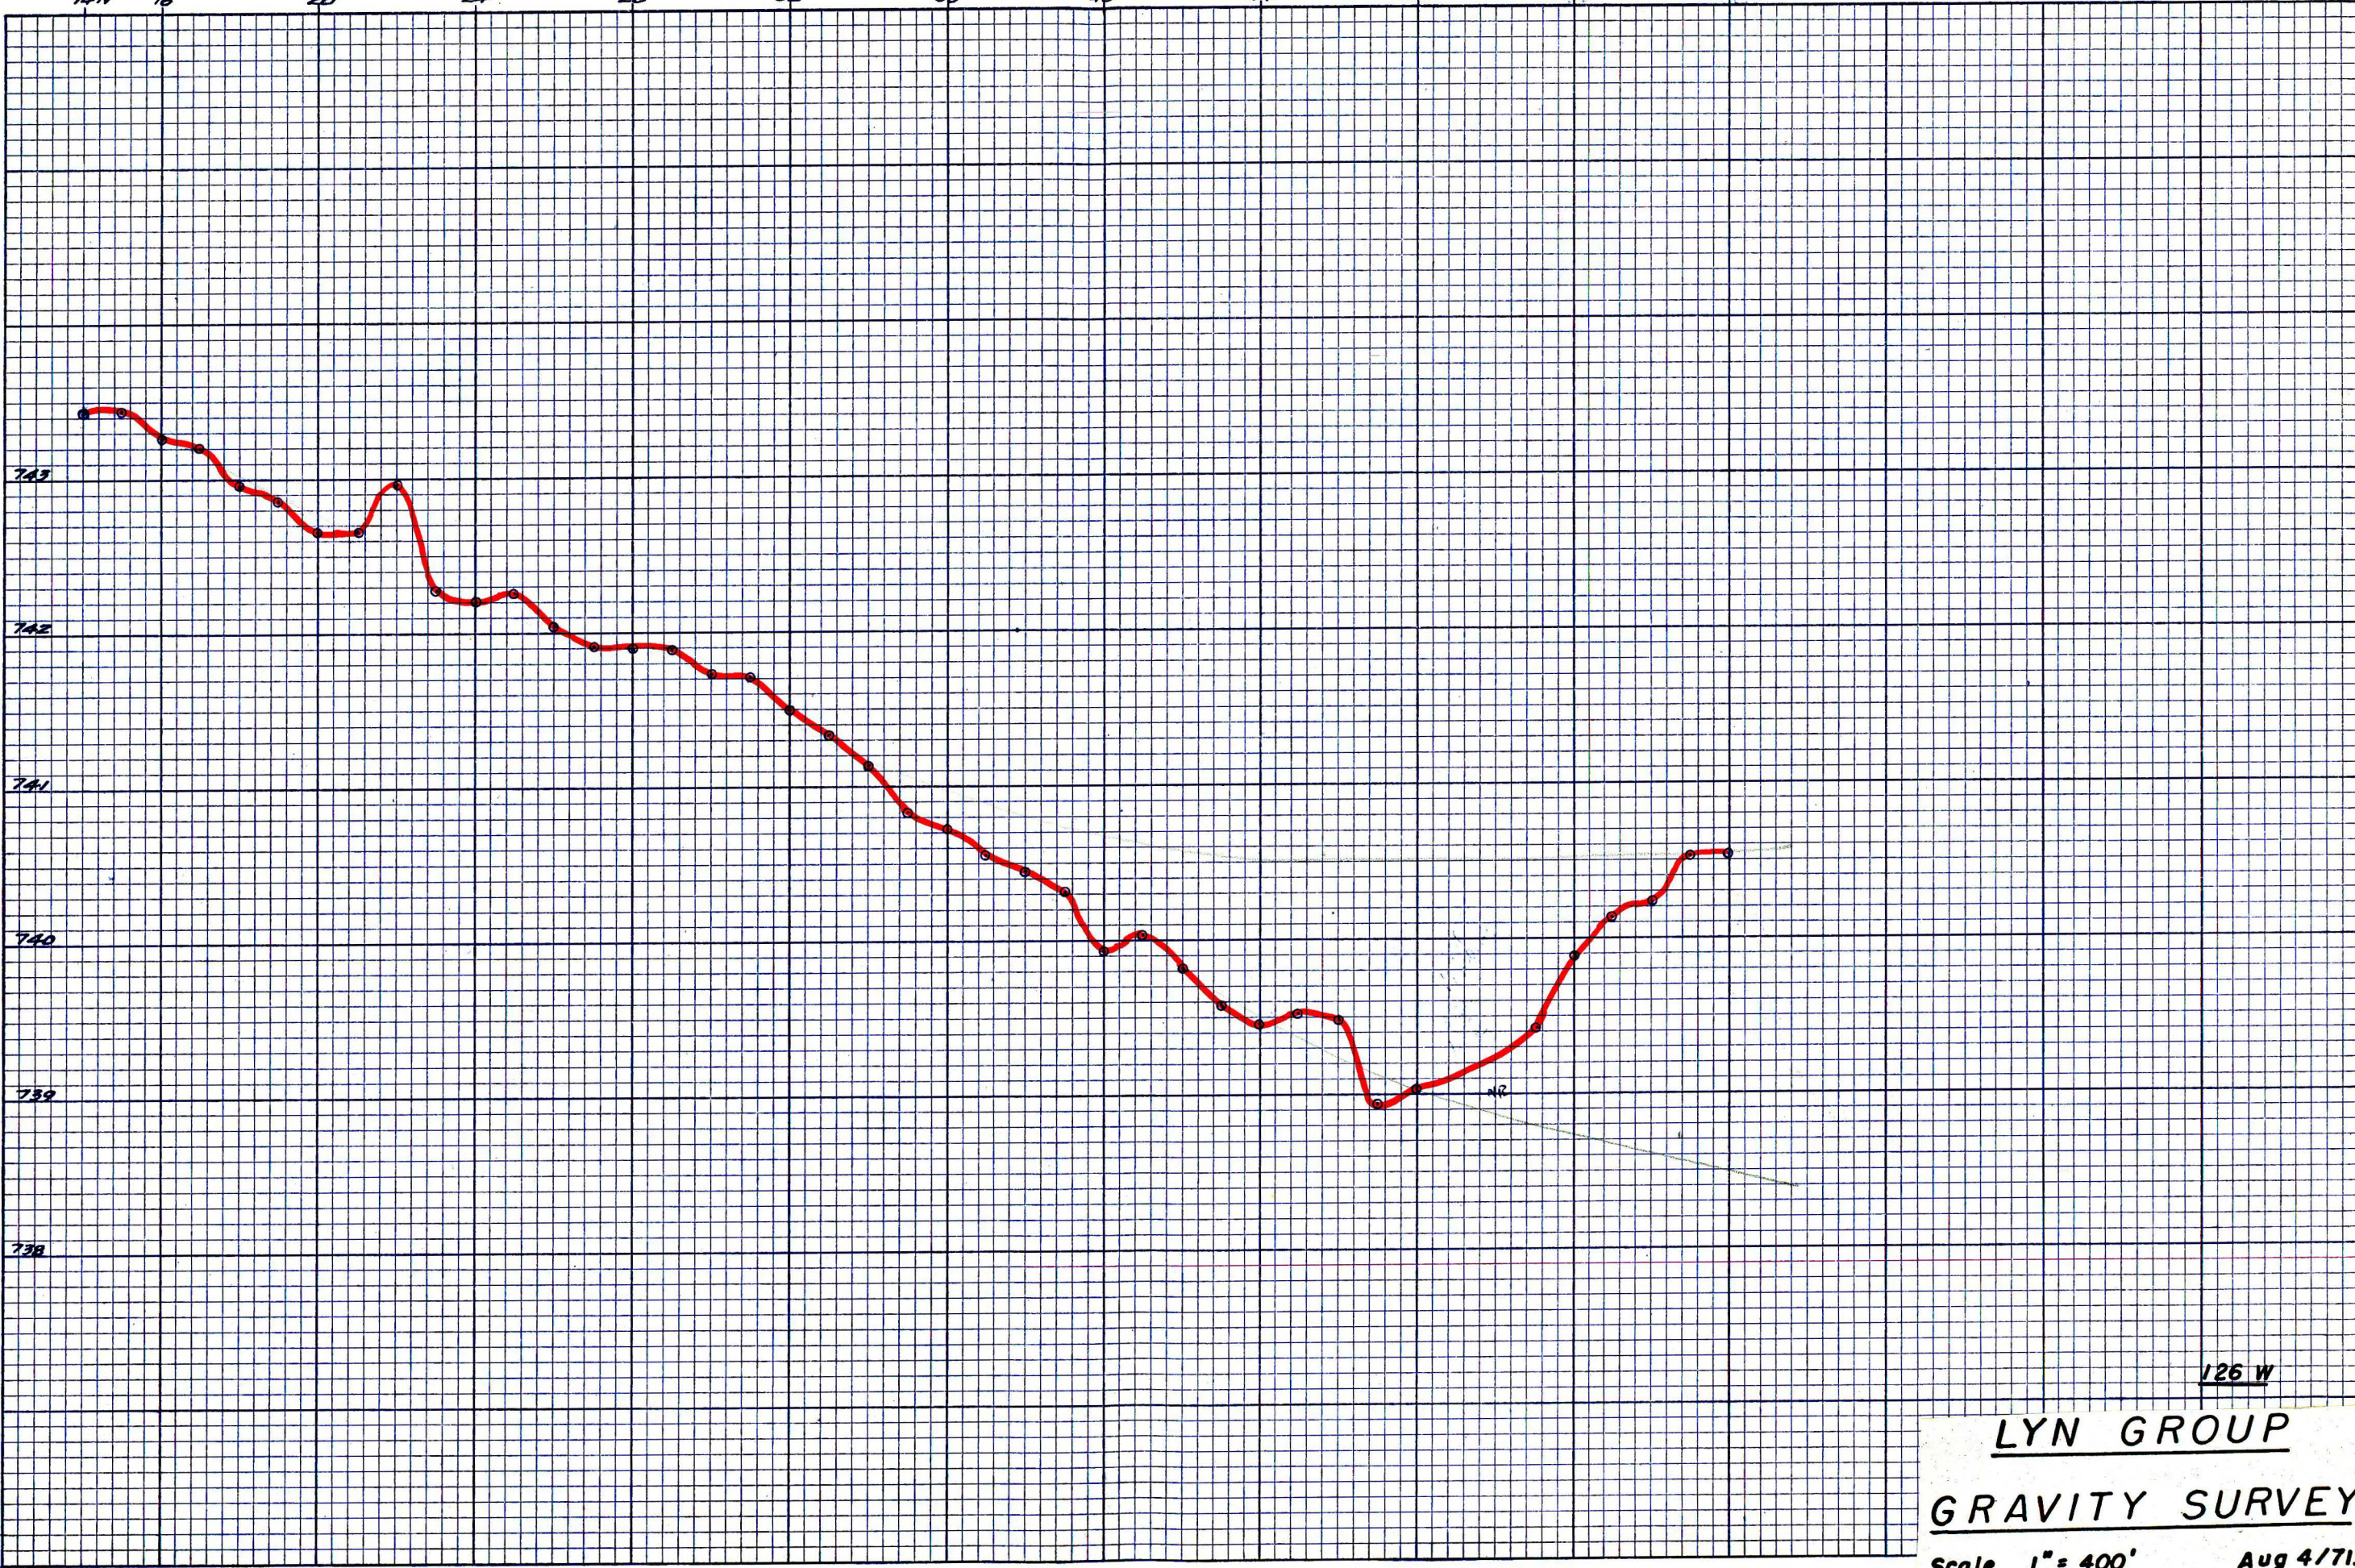

FEET

14N 16 20 24 28 32 36 40 44 48 52 56

MILLIGALS

743
742
741
740
739
738

K&E
10 X 12 INCHES
KENTLET & ESBER CO.
MADE IN U.S.A.
41 0203

126 W

LYN GROUP
GRAVITY SURVEY
Scale 1" = 400' Aug 4/71.