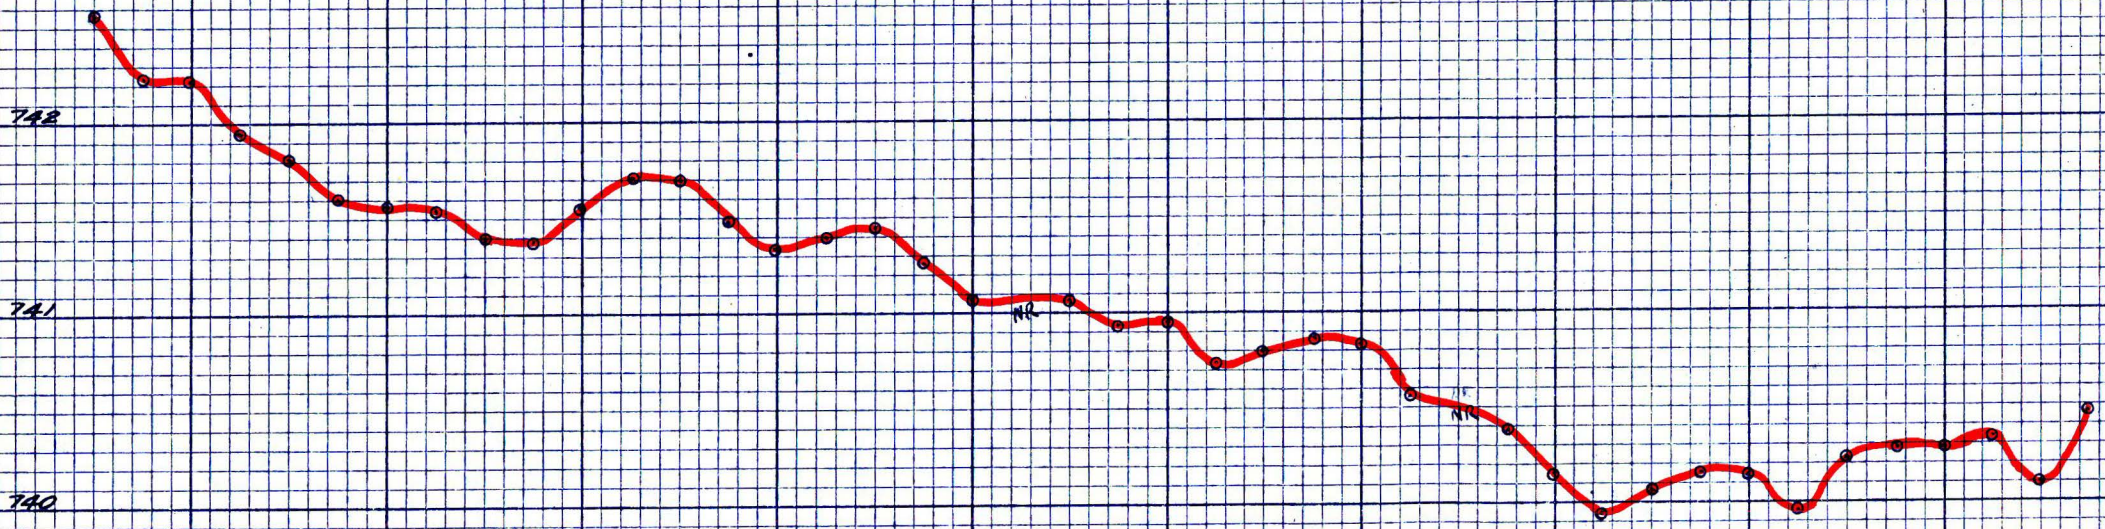

142 W

LYN GROUP  
GRAVITY SURVEY  
 Scale 1" = 400' Aug 4/71.

FEET

14 16 20 24 28 32 36 40 44 48 52 56

146

MILLIGALS

K&E 10 X 10 TO THE INCH 47 0703  
10 X 15 INCHES  
MADE IN U.S.A.  
KEUFFEL & ESSER CO.

146 W