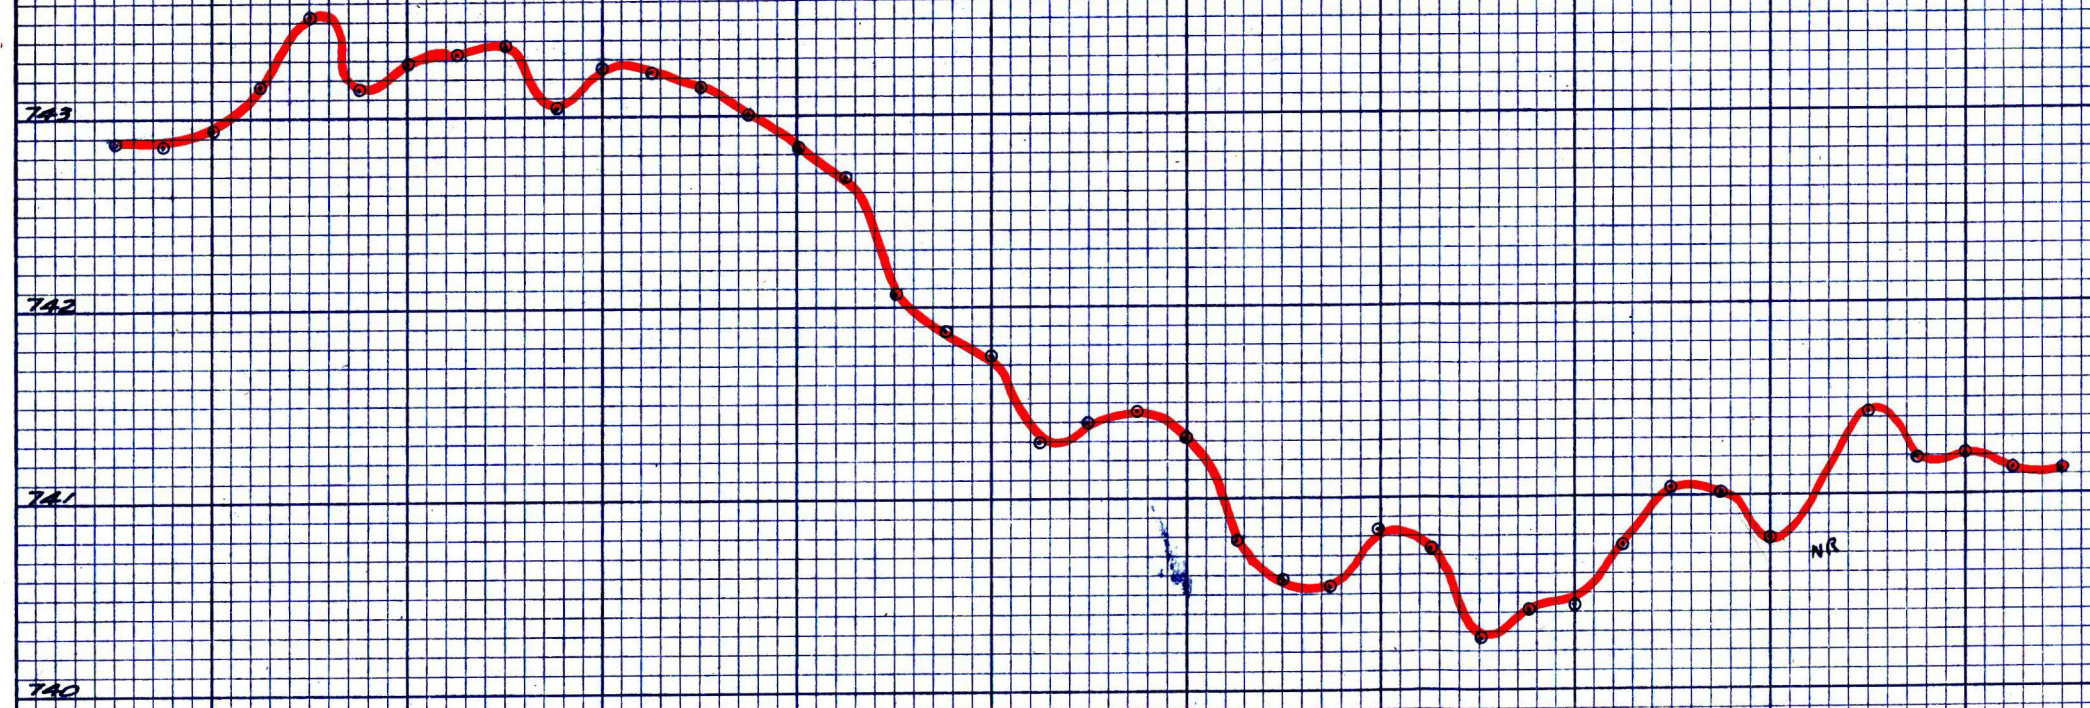

90W

FEET

14N 16 20 24 28 32 36 40 44 48 52 56

MILLIGALS

K+E 10 X 10 TO THE INCH 47 0703
10 X 15 INCHES
MADE IN U.S.A.
KEUFFEL & ESSER CO.

90 - W

LYN GROUP
GRAVITY SURVEY
Scale 1" = 400' Aug 4/71.