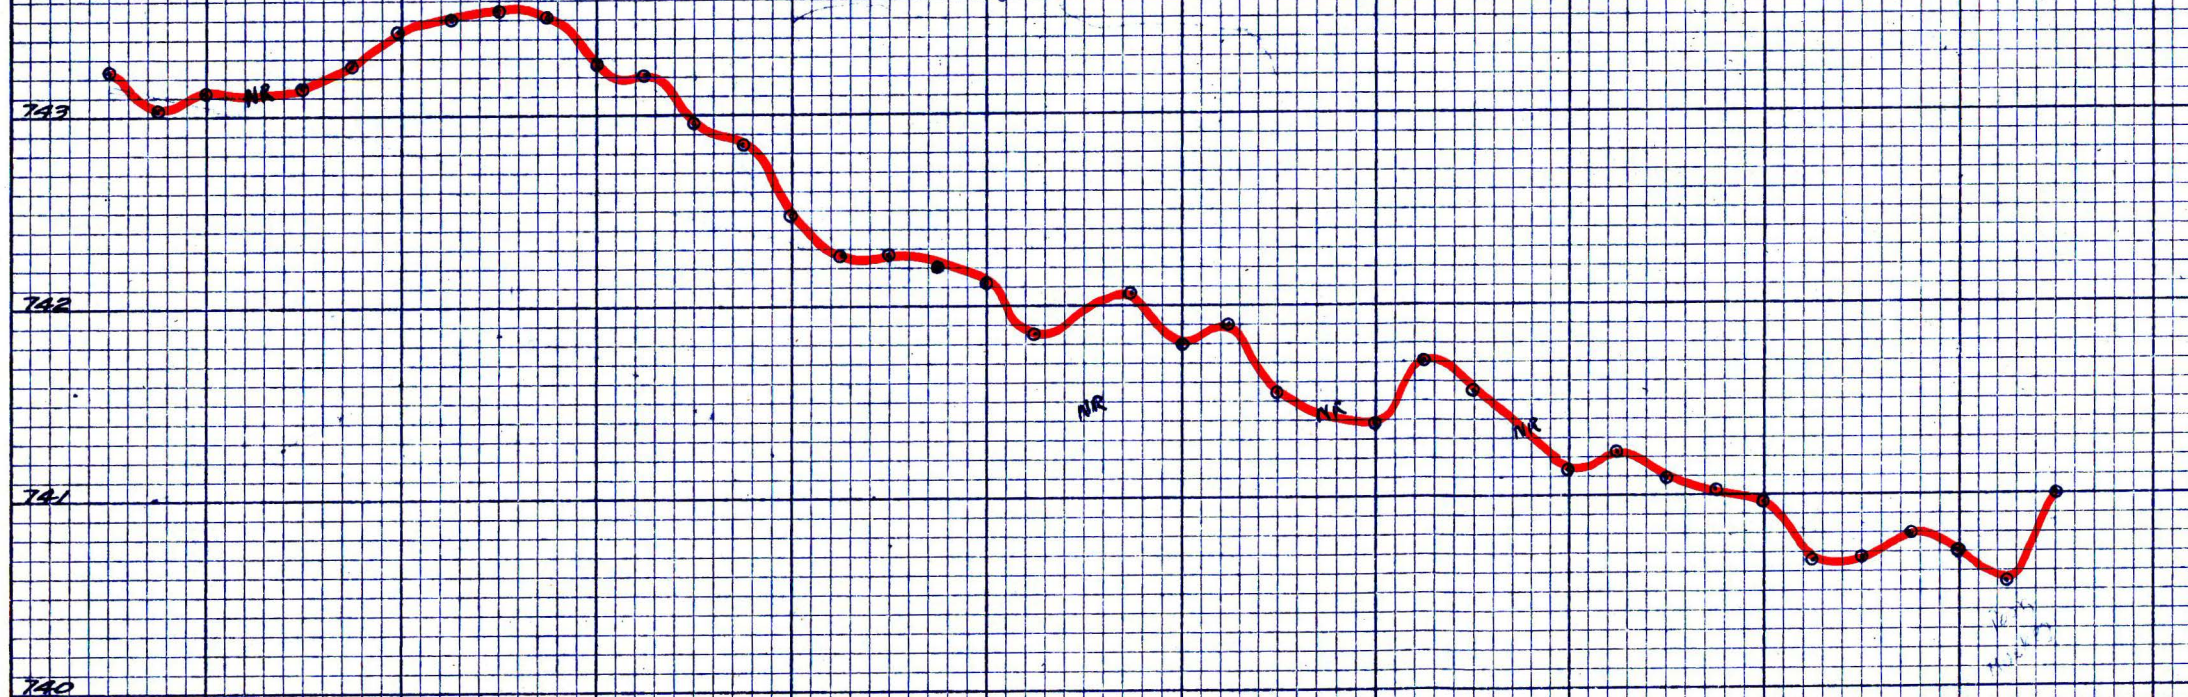

98

FEET

14 16 20 24 28 32 36 40 44 48 52 56

MILLIGALS

K&W
10 X 10 TO THE INCH 47 0703
10 X 15 INCHES
MADE IN U.S.A.
KEUFFEL & ESSER CO.

98-W

LYN GROUP
GRAVITY SURVEY
Scale 1" = 400' Aug 4/71.