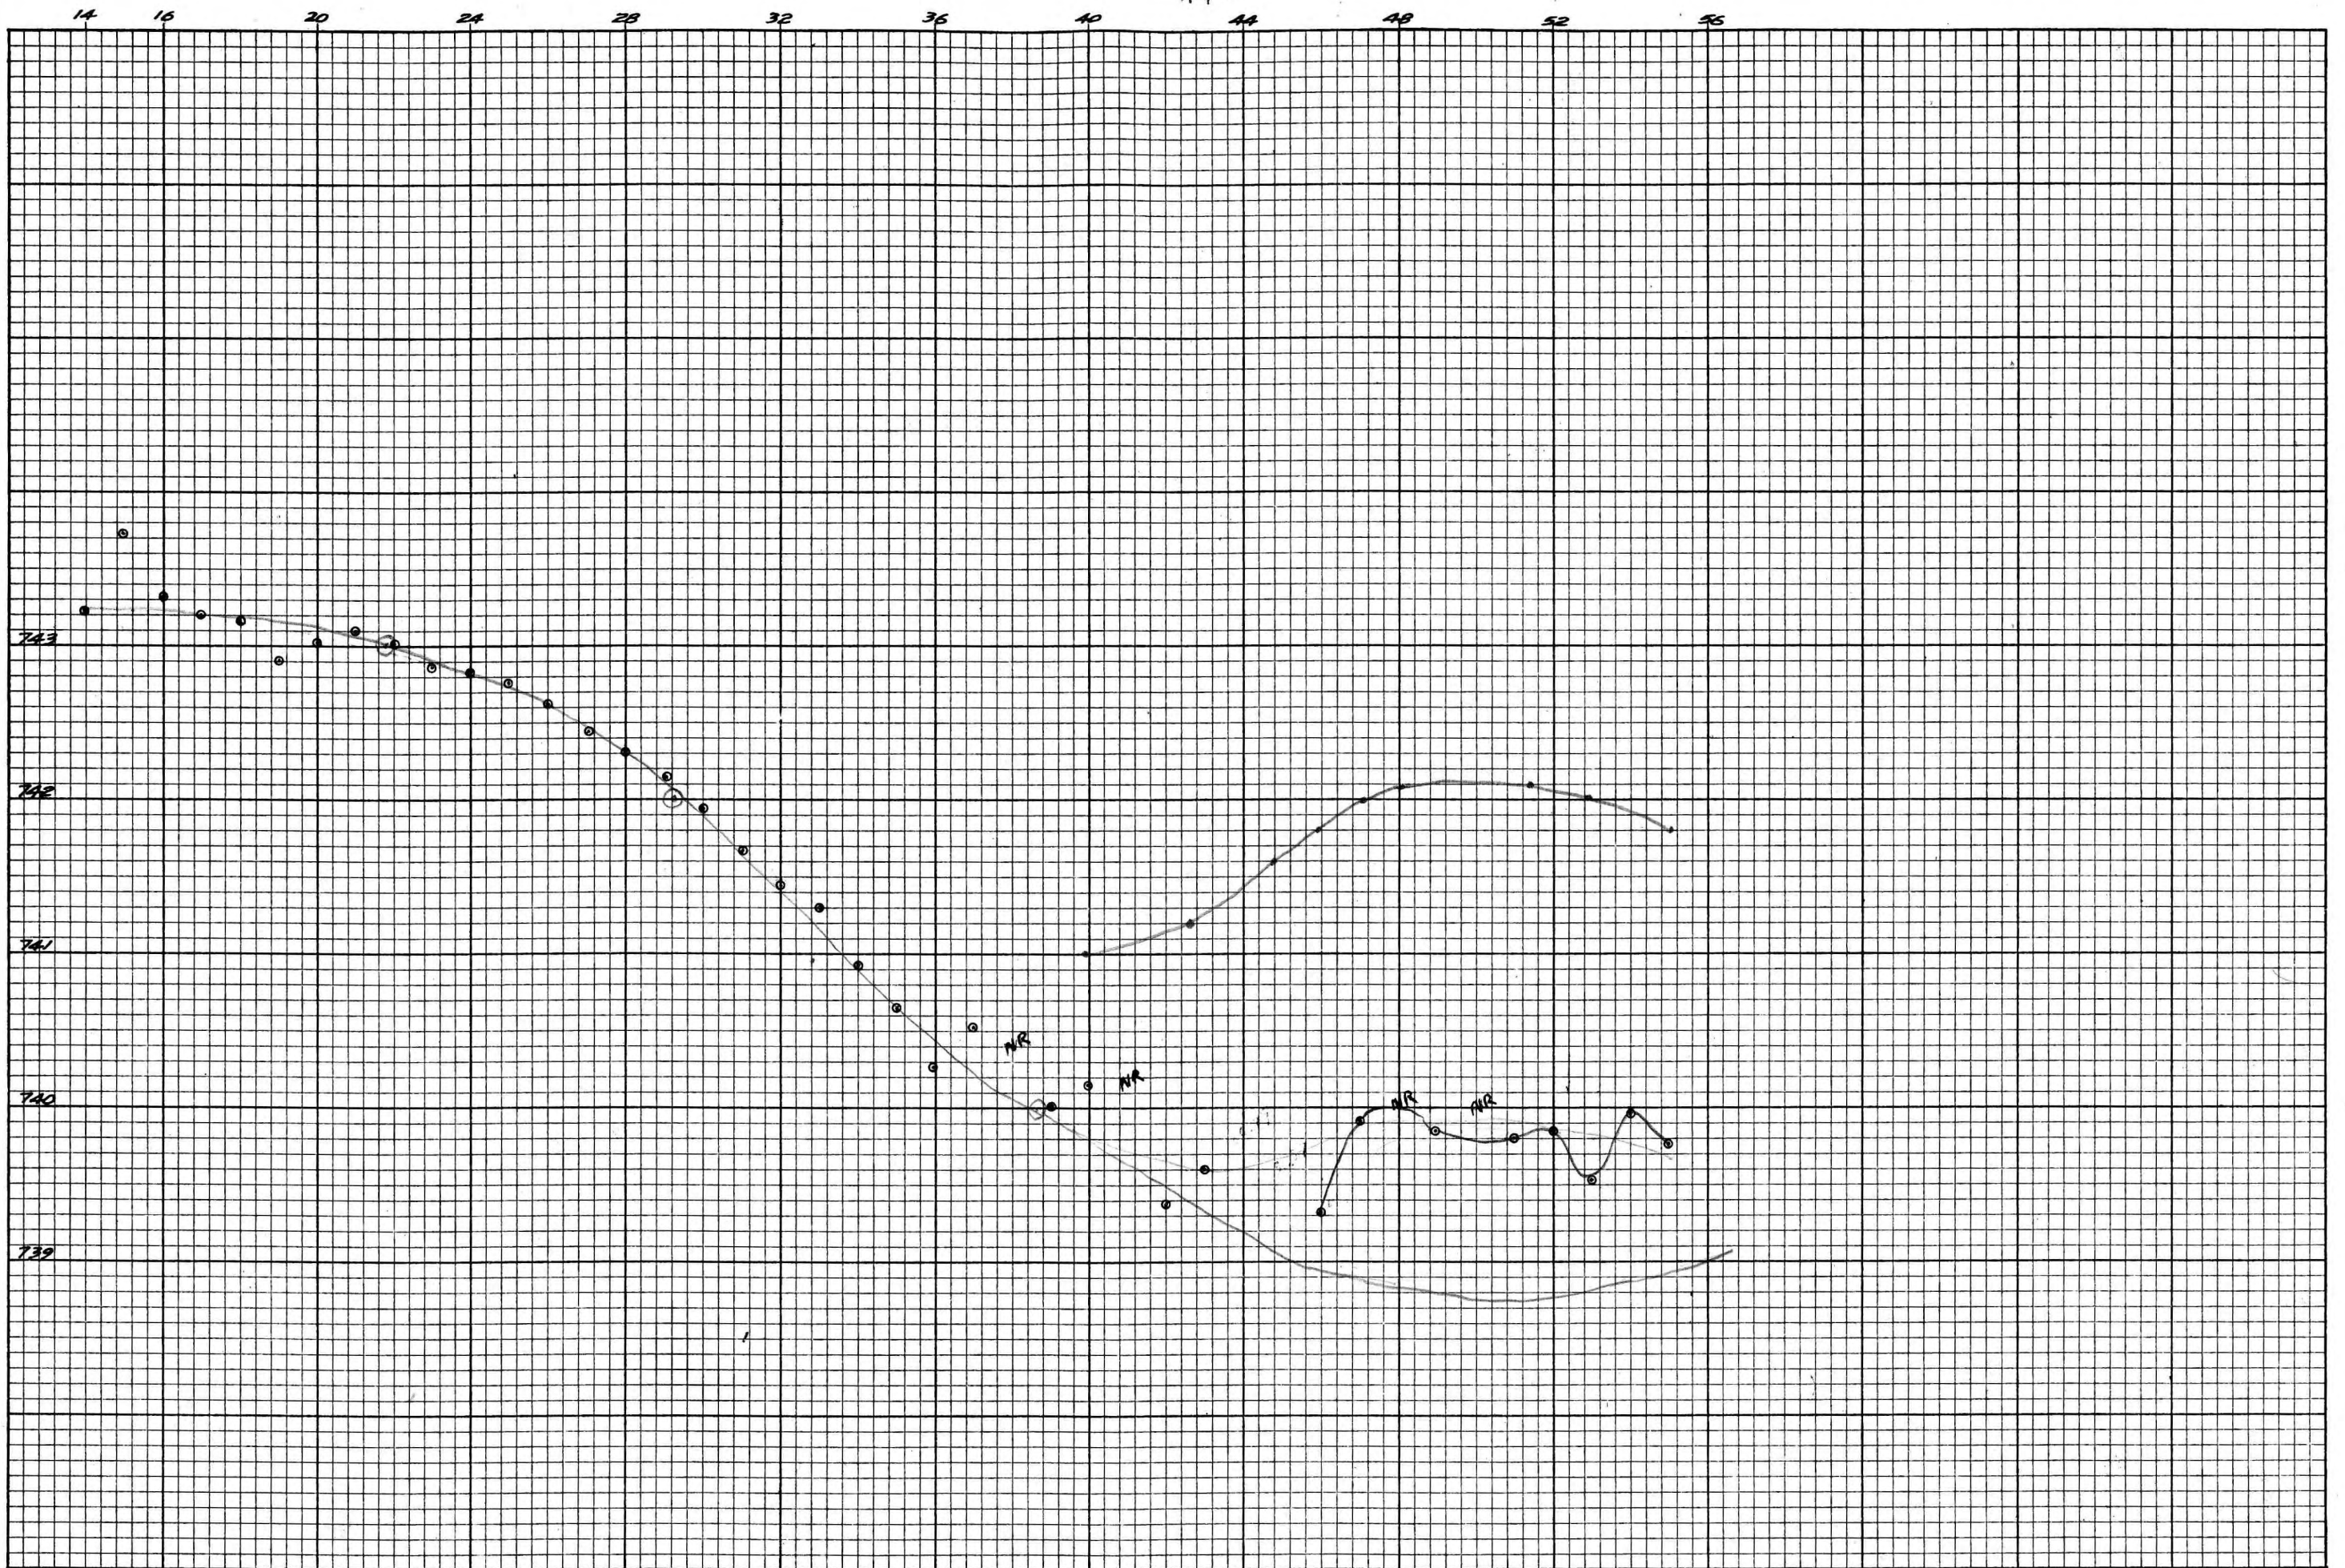

K+E 10 X 10 TO THE INCH 47 0703
10 X 15 INCHES
MADE IN U.S.A.
KEUFFEL & ESSER CO.