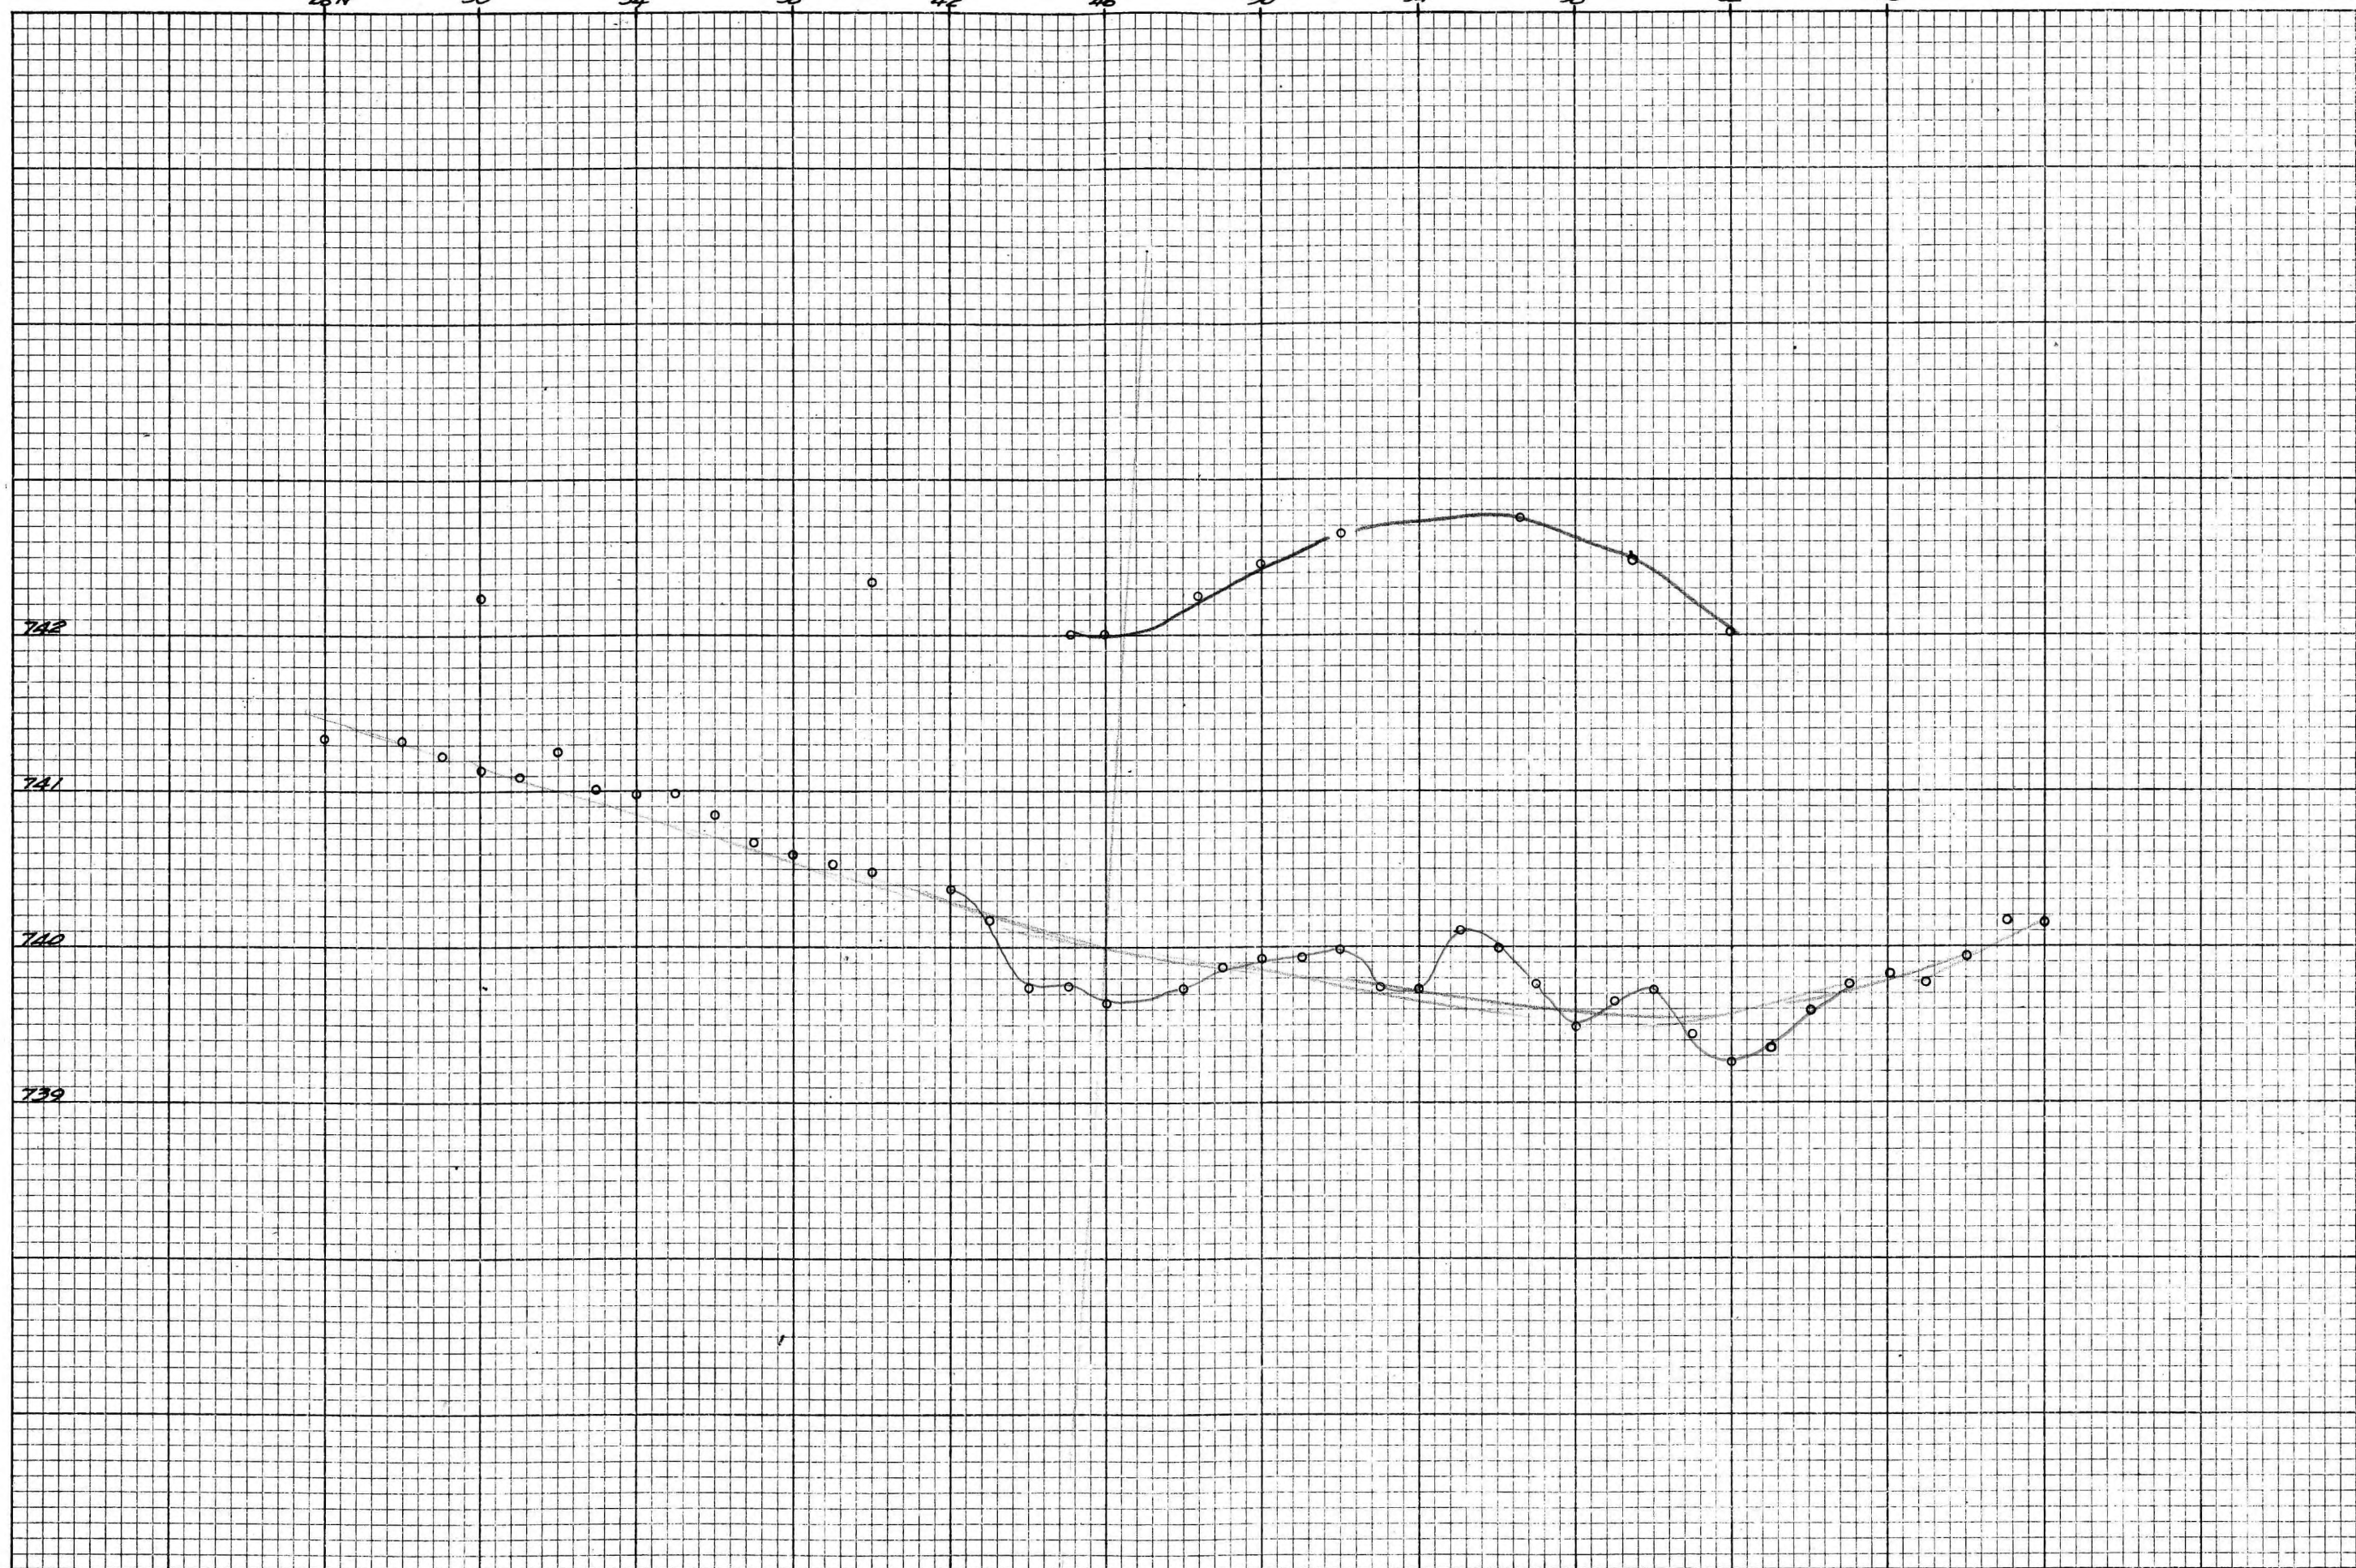

26 N 30 34 38 42 46 50 54 58 62 66