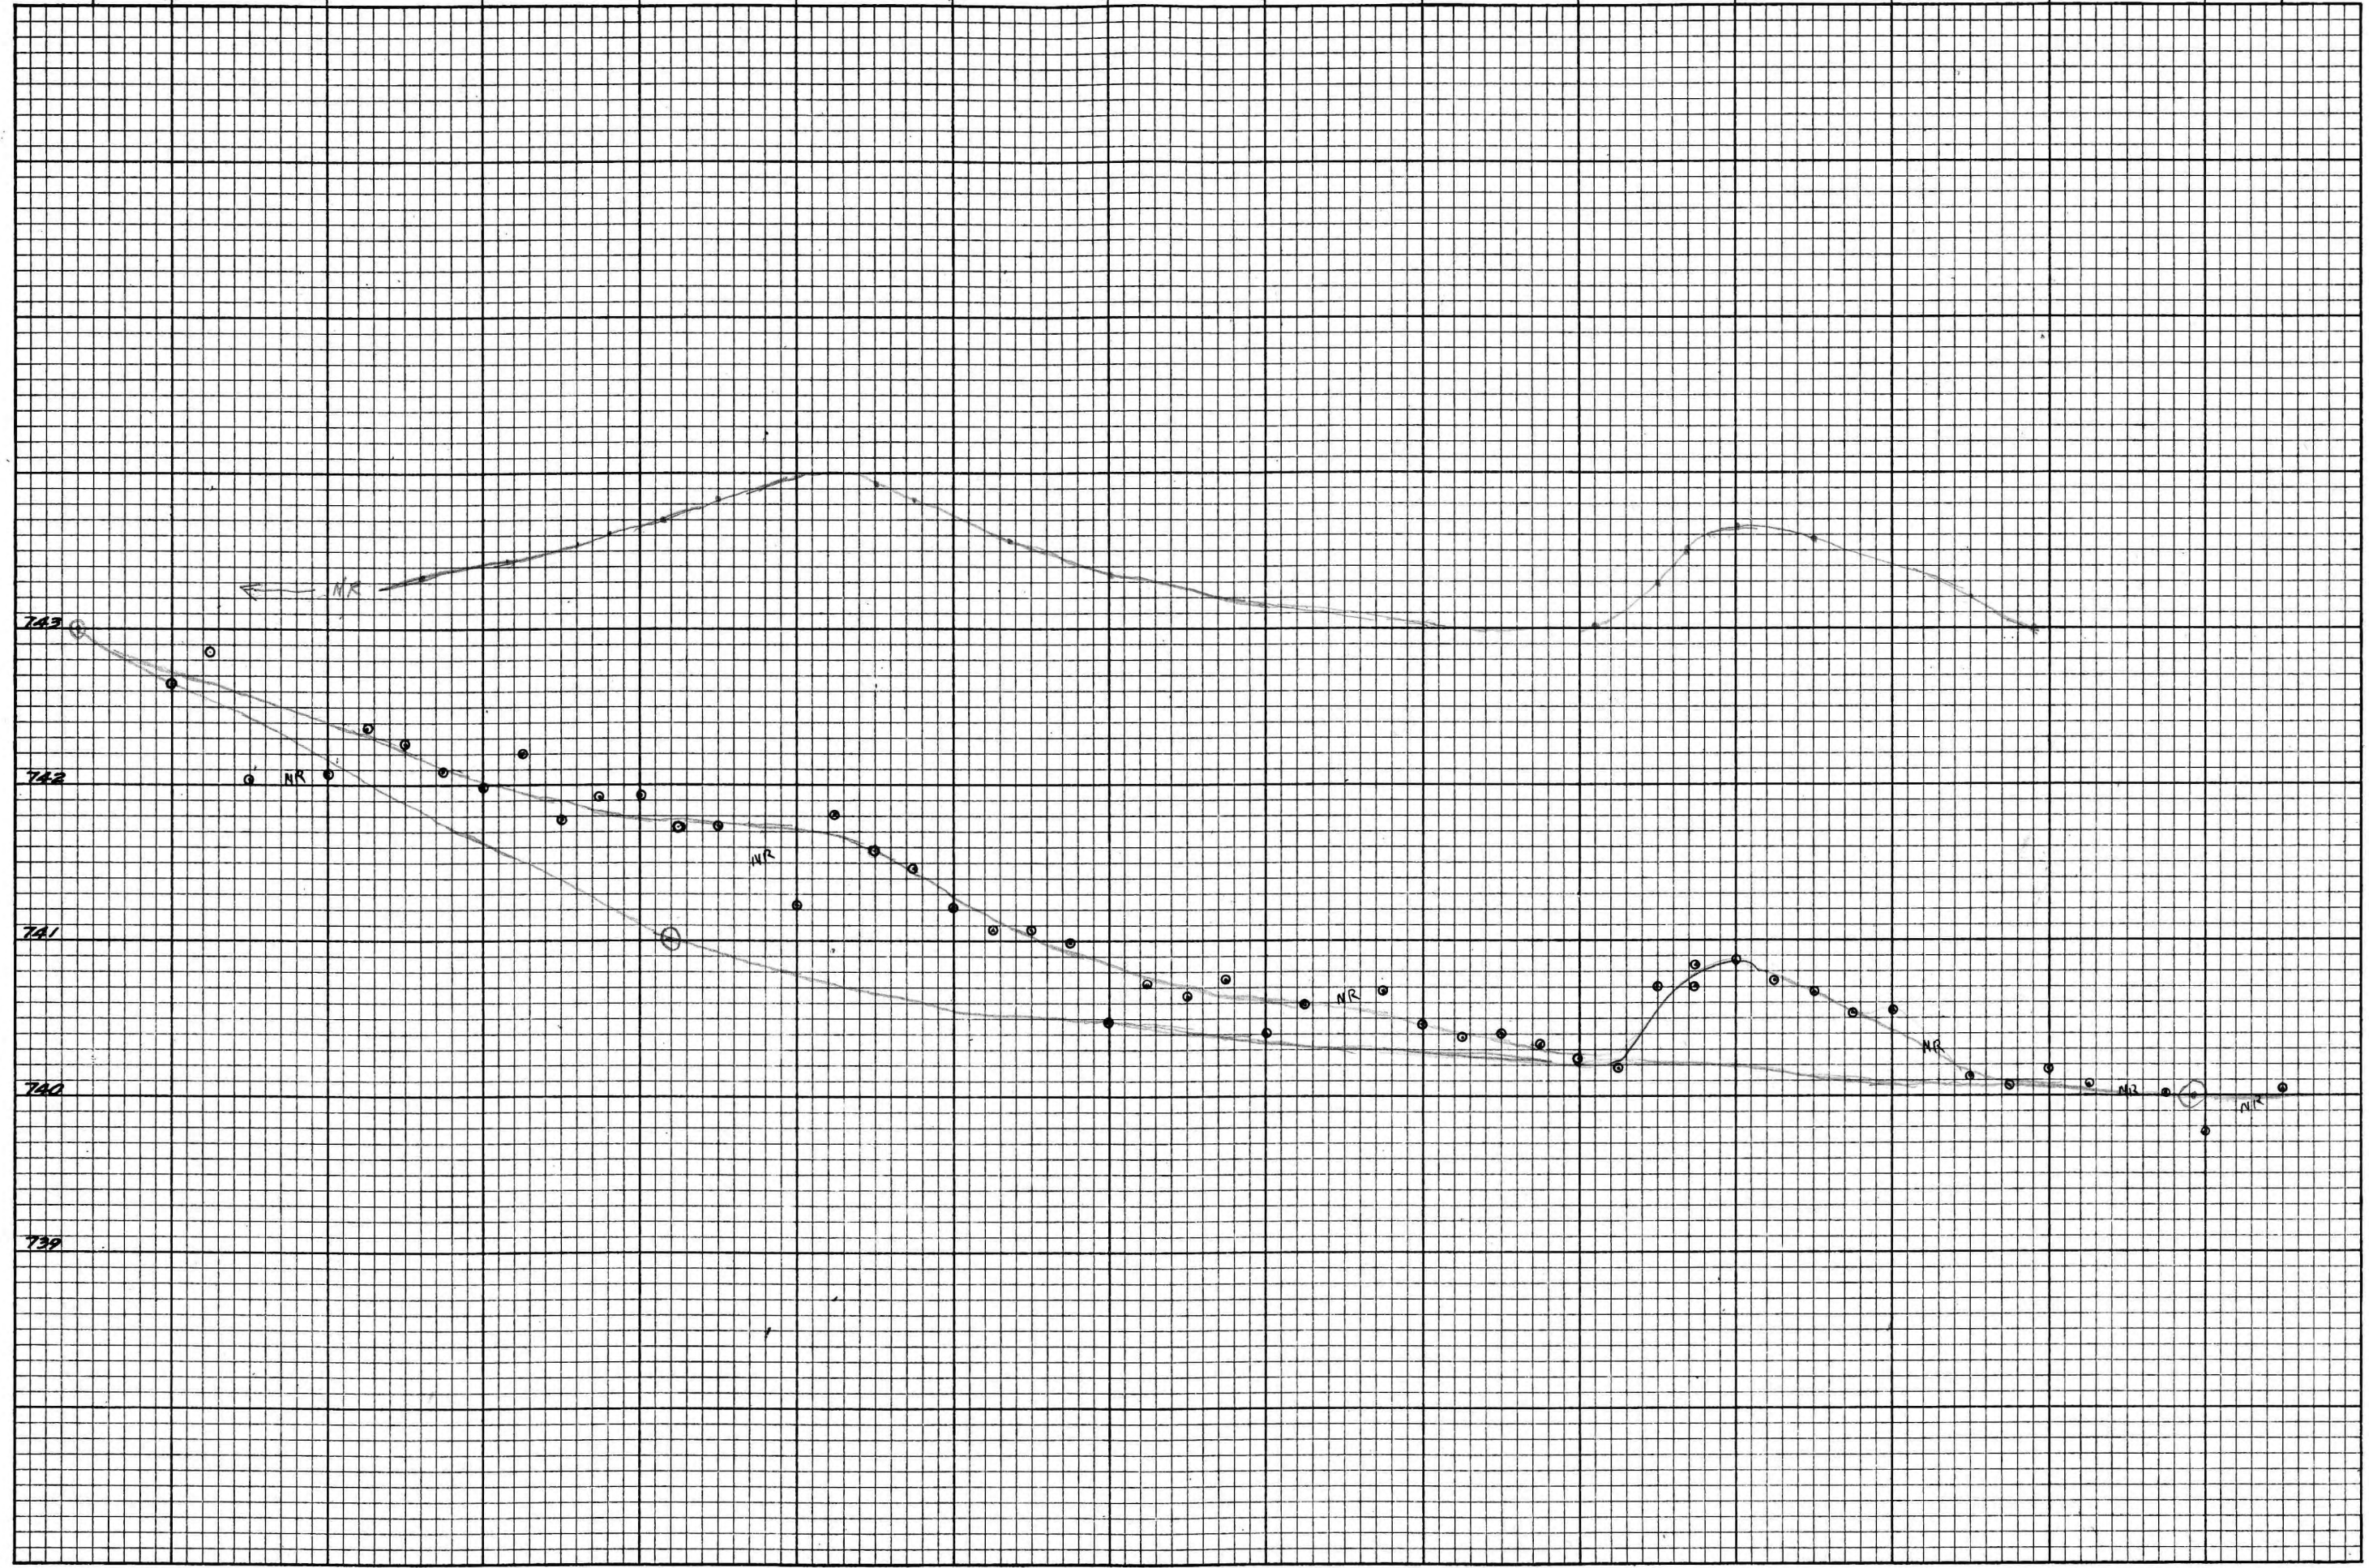

167w

14 16 20 24 28 32 36 40 44 48 52 56 60 64 68 70

K+E 10 X 10 TO THE INCH 47 0703
10 X 15 INCHES MADE IN U.S.A.
KEUFFEL & ESSER CO.