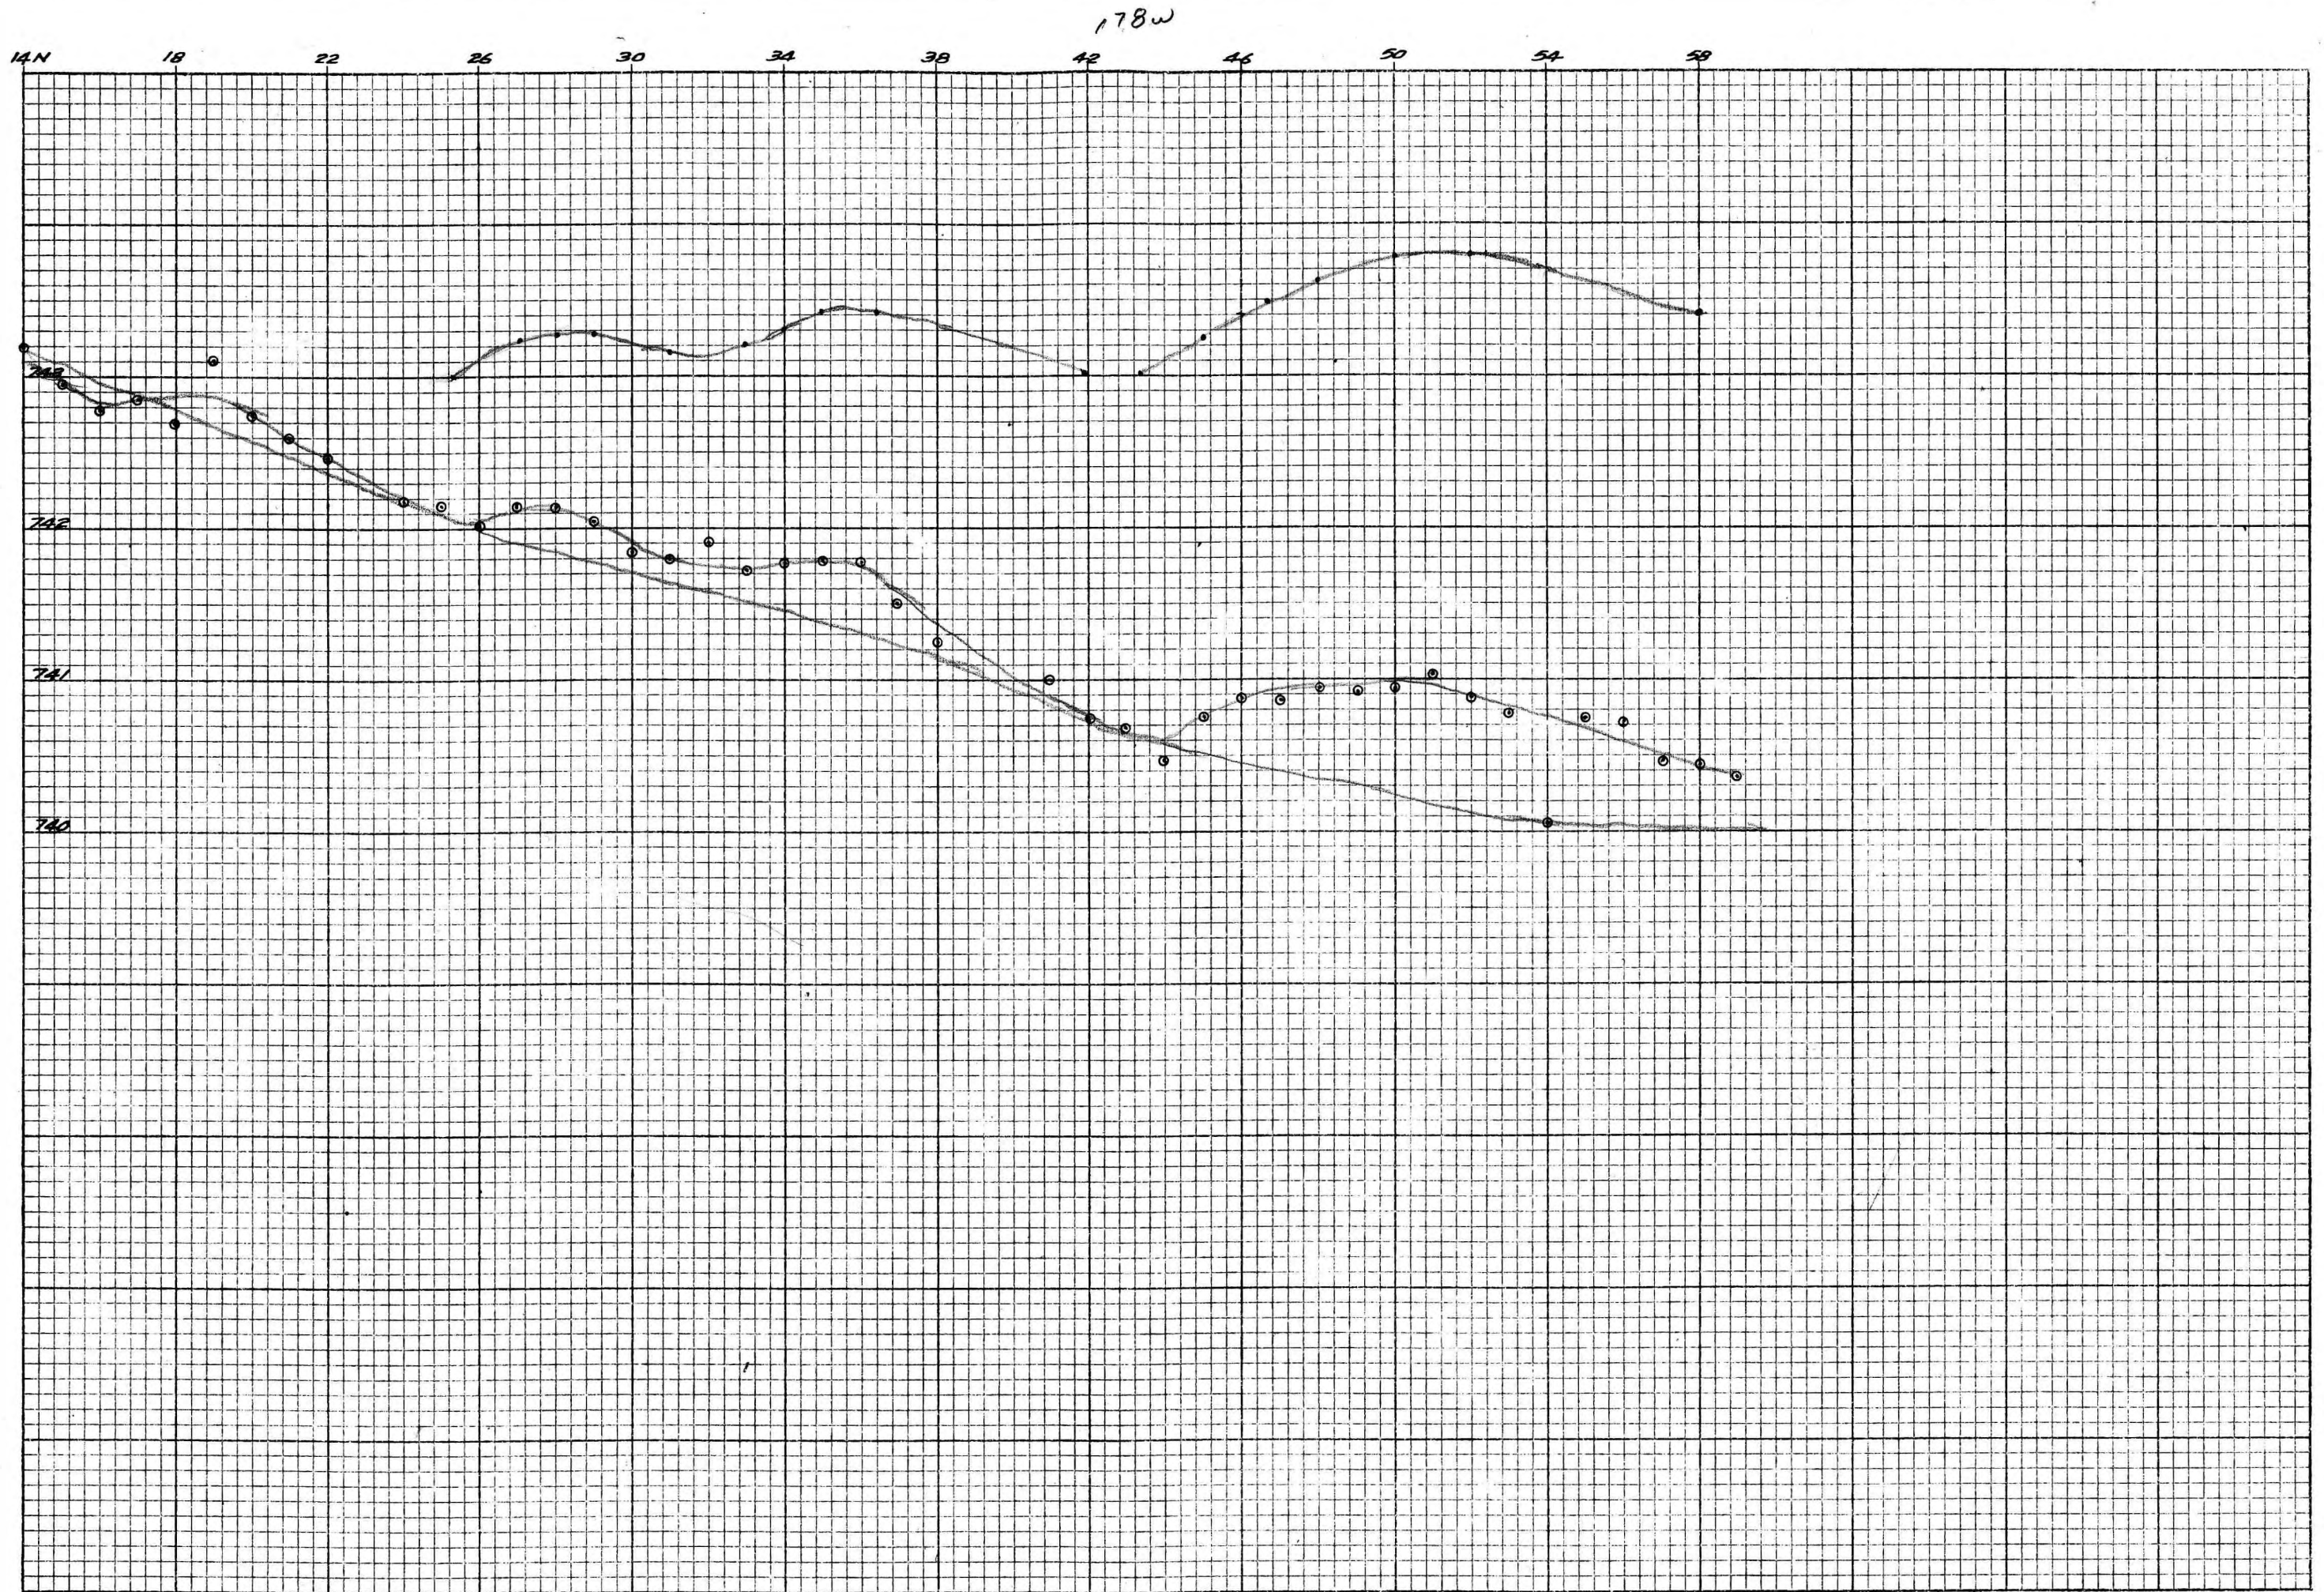

190 W

14 16 20 24 28 32 36 40 44 48 52 56

K&E 10 X 10 TO THE INCH 47 0703 MADE IN U.S.A. KEUFFEL & ESSER CO.

007739 Gravity Profiles Lyn Group

186w

K-E 10 X 10 TO THE INCH 47 0703
10 X 15 INCHES
MADE IN U.S.A.
KEUFFEL & ESSER CO.

182 W

14 N 18 22 26 30

K&E 10 X 10 TO THE INCH 47 0703
10 X 15 INCHES MADE IN U.S.A.
KEUFFEL & ESSER CO.

K&E 10 X 10 TO THE INCH 47 0703
10 X 15 INCHES MADE IN U.S.A.
KEUFFEL & ESSER CO.

K+E 10 X 10 TO THE INCH 47 0703
10 X 15 INCHES MADE IN U.S.A.
KEUFFEL & ESSER CO.

56
174 w
~~174~~

K&E
10 X 10 TO THE INCH 47 0703
10 X 13 INCHES
MADE IN U.S.A.
KEUFFEL & ESSER CO.

166 W

14 16 20 24 28 32 36 40 44 48 52 56 60 64 68

KE 10 X 10 TO THE INCH 47 0703
10 X 15 INCHES MADE IN U.S.A.
KEUFFEL & ESSER CO.