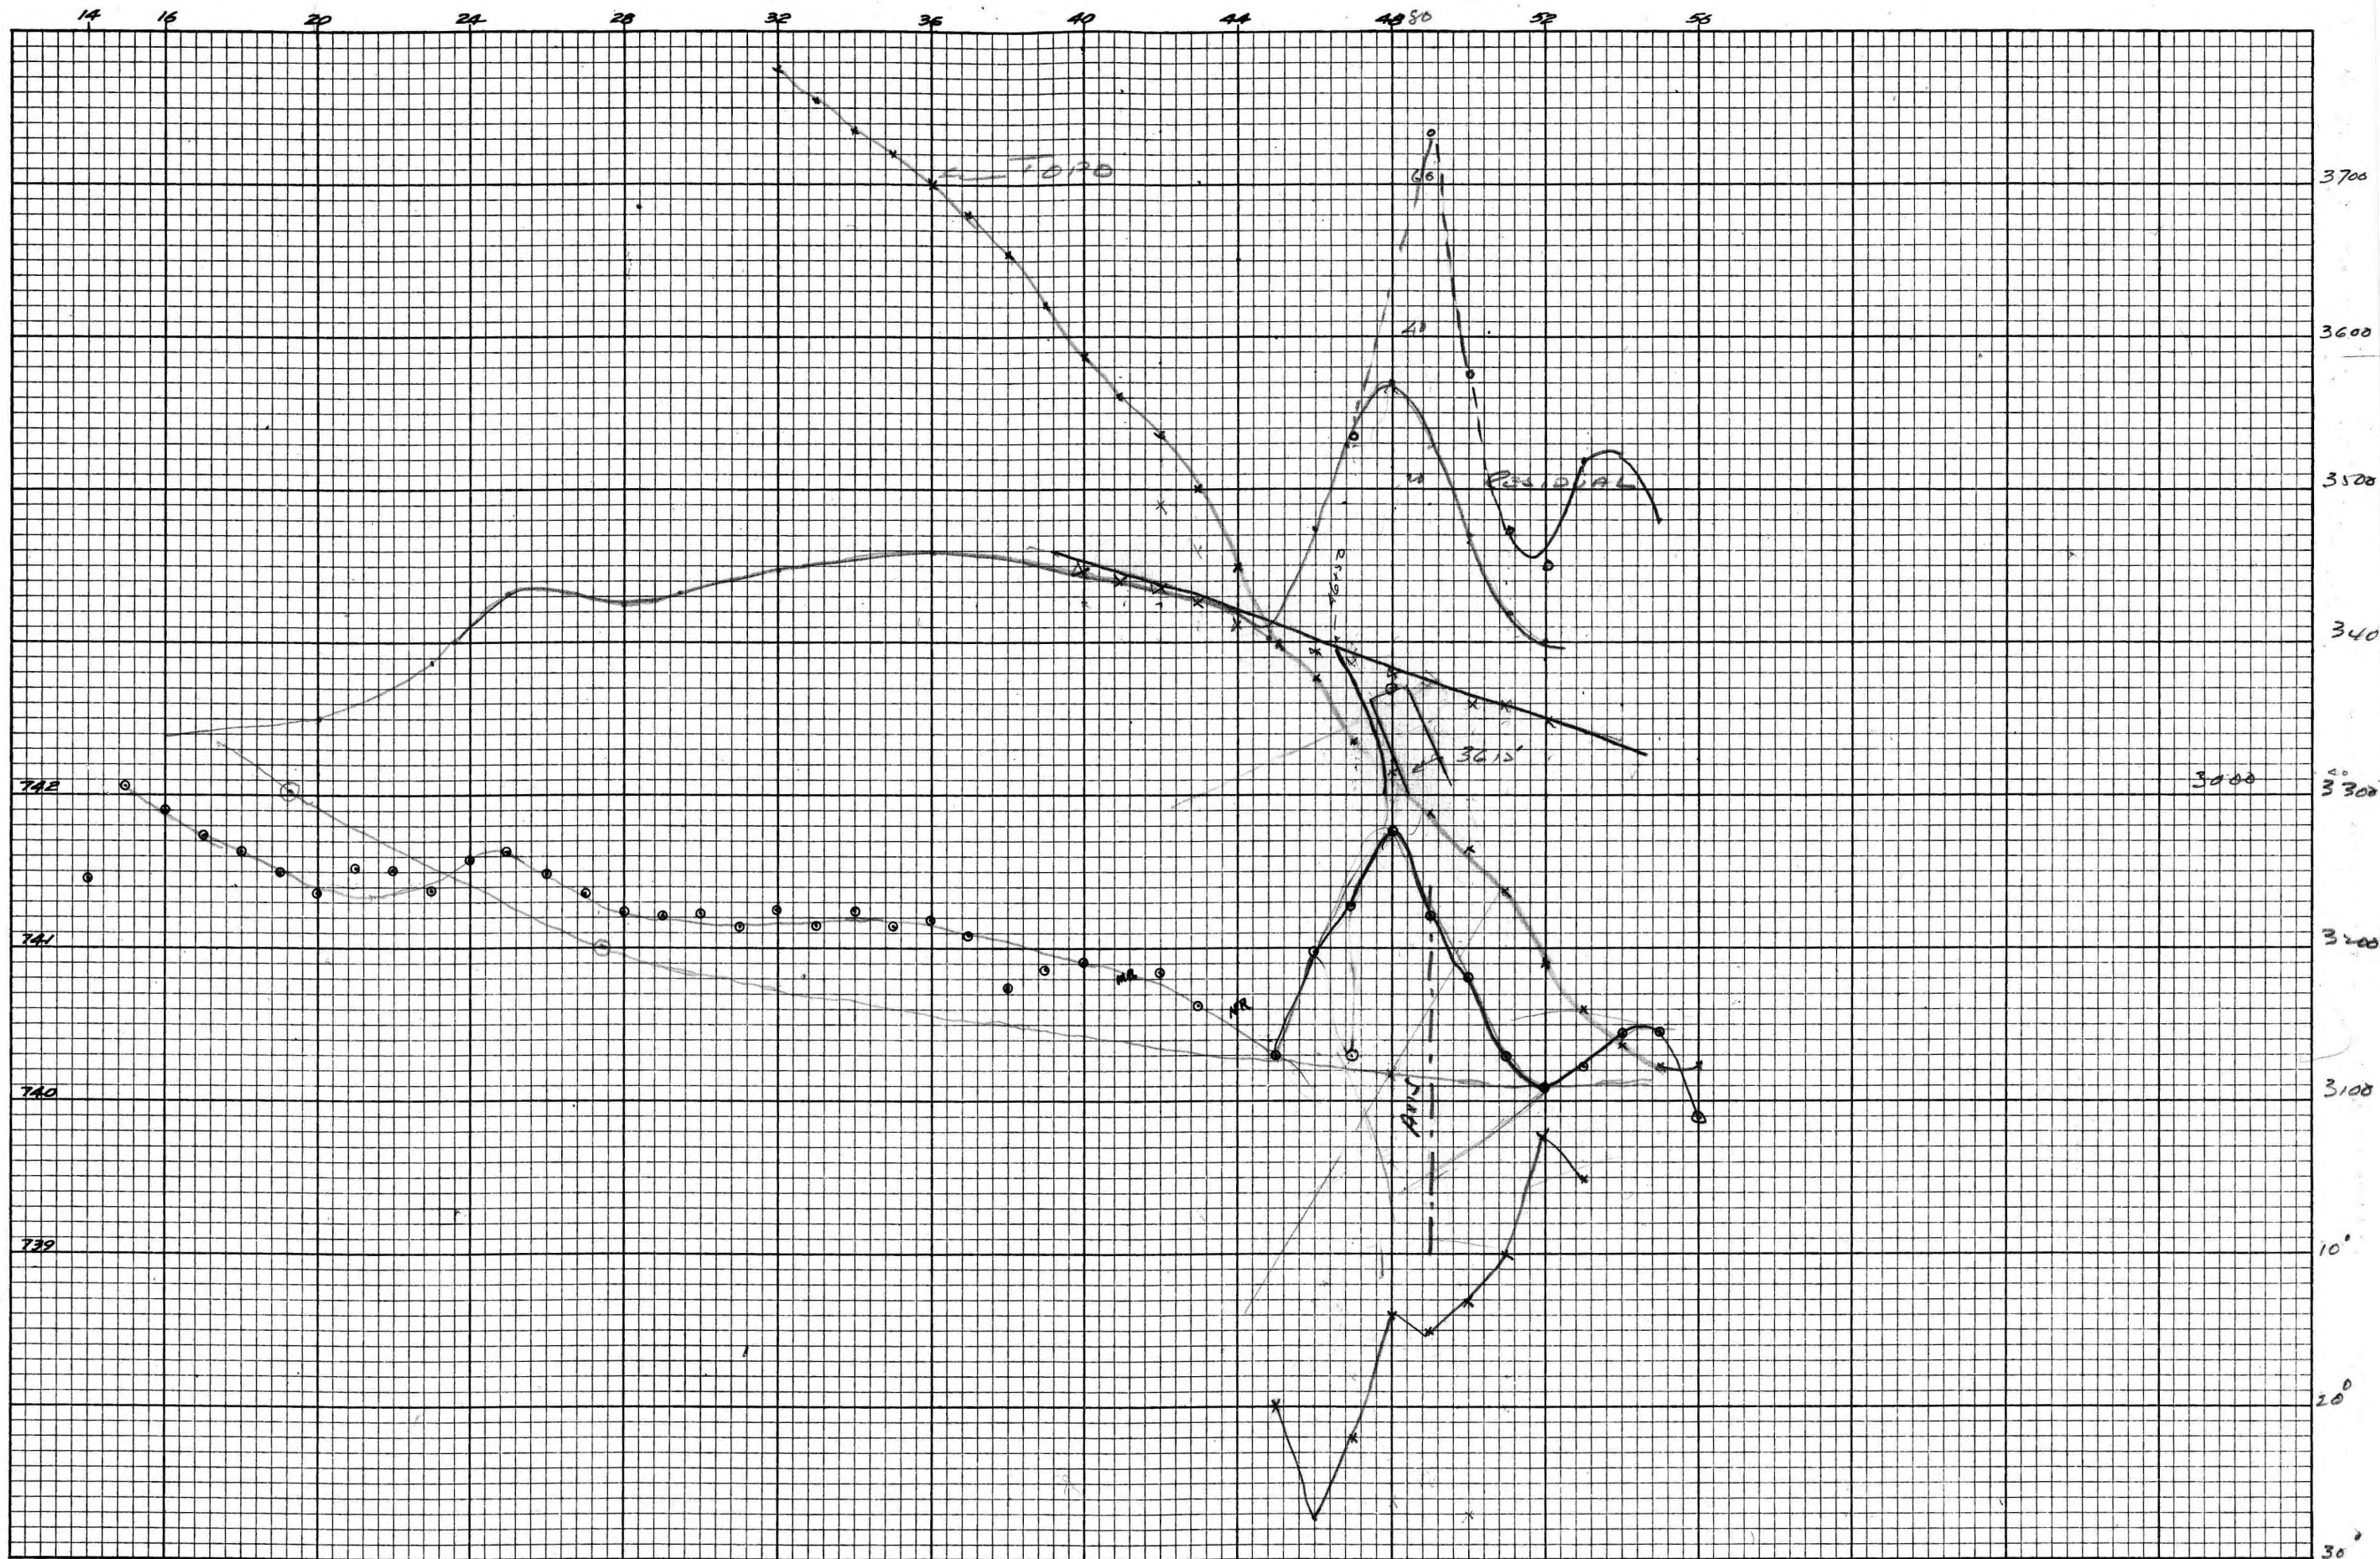

K+E 10 X 10 TO THE INCH 47 0703
10 X 15 INCHES MADE IN U.S.A.
KEUFFEL & ESSER CO.