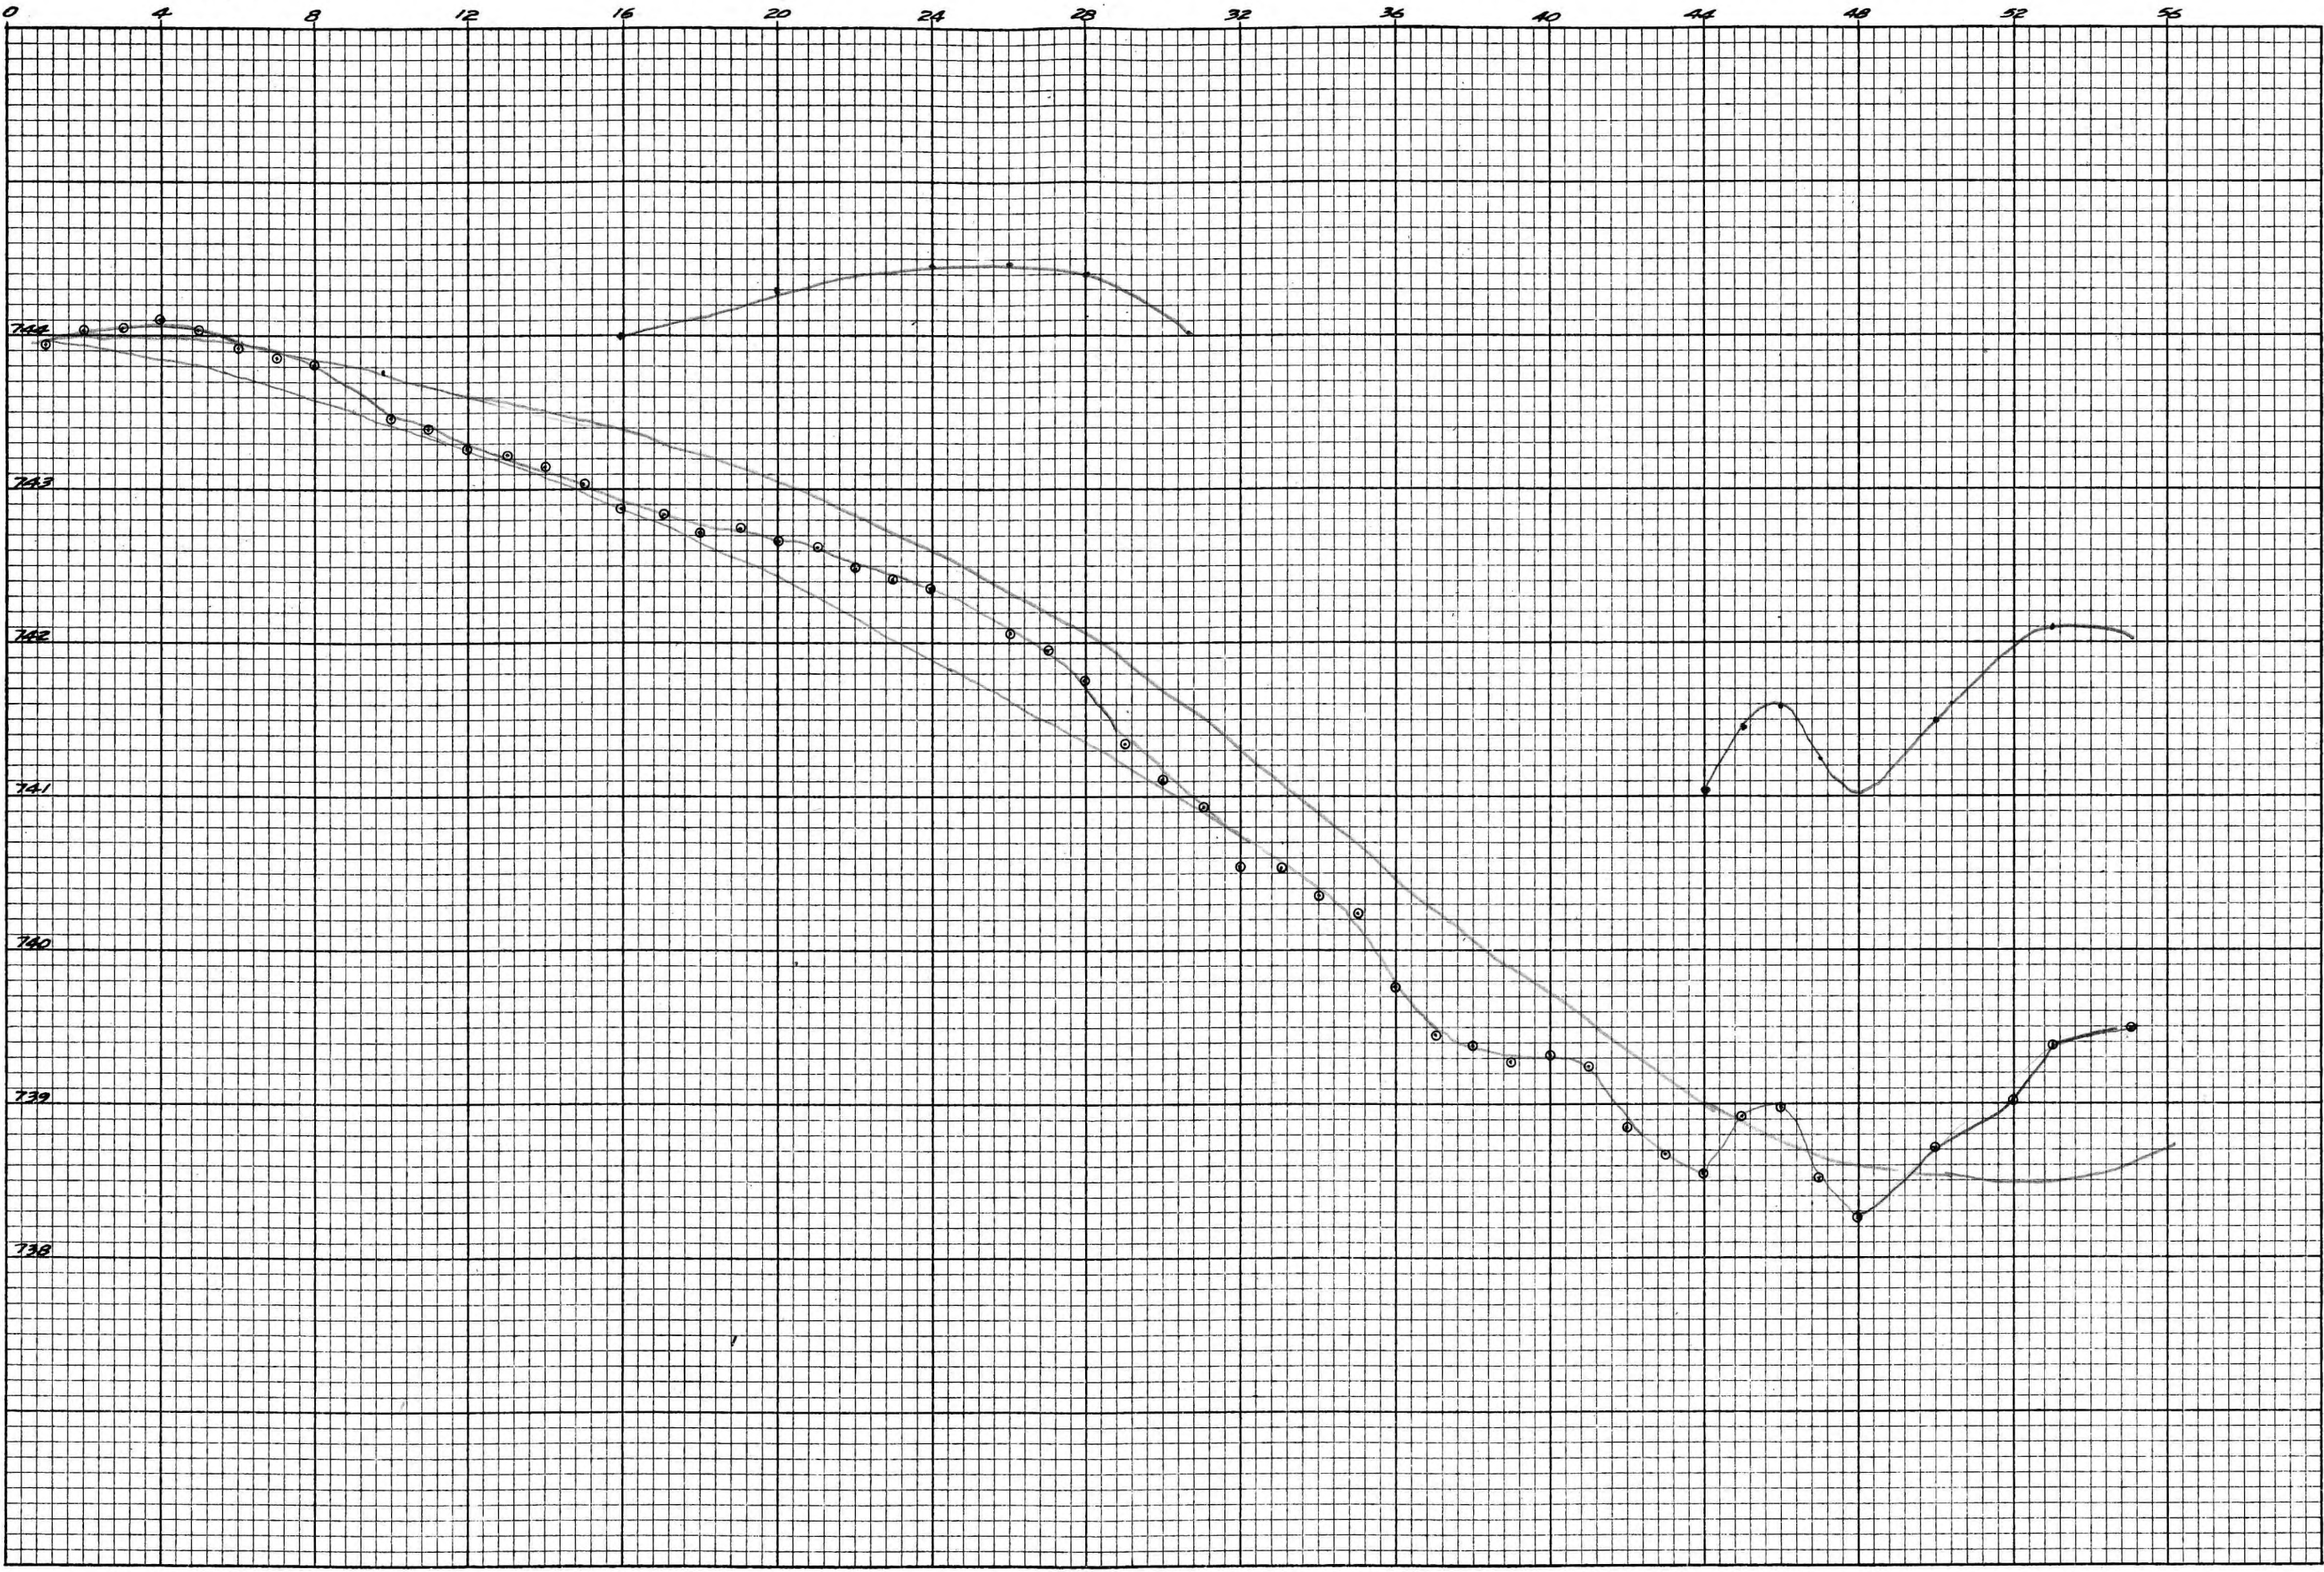

118 w

K&E 10 X 10 TO THE INCH 47 0703
10 X 15 INCHES MADE IN U.S.A.
KEUFFEL & ESSER CO.