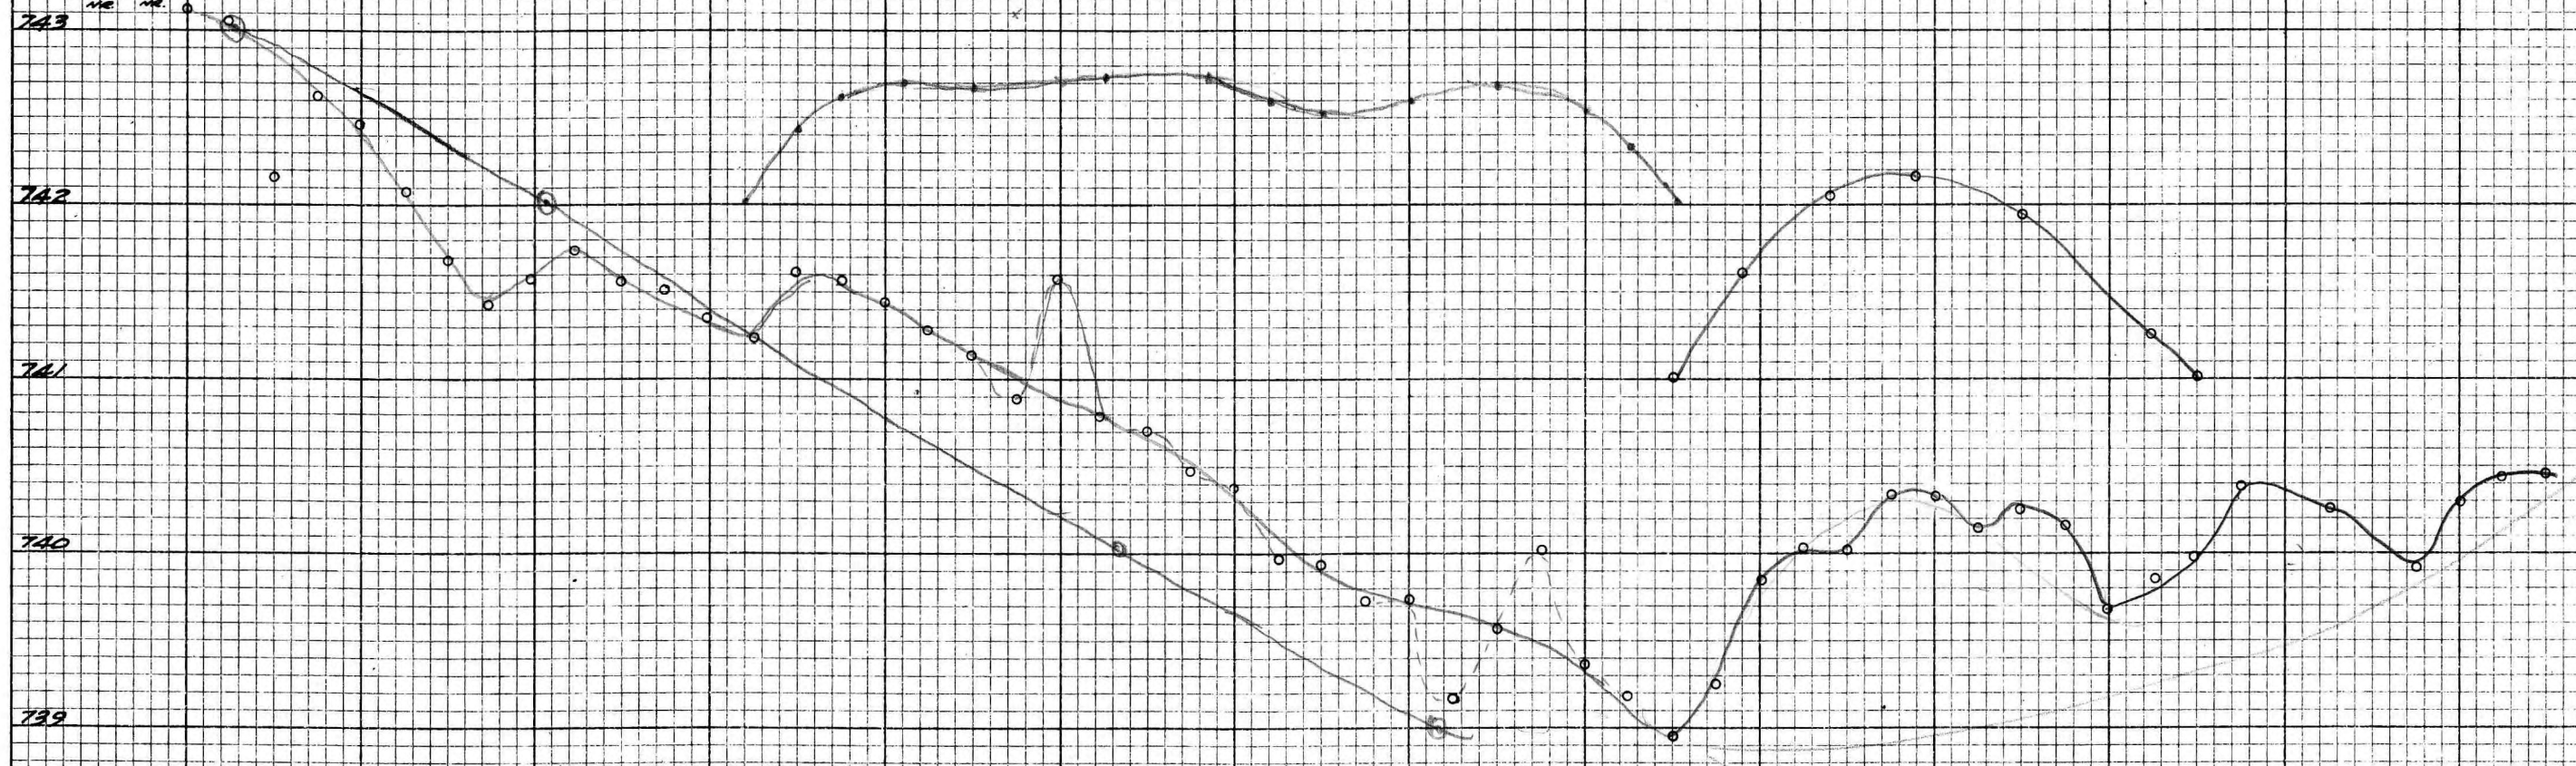

Lyn Claim Group,
 CEM, Gravity, and
 Topographic Pr
 Line 138

134 W

14 16 20 24 28 32 36 40 44 48 52 56 60 64 68

K+E 10 X 10 TO THE INCH 47 0703
10 X 15 INCHES MADE IN U.S.A.
KEUFFEL & ESSER CO.

14 N 16 20 24 28 32 36 40 44 48 52 56 60 64 68 70