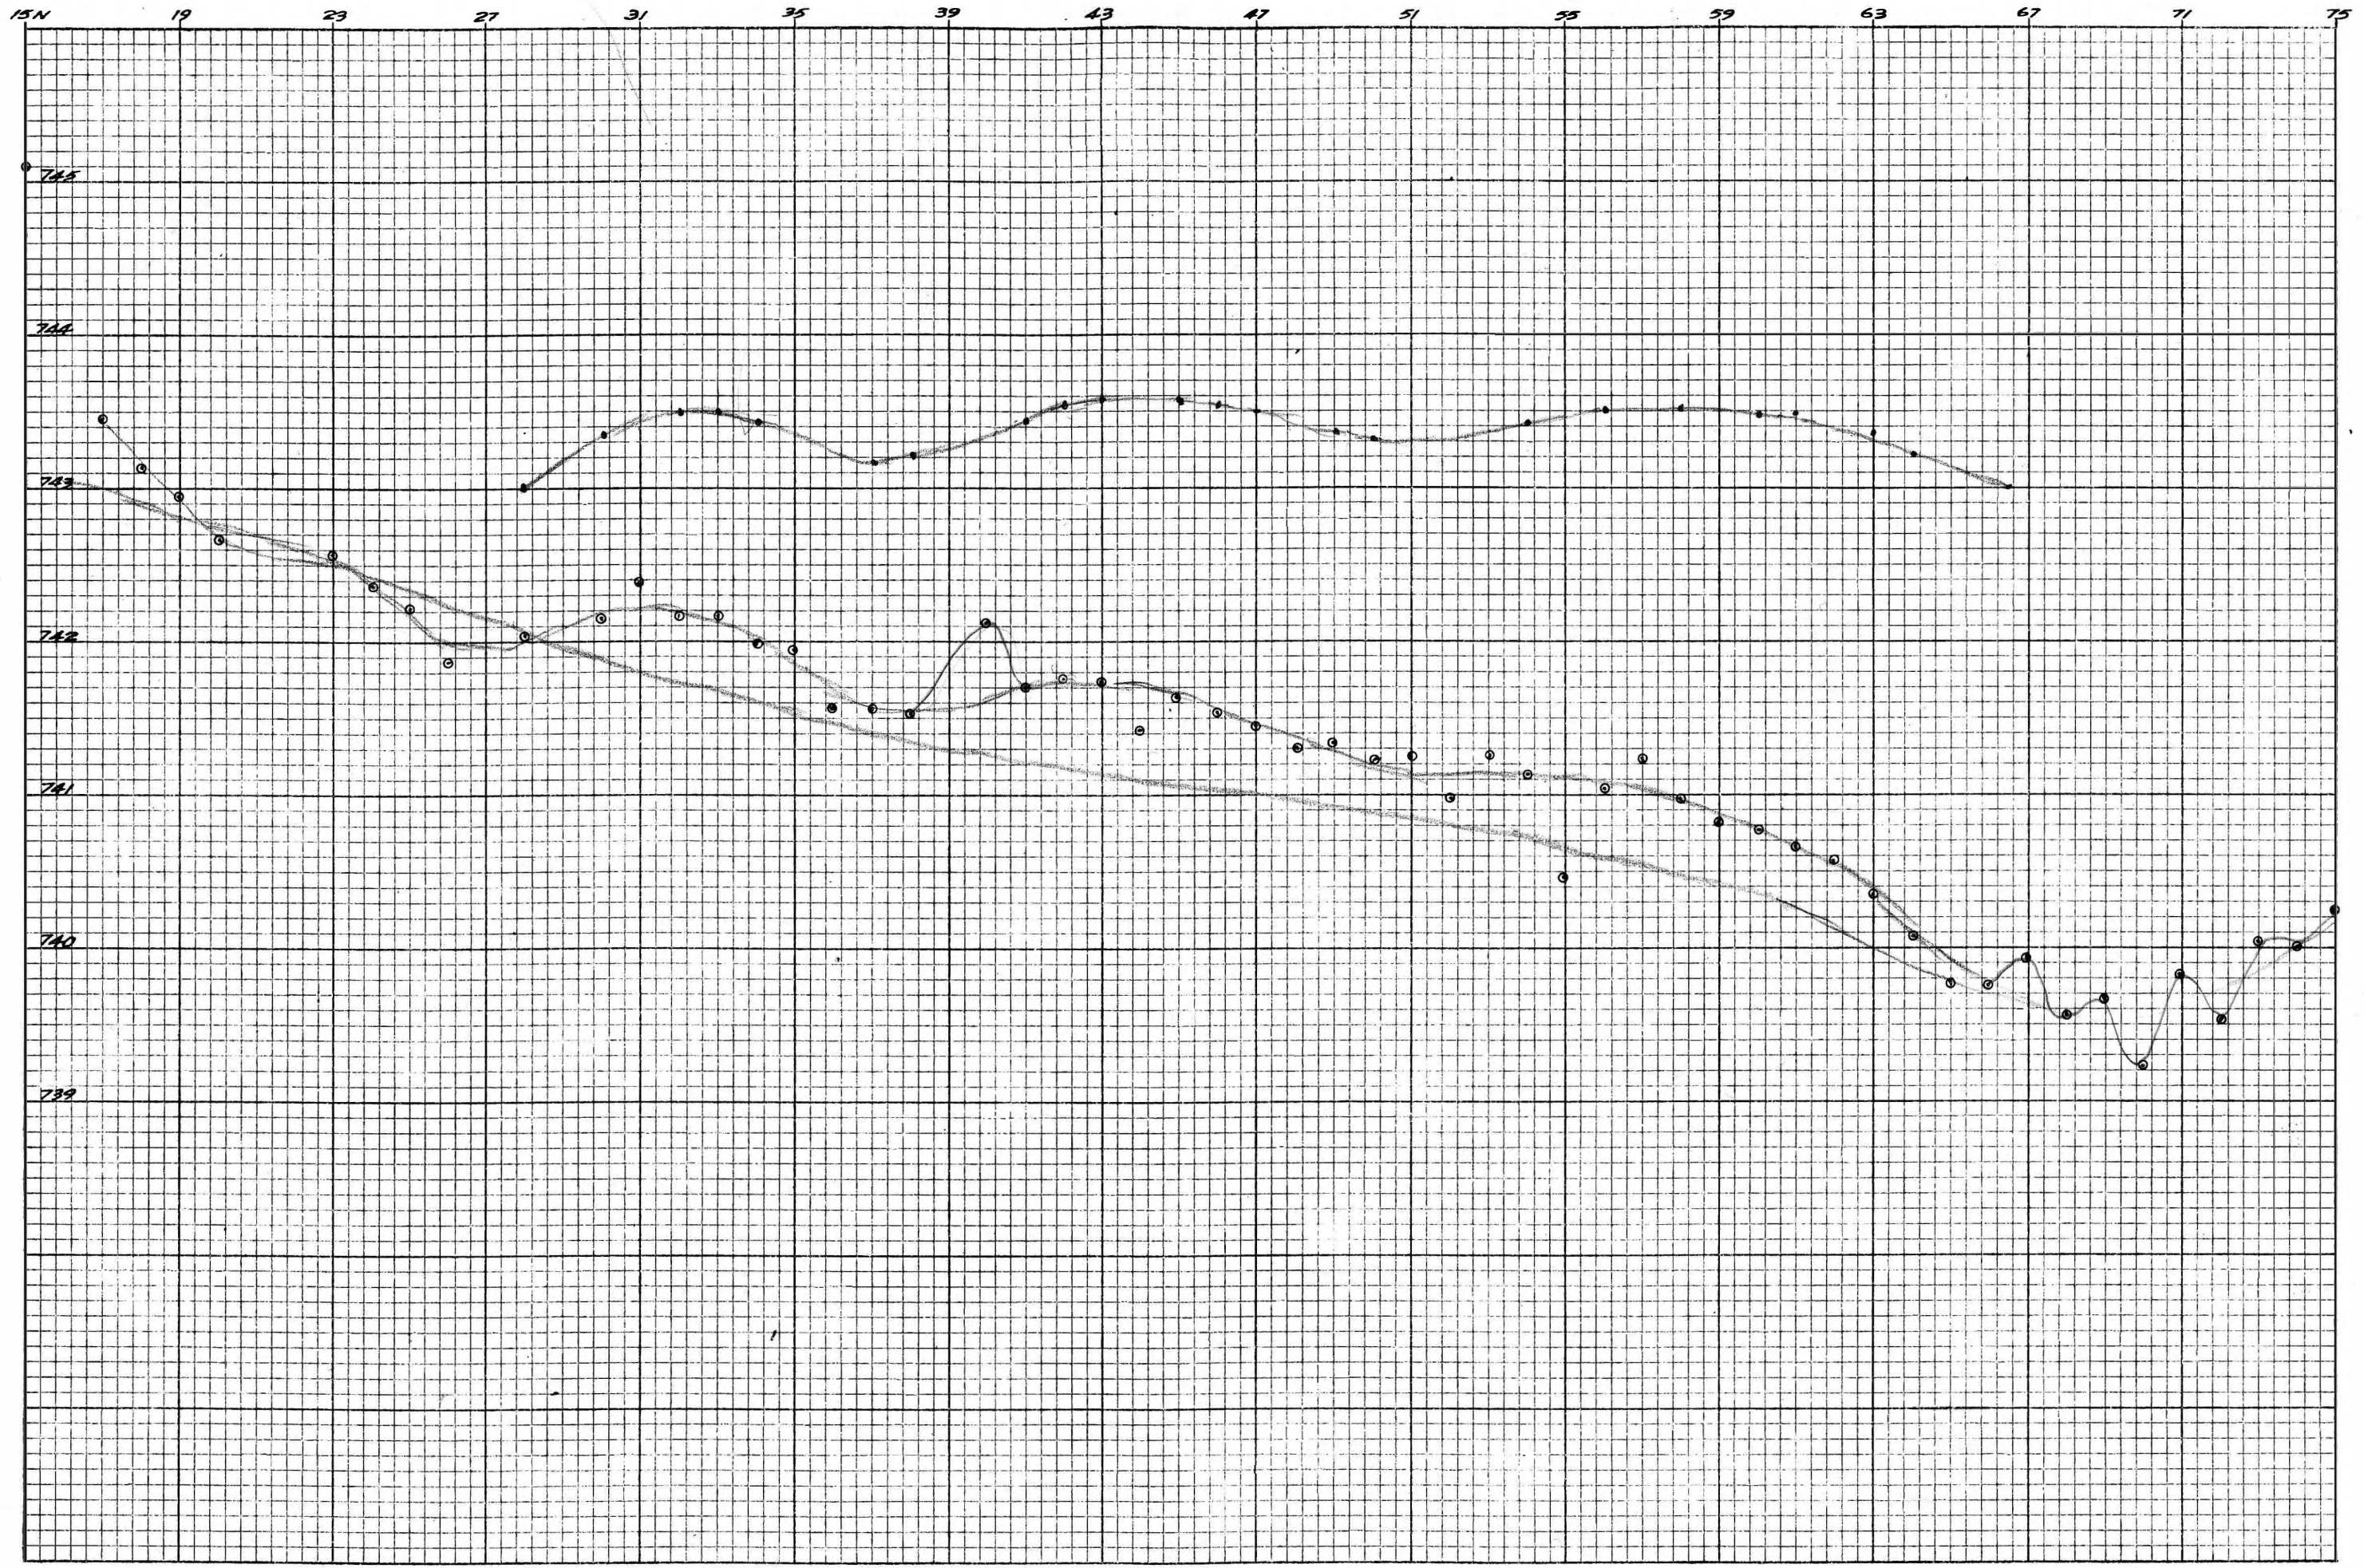

190 W

14 16 20 24 28 32 36 40 44 48 52 56

K&E 10 X 10 TO THE INCH 47 0703 MADE IN U.S.A. KEUFFEL & ESSER CO.

007739 Gravity Profiles Lyn Group

186w

K-E 10 X 10 TO THE INCH 47 0703
10 X 15 INCHES
MADE IN U.S.A.
KEUFFEL & ESSER CO.

182 W

14 N 18 22 26 30

K&E 10 X 10 TO THE INCH 47 0703
10 X 15 INCHES MADE IN U.S.A.
KEUFFEL & ESSER CO.

K&E 10 X 10 TO THE INCH 47 0703
10 X 15 INCHES MADE IN U.S.A.
KEUFFEL & ESSER CO.

K+E 10 X 10 TO THE INCH 47 0703
10 X 15 INCHES MADE IN U.S.A.
KEUFFEL & ESSER CO.