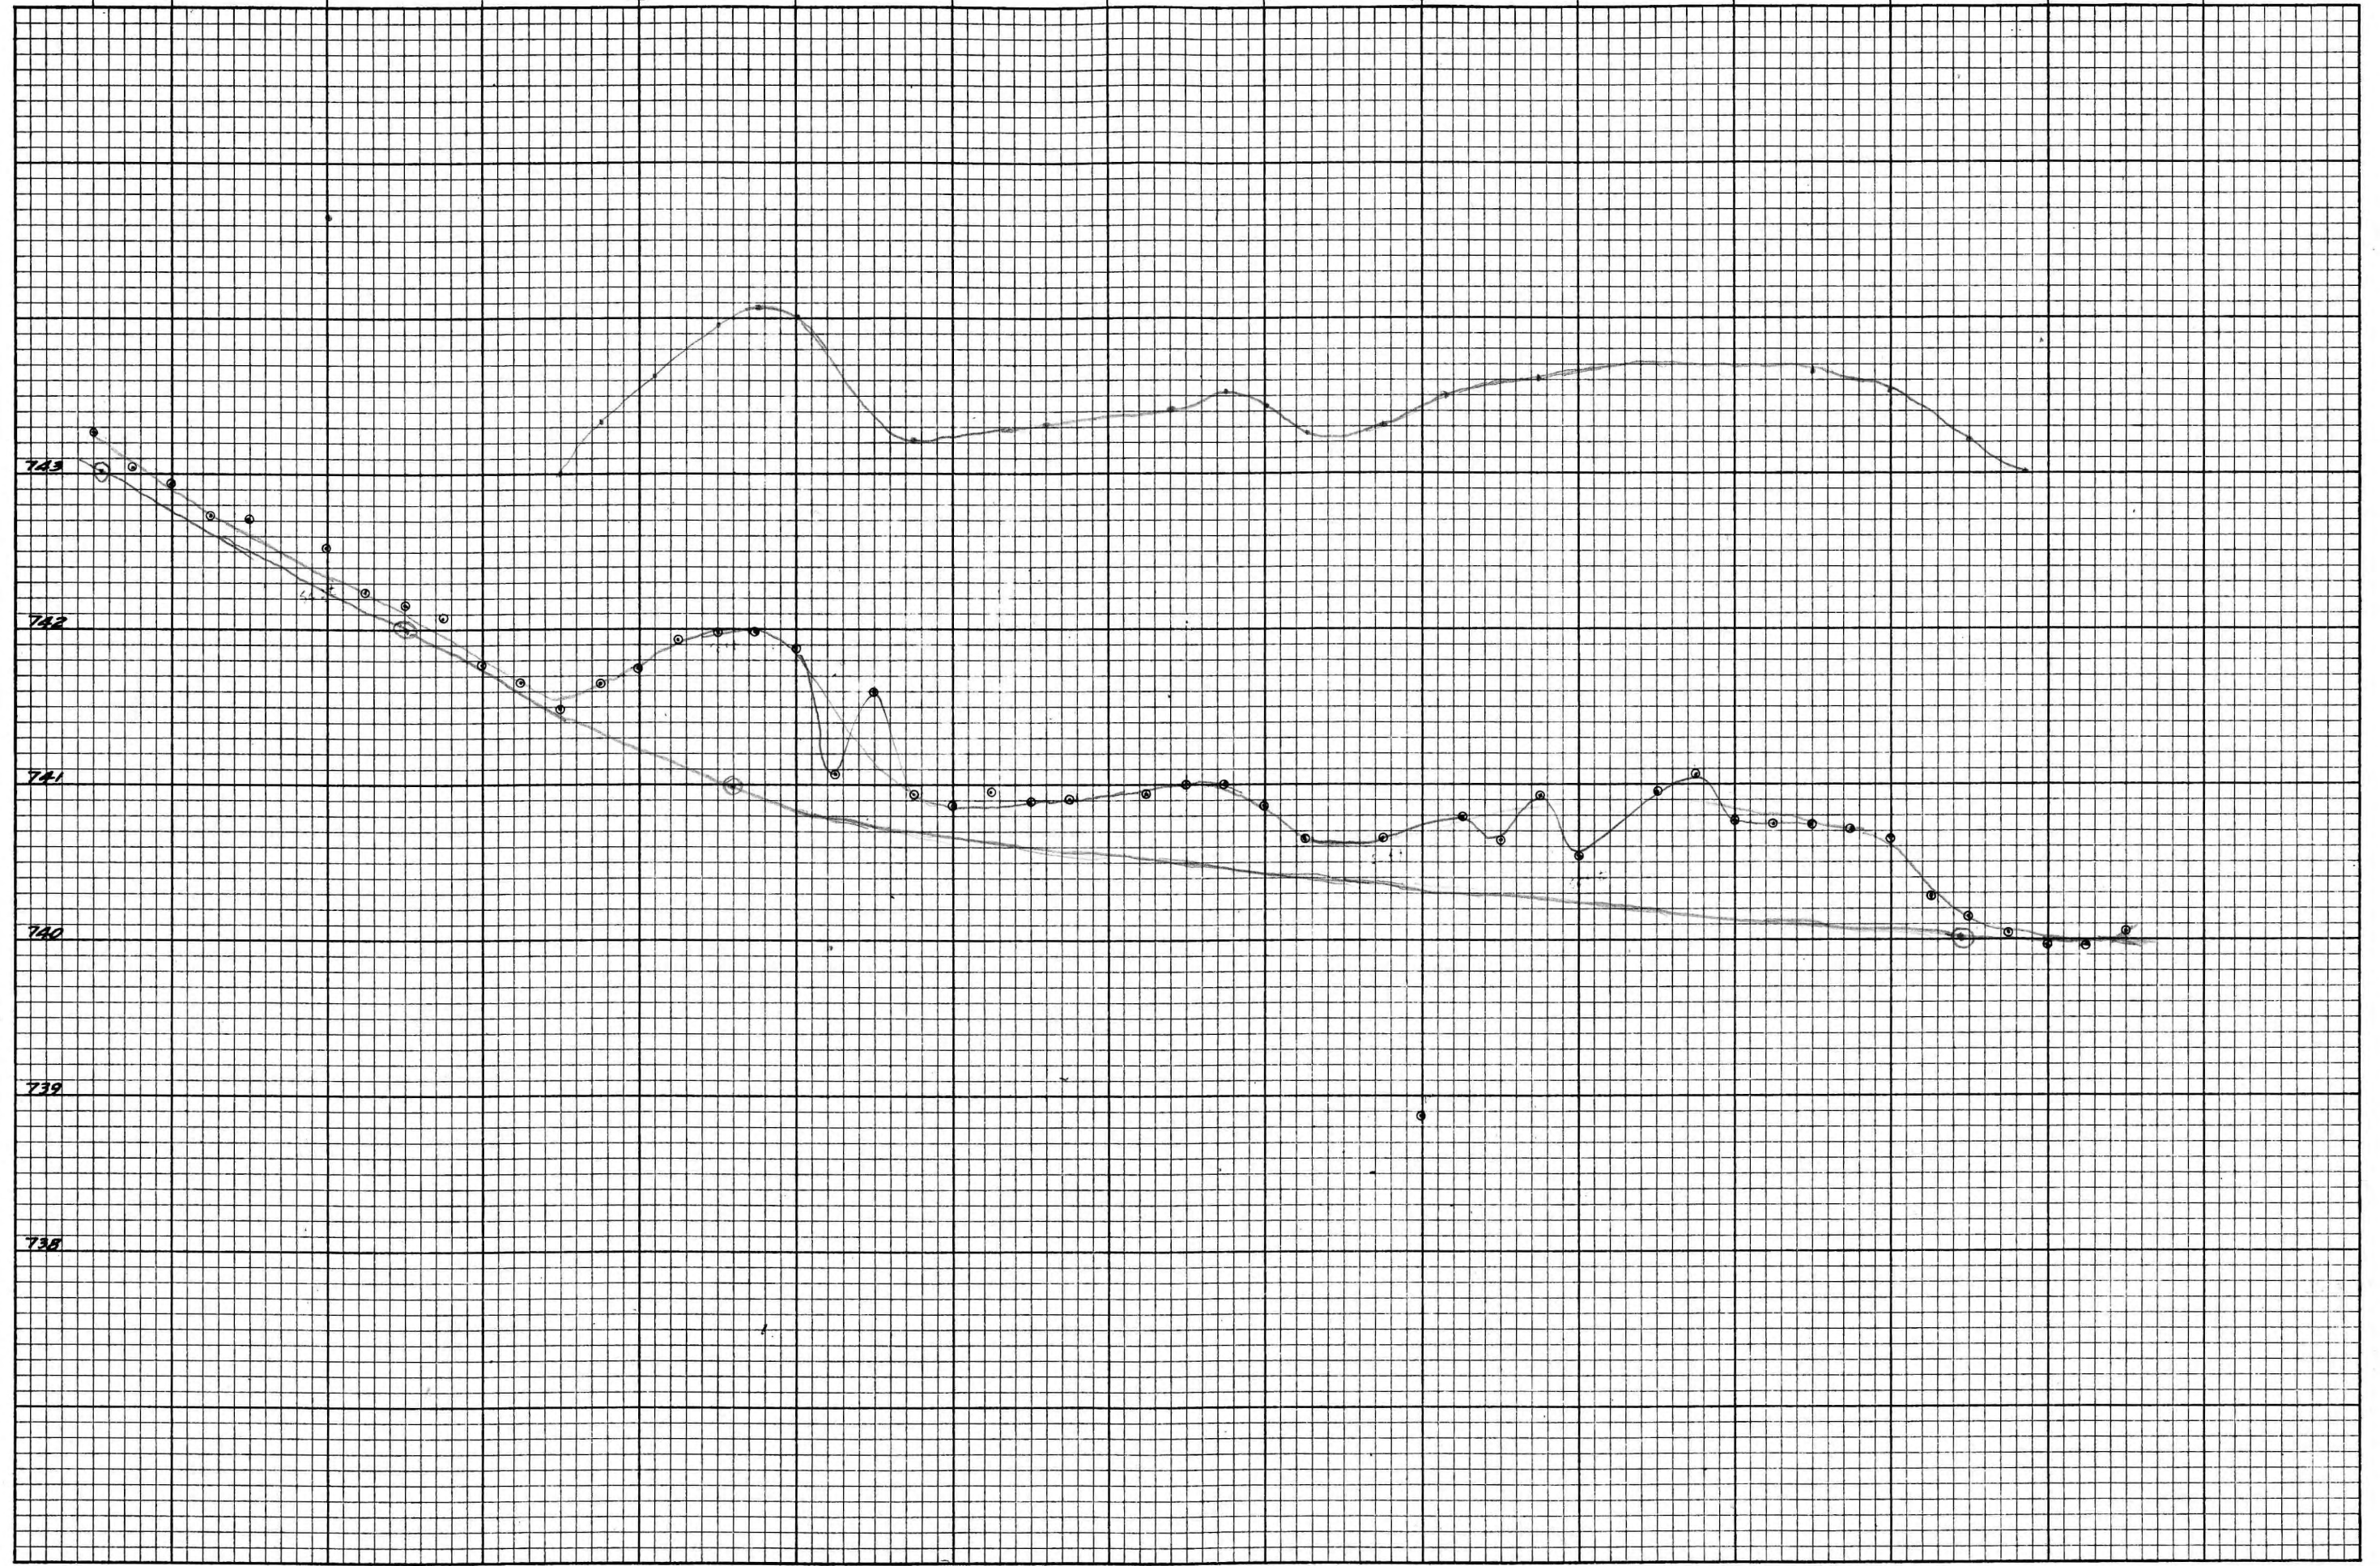

166 W

14 16 20 24 28 32 36 40 44 48 52 56 60 64 68

KE 10 X 10 TO THE INCH 47 0703
10 X 15 INCHES MADE IN U.S.A.
KEUFFEL & ESSER CO.