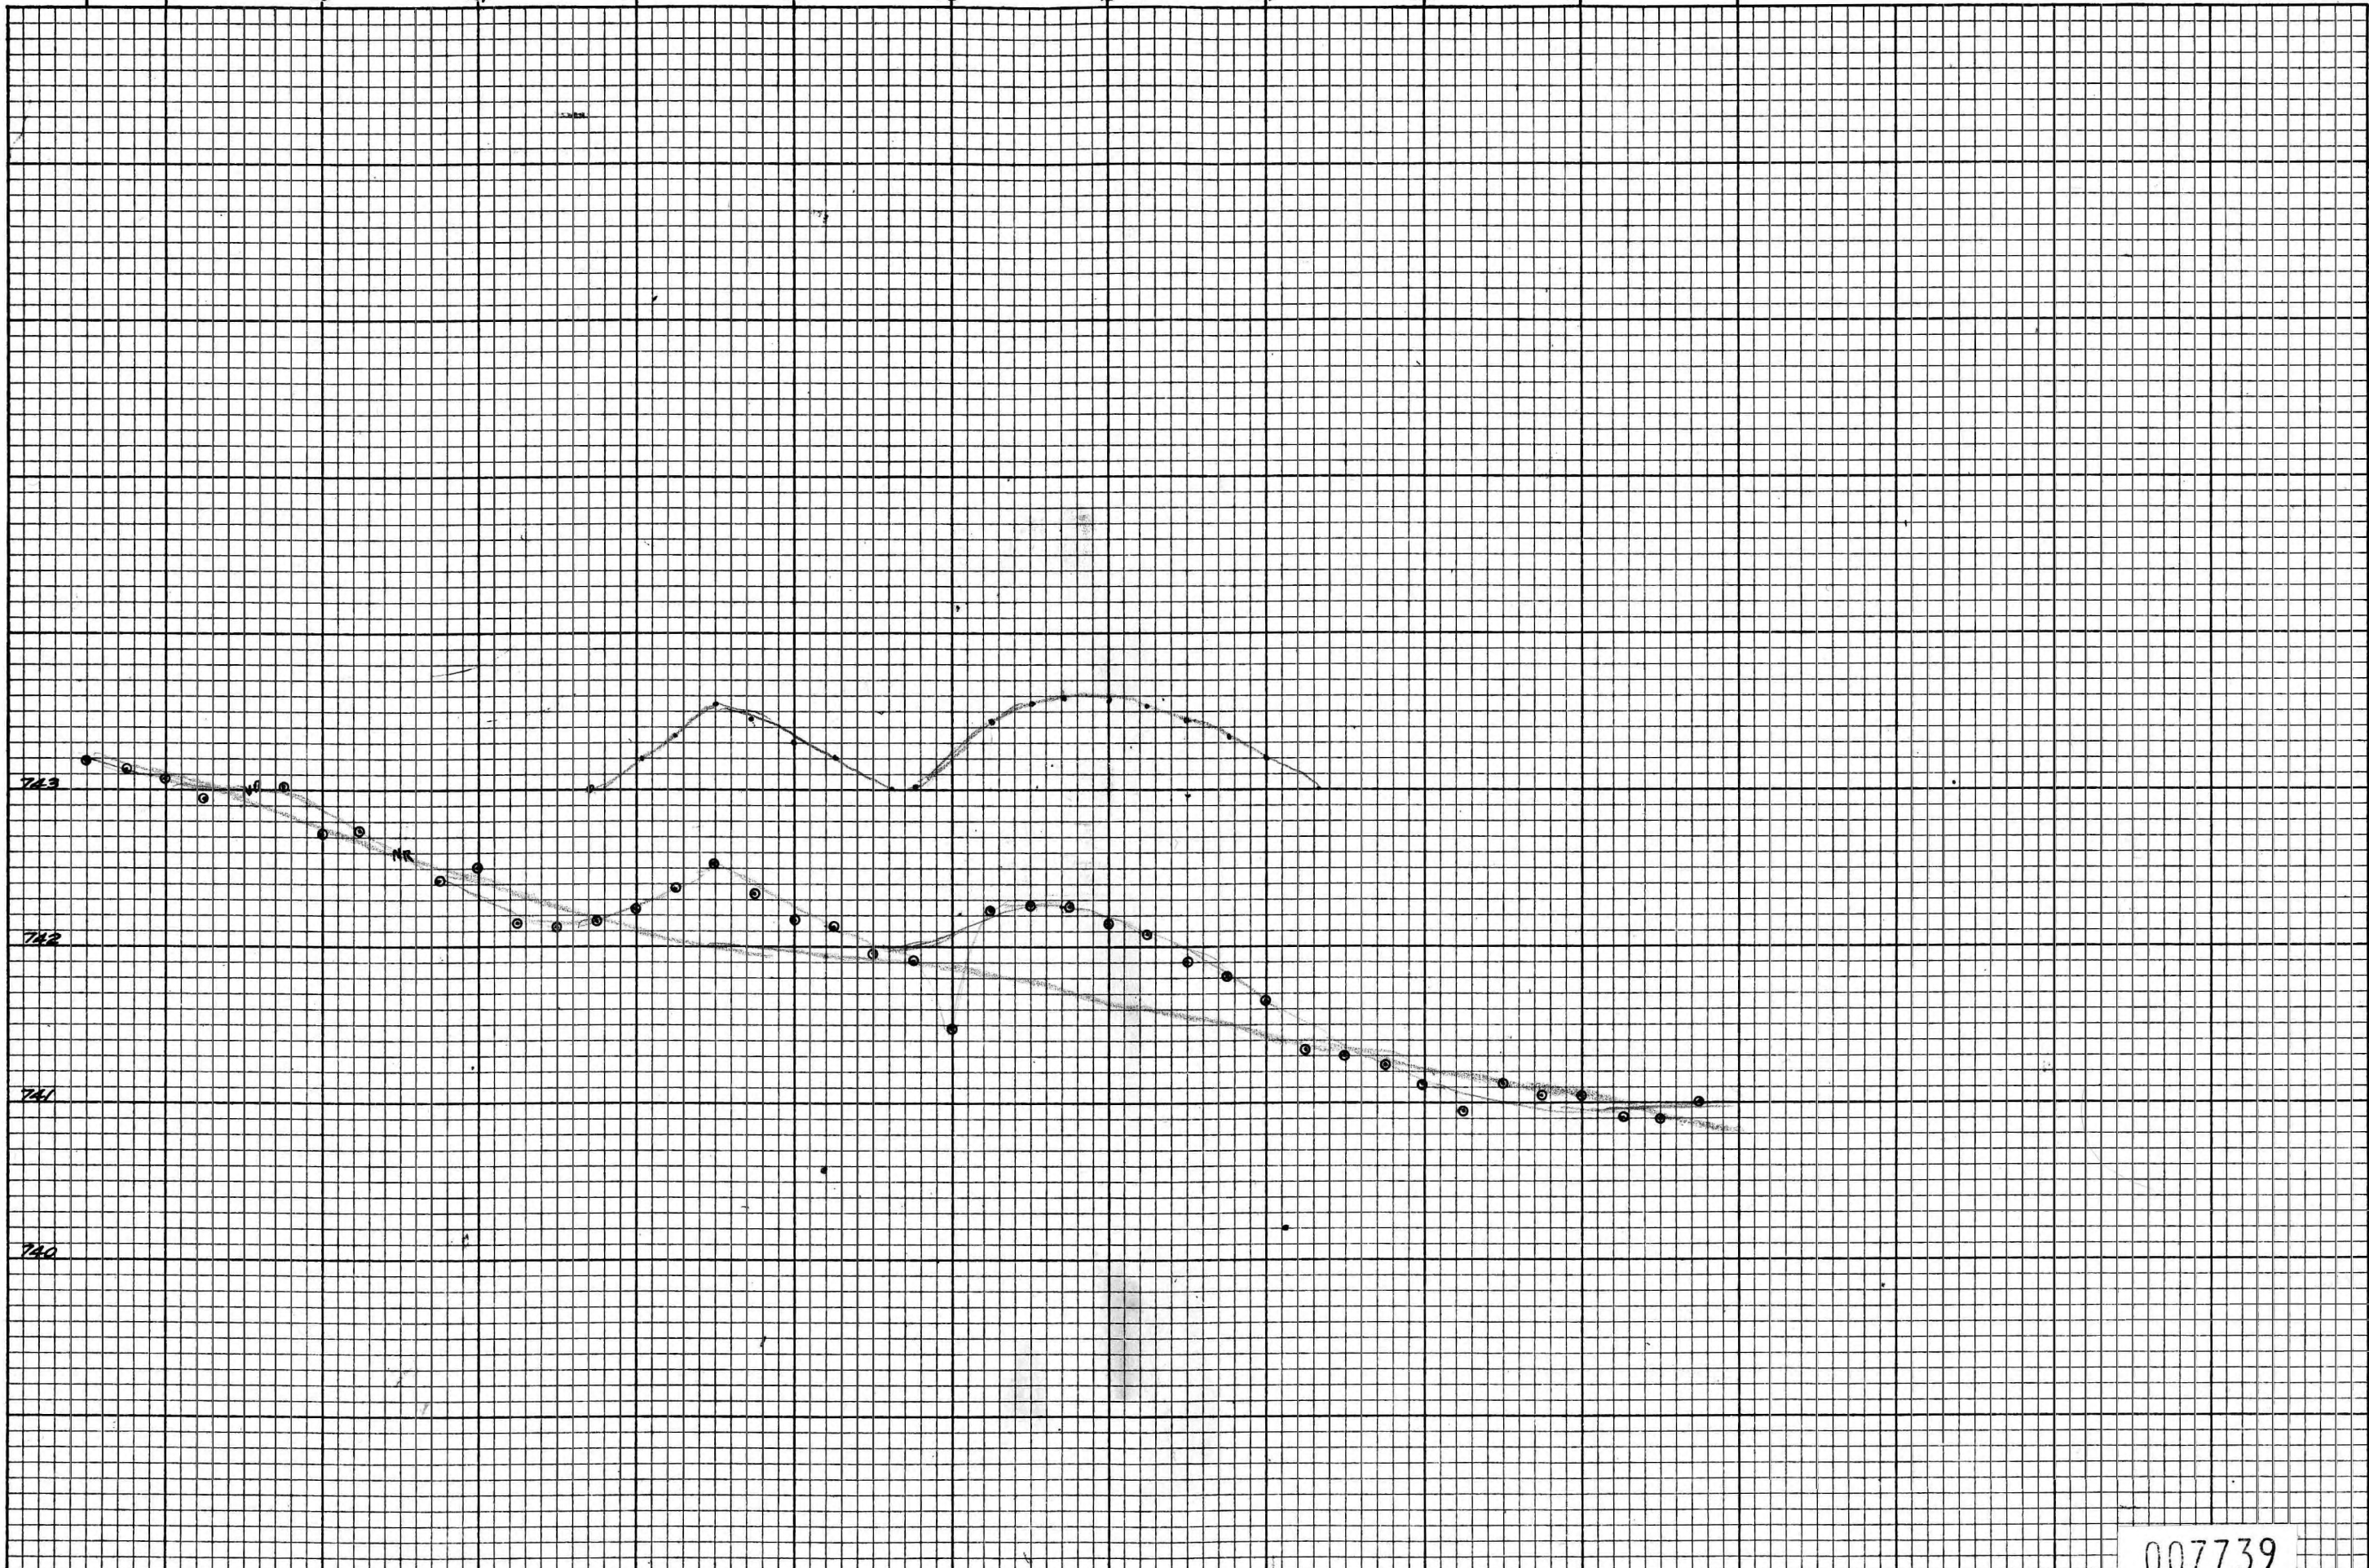

190 W

14 16 20 24 28 32 36 40 44 48 52 56

K&E 10 X 10 TO THE INCH 47 0703 MADE IN U.S.A. KEUFFEL & ESSER CO.

007739 Gravity Profiles Lyn Group

186w

K-E 10 X 10 TO THE INCH 47 0703
10 X 15 INCHES
MADE IN U.S.A.
KEUFFEL & ESSER CO.

182 W

14 N 18 22 26 30

K&E 10 X 10 TO THE INCH 47 0703
10 X 15 INCHES MADE IN U.S.A.
KEUFFEL & ESSER CO.

K&E 10 X 10 TO THE INCH 47 0703
10 X 15 INCHES MADE IN U.S.A.
KEUFFEL & ESSER CO.

K+E 10 X 10 TO THE INCH 47 0703
10 X 15 INCHES MADE IN U.S.A.
KEUFFEL & ESSER CO.