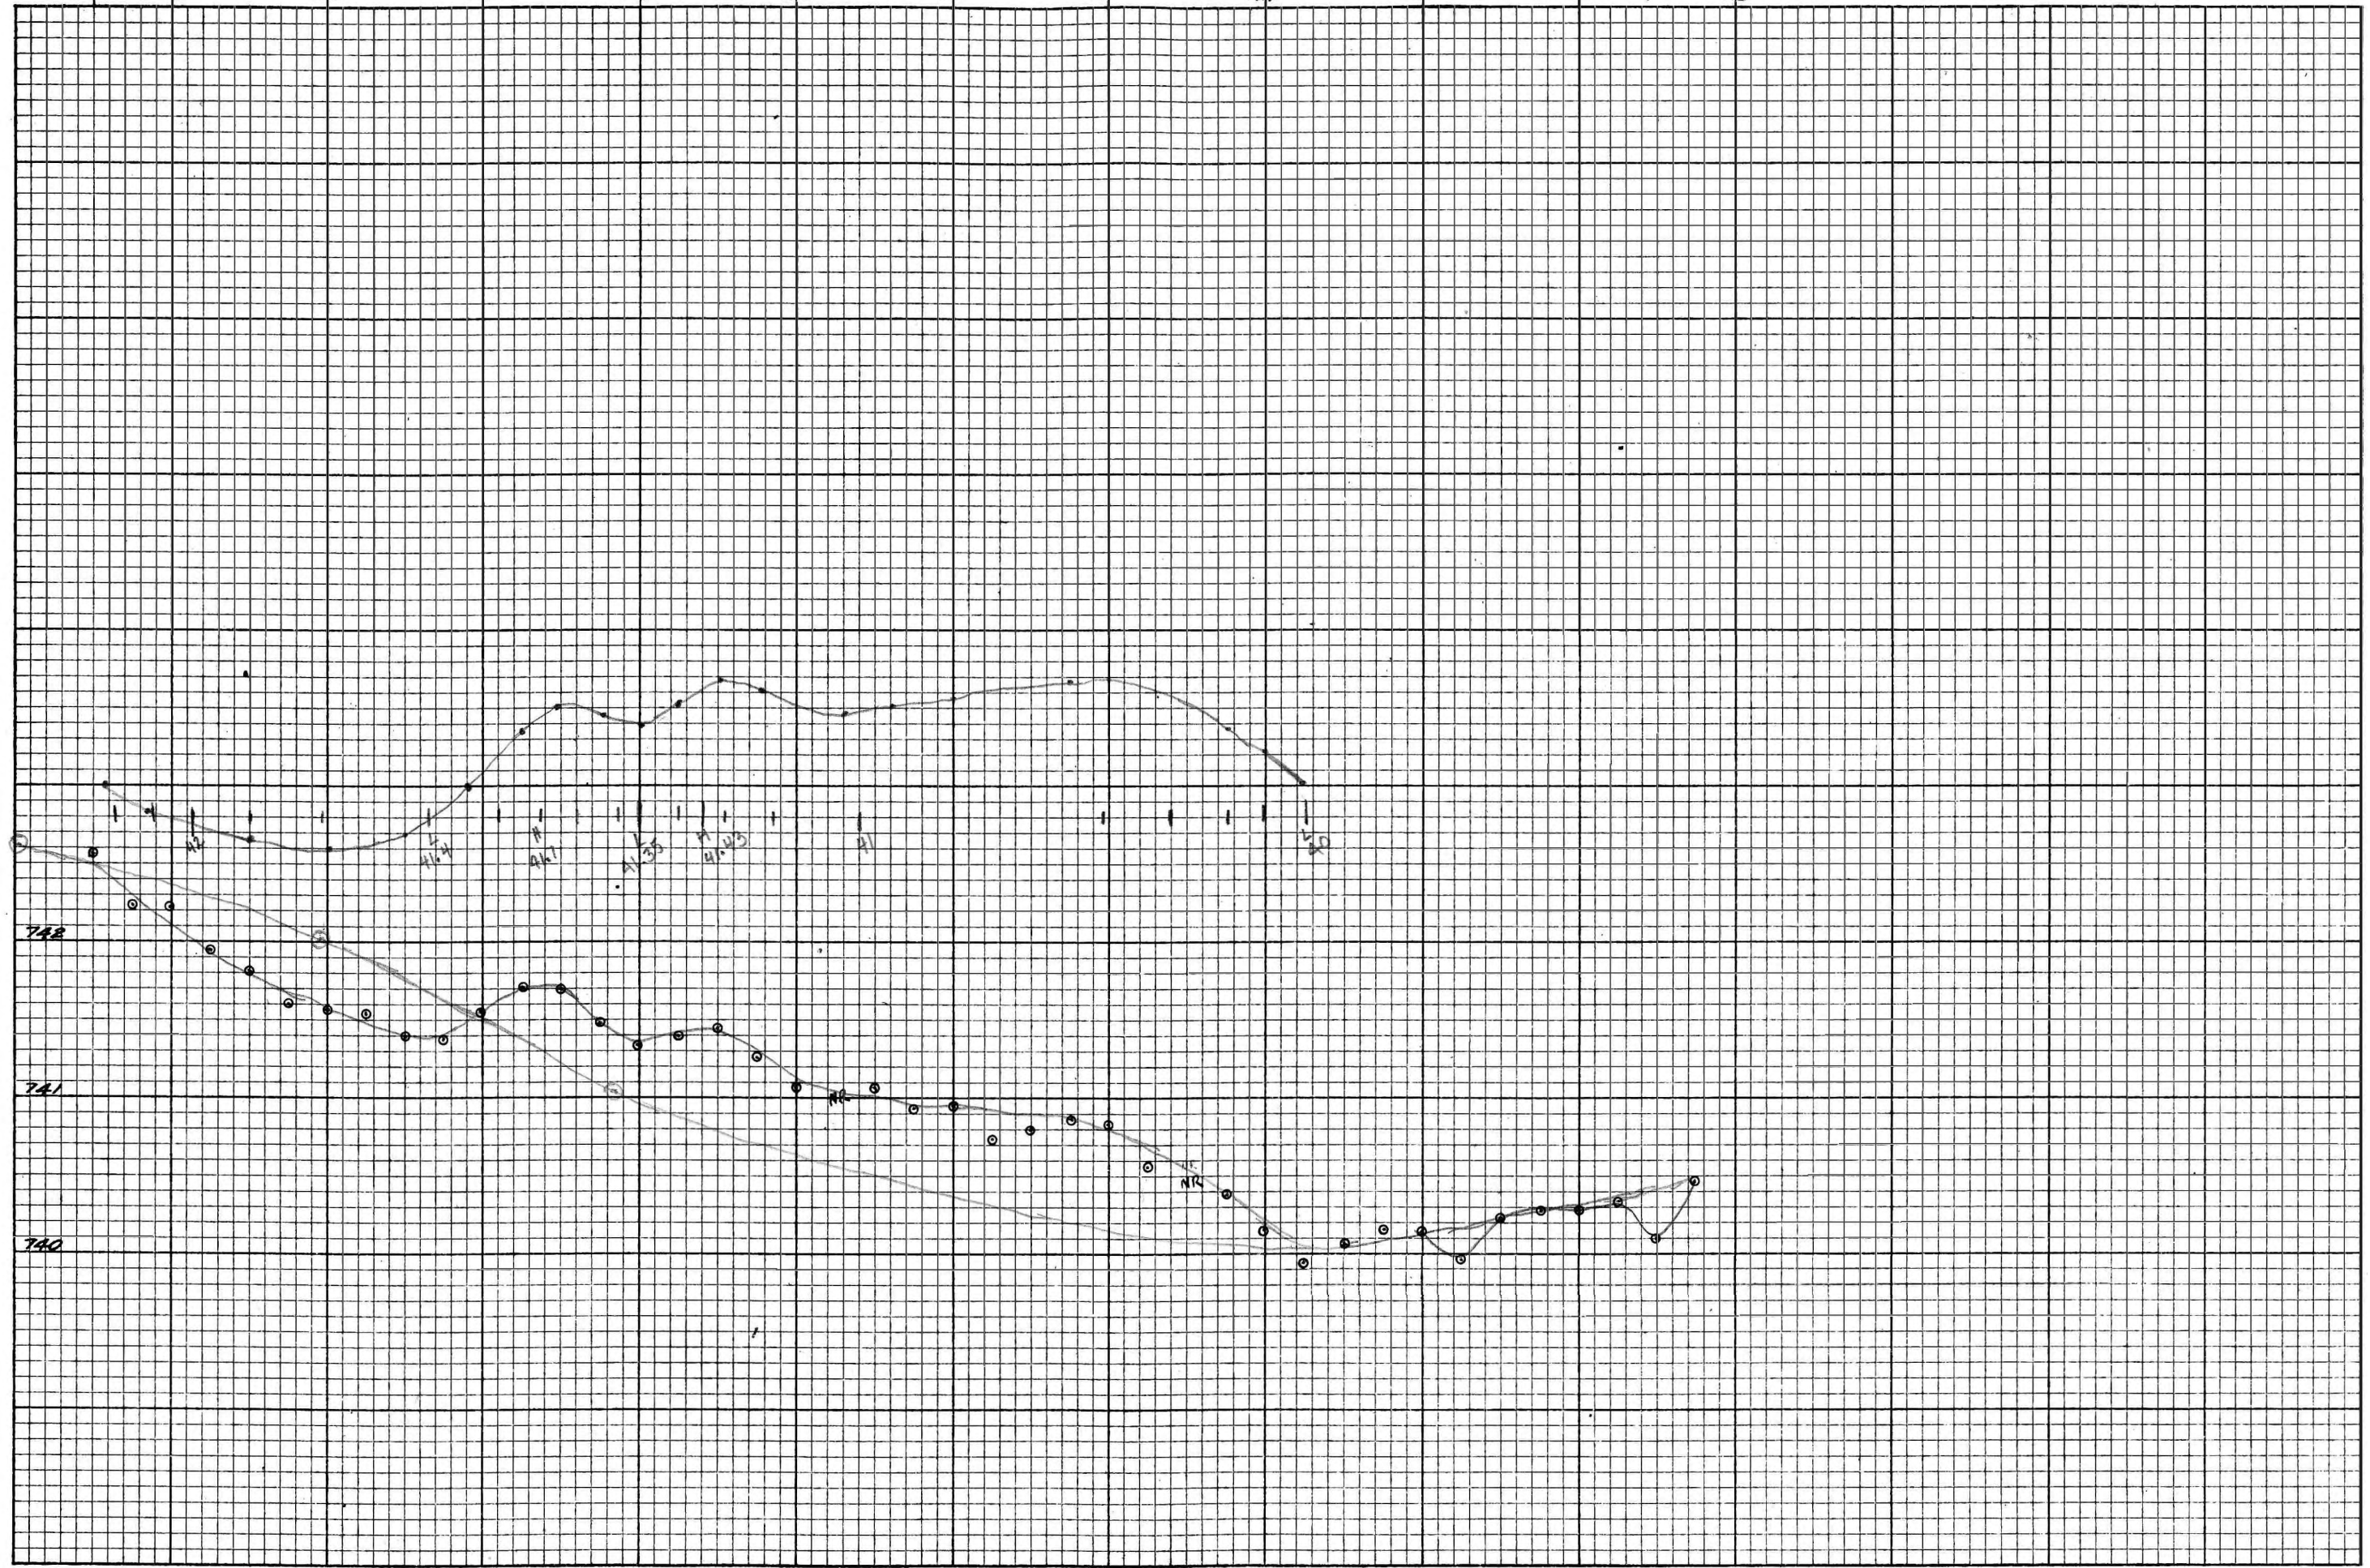

KE 10 X 10 TO THE INCH 47 0703
10 X 15 INCHES MADE IN U.S.A.
KEUFFEL & ESSER CO.

1960

14 16 20 24 28 32 36 40 44 48 52 56