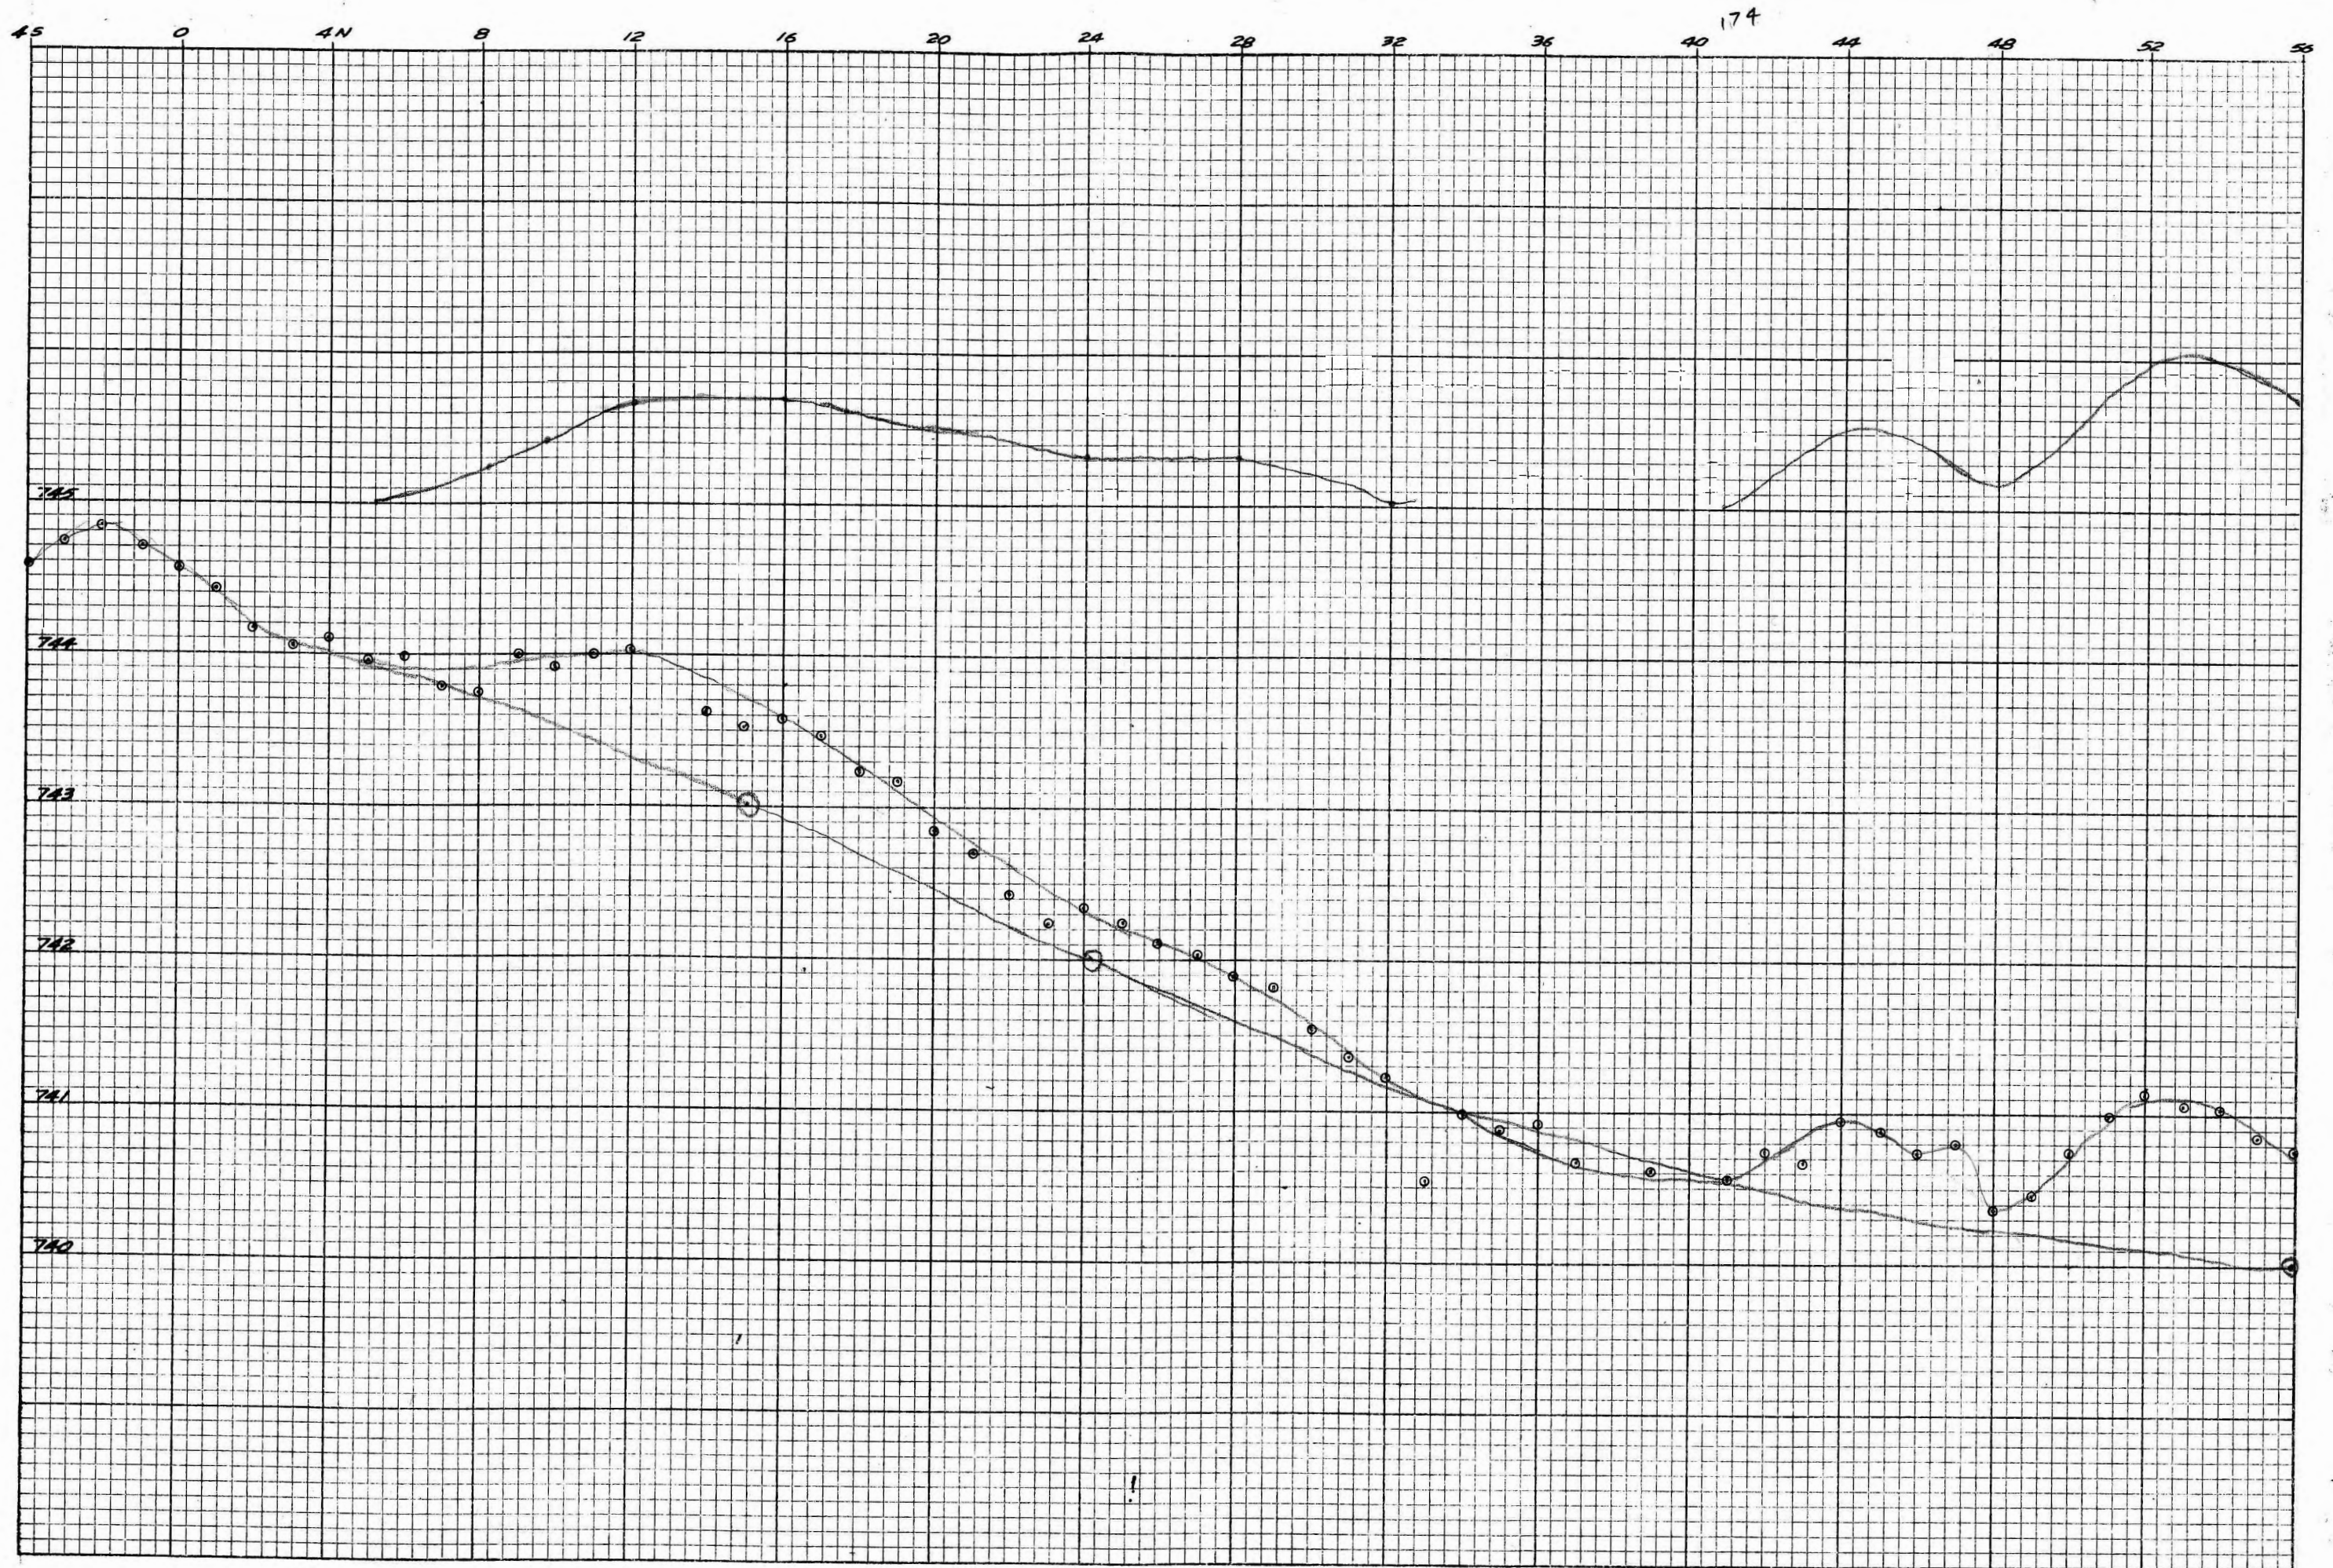

190 W

14 16 20 24 28 32 36 40 44 48 52 56

K&E 10 X 10 TO THE INCH 47 0703 MADE IN U.S.A. KEUFFEL & ESSER CO.

007739 Gravity Profiles Lyn Group

186w

K-E 10 X 10 TO THE INCH 47 0703
10 X 15 INCHES
MADE IN U.S.A.
KEUFFEL & ESSER CO.

182 W

14 N 18 22 26 30

K&E 10 X 10 TO THE INCH 47 0703
10 X 15 INCHES MADE IN U.S.A.
KEUFFEL & ESSER CO.

K&E 10 X 10 TO THE INCH 47 0703
10 X 15 INCHES MADE IN U.S.A.
KEUFFEL & ESSER CO.

K+E 10 X 10 TO THE INCH 47 0703
10 X 15 INCHES MADE IN U.S.A.
KEUFFEL & ESSER CO.