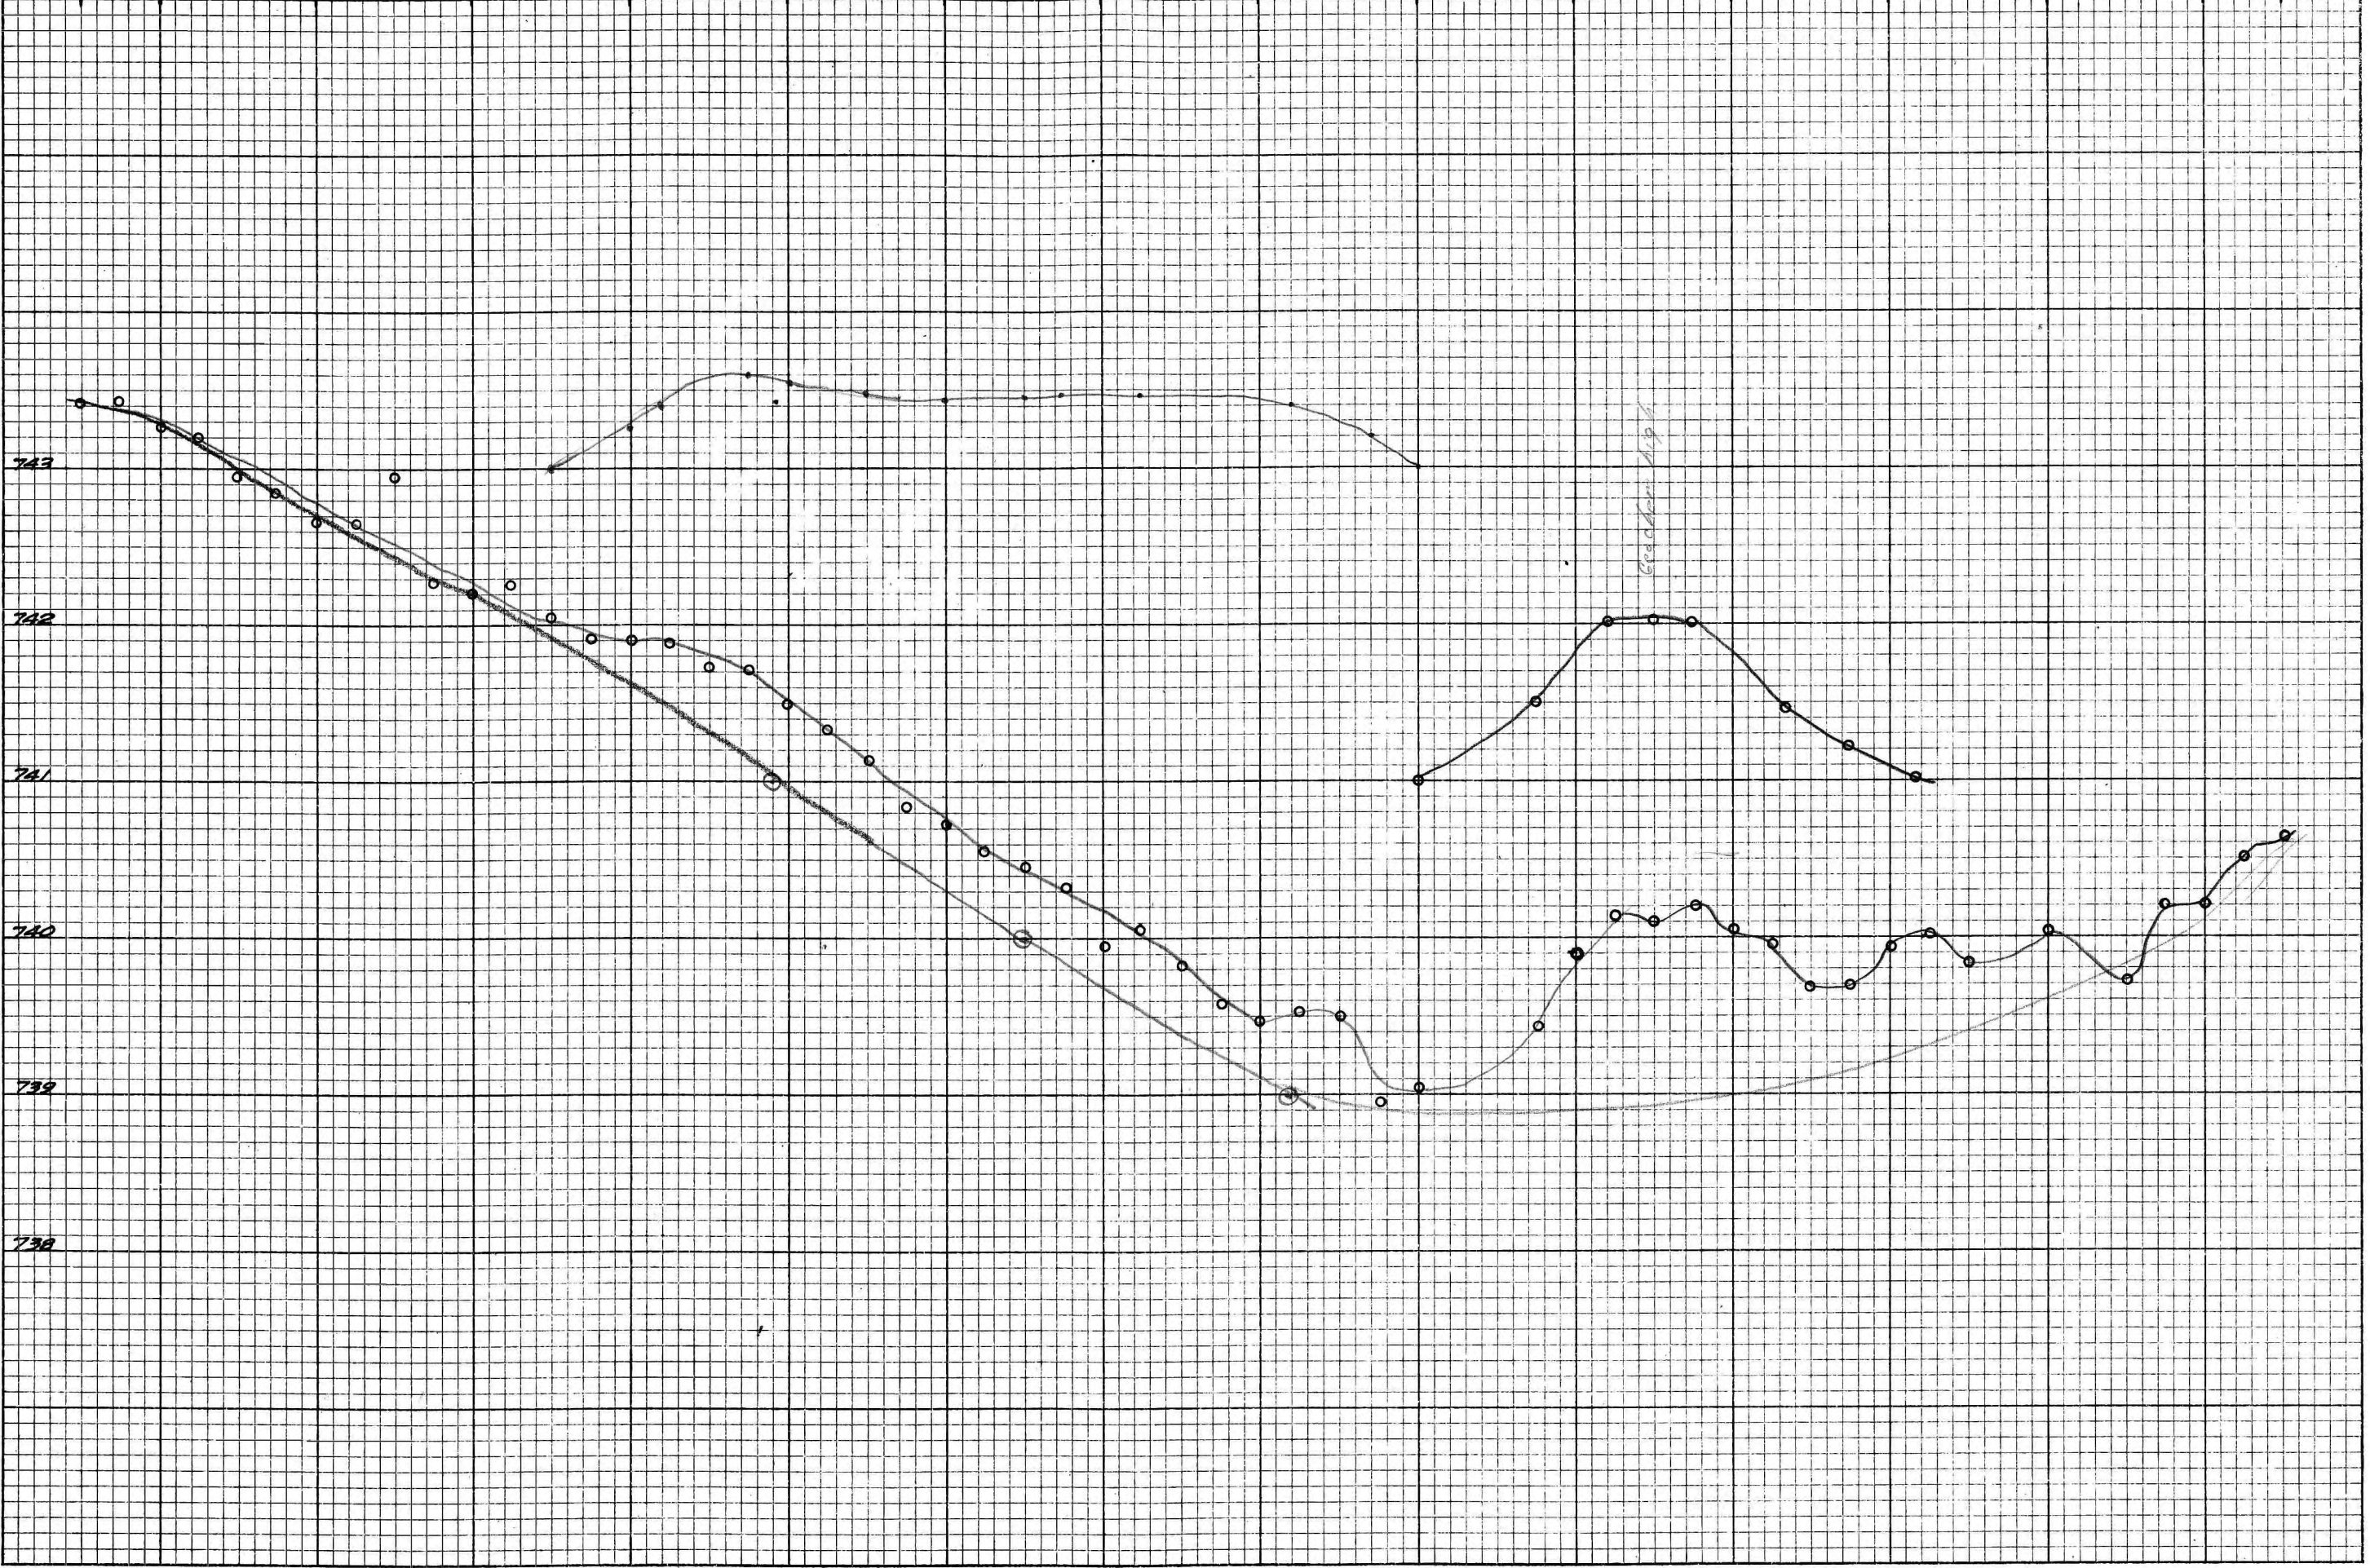

Lyn Claim Group,
 CEM, Gravity, and
 Topographic Pr
 Line 138

134 W

14 16 20 24 28 32 36 40 44 48 52 56 60 64 68

K+E 10 X 10 TO THE INCH 47 0703
10 X 15 INCHES MADE IN U.S.A.
KEUFFEL & ESSER CO.

14 N 16 20 24 28 32 36 40 44 48 52 56 60 64 68 70