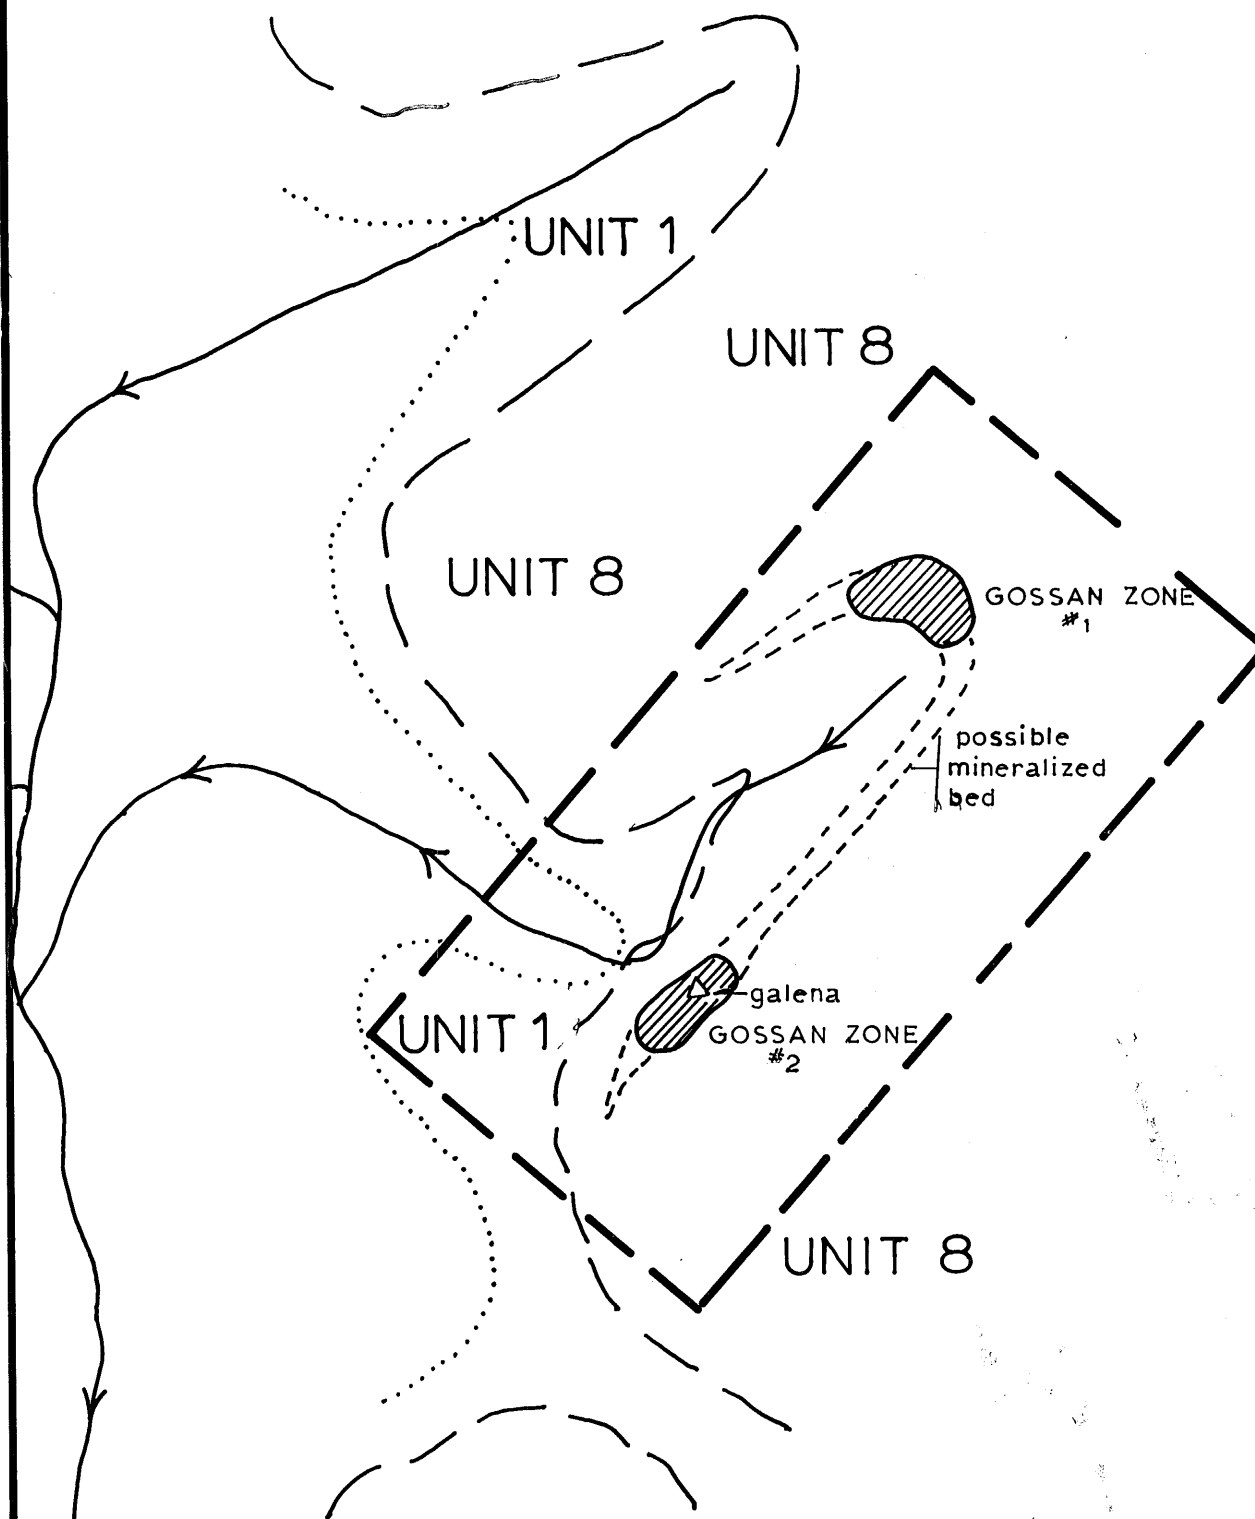

DYNASTY EXPLORATIONS LTD  
REEF PROJECT  
ID GROUP(geology)

SCALE 1"=1320'

N.T.S.: 116 A-13

DATE: OCT. 1974

— / — contact  
 ..... limit of outcrop  
 ▨ gossan

007800