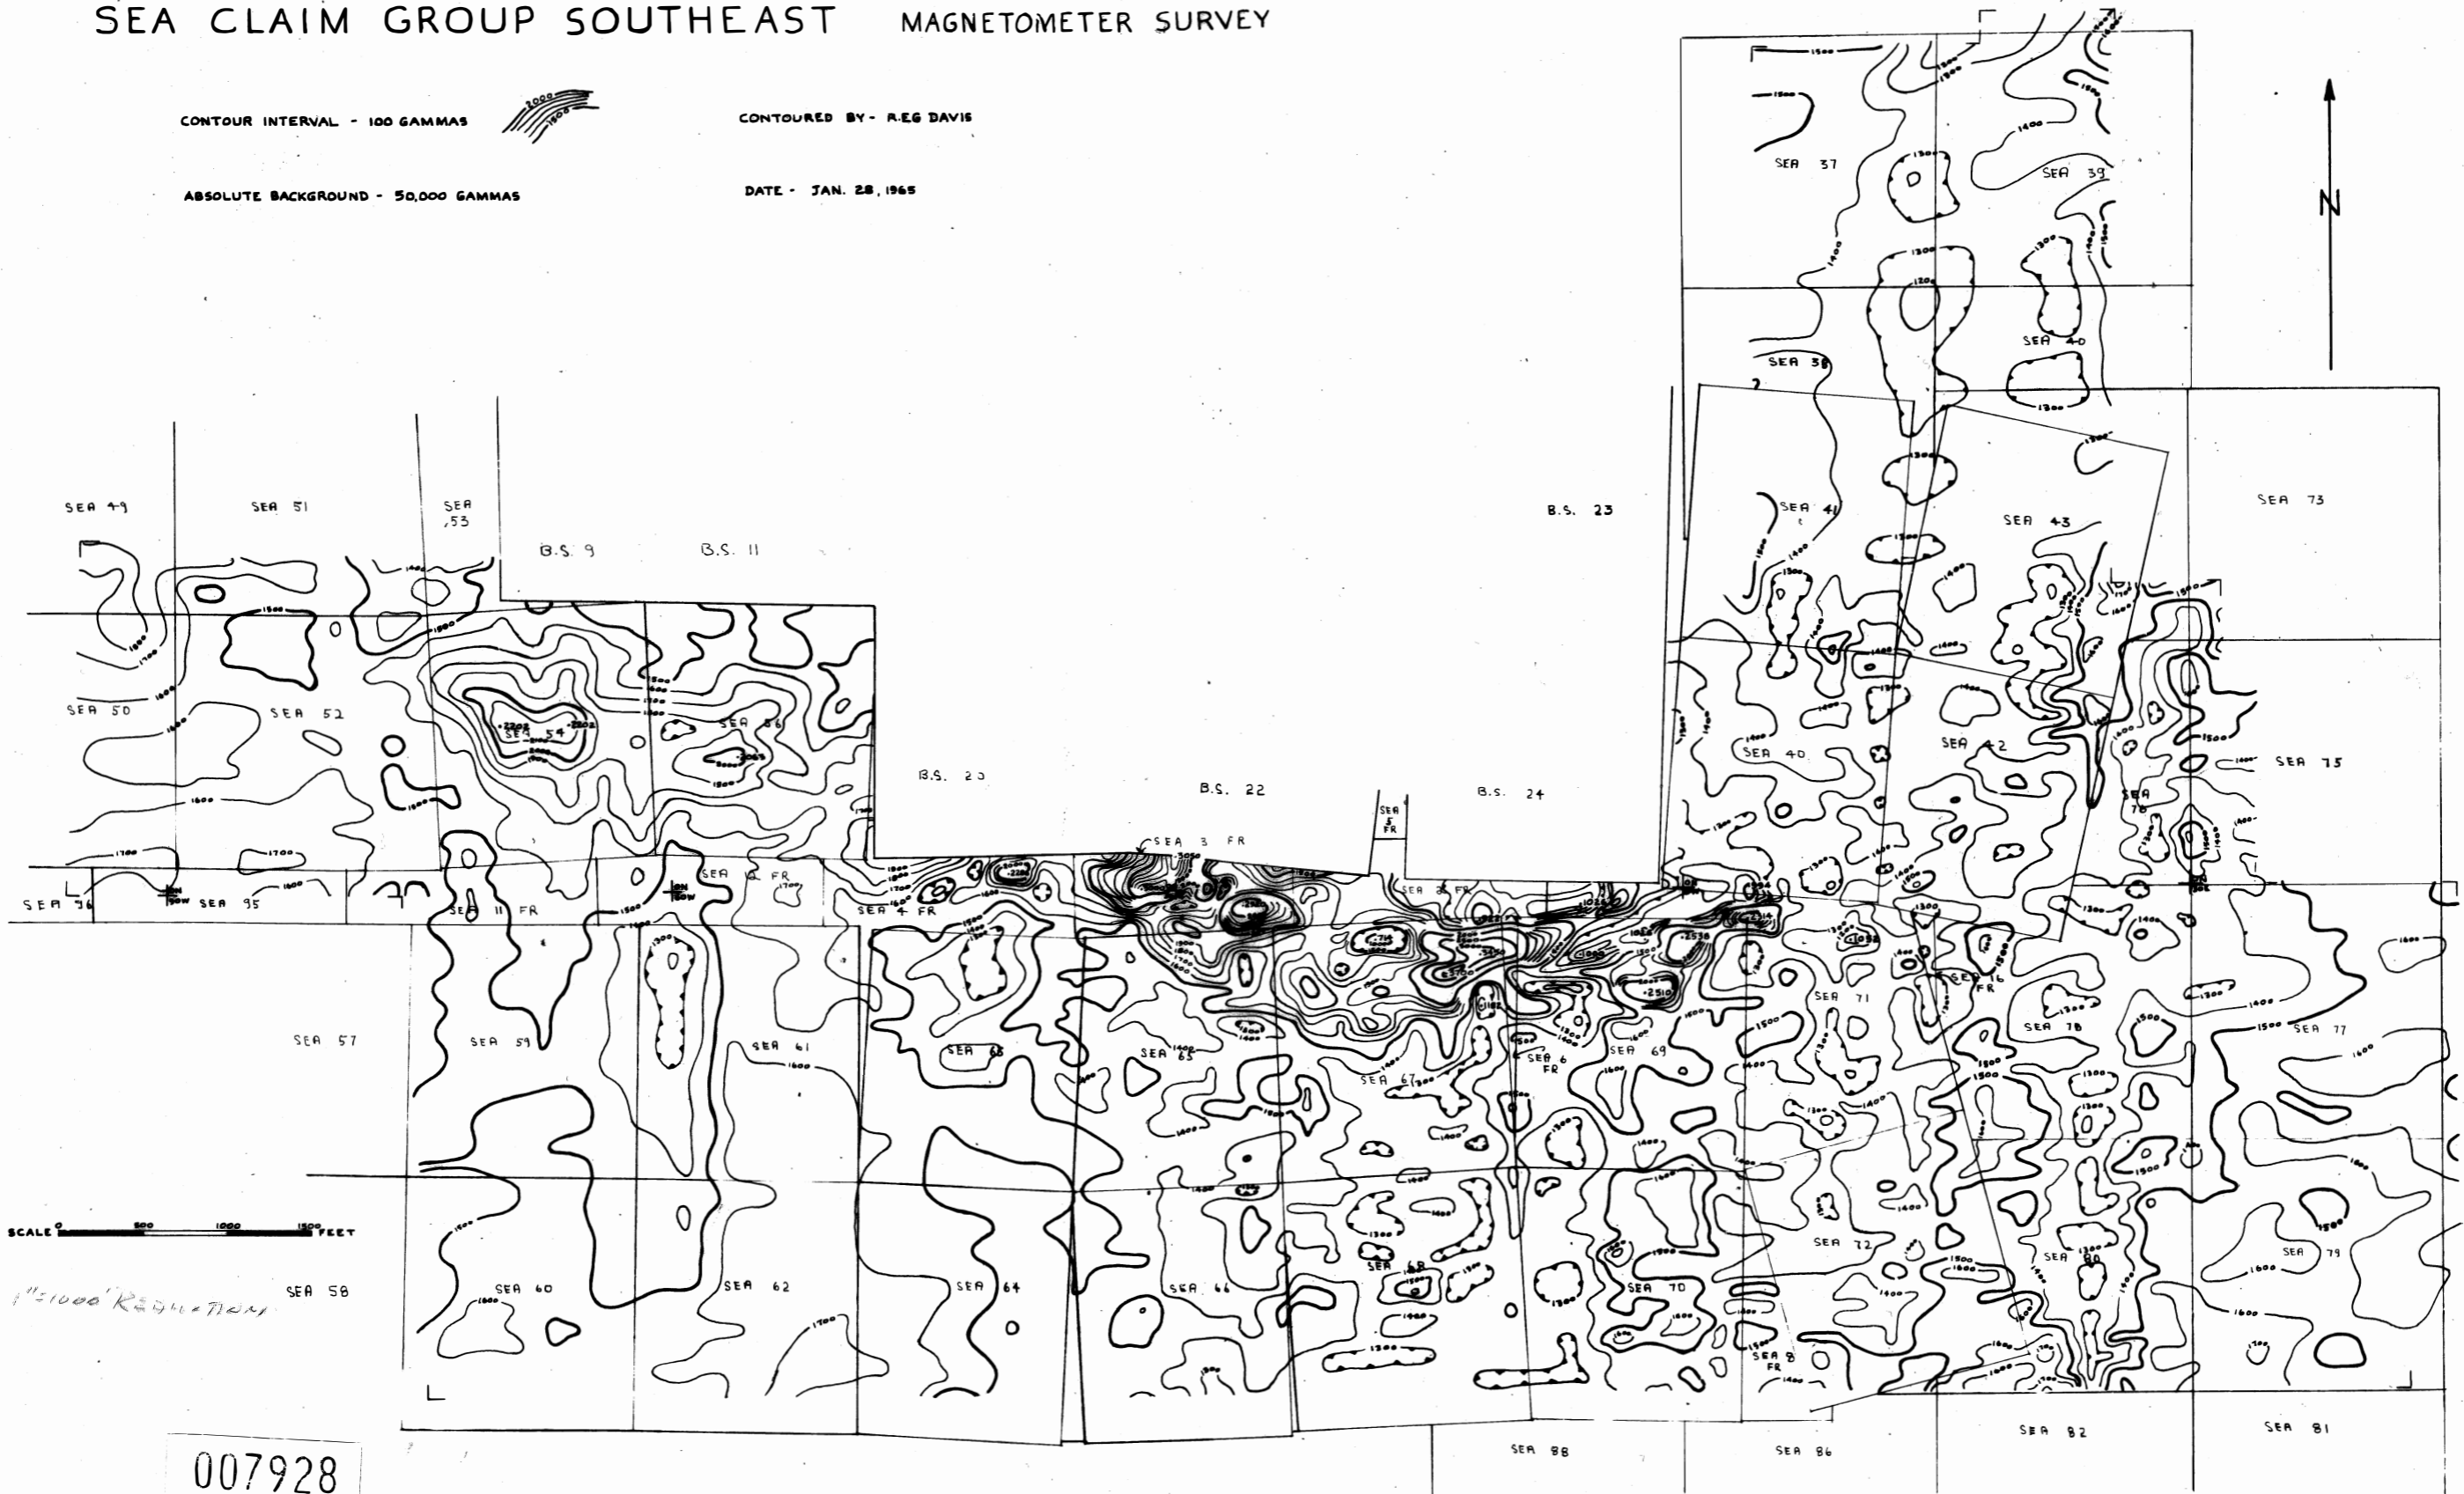

SEA CLAIM GROUP SOUTHEAST MAGNETOMETER SURVEY

CONTOUR INTERVAL - 100 GAMMAS

CONTOURED BY - R.E.G DAVIS

ABSOLUTE BACKGROUND - 50,000 GAMMAS

DATE - JAN. 28, 1965

SCALE 0 500 1000 1500 FEET

1"=1000' REDUCTION

007928