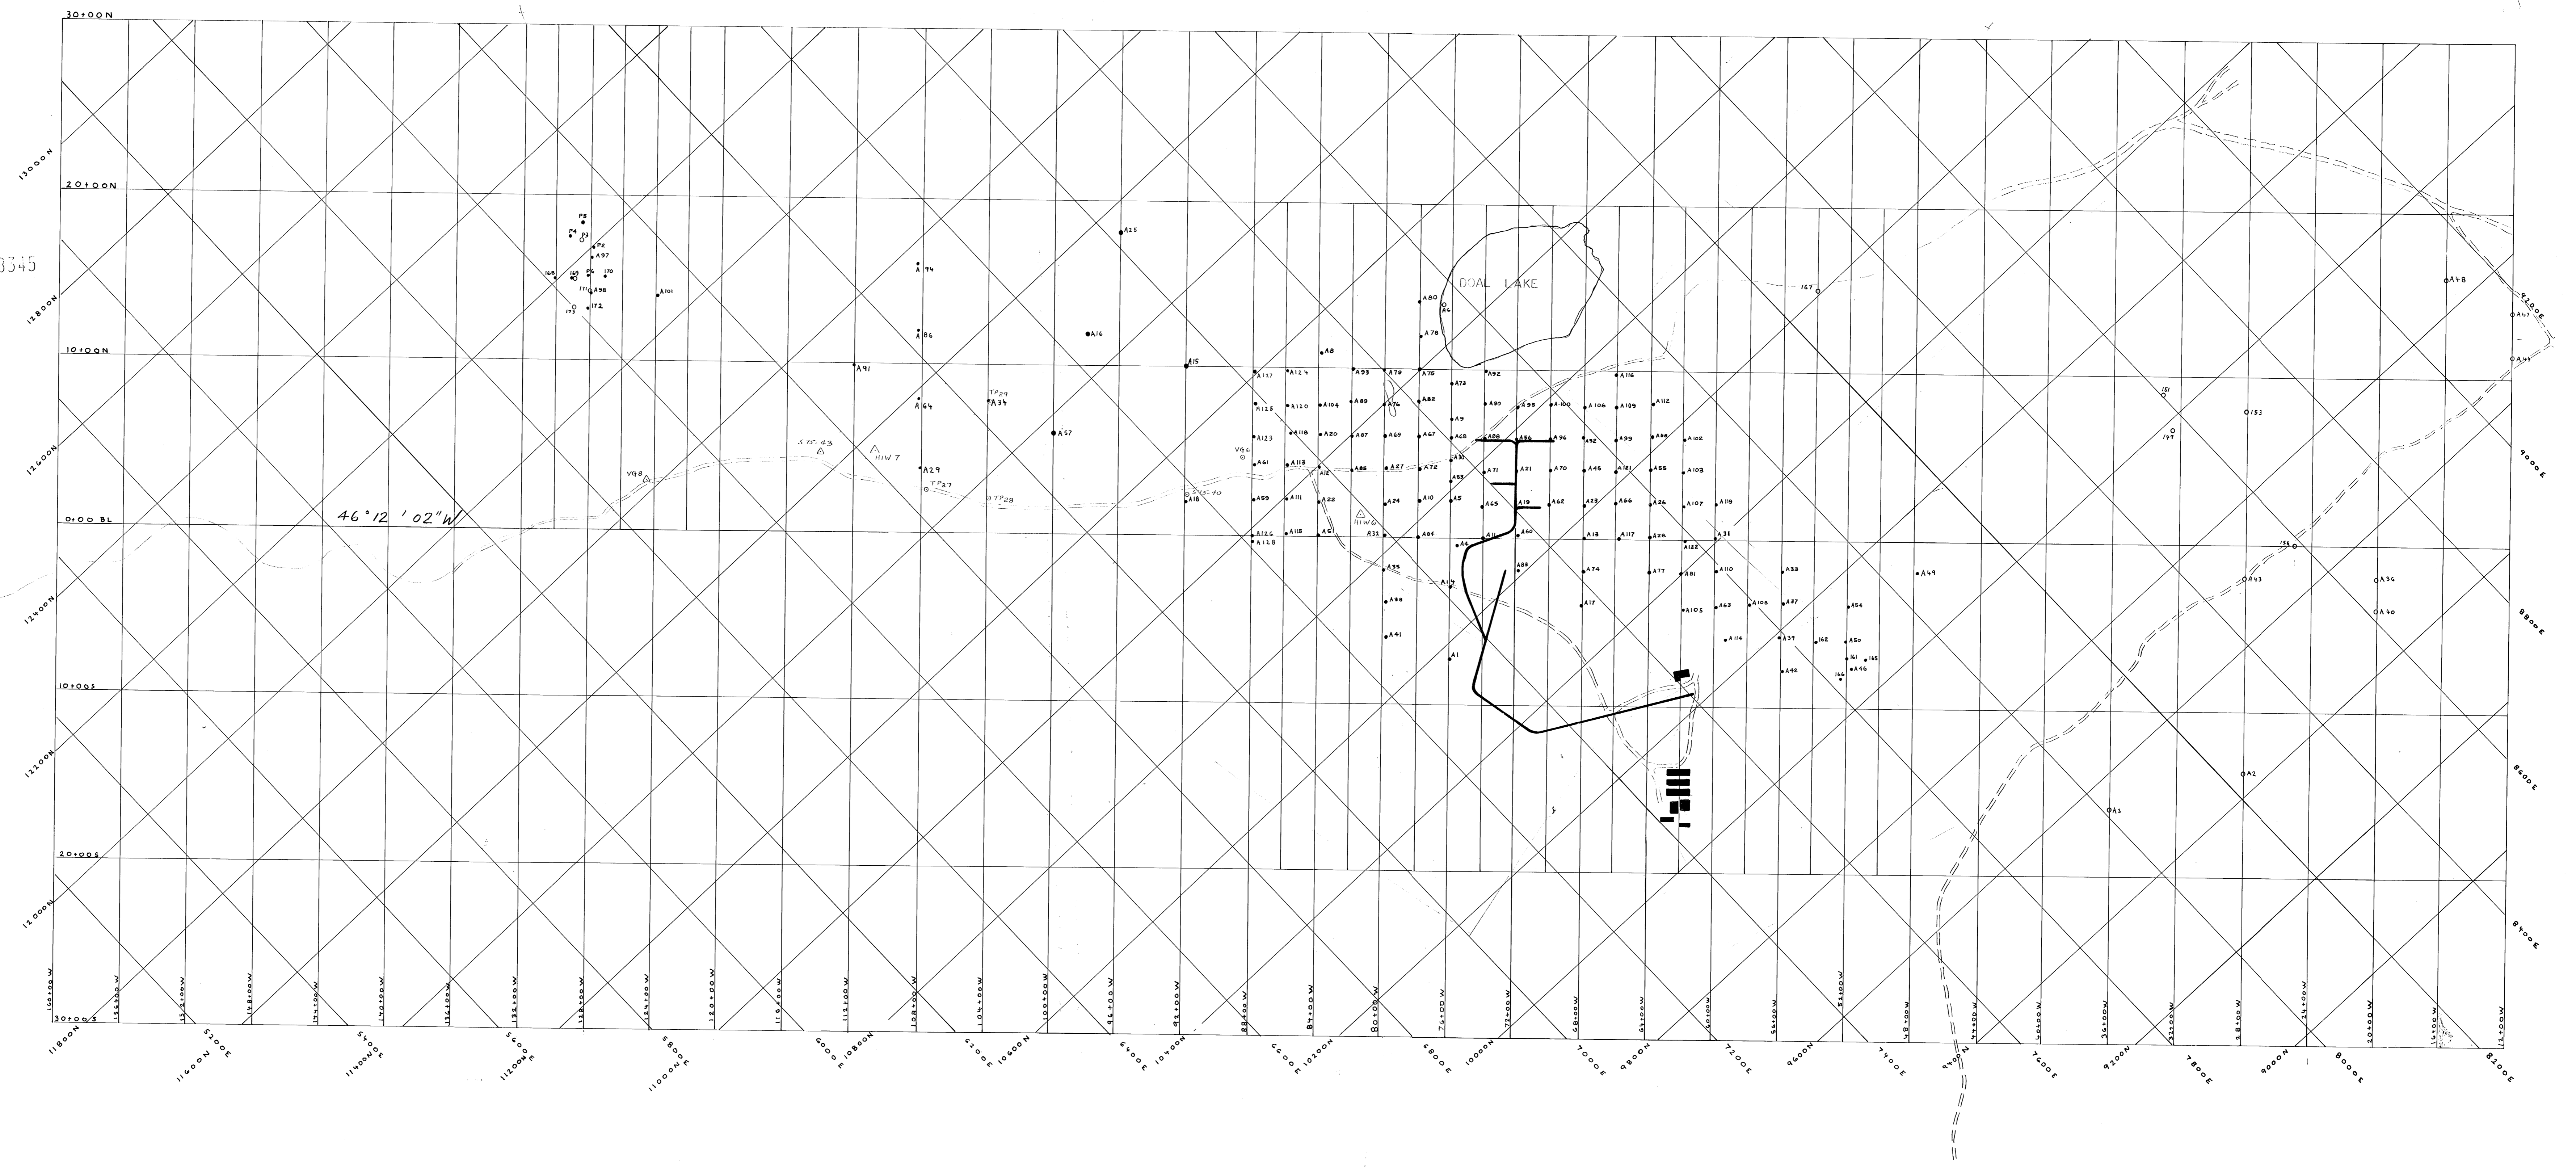

LEGEND

Map Plan View of DDH Locations  
as plotted from HIW coordinates  
Modified Geophysical Grid and  
HIW Coordinate Grid shown  
• surveyed DDH  
○ unsurveyed DDH

Scale 1:5000

008345