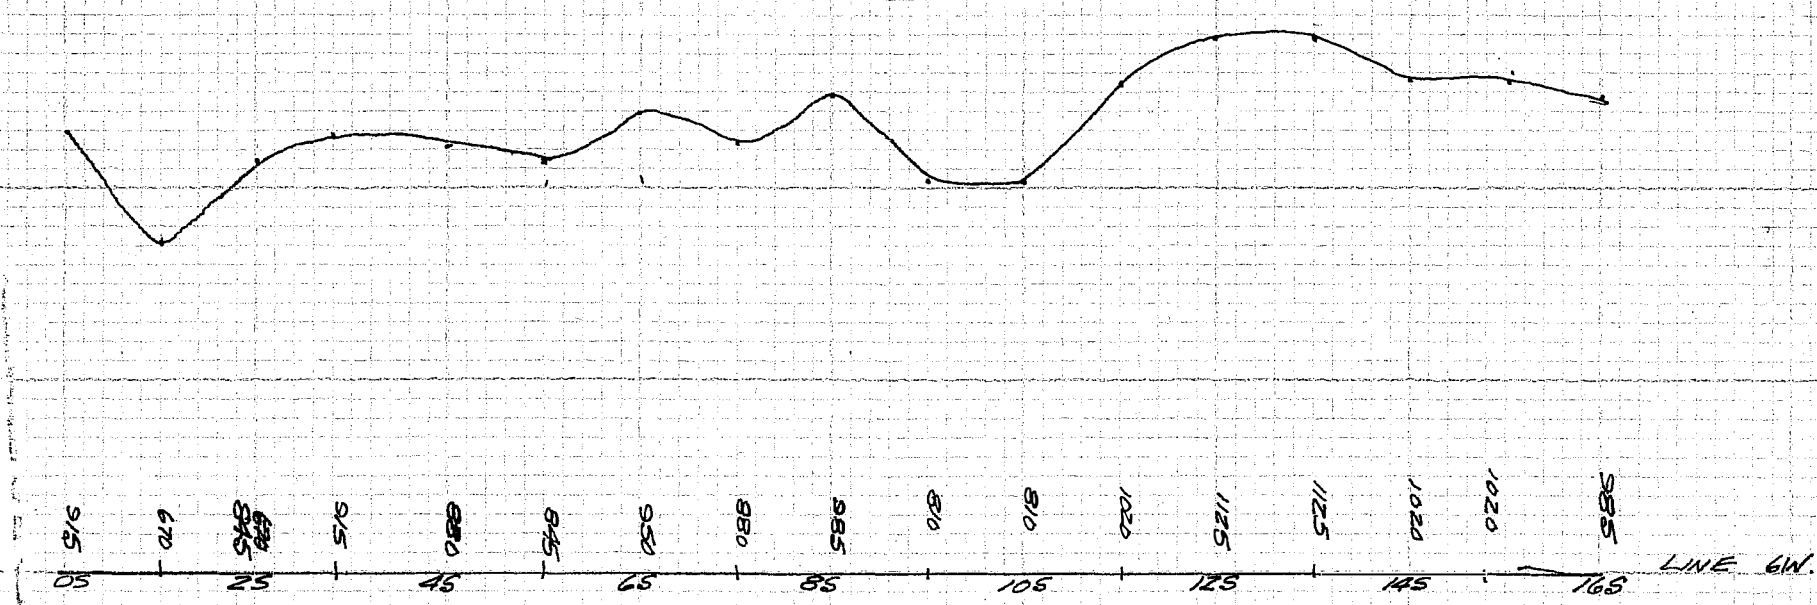

5000

4000

0

12000

8000

4000

KERR-ADDISON MINES LTD
 MAGNETIC PROFILE
 LINE 6W (05-165)
 7W (165-305)
 SCALE 1IN = 200 FT
 400 F
 OPERATOR: J. L. IRVINE
 JUNE 1964
 SWIM LAKES GROUP

008686