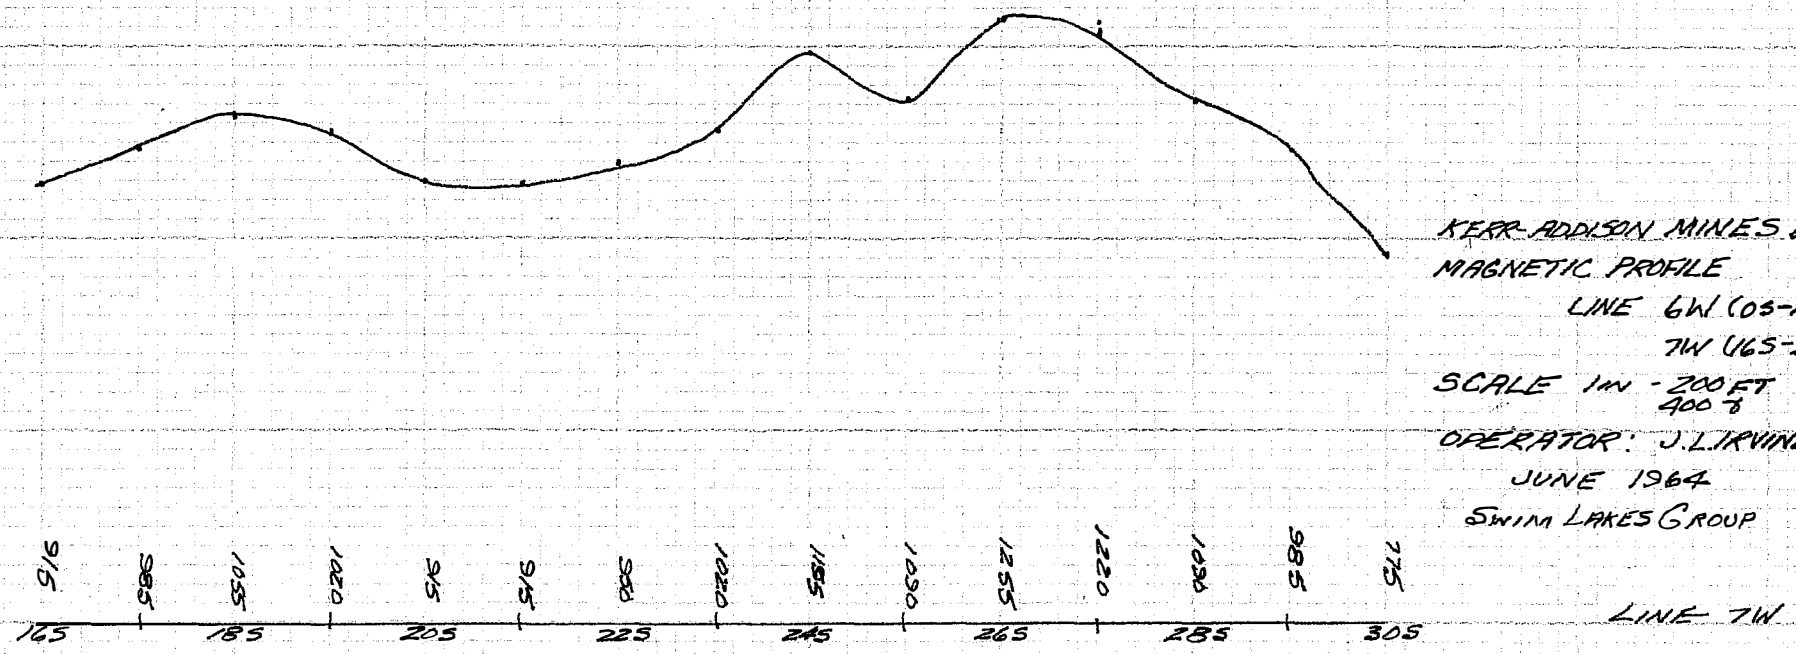

5000

4000

0

12000

8000

4000

KERR-ADDISON MINES LTD
 MAGNETIC PROFILE
 LINE 6W (05-165)
 7W (165-305)
 SCALE 1IN = 200 FT
 400 F
 OPERATOR: J. L. IRVINE
 JUNE 1964
 SWIM LAKES GROUP

008686