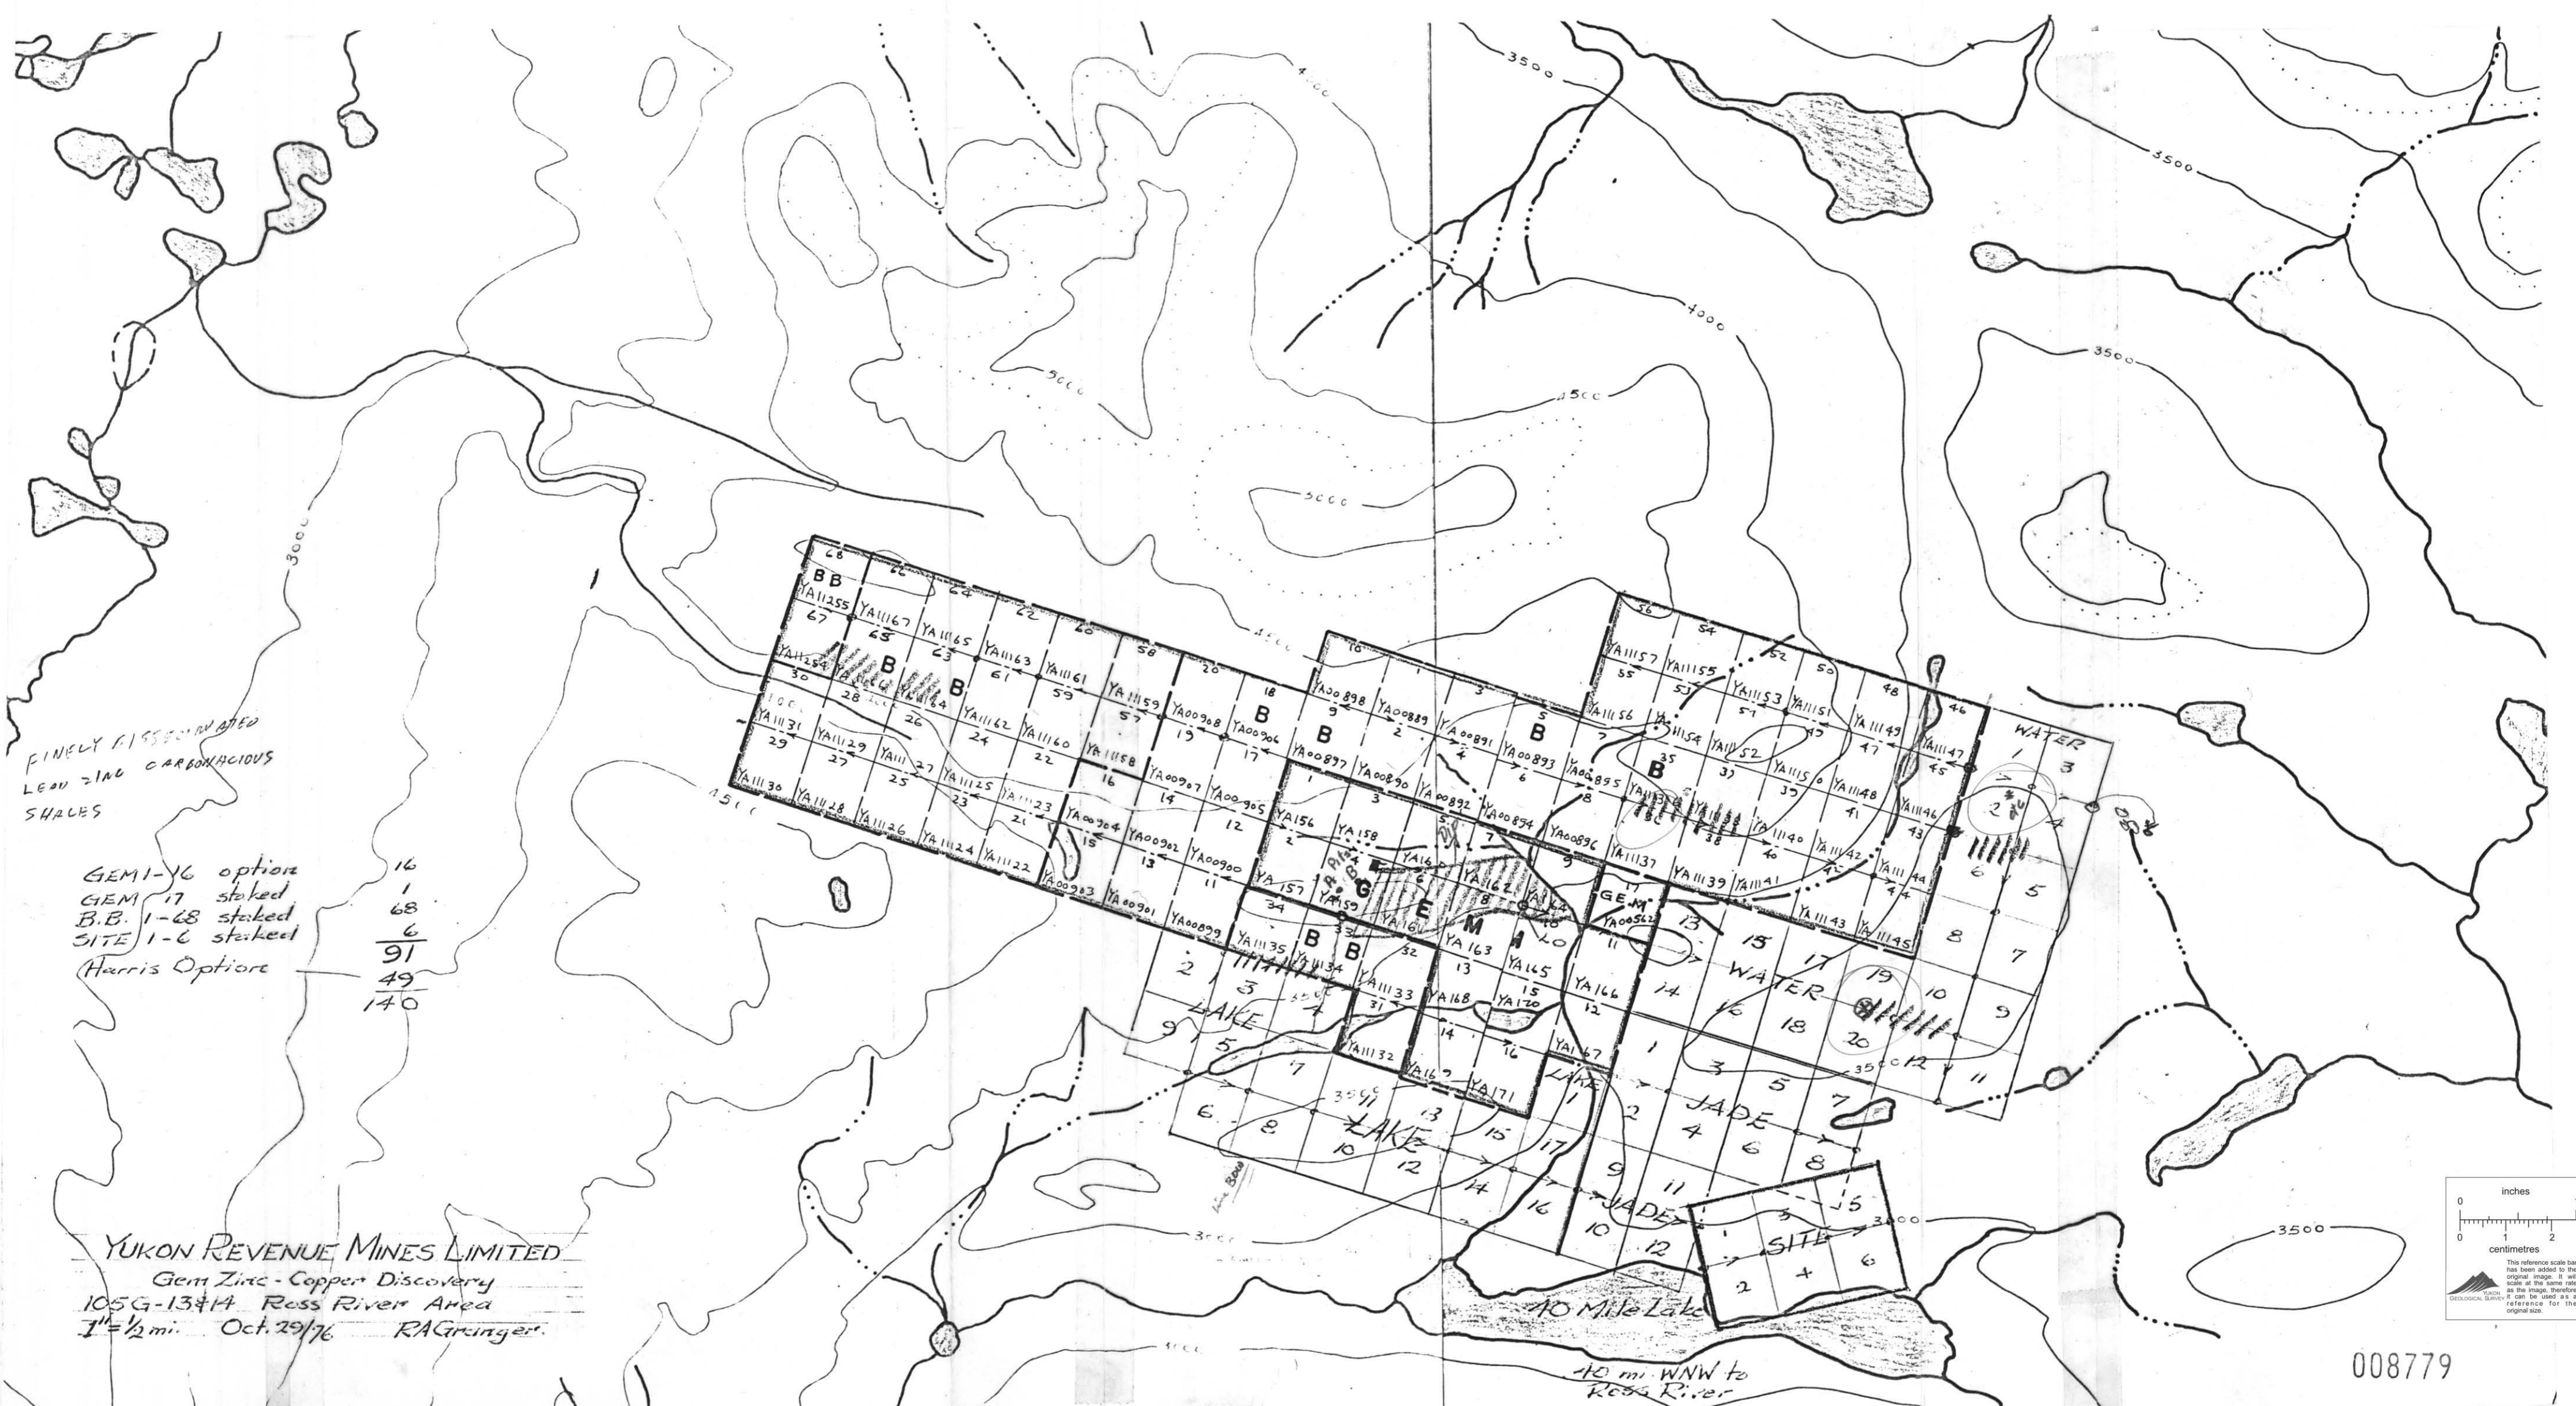

Yukon Revenue
File
Gem Prop.

FINELY DISSEMINATED
LEAD-ZINC CARBONACEOUS
SHALES

GEM-16 option	16
GEM-17 staked	1
B.B. 1-68 staked	68
SITE 1-6 staked	6
Harris Option	49
	<hr/>
	140

YUKON REVENUE MINES LIMITED
Gem Zinc - Copper Discovery
105G-13&14 Ross River Area
1" = 1/2 mi. Oct. 29/76 RAGranger.

008779