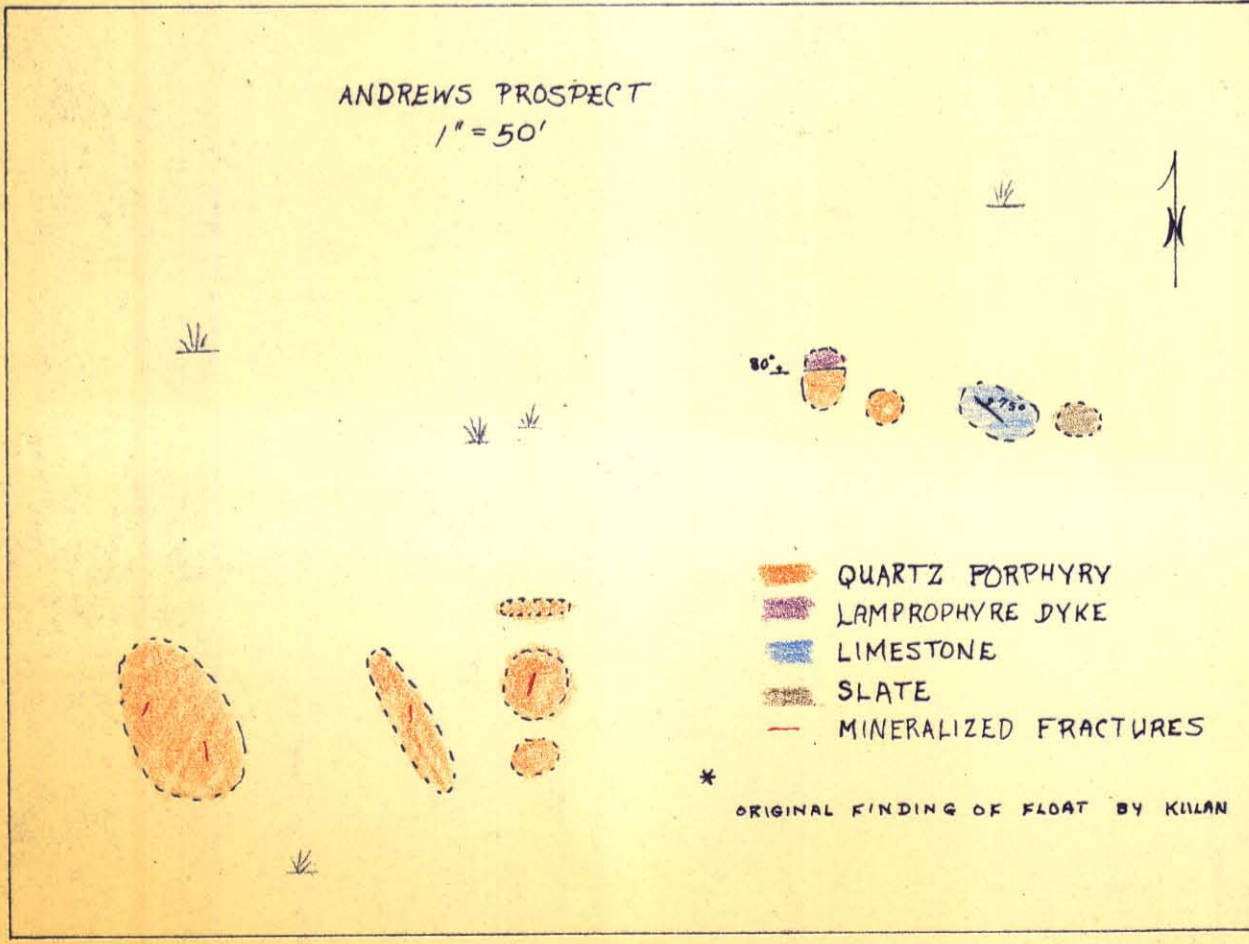

YUKON - CANADIAN EXPLORATION

STALL LAKE, Y.T.

TOP GROUP 1-24

TOP GROUP, STALL LAKE, Y.T. 105 1/2
1" = 1/2 MILE

- QUARTZ PORPHYRY
- SLATE
- MAGNETOMETER TRAVERSE
- GEOCHEM SAMPLES 200' INTERVALS
- " " SPOT