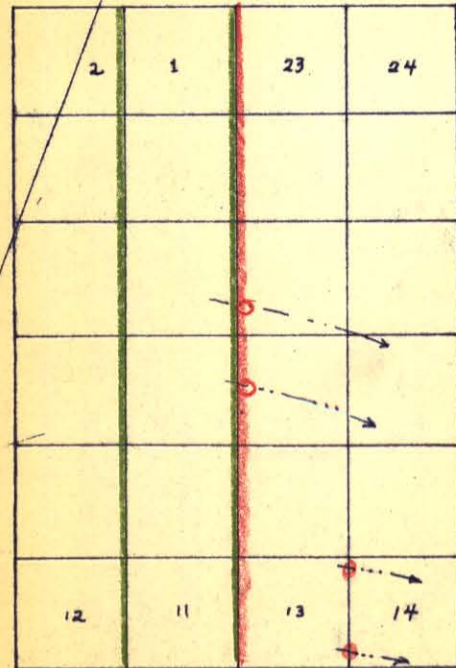

YUKON - CANADIAN EXPLORATION

STALL LAKE, Y.T.

TOP GROUP 1-24

TOP GROUP, STALL LAKE, Y.T. 105 1/2
1" = 1/2 MILE

- QUARTZ PORPHYRY
- SLATE
- MAGNETOMETER TRAVERSE
- GEOCHEM SAMPLES 200' INTERVALS
- " " SPOT