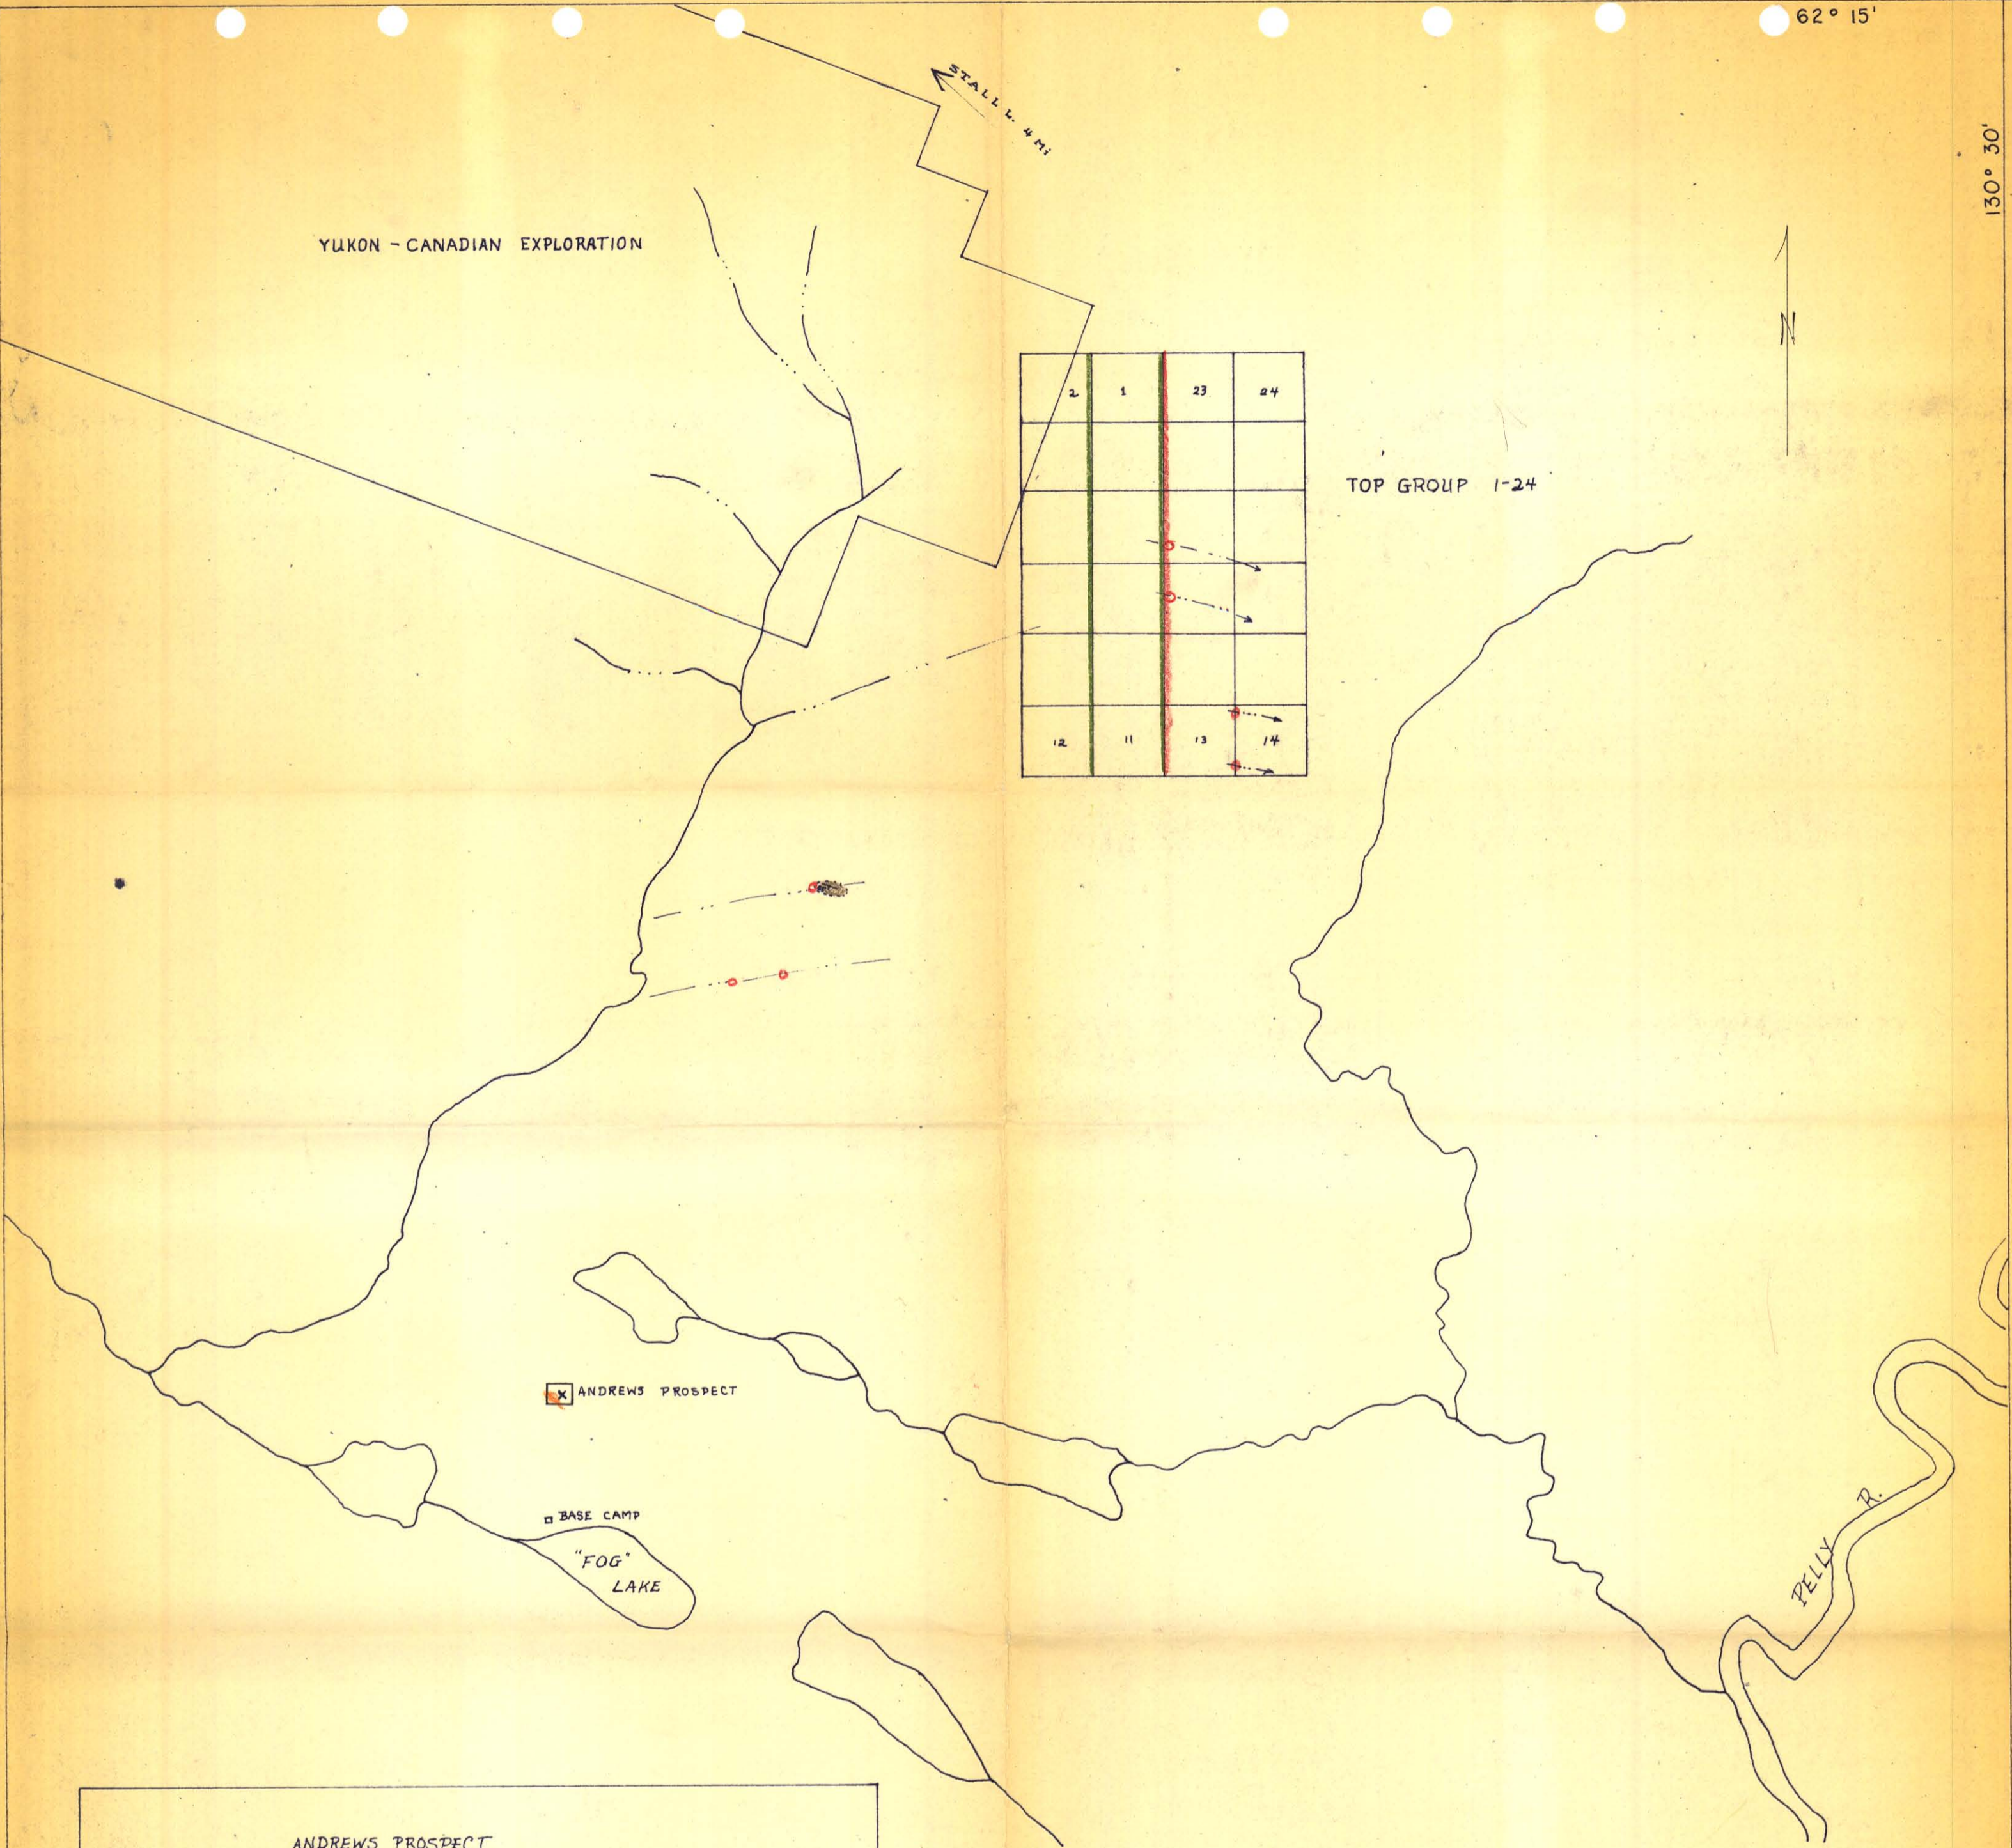

YUKON - CANADIAN EXPLORATION

STALL LAKE, Y.T.

TOP GROUP 1-24

TOP GROUP, STALL LAKE, Y.T. 105 1/2
1" = 1/2 MILE

- QUARTZ PORPHYRY
- SLATE
- MAGNETOMETER TRAVERSE
- GEOCHEM SAMPLES 200' INTERVALS
- " " SPOT