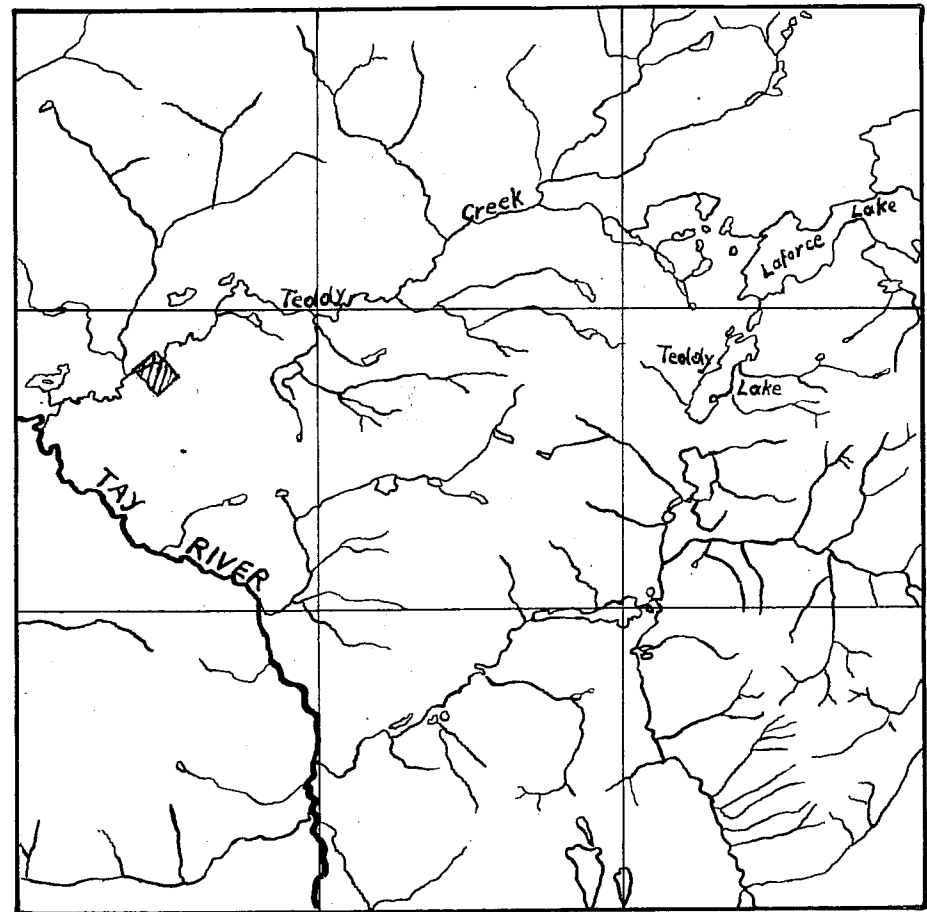

*JAKE Claims*

Location  
 Lat.  $62^{\circ} 38' N$   
 Long.  $132^{\circ} 46' W$   
 Scale:  $1'' = 1500'$

Scale: 1 inch to 4 miles

*Prospectors Airways Ltd. Whitehorse*  
 Sketch showing location of JAKE  
 groupe of claims on Tay River map  
 Sheet 105 K

Staked on september 10 1956

by Ed. Sommer 1-8 K. Willison 9-16

Drawn by E. Sommer Sept. 26 1956

008923