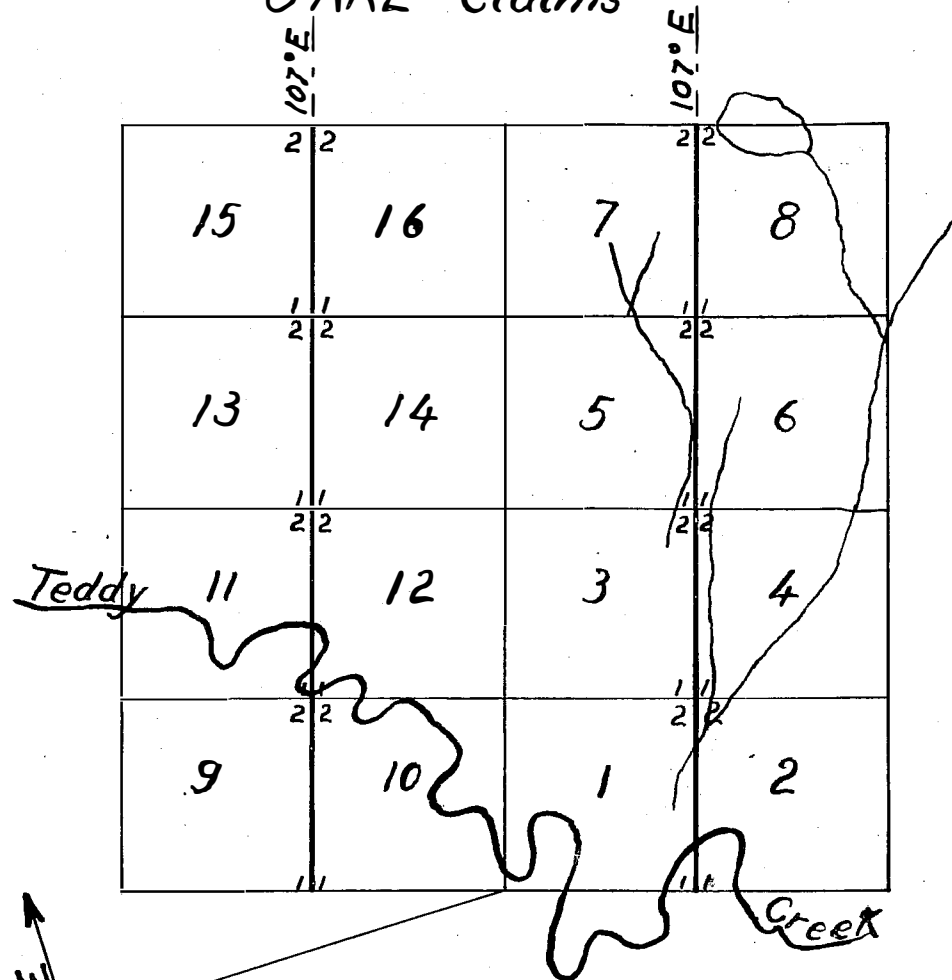

*JAKE Claims*

Location  
 Lat.  $62^{\circ} 38' N$   
 Long.  $132^{\circ} 46' W$   
 Scale:  $1'' = 1500'$

Scale: 1 inch to 4 miles

*Prospectors Airways Ltd. Whitehorse*  
 Sketch showing location of JAKE  
 groupe of claims on Tay River map  
 Sheet 105 K

Staked on september 10 1956

by Ed. Sommer 1-8 K. Willison 9-16

Drawn by E. Sommer Sept. 26 1956

008923