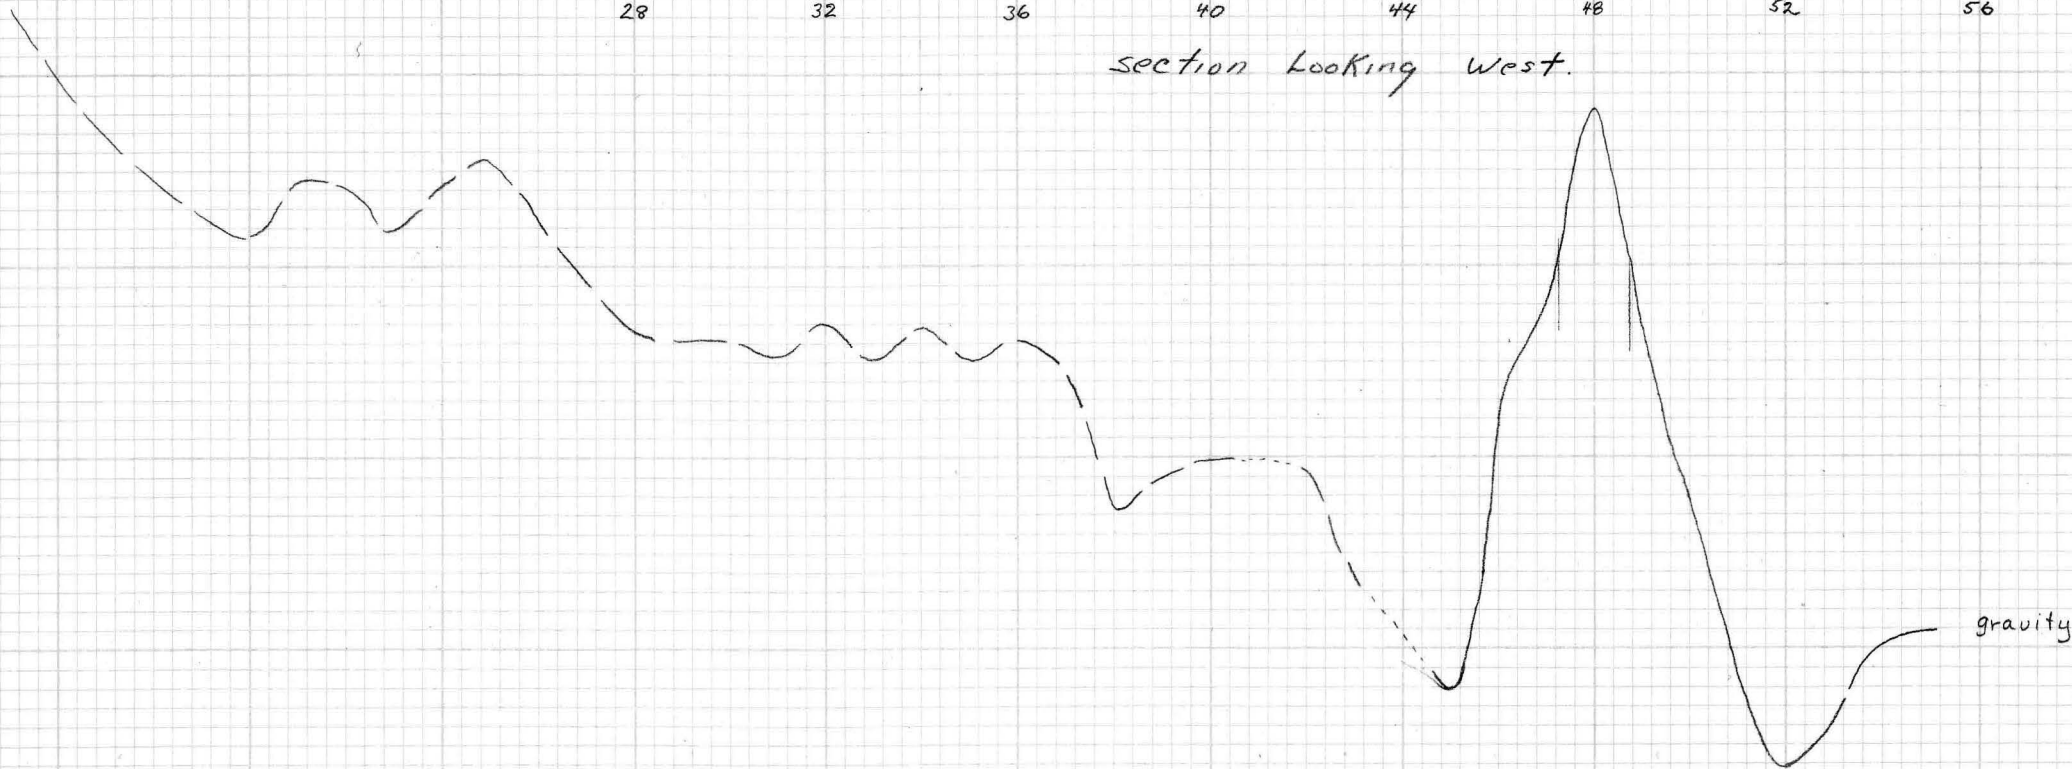

28

32

36

40

44

48

52

56

742 mgals.

section Looking West.

741

gravity

740 Elev.
3800'

3400'

3000'

CEM

Lyn Claim Group, Y.T.

Section - Line 154

008955

1" = 400'

JCL