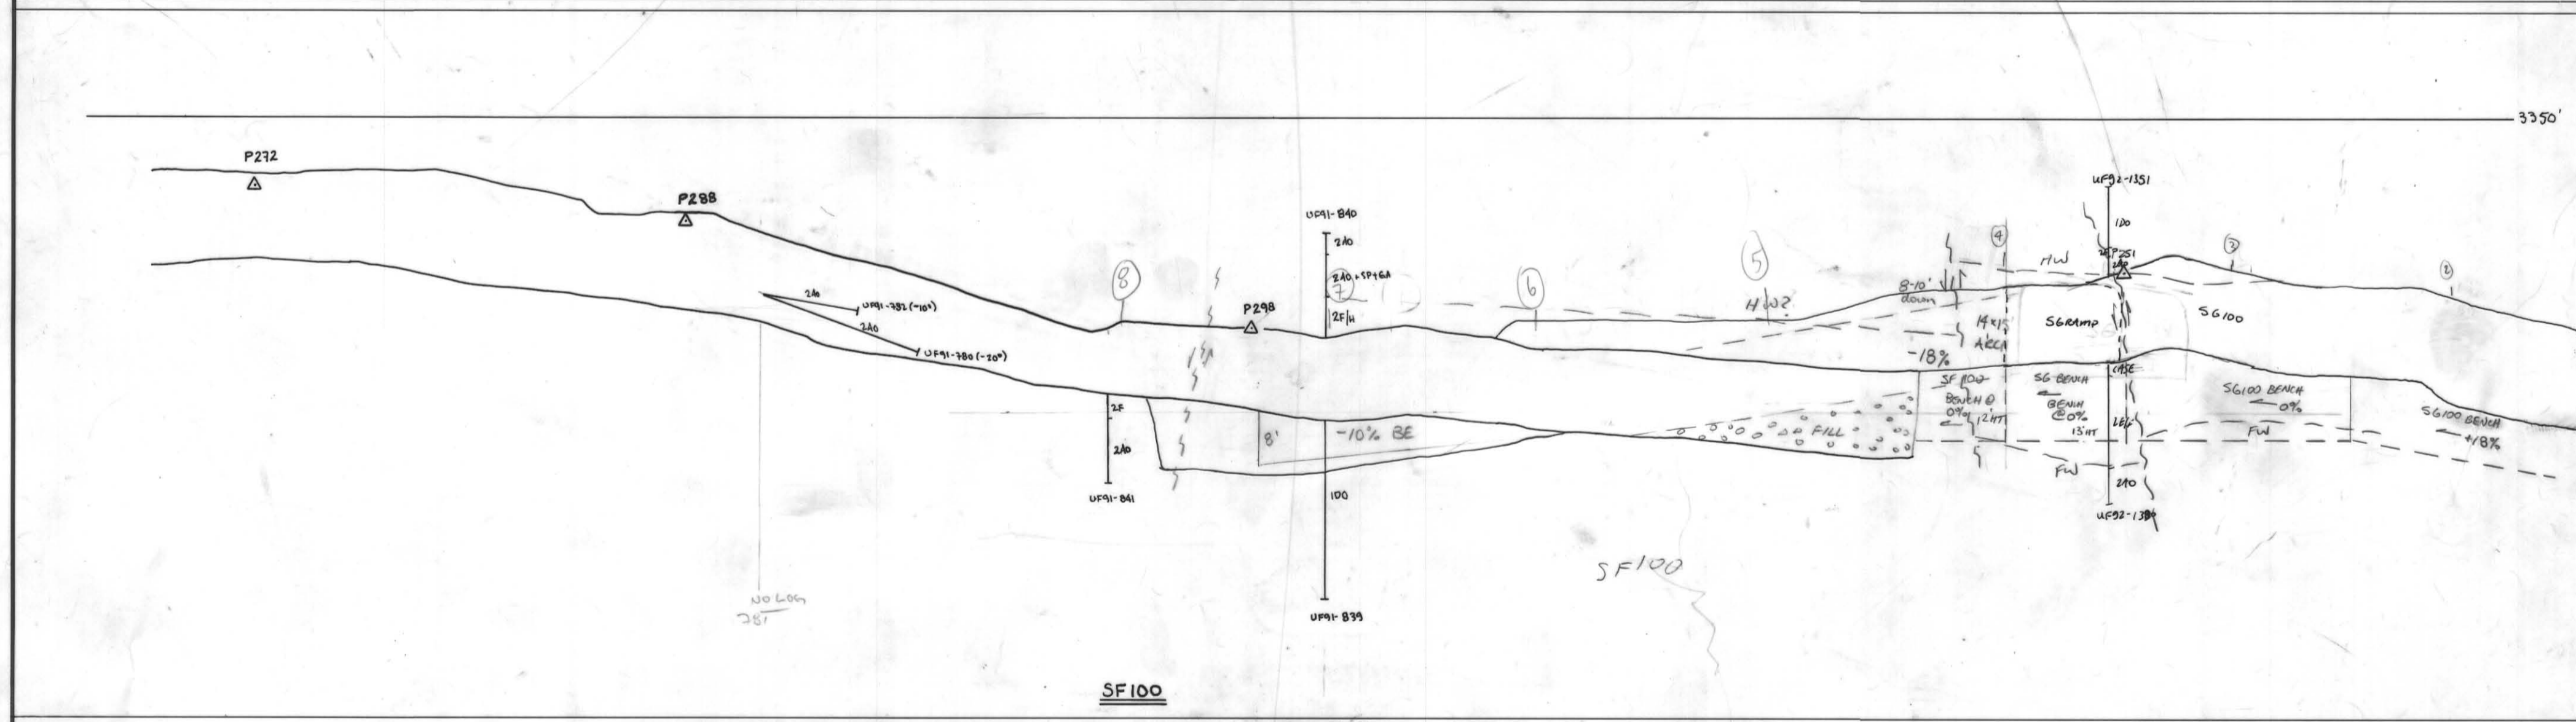

SQ RAMP SN 400
SR " "
ST " "
SN " "
SF100 " "

CURRAGH RESOURCES INC. FARO, Y.T.

DRAWN BY:	DATE:
REVISED BY:	DATE:
REVISED BY:	DATE:

SCALE:
1" = 20'

PLATE:
009369