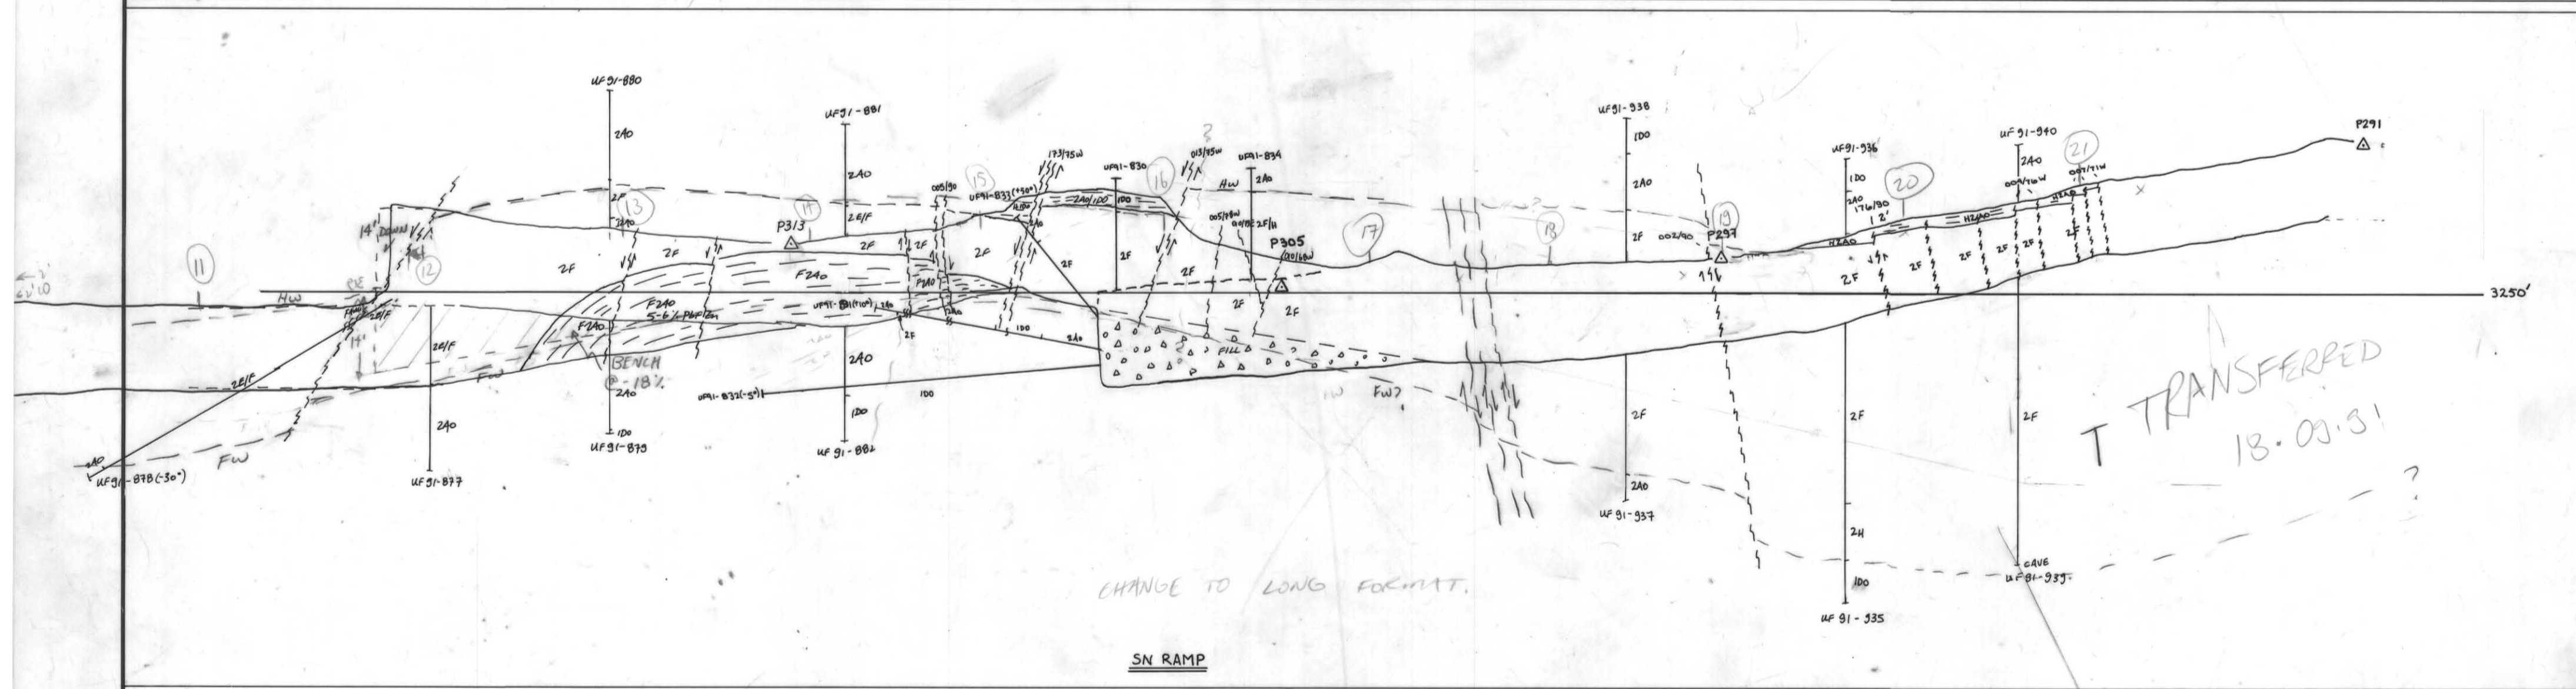

SQ RAMP SN 400
SR " "
ST " "
SN " "
SF100 " "

CURRAGH RESOURCES INC. FARO, Y.T.

DRAWN BY:	DATE:
REVISED BY:	DATE:
REVISED BY:	DATE:

SCALE:
1" = 20'

PLATE:
009369