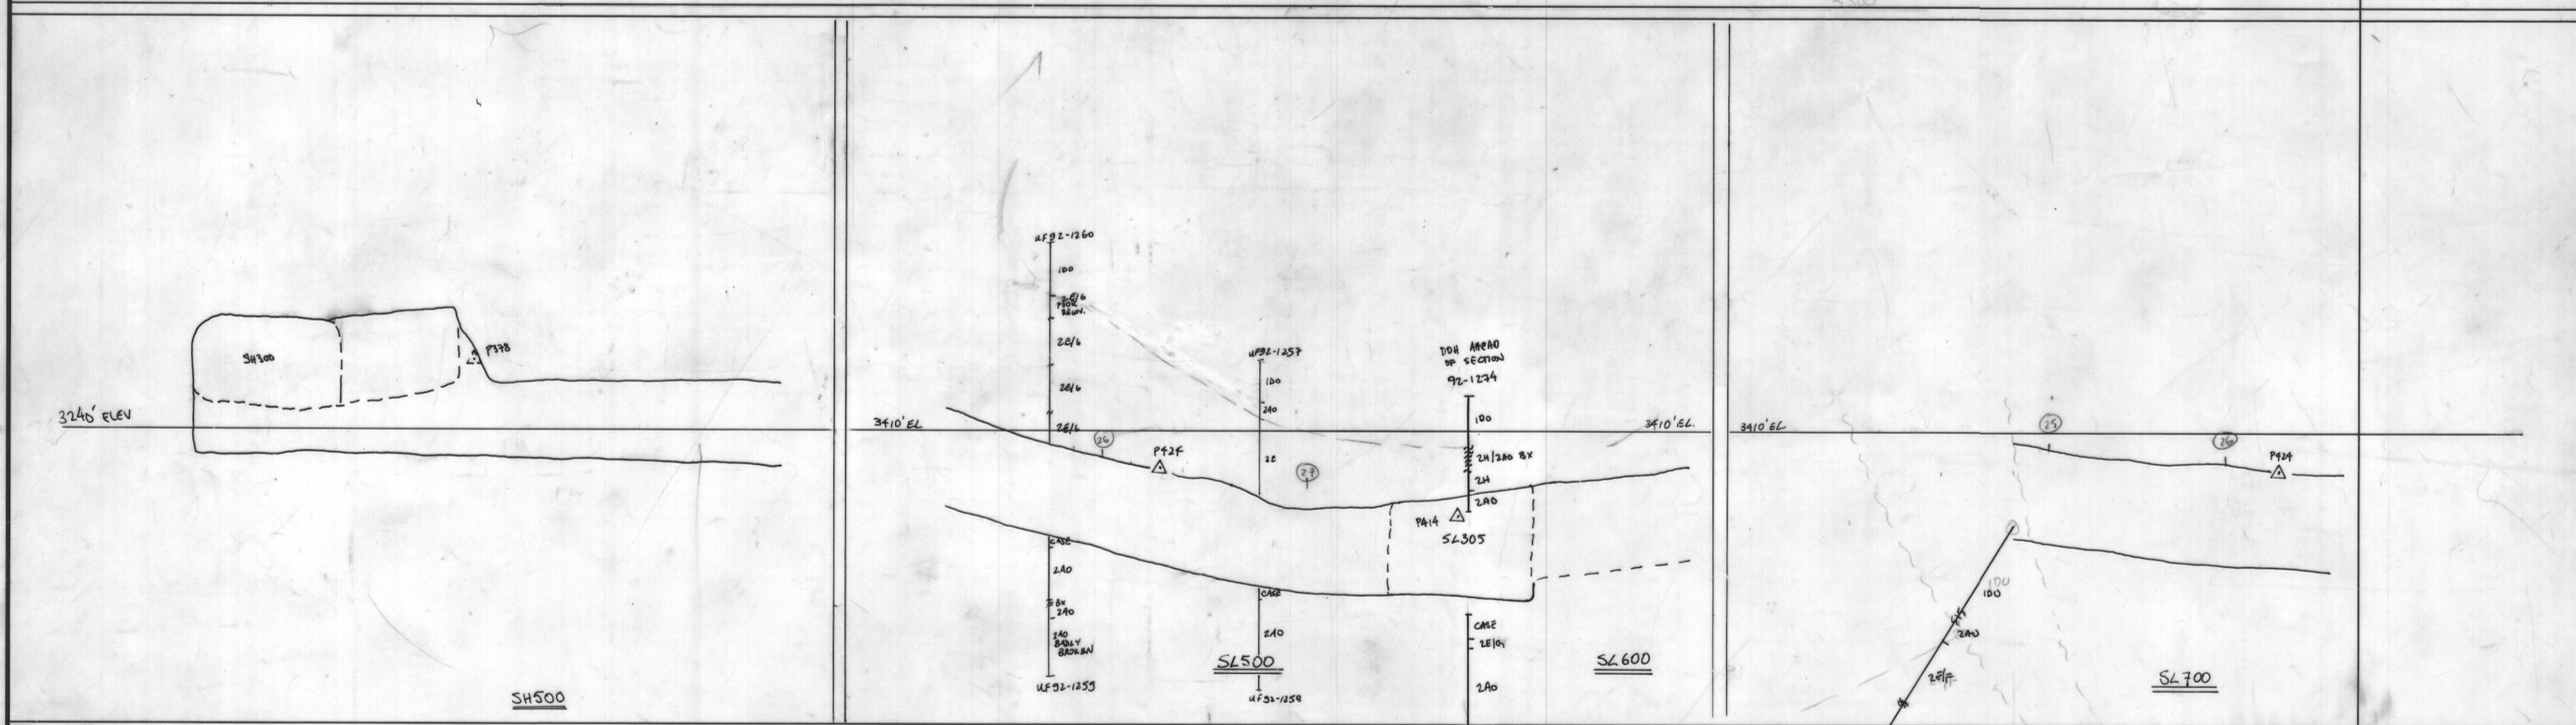

DRIFT PROFILES

SF300 SF400
SH1000 SH500
SL300 SL400
SL500/600 SL700

CURRAGH RESOURCES INC. FARO, Y.T.

SCALE: 1" = 20'

PLATE: 009374