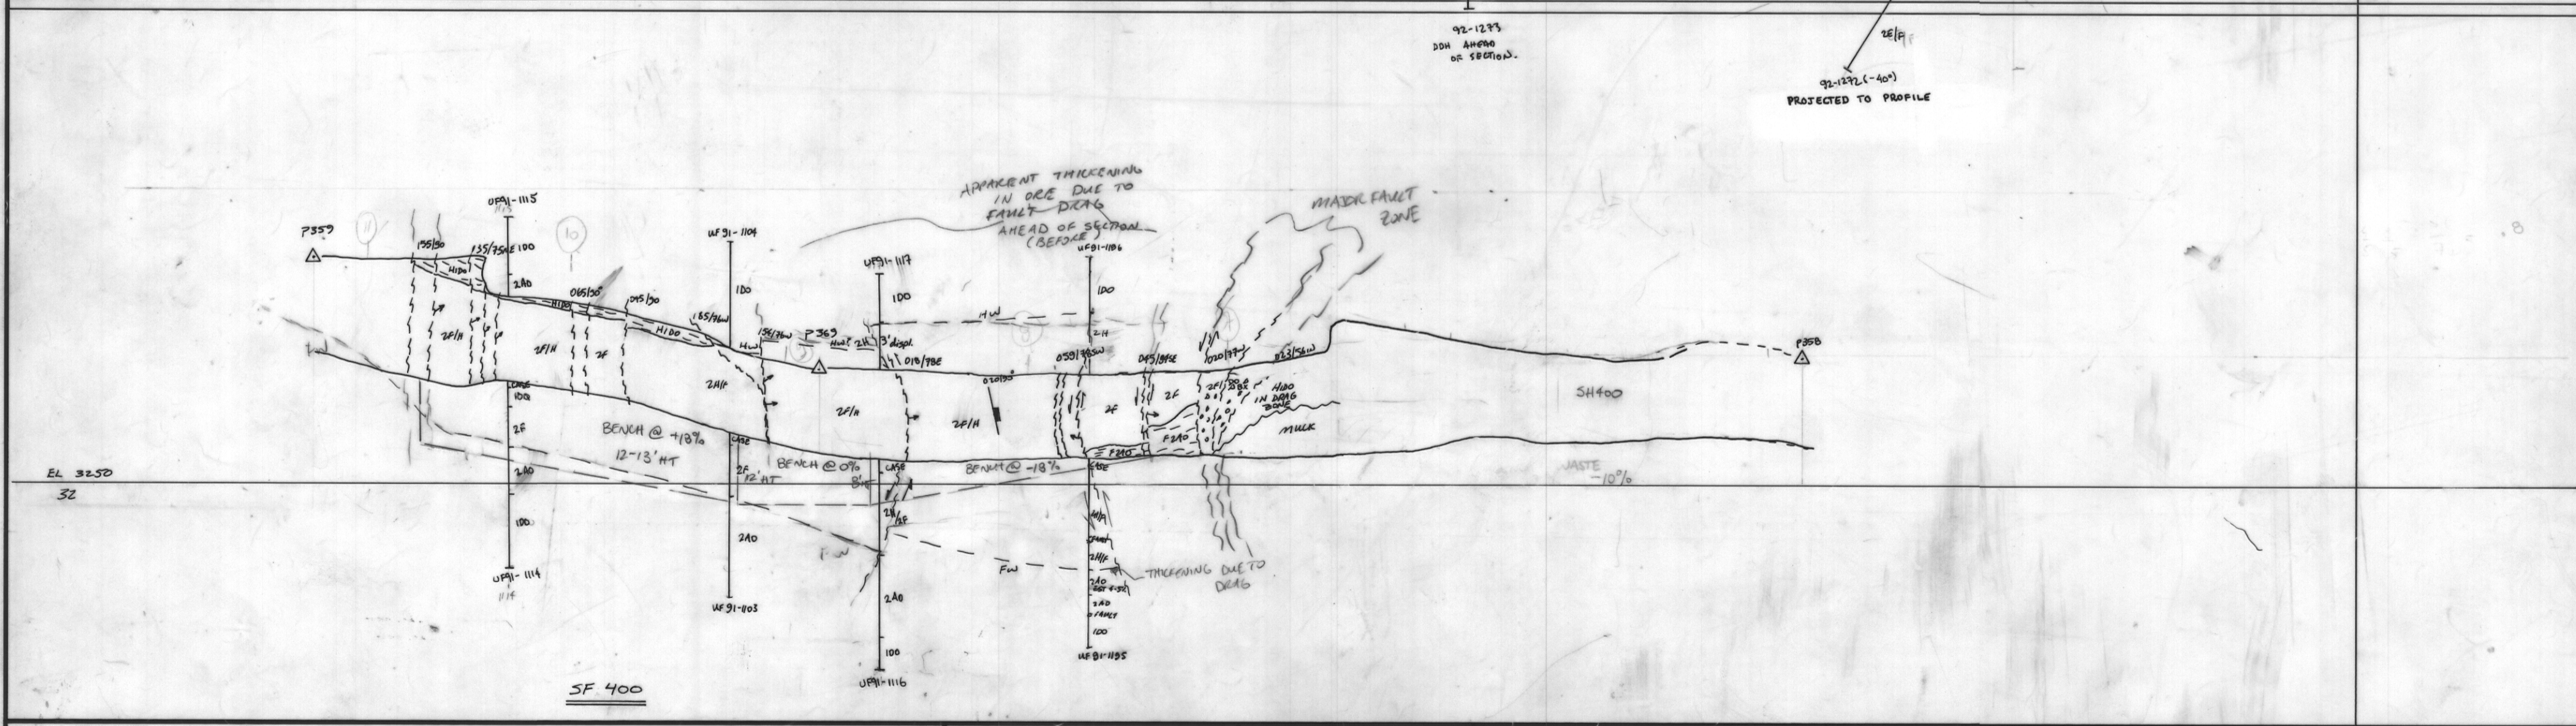

DRIFT PROFILES

SF300 SF400
SH1000 SH500
SL300 SL400
SL500/600 SL700

CURRAGH RESOURCES INC. FARO, Y.T.

SCALE: 1" = 20'

PLATE: 009374