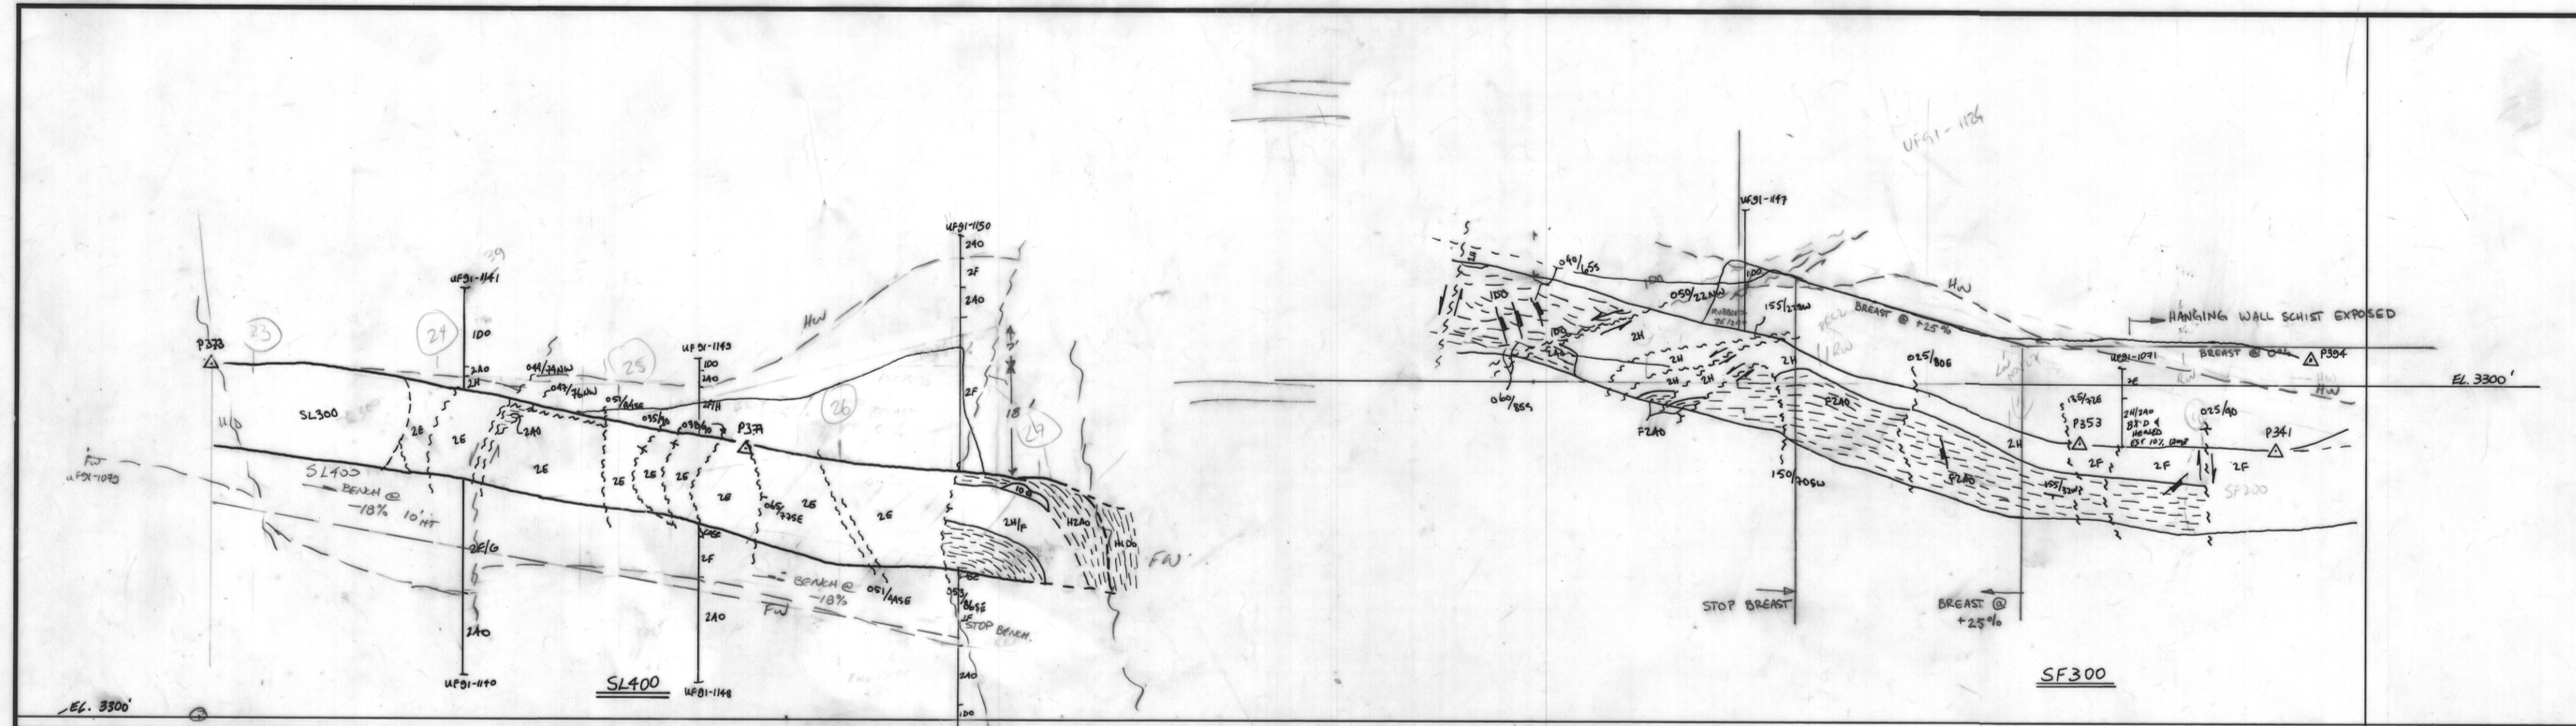

DRIFT PROFILES

SF300 SF400
SH1000 SH500
SL300 SL400
SL500/600 SL700

CURRAGH RESOURCES INC. FARO, Y.T.

SCALE: 1" = 20'

PLATE: 009374