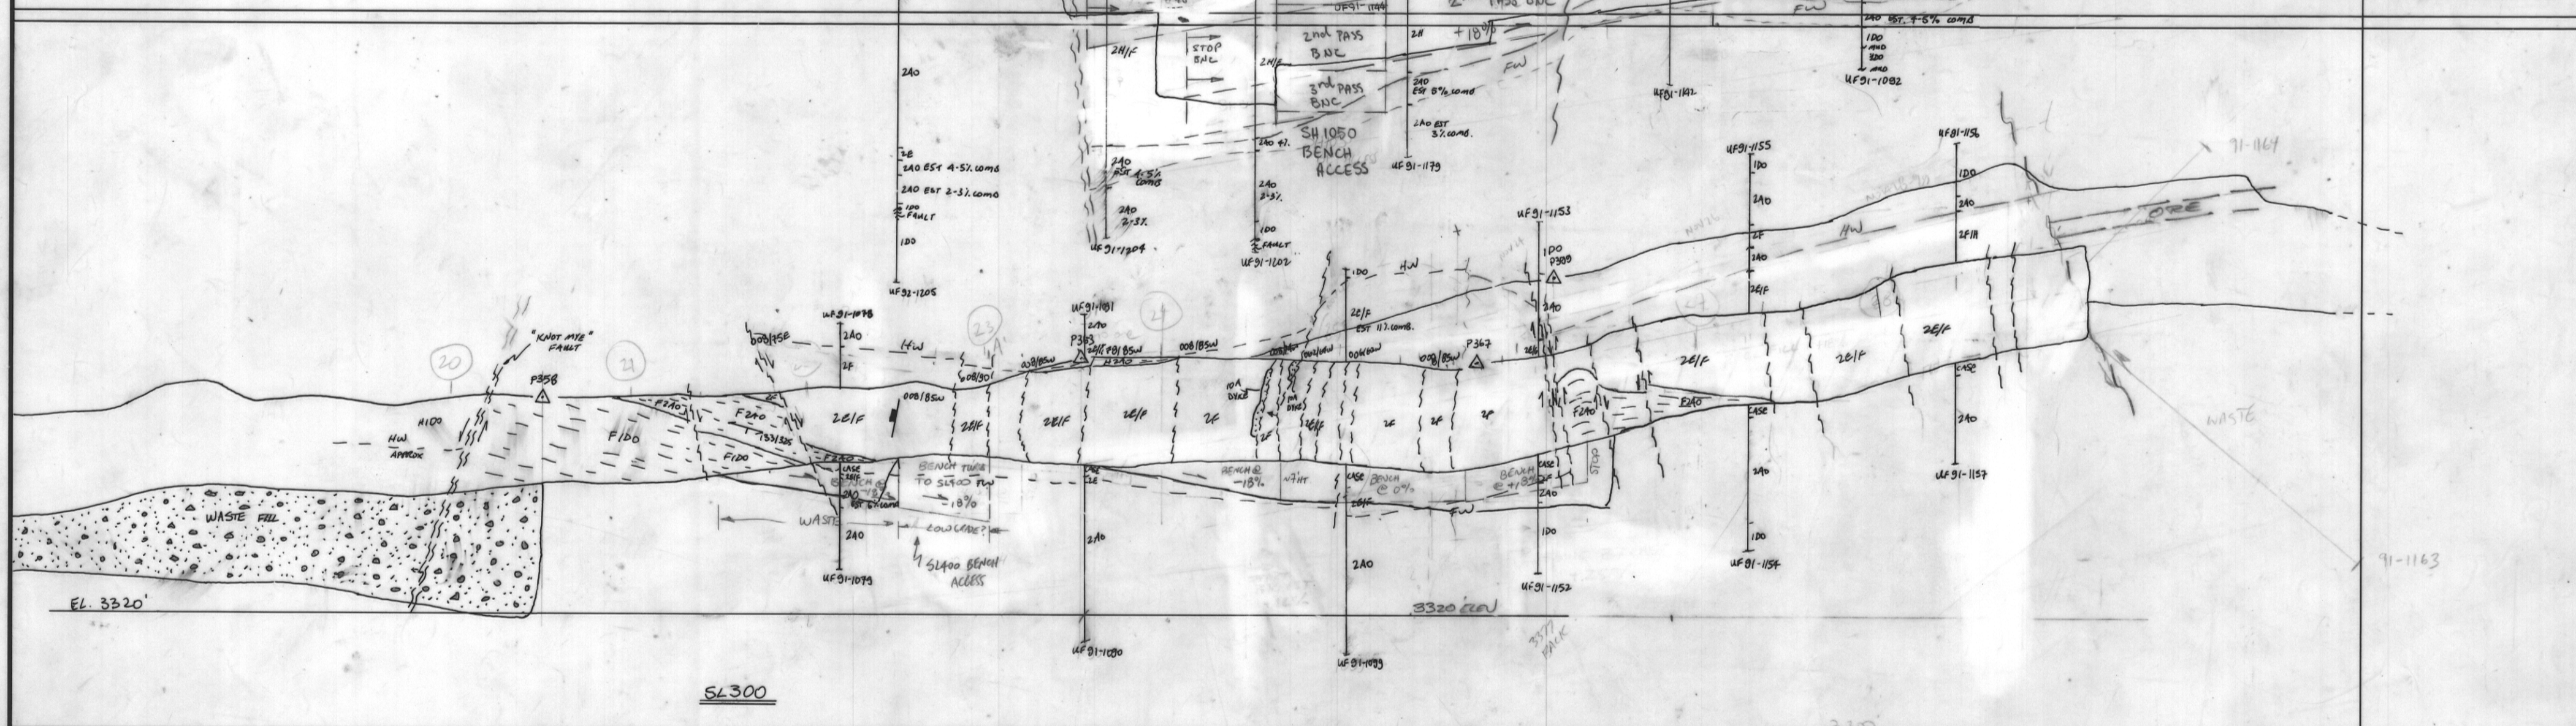

DRIFT PROFILES

SF300 SF400
SH1000 SH500
SL300 SL400
SL500/600 SL700

CURRAGH RESOURCES INC. FARO, Y.T.

SCALE: 1" = 20'

PLATE: 009374