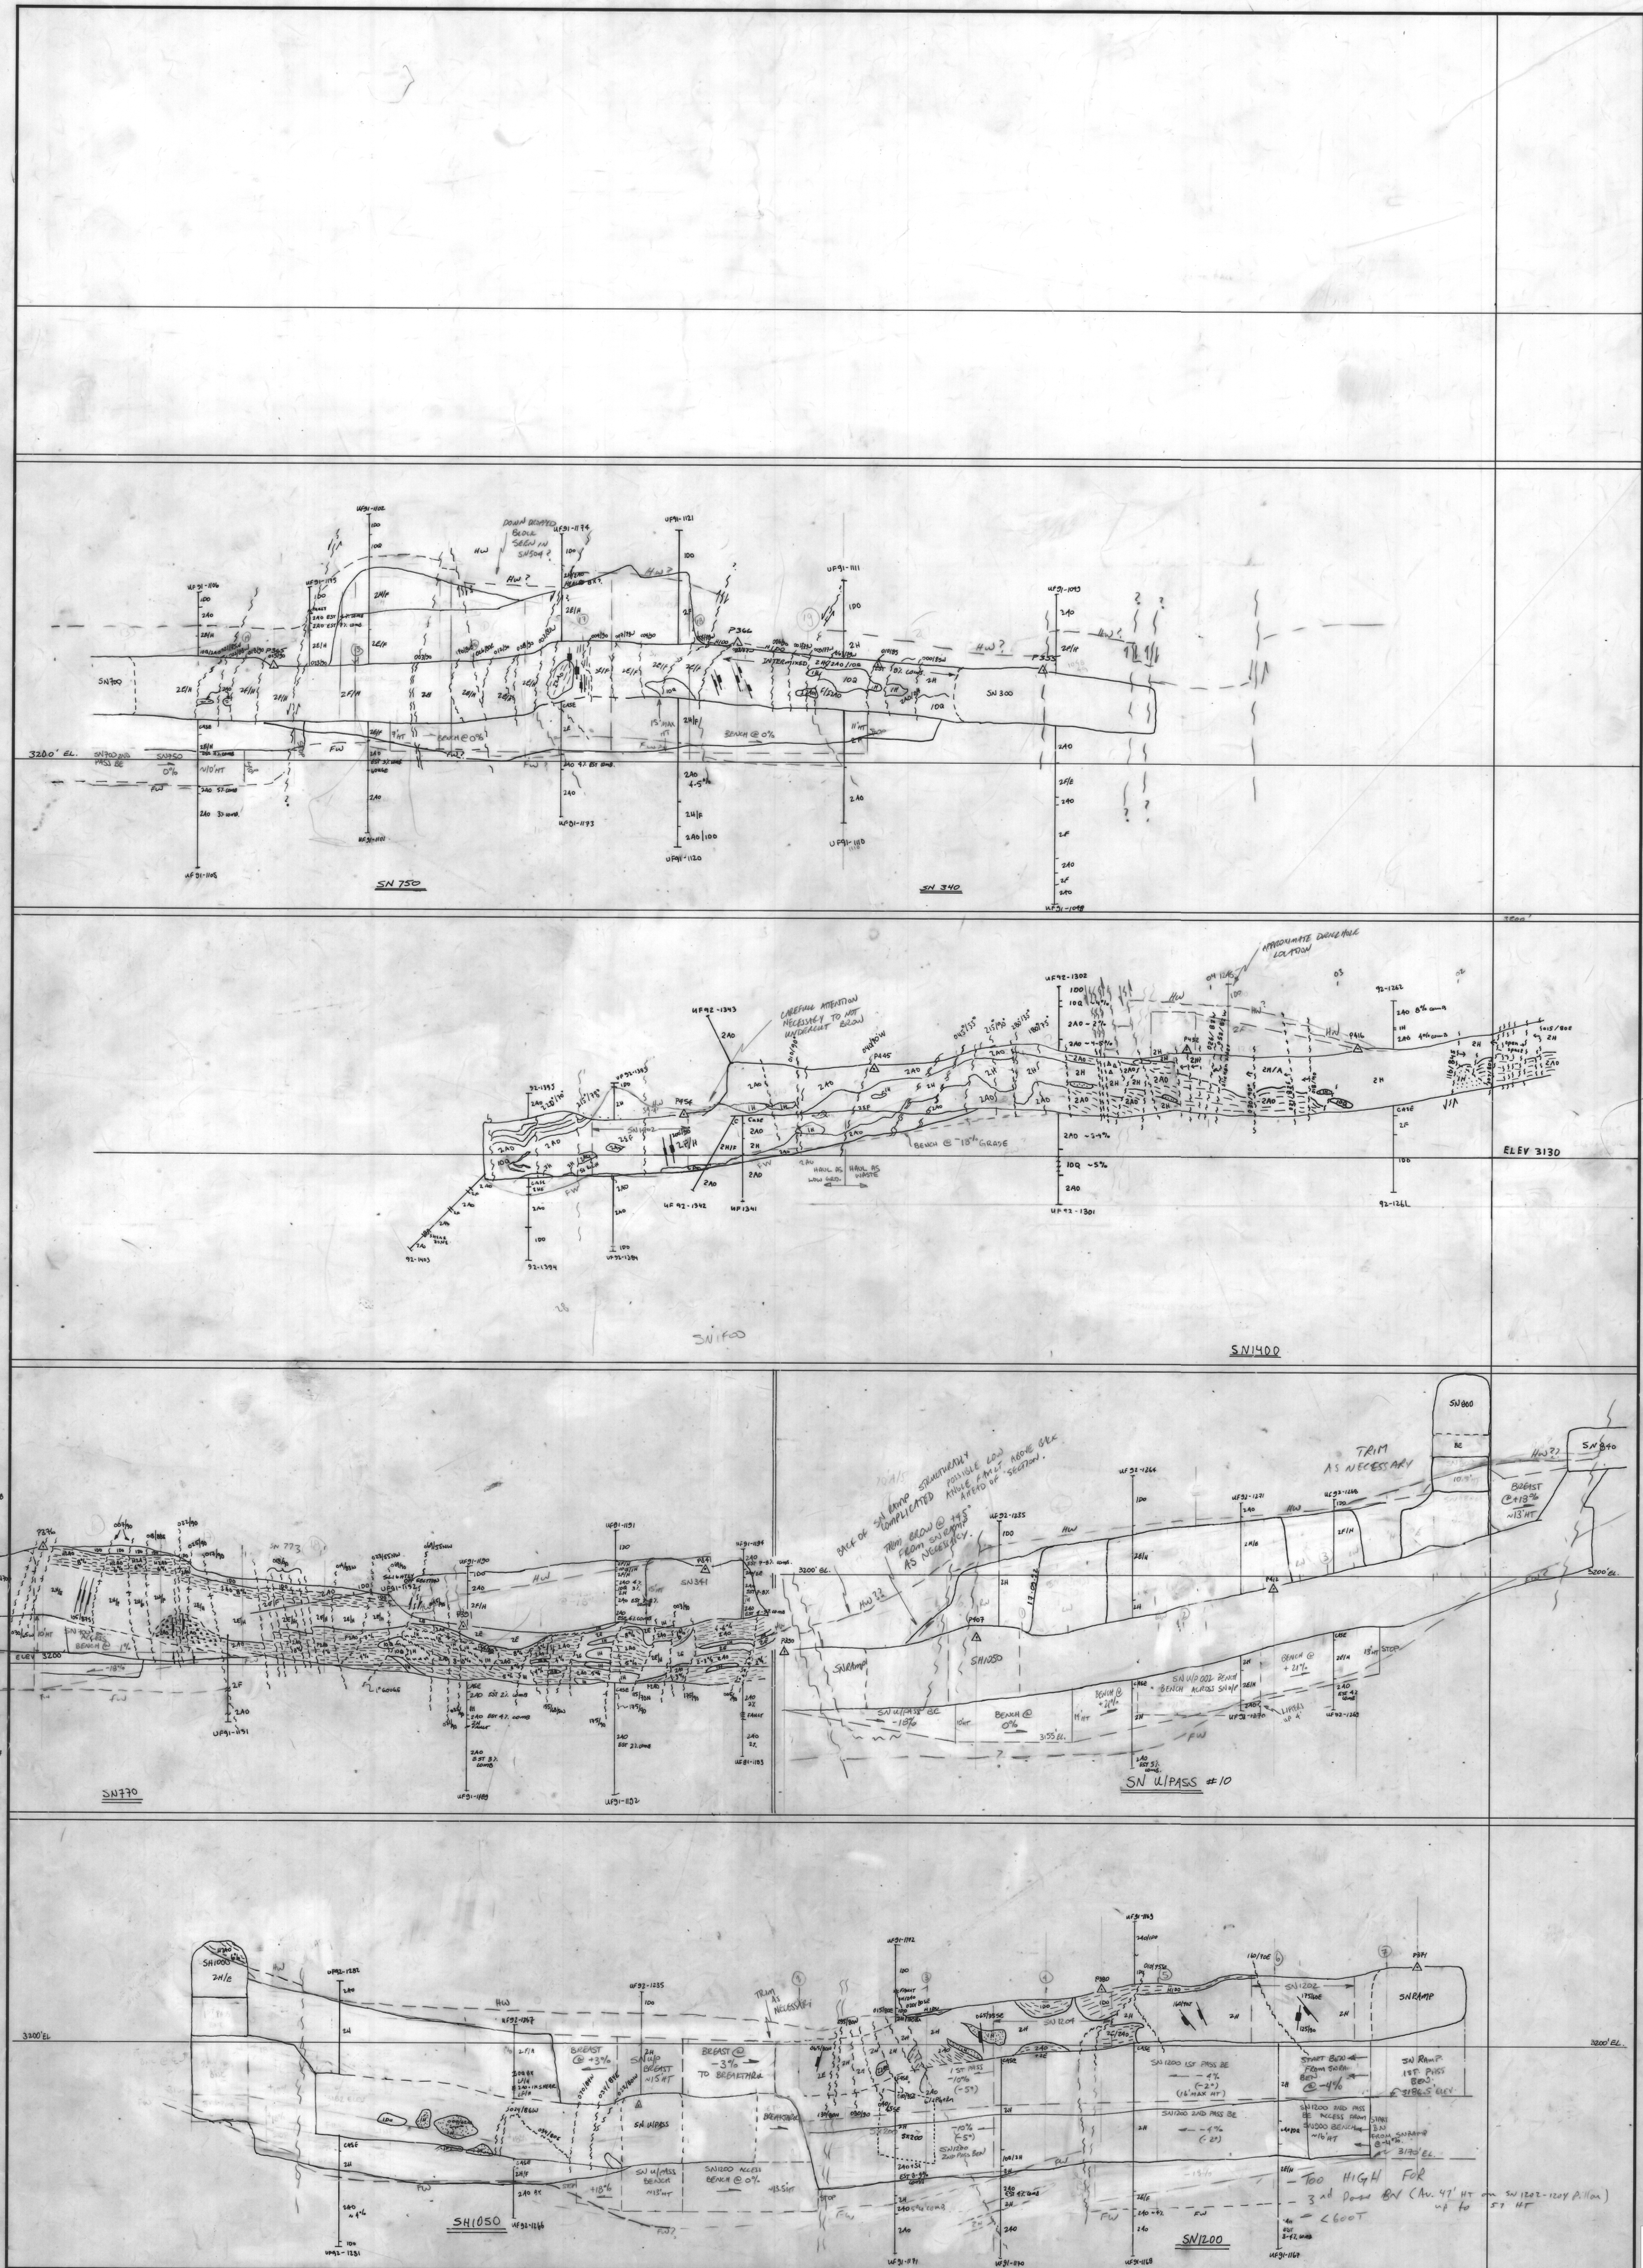

DRIFT PROFILES  
 SN 750 / SN 340 SN 770  
 SN W/PASS SN 1400  
 SN 1200 - SN 1050

|             |  |       |  |                  |                  |
|-------------|--|-------|--|------------------|------------------|
| DRAWN BY:   |  | DATE: |  | SCALE:<br>1"=20' | PLATE:<br>009390 |
| OFFICED BY: |  | DATE: |  |                  |                  |
| REVISOR BY: |  | DATE: |  |                  |                  |