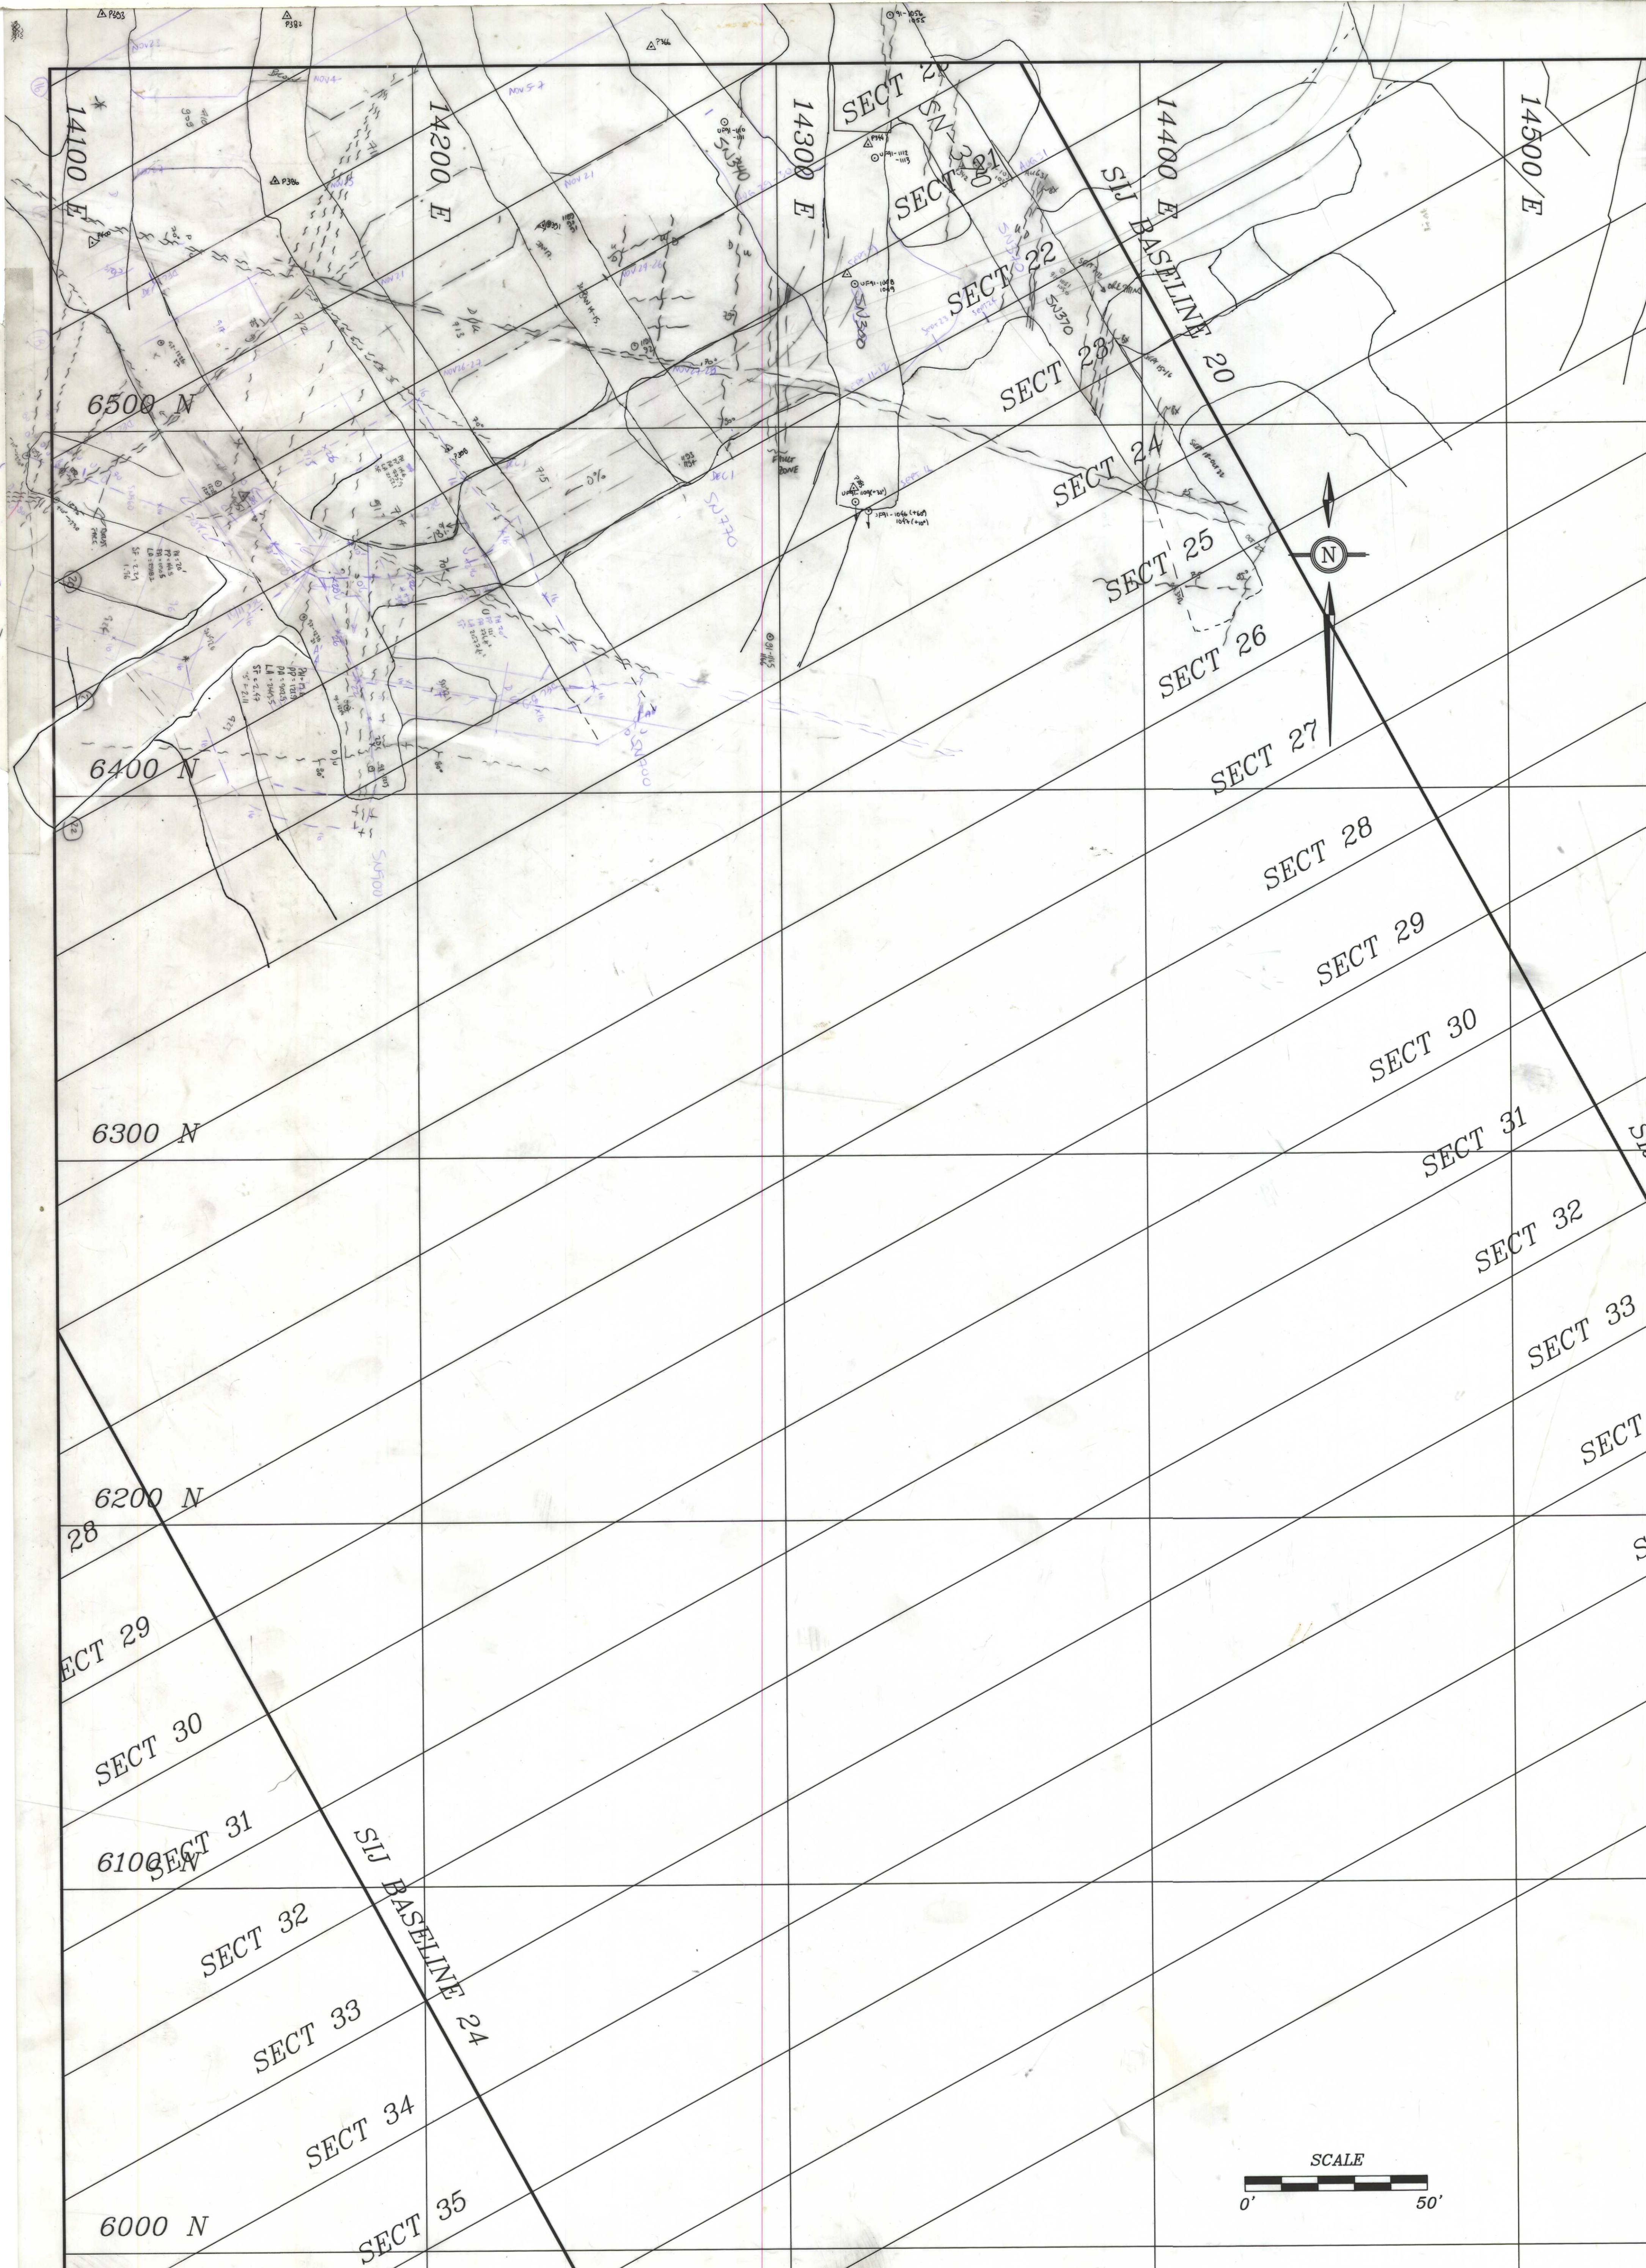

SECTION LOCATION PLAN

66/141

CURRAGH RESOURCES INC. FARO, Y.T.

DRAWN BY:	DATE:
REVISED BY:	DATE:
REVISED BY:	DATE:

SCALE: 1"=20'

SECTION PLAN 009413

PLATE: 66/141