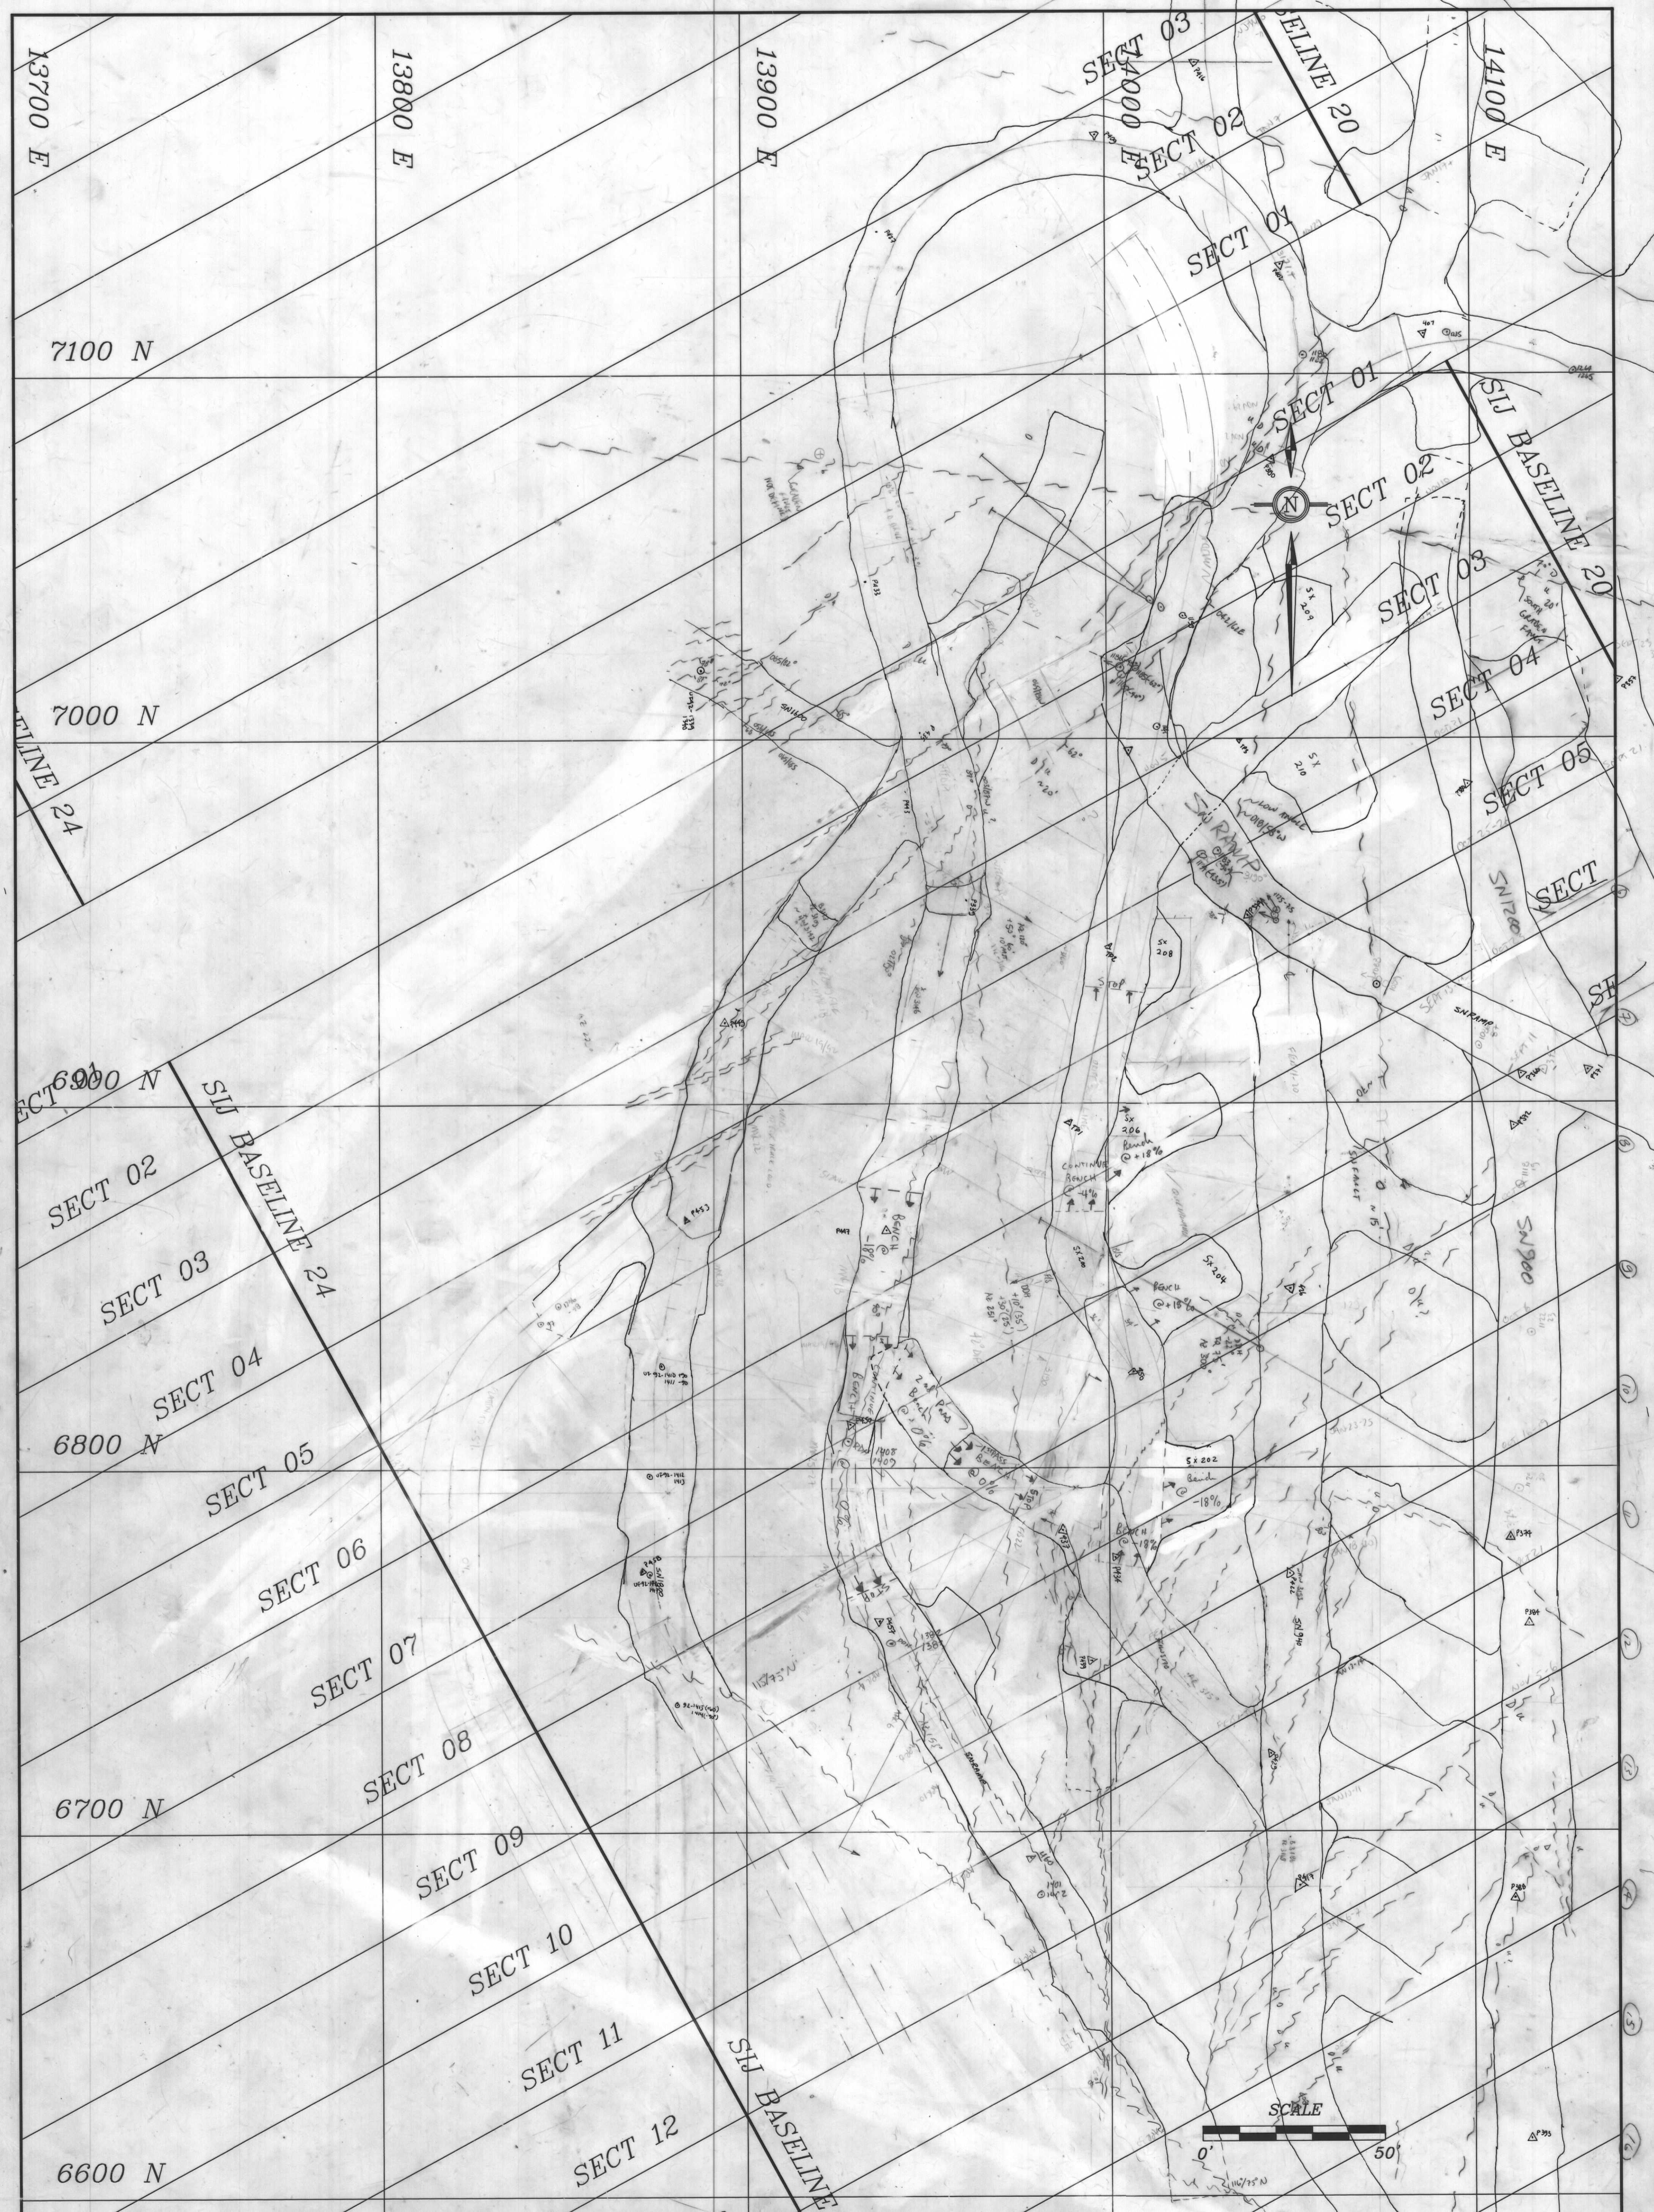

SECTION LOCATION PLAN

72/13B

CURRAGH RESOURCES INC. 13

Y.T.

DATE	DATE	DATE

SCALE: 1" = 20'

009415

PLATE: 72137