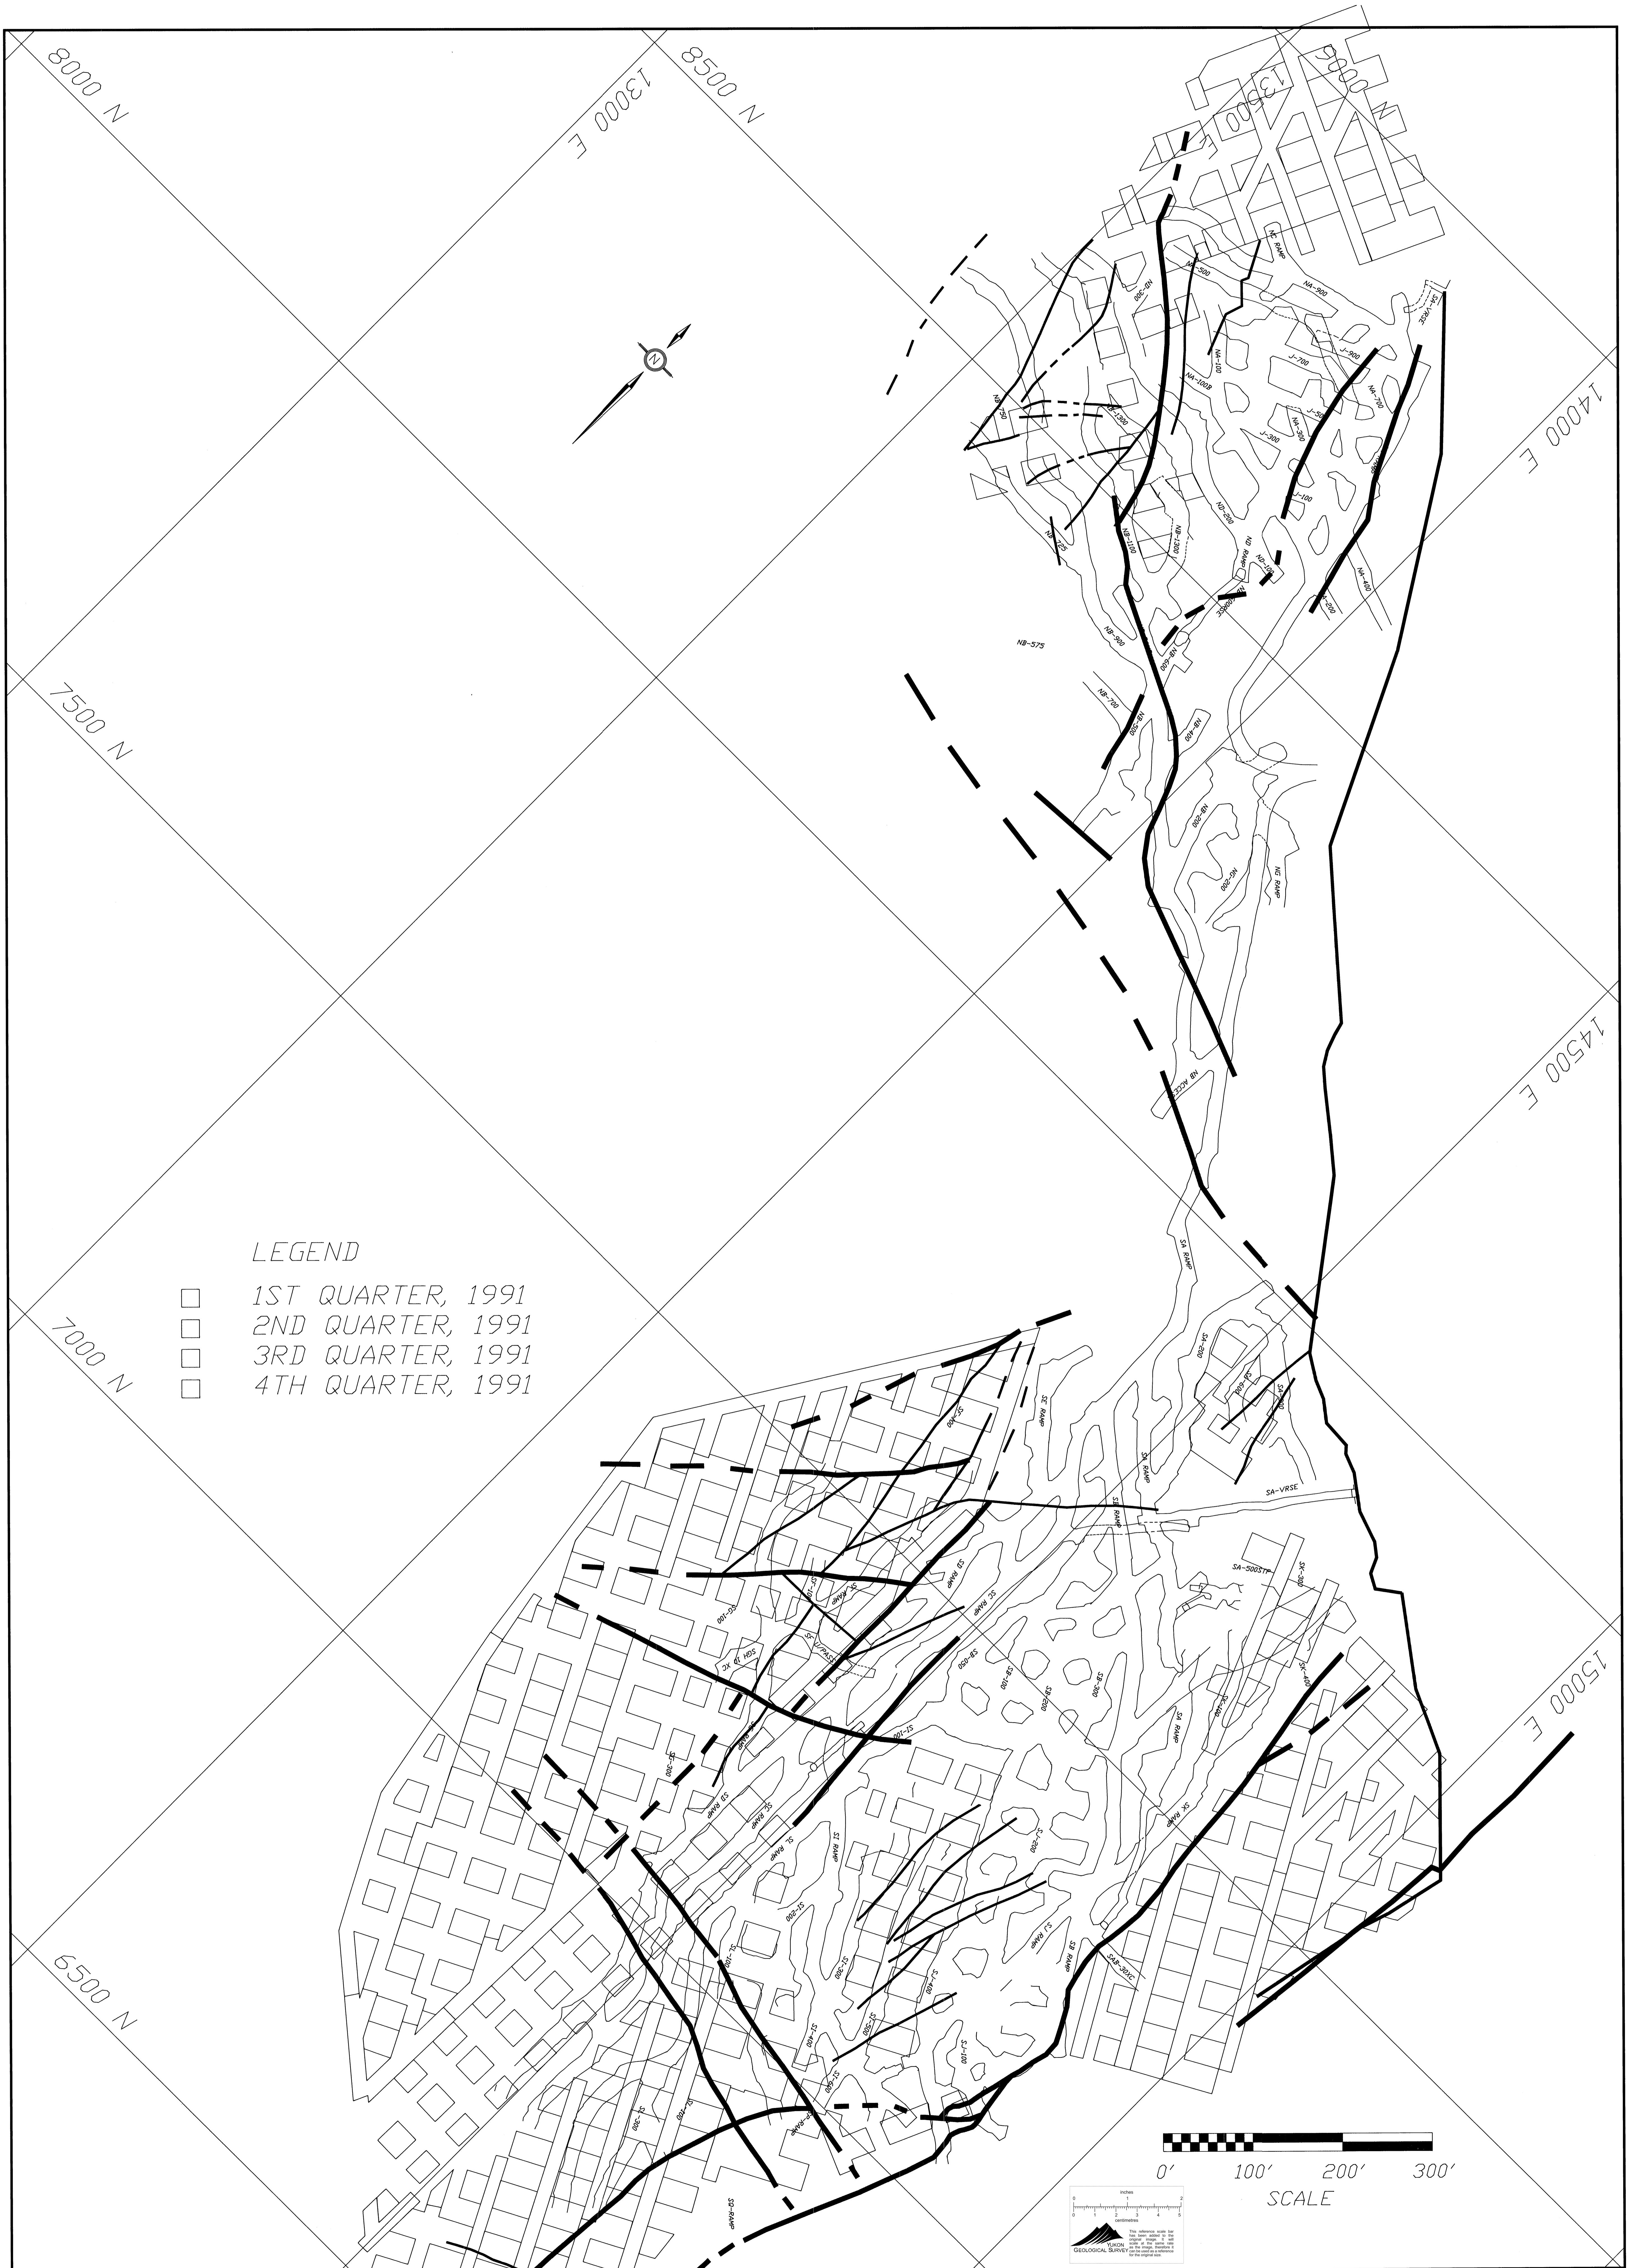

1991 MINE PLAN

LEGEND

- 1ST QUARTER, 1991
- 2ND QUARTER, 1991
- 3RD QUARTER, 1991
- 4TH QUARTER, 1991

CURRAGH RESOURCES INC

DRAWN BY: I. T. BILQUIST		DATE: 06/10/90
REVISED BY: I. T. BILQUIST		DATE: 02/22/91

SCALE:
1"=60'

FARD U/G 1991 MINE PLAN
DRIFTING TO DEC 31/91

PLATE:

109534