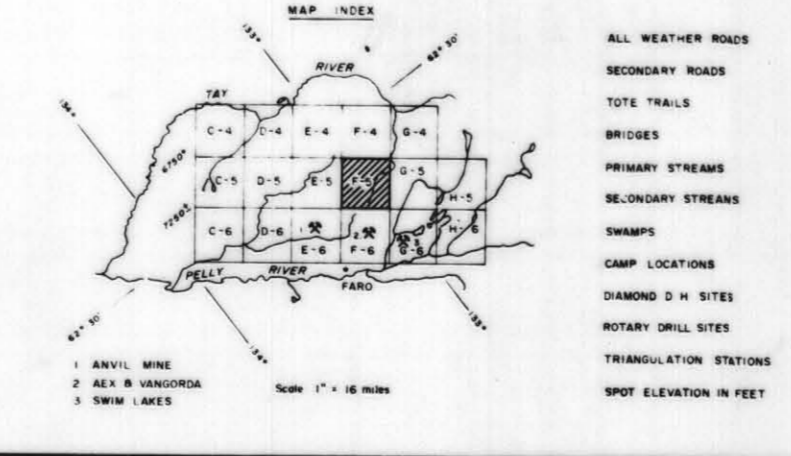

6.5 Occurrence  
Upper  
1:2000

CYPRUS ANVIL MINING CORPORATION  
009755  
GEOCHEMICAL SURVEY - COPPER