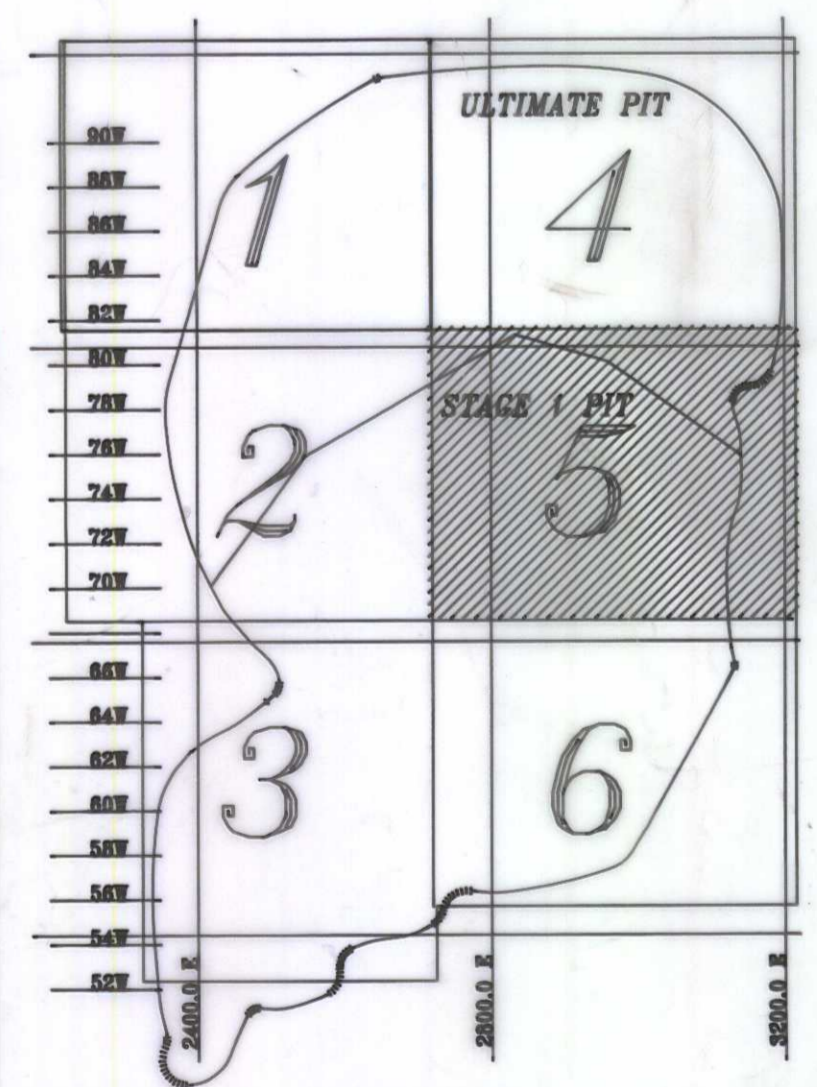

82W
81W
80W
79W
78W
77W
76W
75W
74W
73W
72W
71W
70W
69W

2800.0 E
2900.0 E
3000.0 E
3100.0 E

6600.0 N
6500.0 N
6400.0 N
6300.0 N

REVISIONS		
No.	Description.	Dc

ANNE RANGE MINING CO
GRUM PIT
BLASTHOLE MASTER
1252 BENCH
009973

Scale: 1:500 Panel 5 of

Drawing No.	By:
Report No.	Drafted By:
Filename	Checked By:
Figure	Grid: Local
Date	

GRUM
1252 BENCH (Blasthole Master)