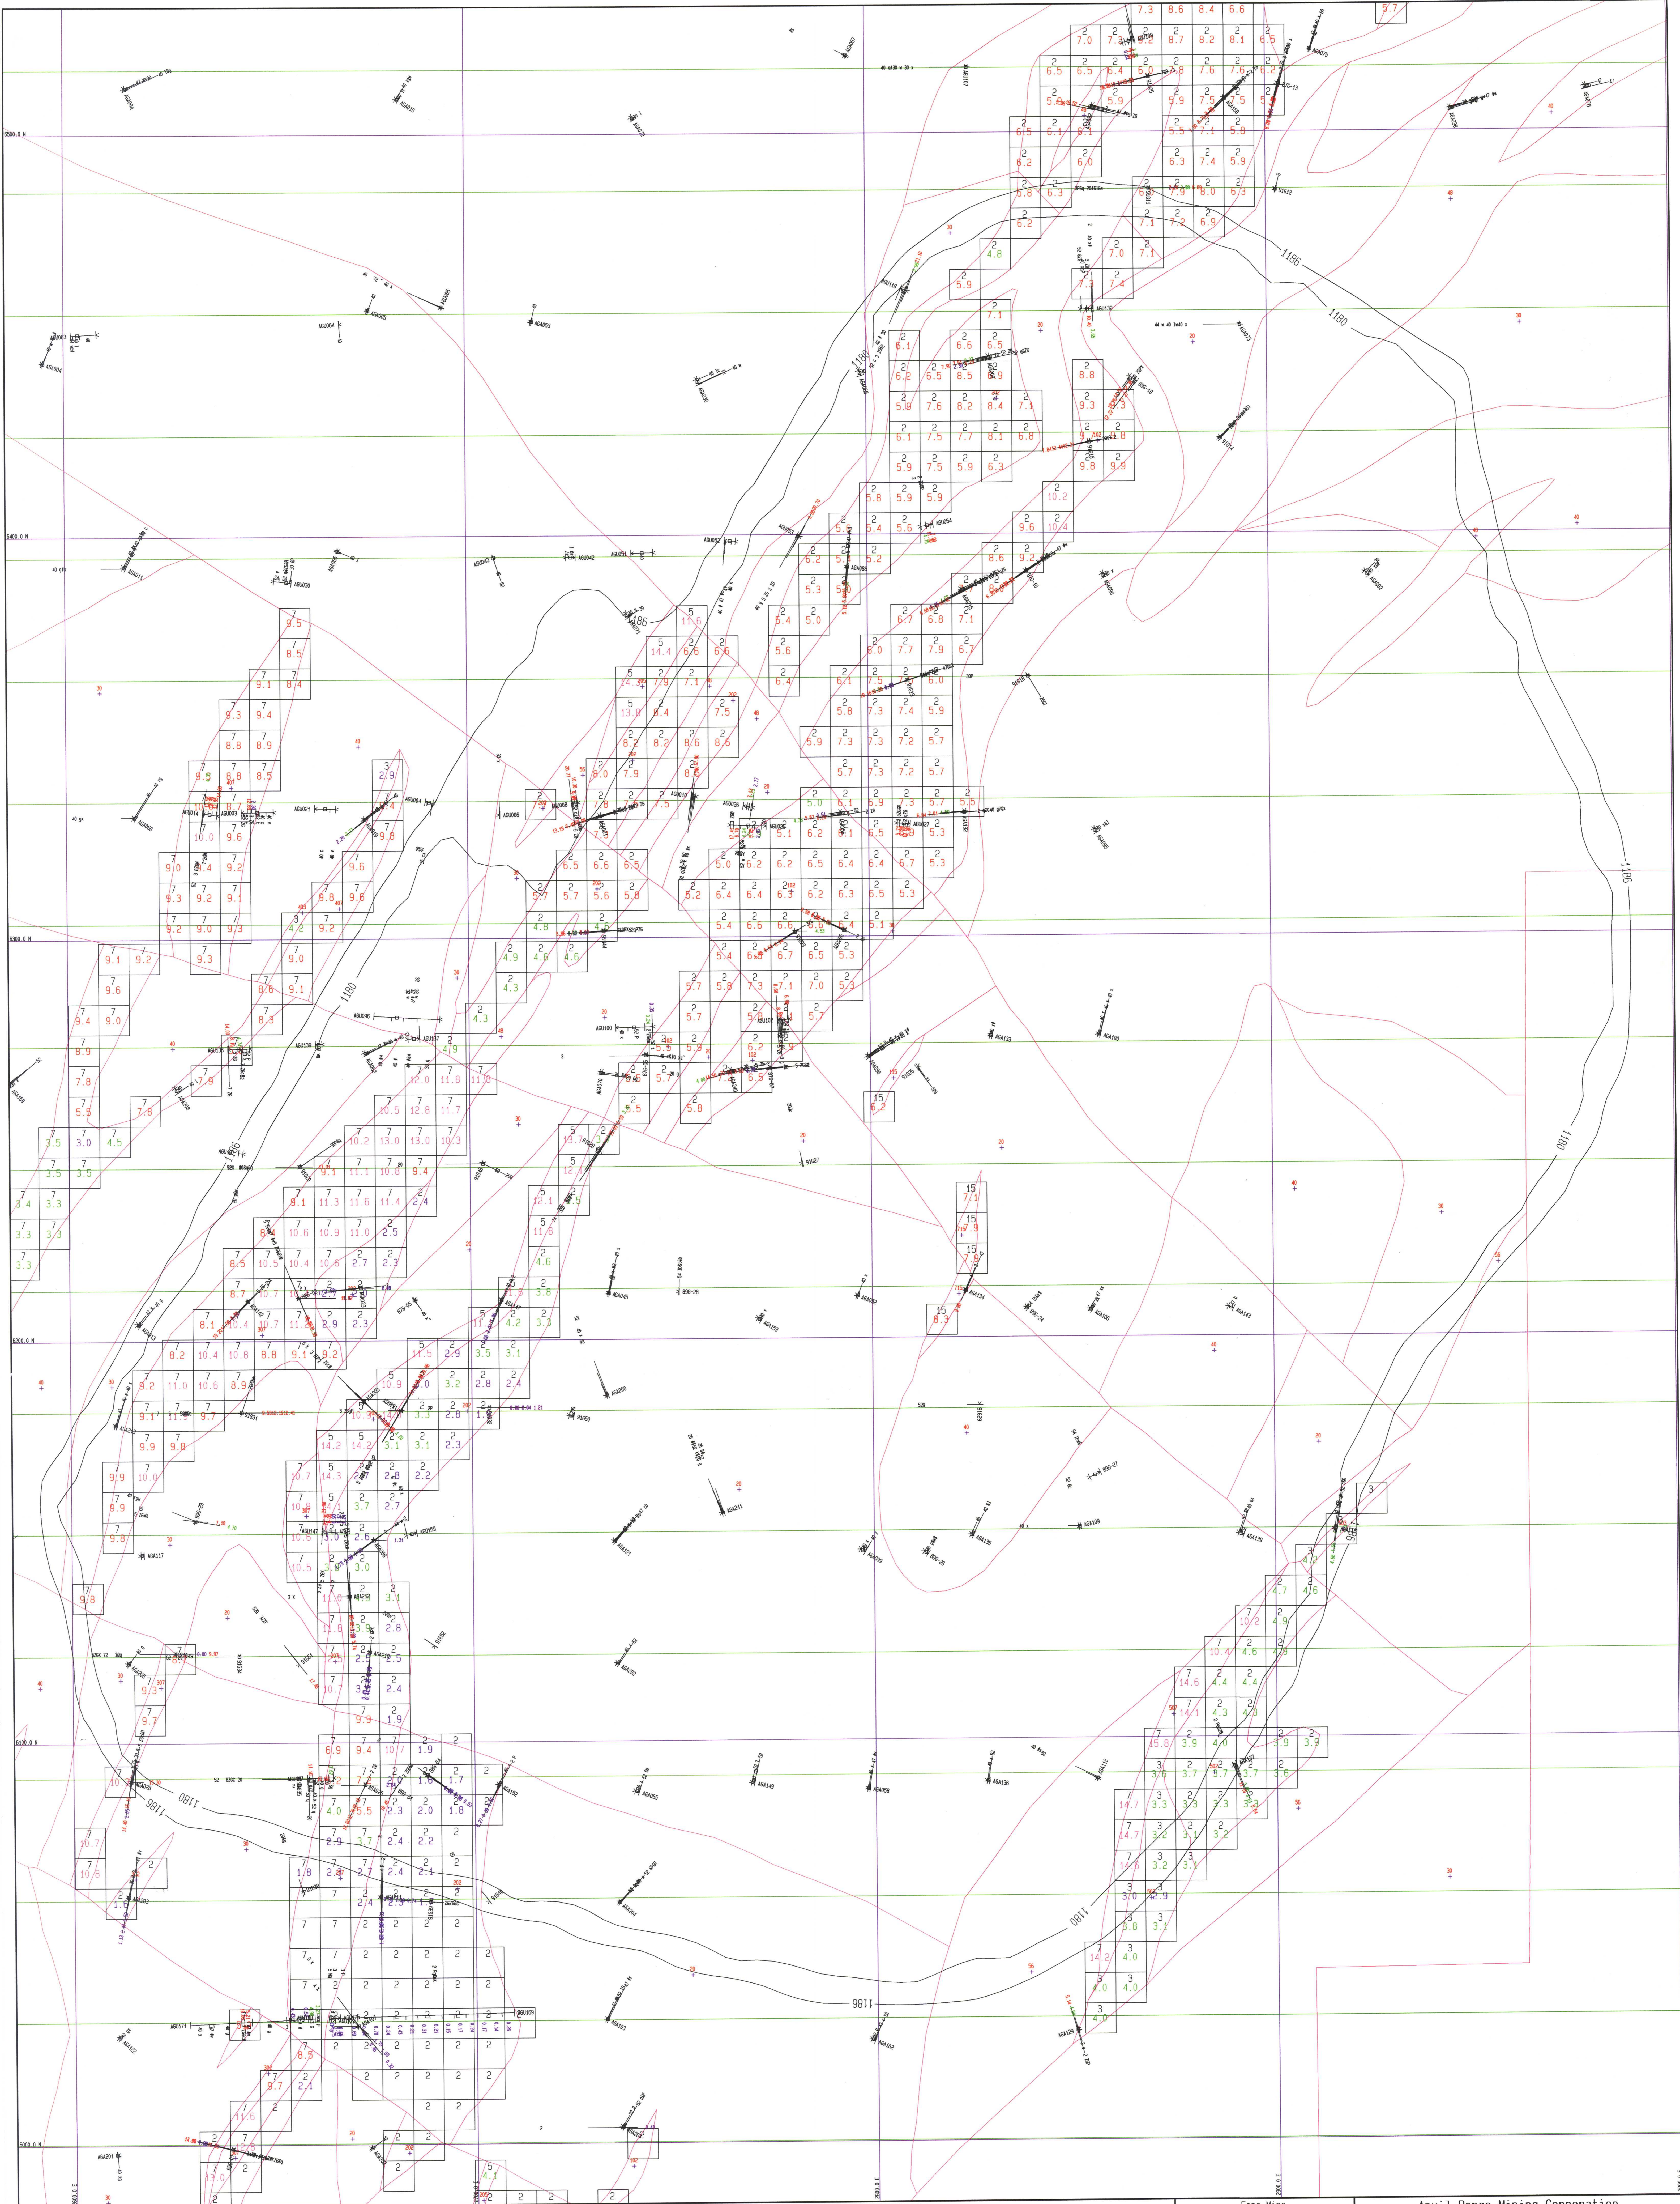

# GRUM PIT BENCH PLAN

# 1180 BENCH

Faro Mine  
P.O. Box 1000  
Faro, YT  
X0B 1K0

DATE: 06/19/96 TIME: 15:36:58

Anvil Range Mining Corporation

GRUM PIT  
1180 BENCH PLAN  
BLOCK MODEL G9110 (G4) - 6m BENCHES DILUTED

SCALE (HORIZONTAL) 1:500 SCALE (VERTICAL) 1:500