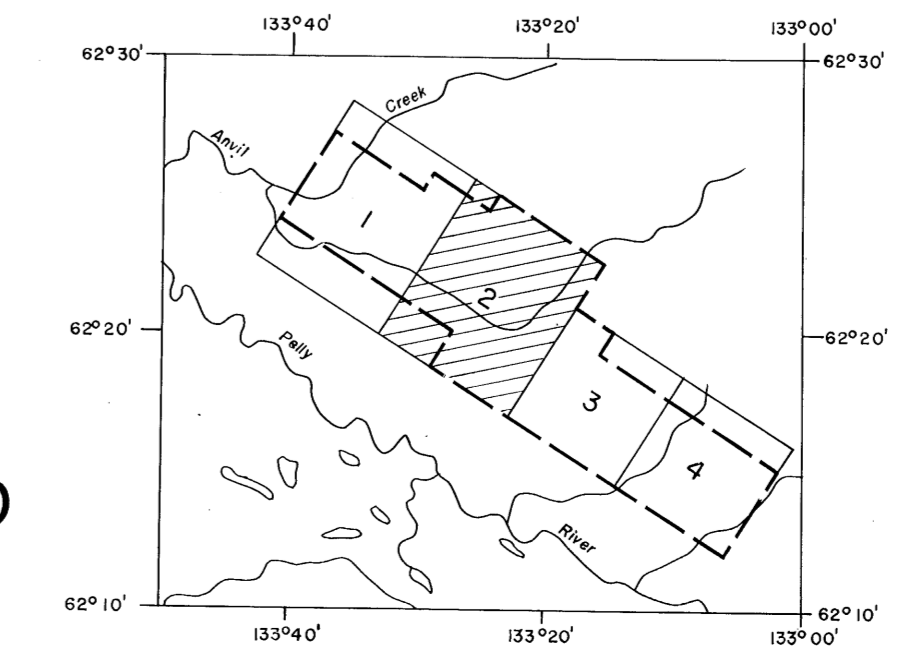

DYNASTY EXPLORATION LIMITED
AIRBORNE MAGNETOMETER SURVEY

SHEET No 2

CONTOUR INTERVAL..... 20 GAMMA
 MEAN FLIGHT LINE SPACING..... 1000 FEET
 MEAN TERRAIN CLEARANCE..... 400 FEET
 500 GAMMA CONTOUR.....
 100 GAMMA CONTOUR.....
 20 GAMMA CONTOUR.....
 MAGNETIC LOW.....
 FIGURAL POINTS.....
 FLIGHT LINES.....

ROSE CREEK AREA 010358
 YUKON TERRITORY
 SCALE
 1 inch to 1320 Feet

Flown and Compiled
 by
 HUNTING SURVEY CORPORATION LIMITED
 TORONTO, CANADA
 1964

EHX-80