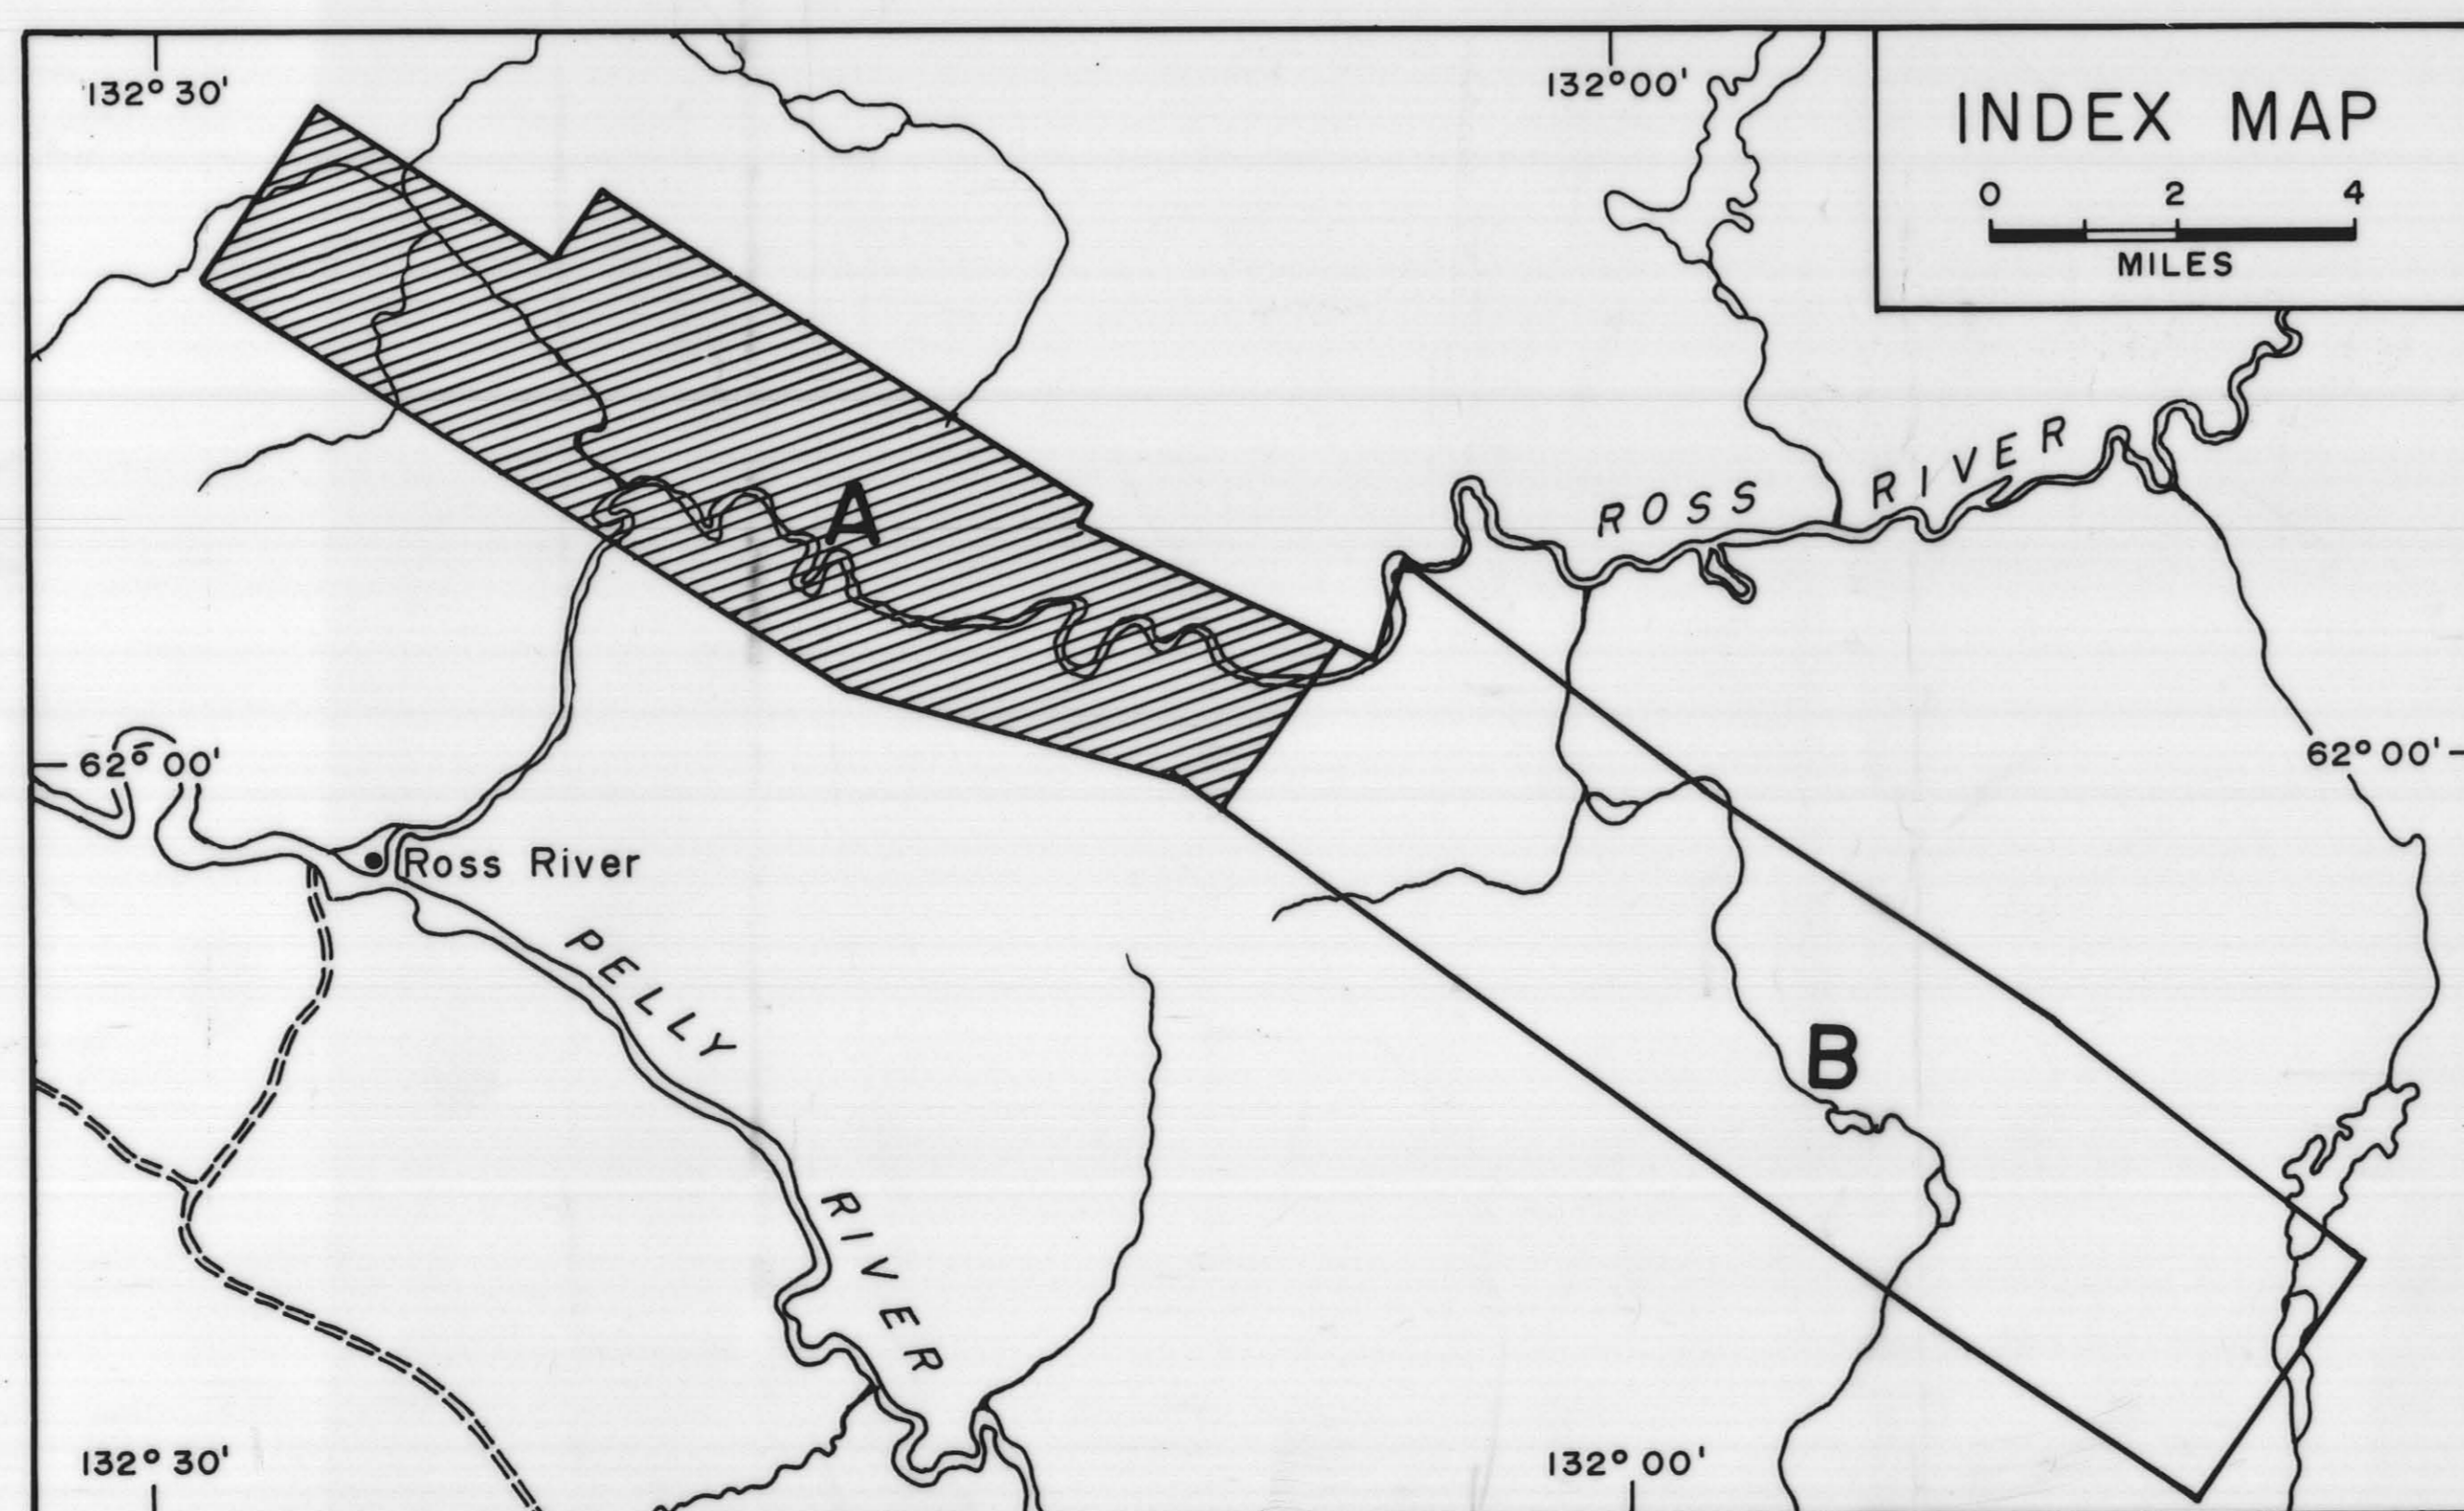

**LEGEND**

- 500 gammas .....
- 100 gammas .....
- 20 gammas .....
- 0 gammas .....

**CHARACTERISTIC OF MAGNETIC LINE FILTER**

Map 1A  
**AIRBORNE ELECTROMAGNETIC SURVEY PROFILES  
 AND  
 FILTERED MAGNETIC MAP**  
 ROSS RIVER AREA  
 YUKON TERRITORY  
 DUPONT OF CANADA EXPLORATION LIMITED