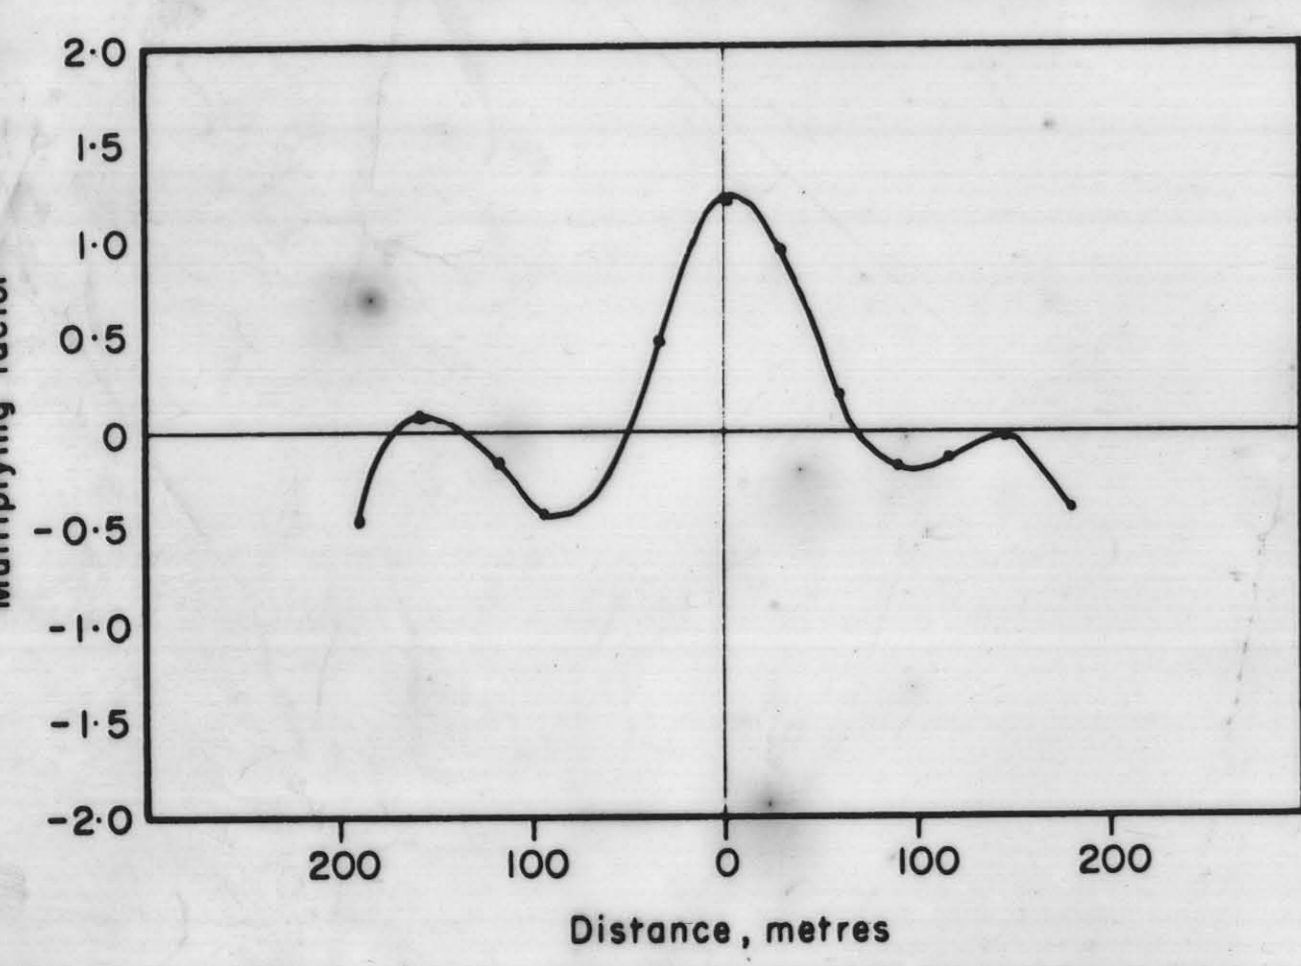

**LEGEND**

- 500 gammas .....
- 100 gammas .....
- 20 gammas .....
- 0 gammas .....

**CHARACTERISTIC OF MAGNETIC LINE FILTER**

Map 1A  
**AIRBORNE ELECTROMAGNETIC SURVEY PROFILES  
 AND  
 FILTERED MAGNETIC MAP**  
 ROSS RIVER AREA  
 YUKON TERRITORY  
 DUPONT OF CANADA EXPLORATION LIMITED