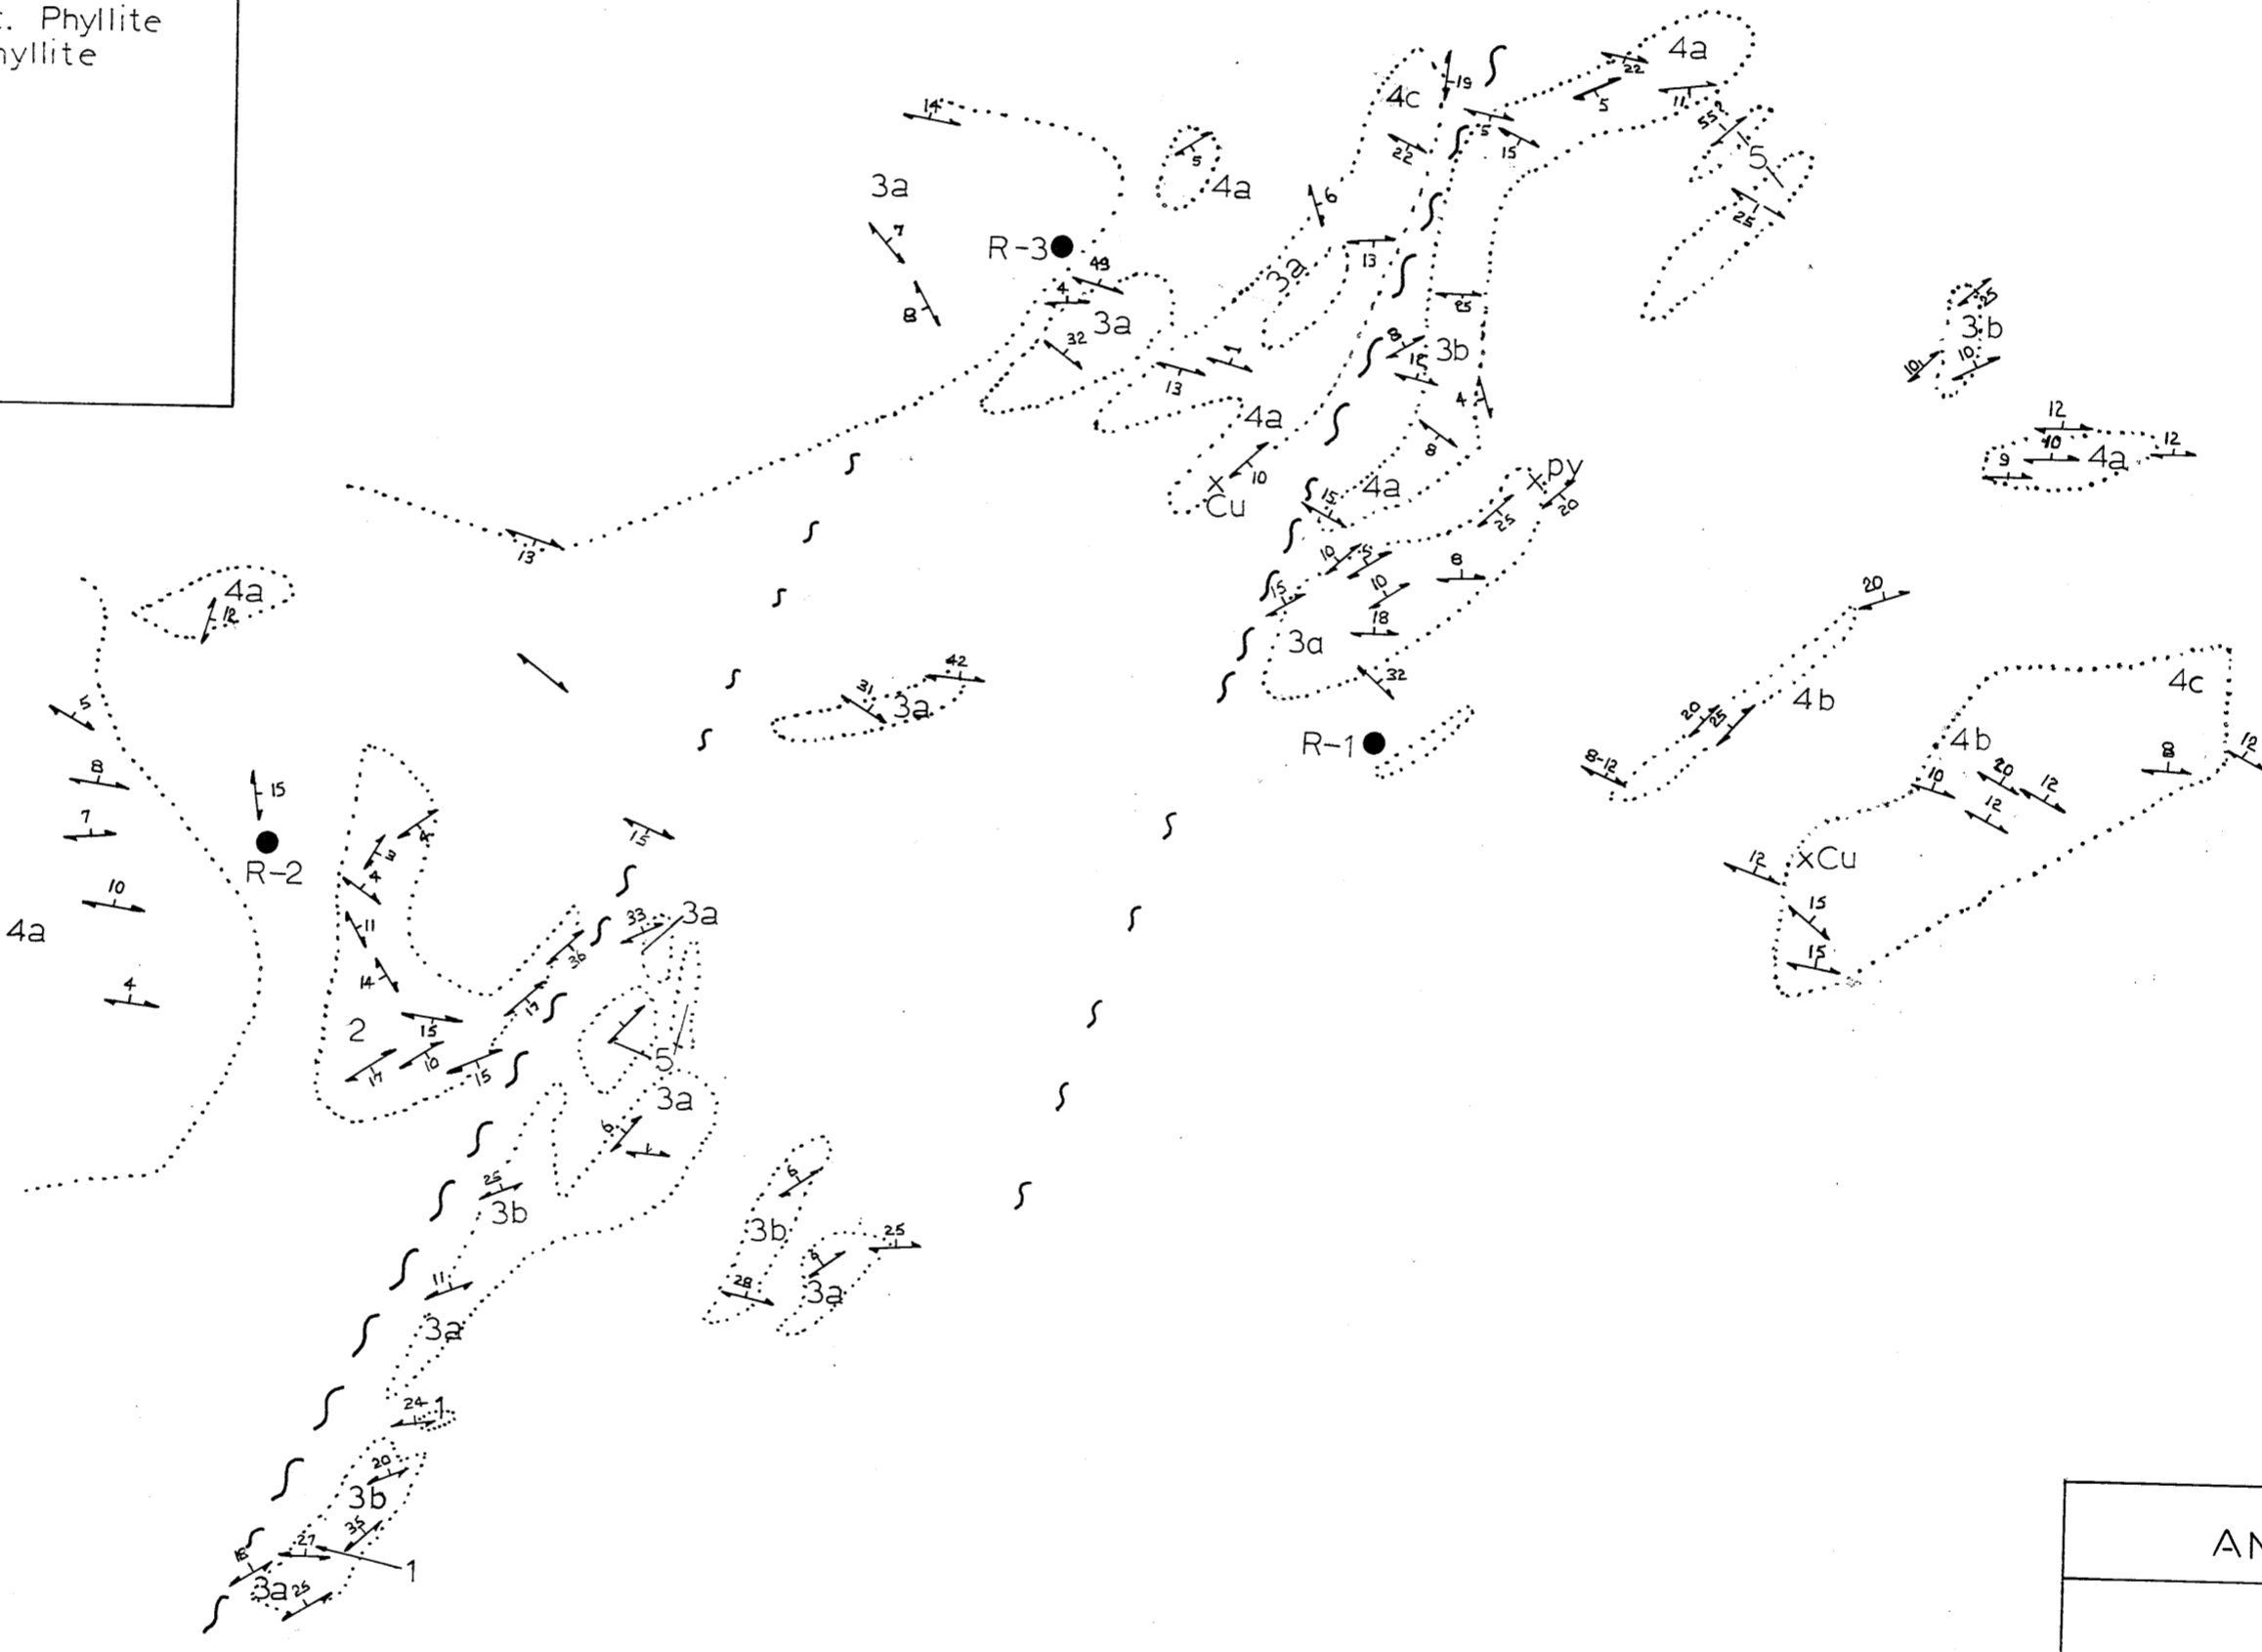

LEGEND

Unit No	Lithology
1	Garnet Schist
2	Biotite Schist
3a	Muscovite Schist
3b	Quartzitic Muscovite Schist
4a	Muscovitic Phyllite
4b	Quartz. Musc. Phyllite
4c	Quartzitic Phyllite
5	Limestone

Outcrop 
 Schistosity 
 Fault probable 

ANVIL MINING CORP.	
WHITEHORSE - FARO	
RICH GEOLOGY	
DATE: 11-7-67	010615
SCALE: 1" = 200'	
DRAWN BY: DM	