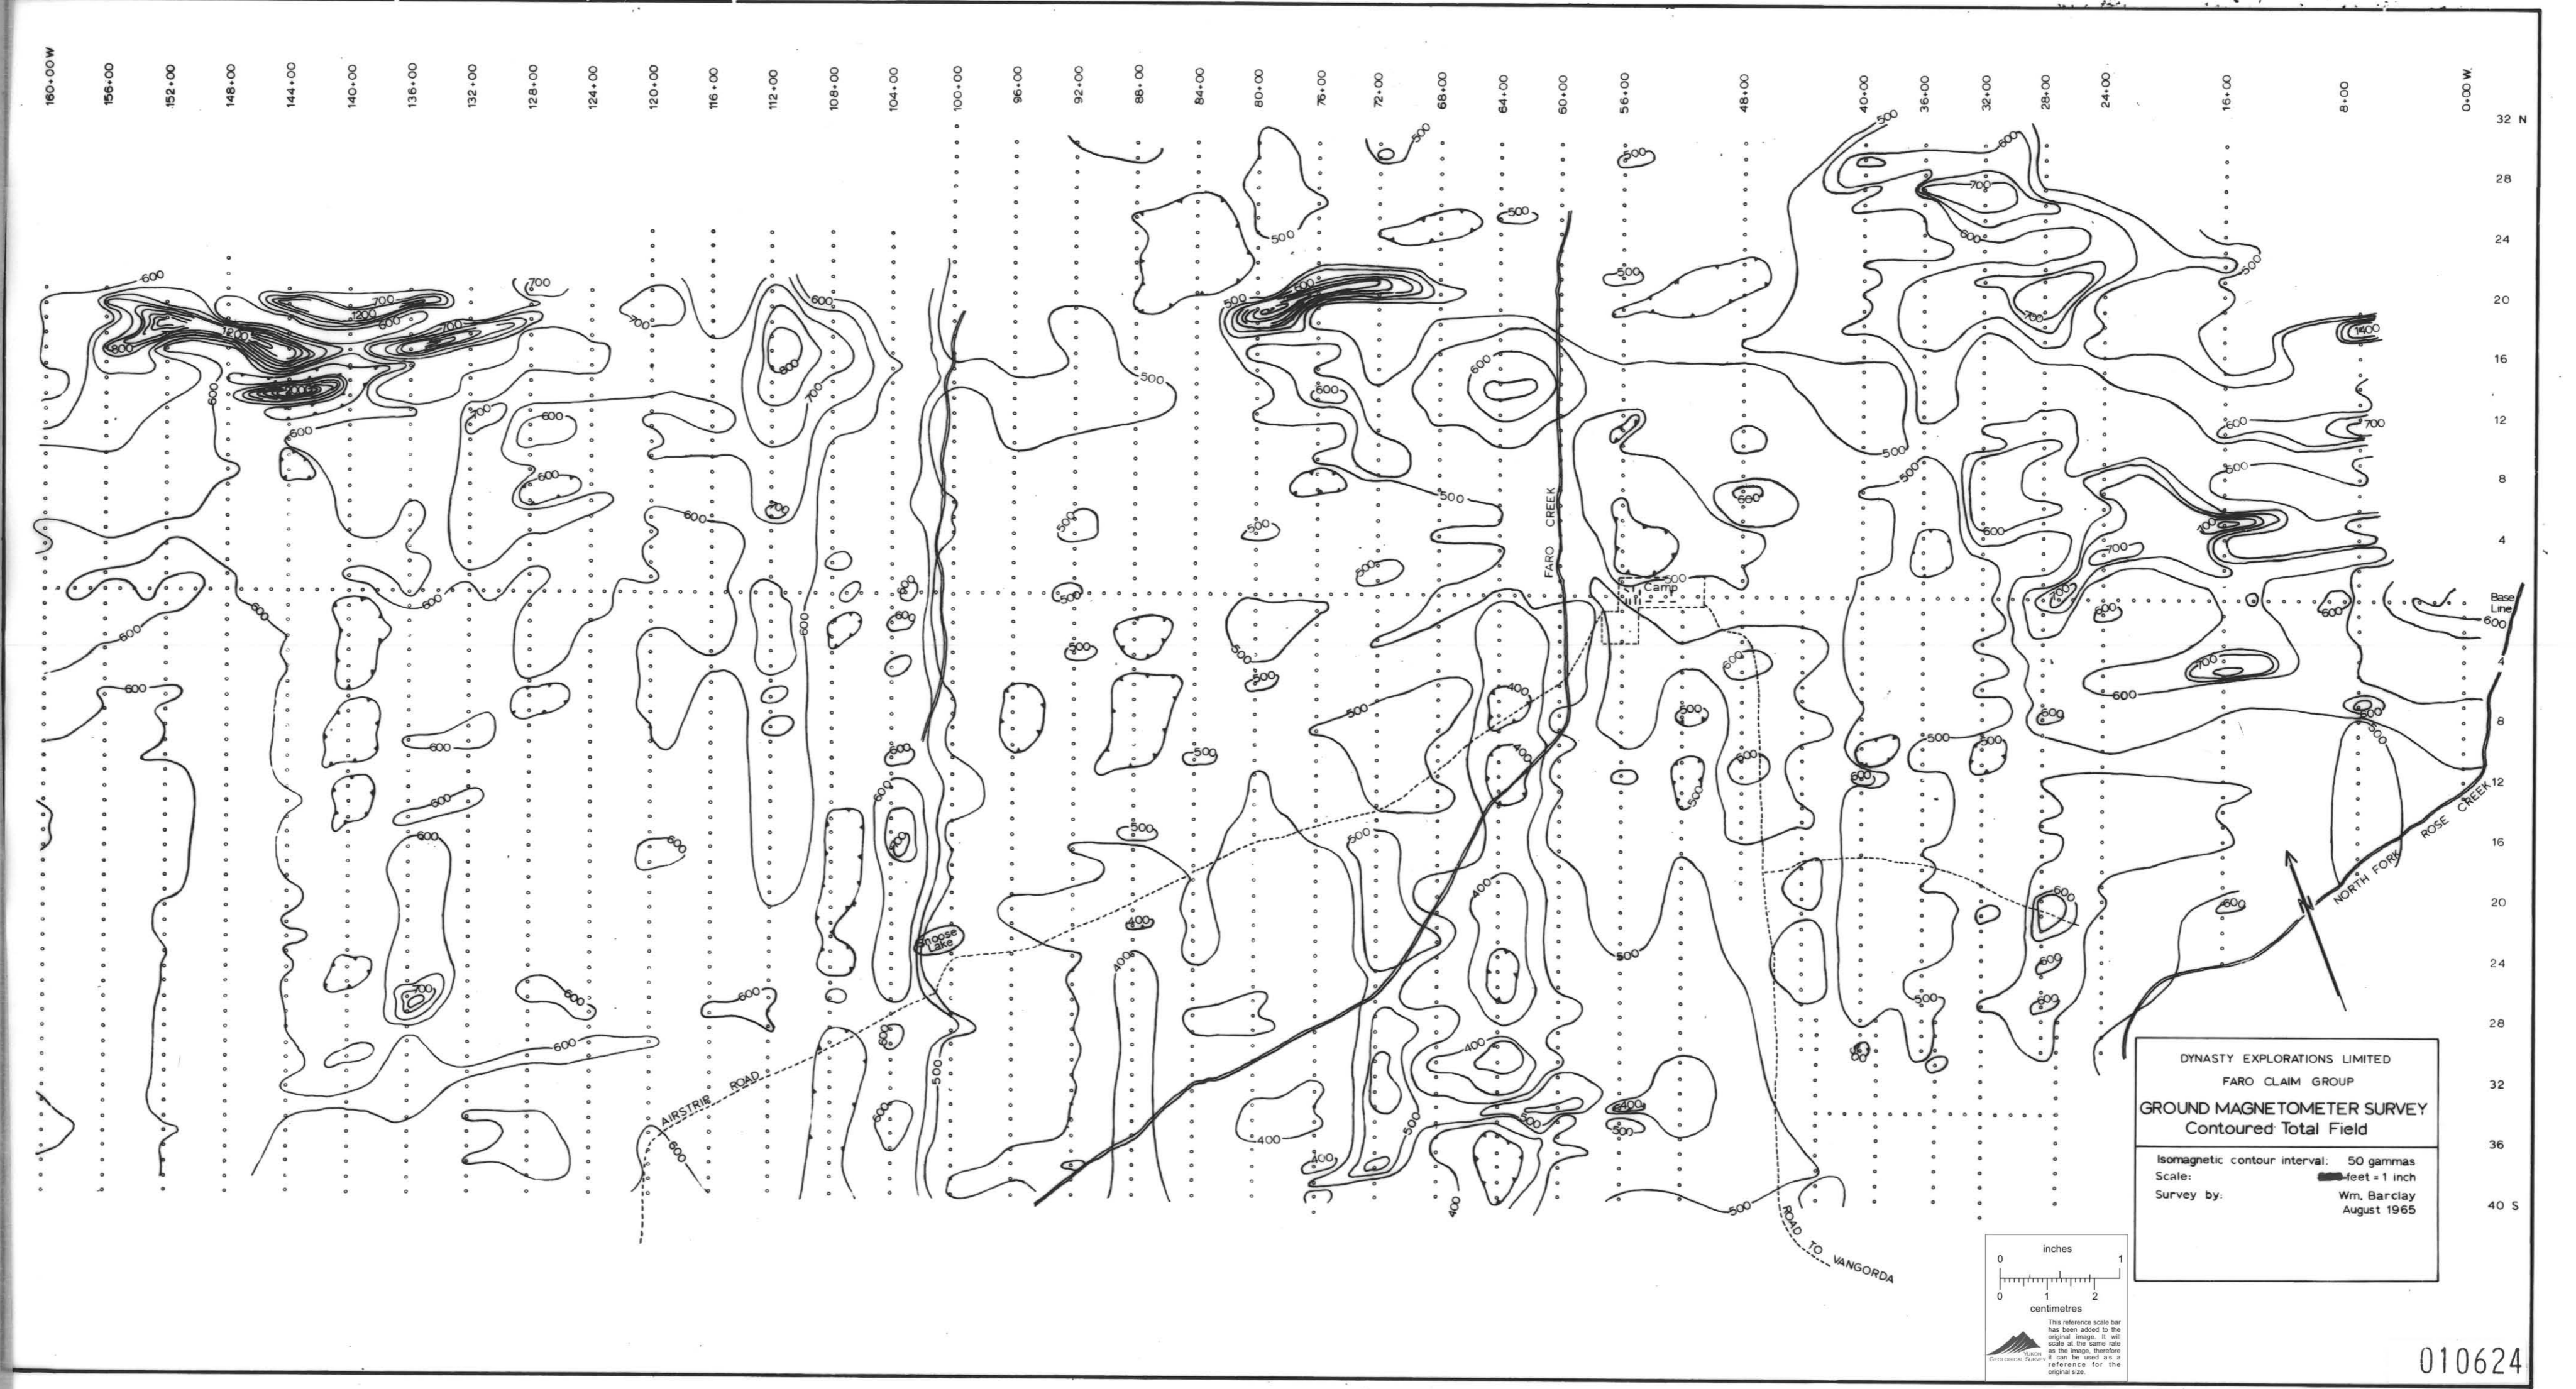

105 X-3
 Faro Claim Exp.
 Ground Magnetometer Survey
 Contoured Total Field
 Aug. 65

010624