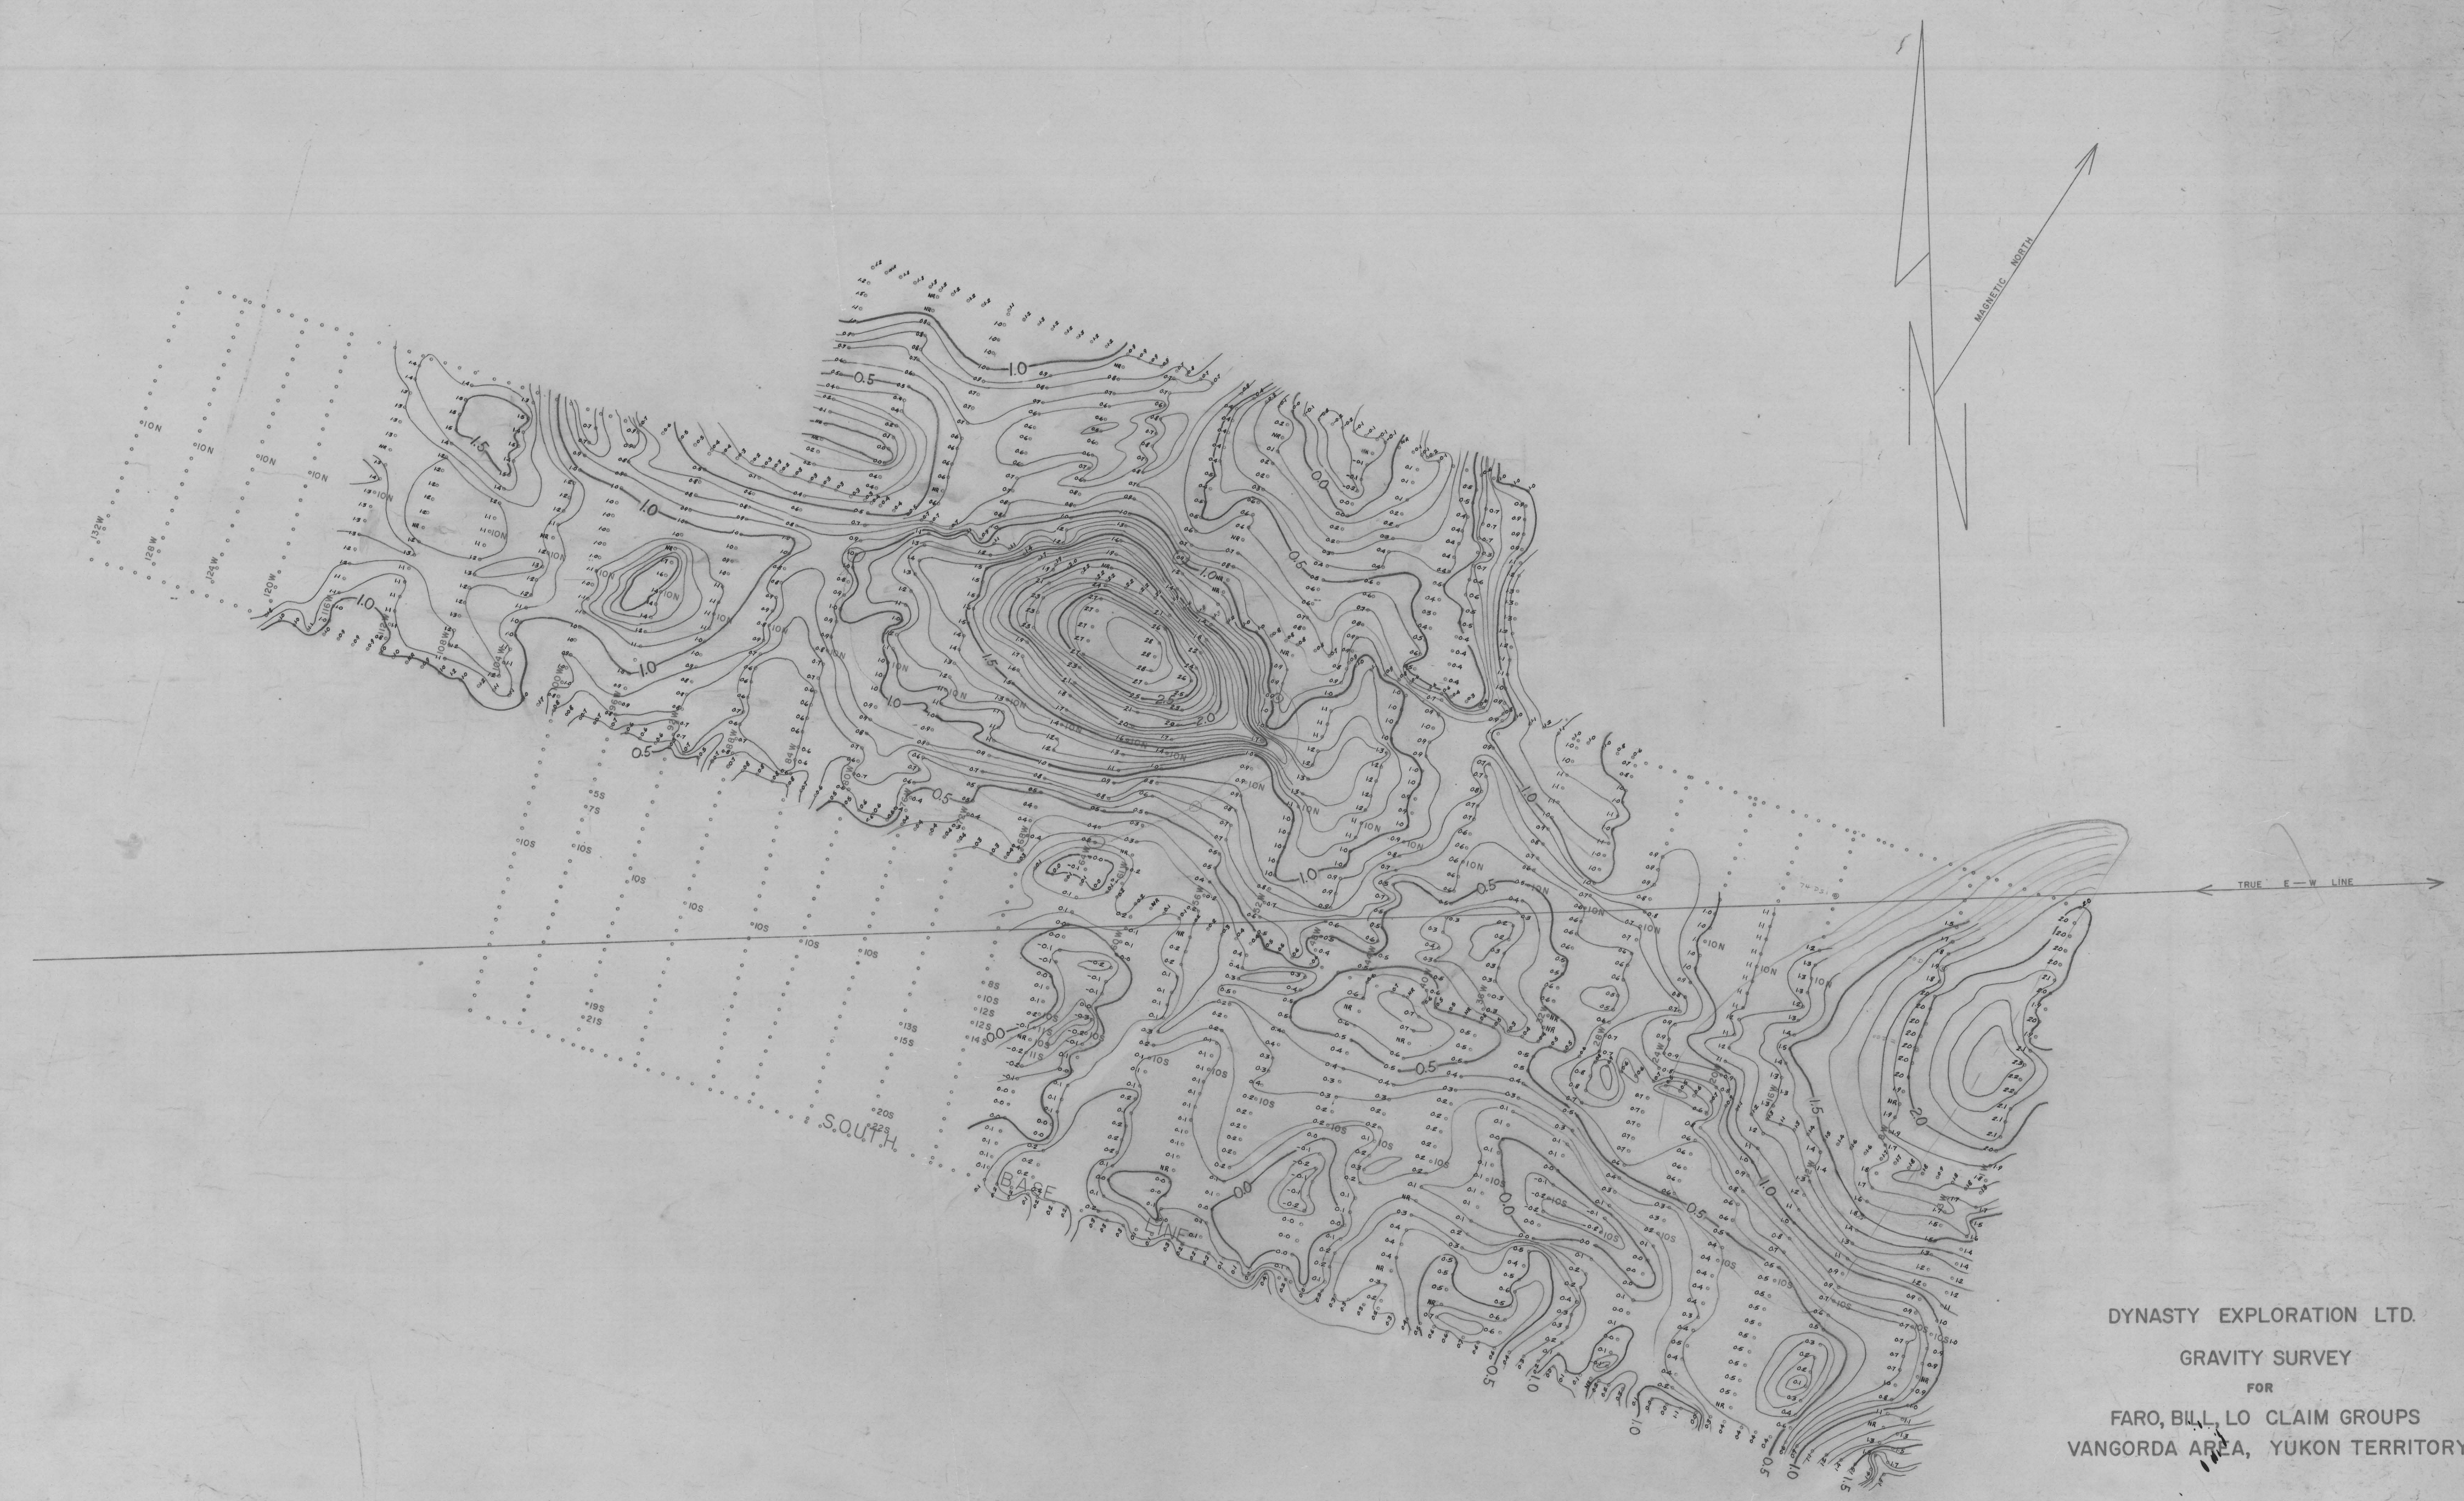

Map No. 010642
Yukon Territory

DYNASTY EXPLORATION LTD.
GRAVITY SURVEY
FOR
FARO, BILL, LO CLAIM GROUPS
VANGORDA AREA, YUKON TERRITORY

RESIDUAL MAP

BY
UNITED GEOPHYSICAL CORP.
SCALE 1"=400' DATE 1965
CI - 0.1 Mg INTERPRETATION BY R.B. GALESKI.

EUX-51

010642