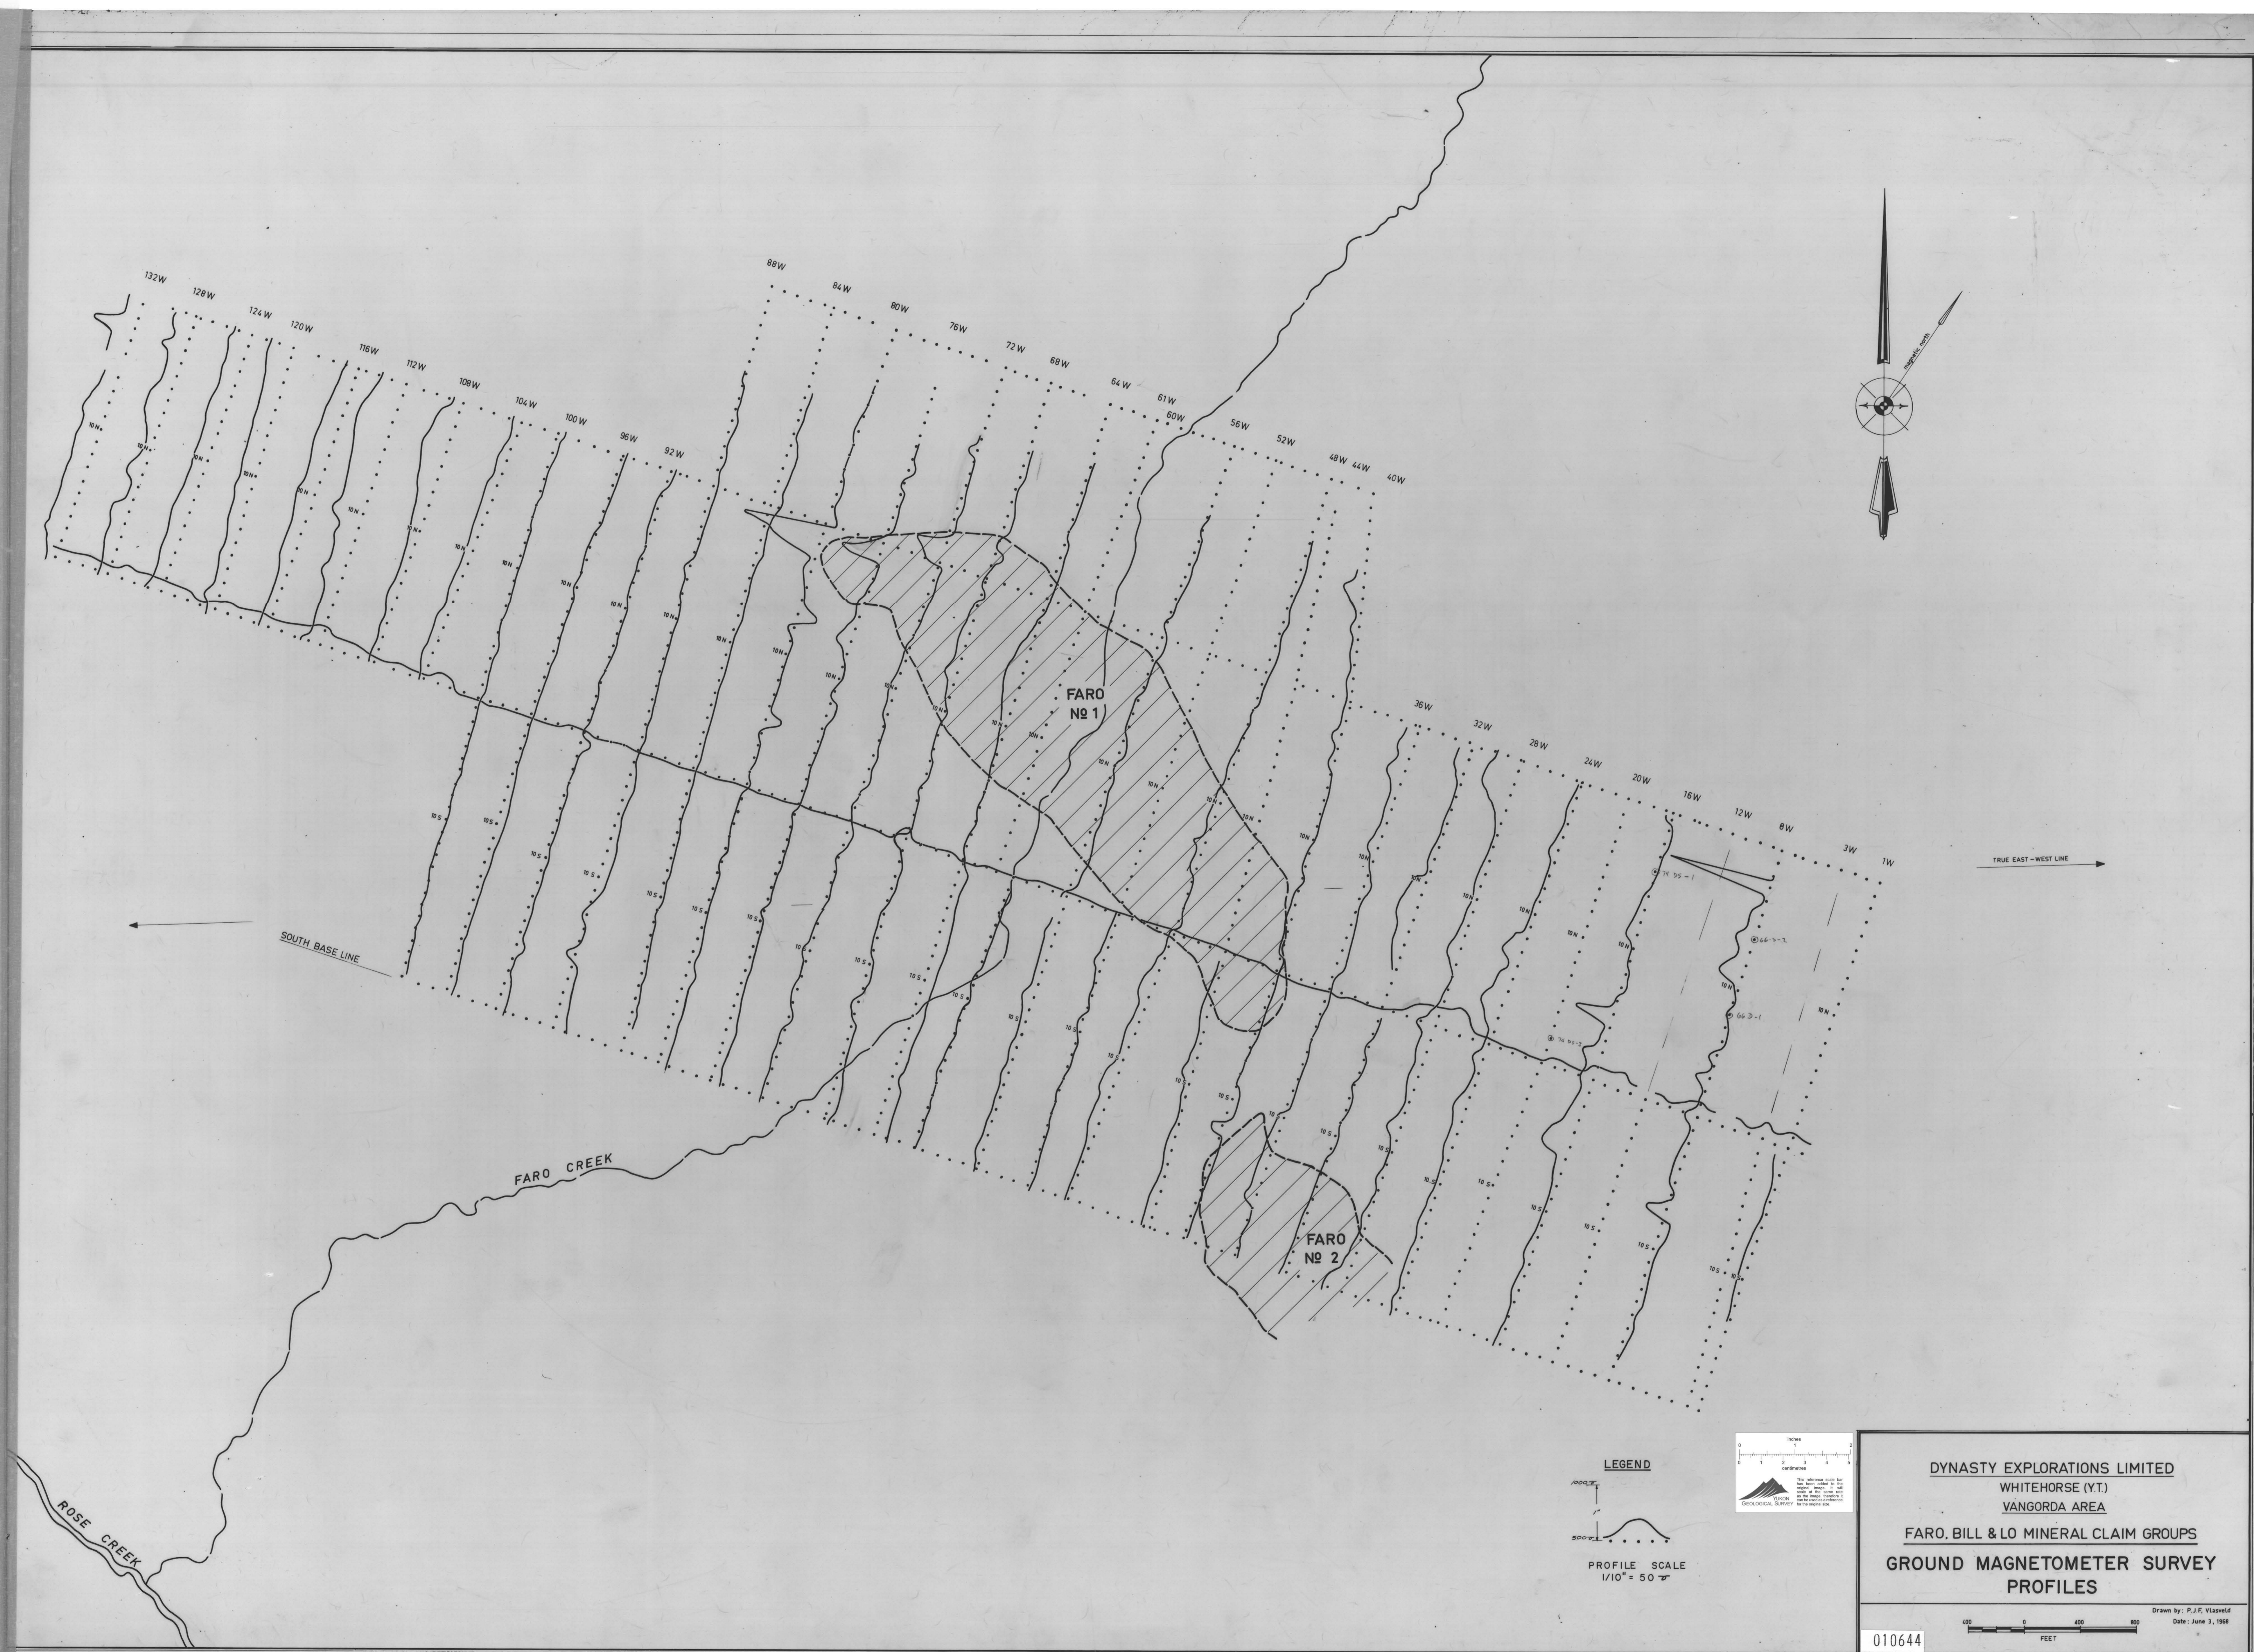

105 No. 100, File 8

TRUE EAST - WEST LINE

LEGEND
 PROFILE SCALE
 1/10" = 50'

DYNASTY EXPLORATIONS LIMITED
 WHITEHORSE (Y.T.)
 VANGORDA AREA
 FARO, BILL & LO MINERAL CLAIM GROUPS
 GROUND MAGNETOMETER SURVEY
 PROFILES

010644

Drawn by: P.J.F. Vlasveld
 Date: June 3, 1968