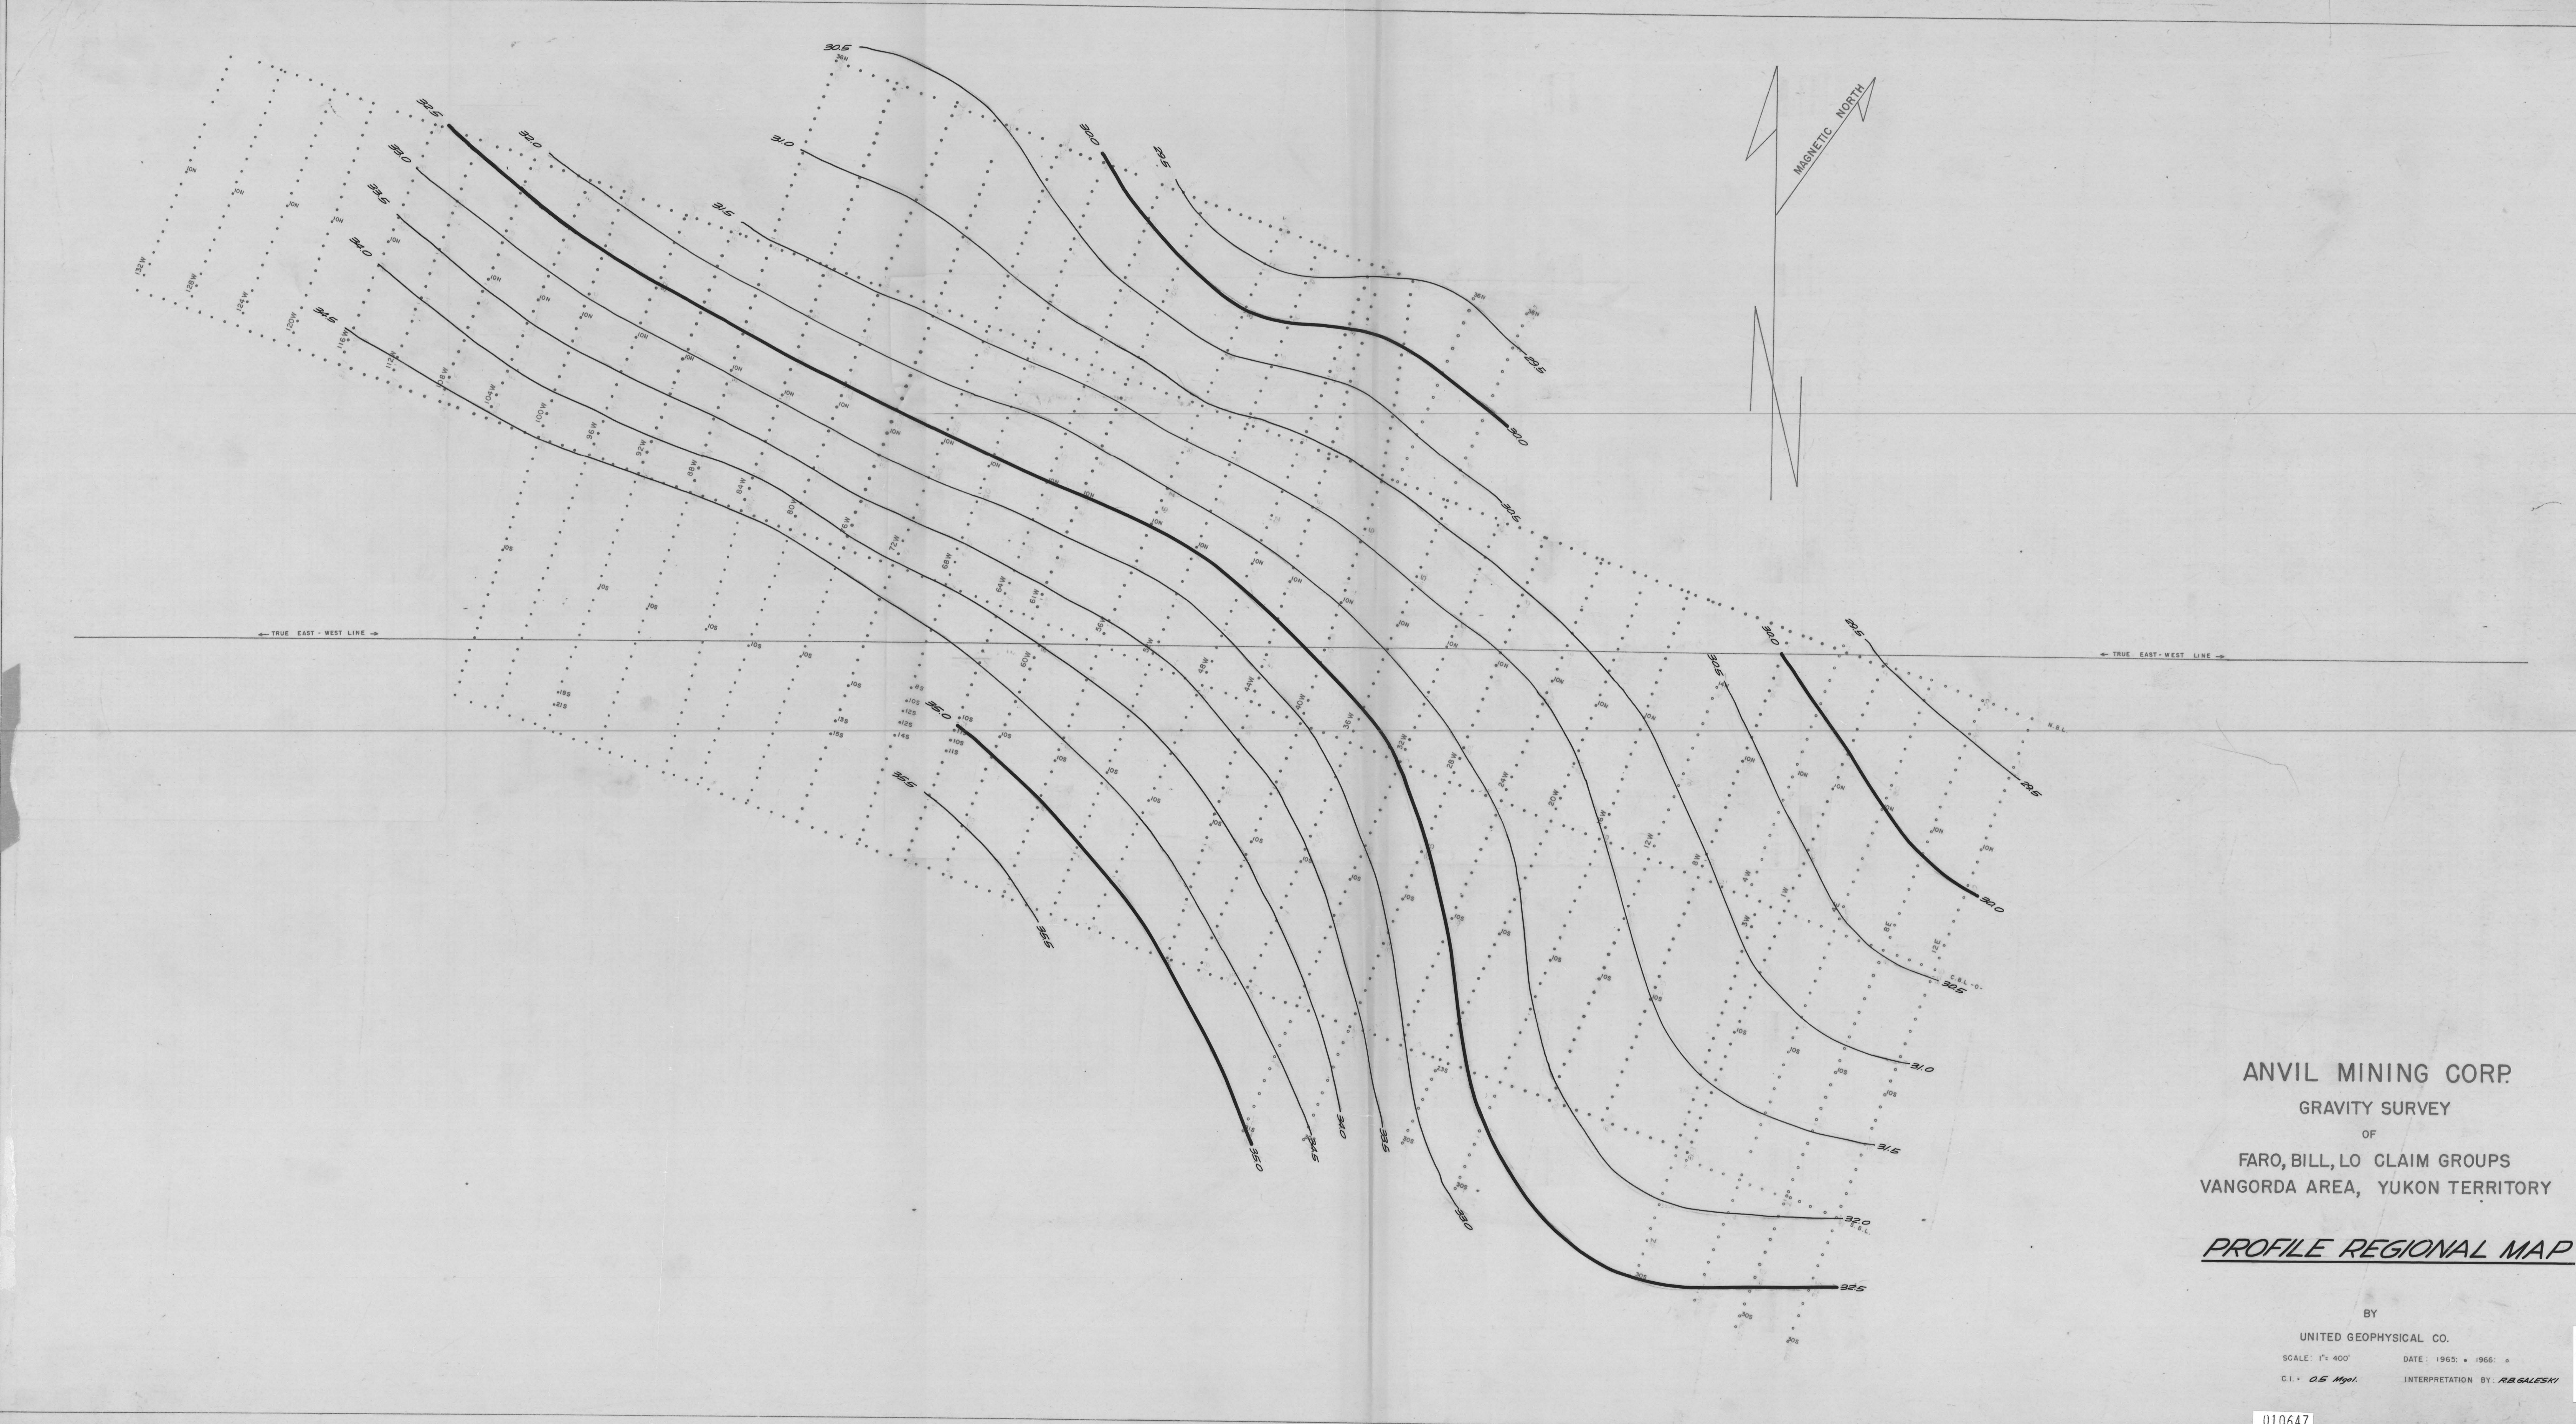

MS A-6
Faro, Bill, Lo
Claim Groups
Vangorda Area
Yukon Territory

ANVIL MINING CORP.
GRAVITY SURVEY
OF
FARO, BILL, LO CLAIM GROUPS
VANGORDA AREA, YUKON TERRITORY
PROFILE REGIONAL MAP

BY
UNITED GEOPHYSICAL CO.
SCALE: 1" = 400' DATE: 1965 • 1966 •
C.I.: *GS Mgm* INTERPRETATION BY: *RB GALESHI*

010647

EUX - 44