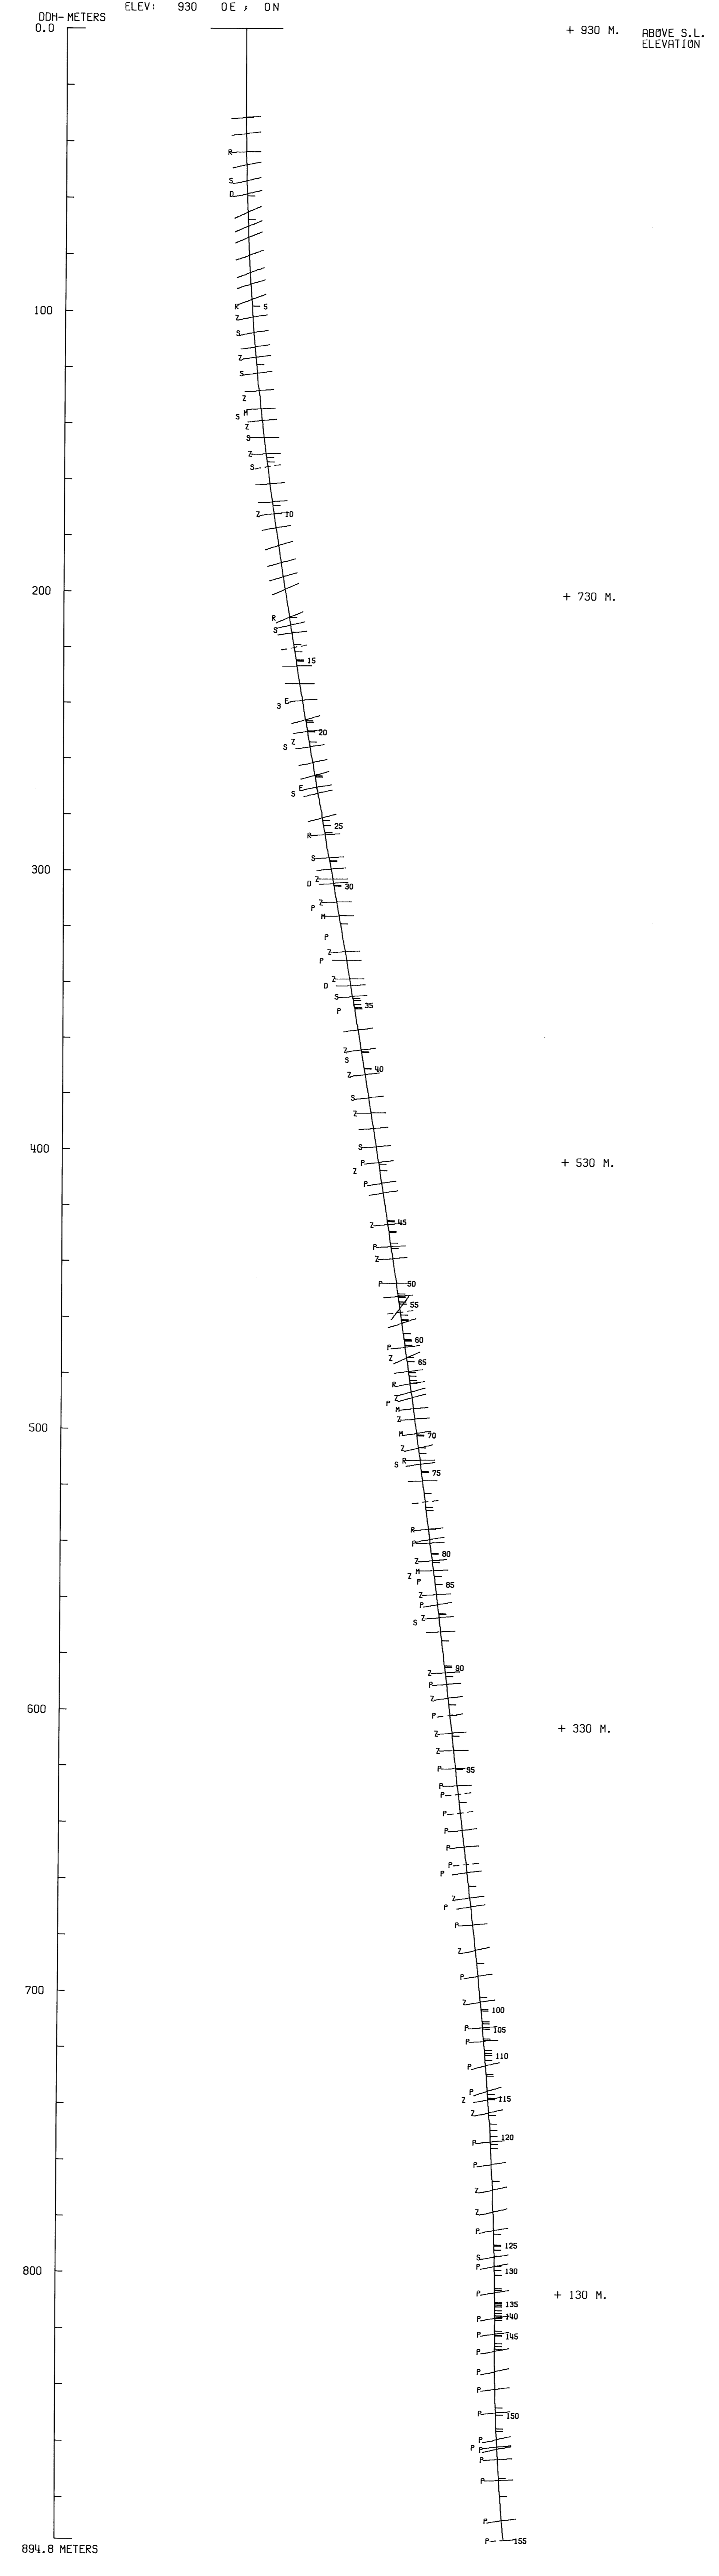

SWEN OREN
PLANE

010681

DDH: 80-S-03 -- 100 DEGREE PROFILE
(VIEW AZIMUTH = 10 DEGREES)
ELEV: 930 DE / DN
+ 930 M. ABOVE S.L. ELEVATION

DDH: 80-S-03 -- 10 DEGREE PROFILE
(VIEW AZIMUTH = 280 DEGREES)
ELEV: 930 DE / DN
+ 930 M. ABOVE S.L. ELEVATION