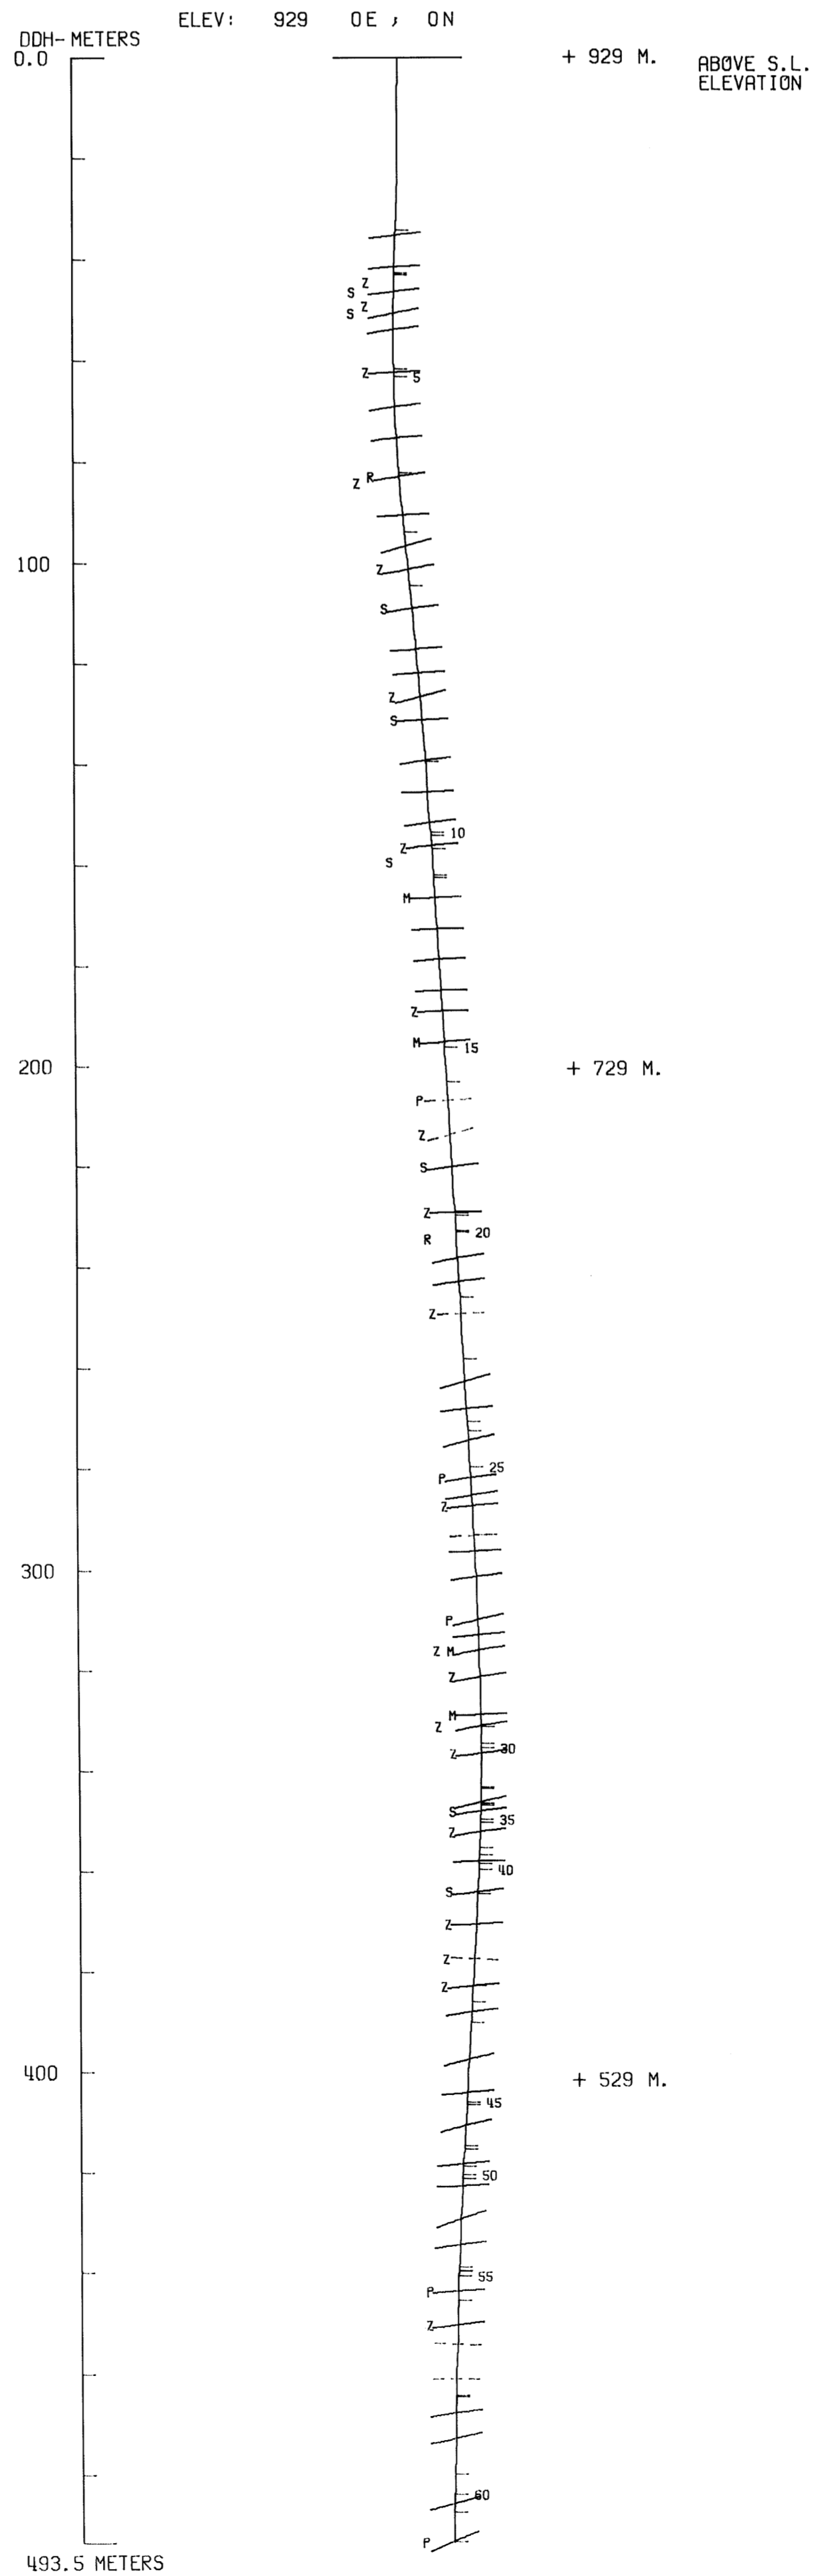

010693

DDH: 80-S-02 -- 100 DEGREE PROFILE  
( VIEW AZIMUTH = 10 DEGREES )

PLOTS FINISHED