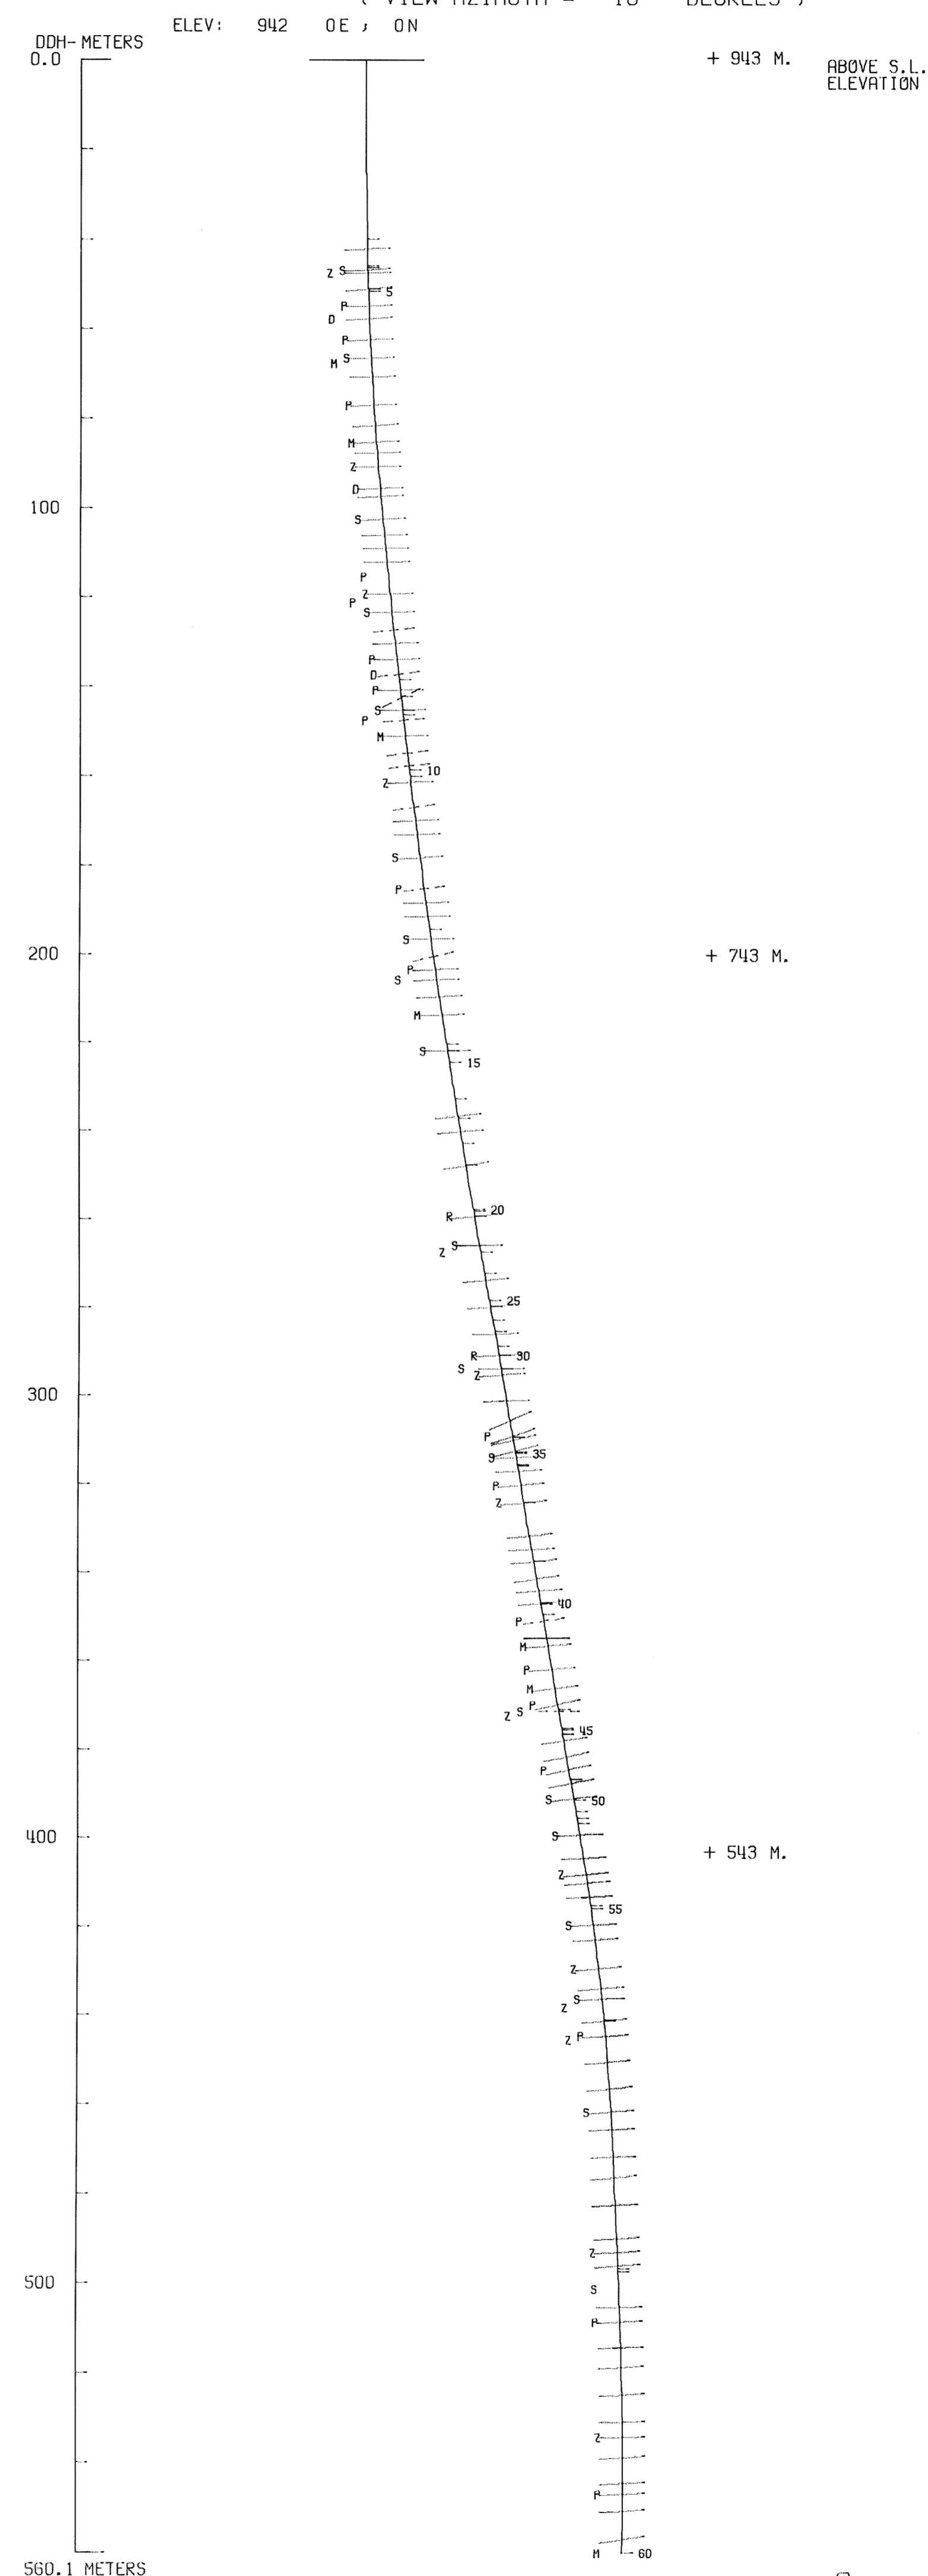

3232 LANE

1:500

DDH: 80-S-04 --- 10 DEGREE PROFILE
 (VIEW AZIMUTH = 280 DEGREES)

010698

DDH: 80-S-04 --- 100 DEGREE PROFILE
 (VIEW AZIMUTH = 10 DEGREES)

PLOTS FINISHED