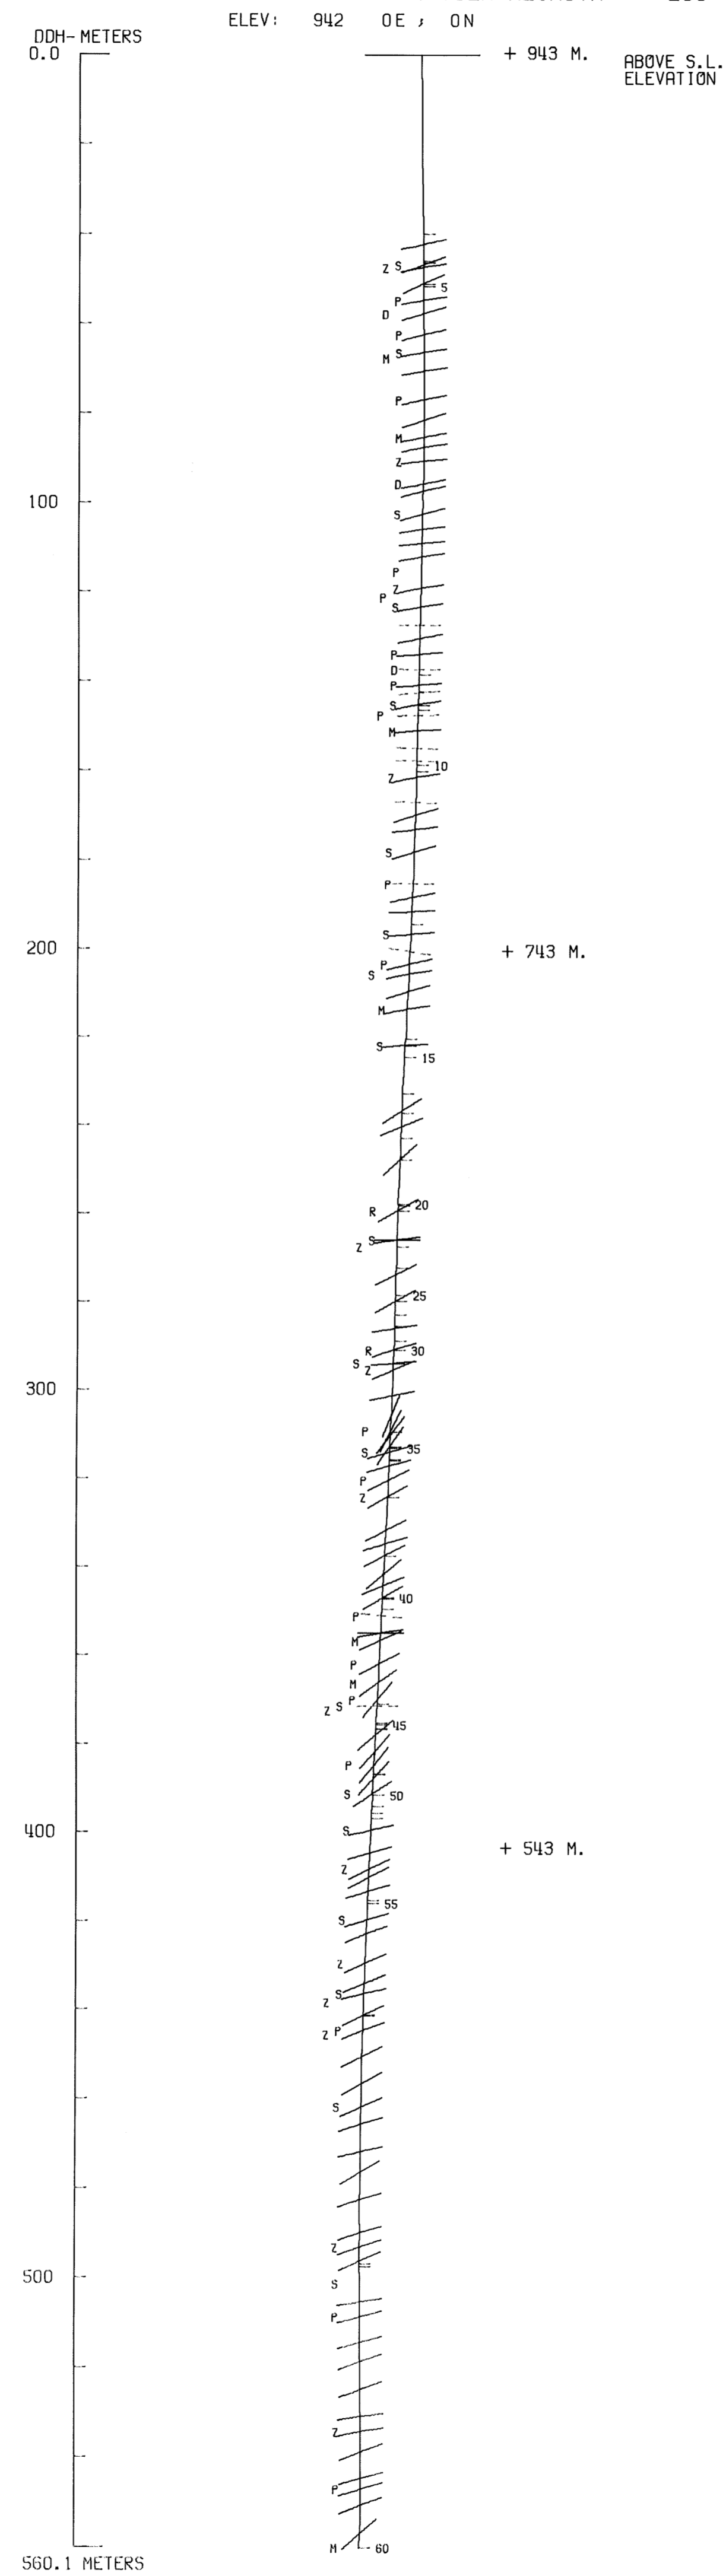

3232 LANE

1:500

DDH: 80-S-04 --- 10 DEGREE PROFILE
 (VIEW AZIMUTH = 280 DEGREES)

010698

DDH: 80-S-04 --- 100 DEGREE PROFILE
 (VIEW AZIMUTH = 10 DEGREES)

PLOTS FINISHED