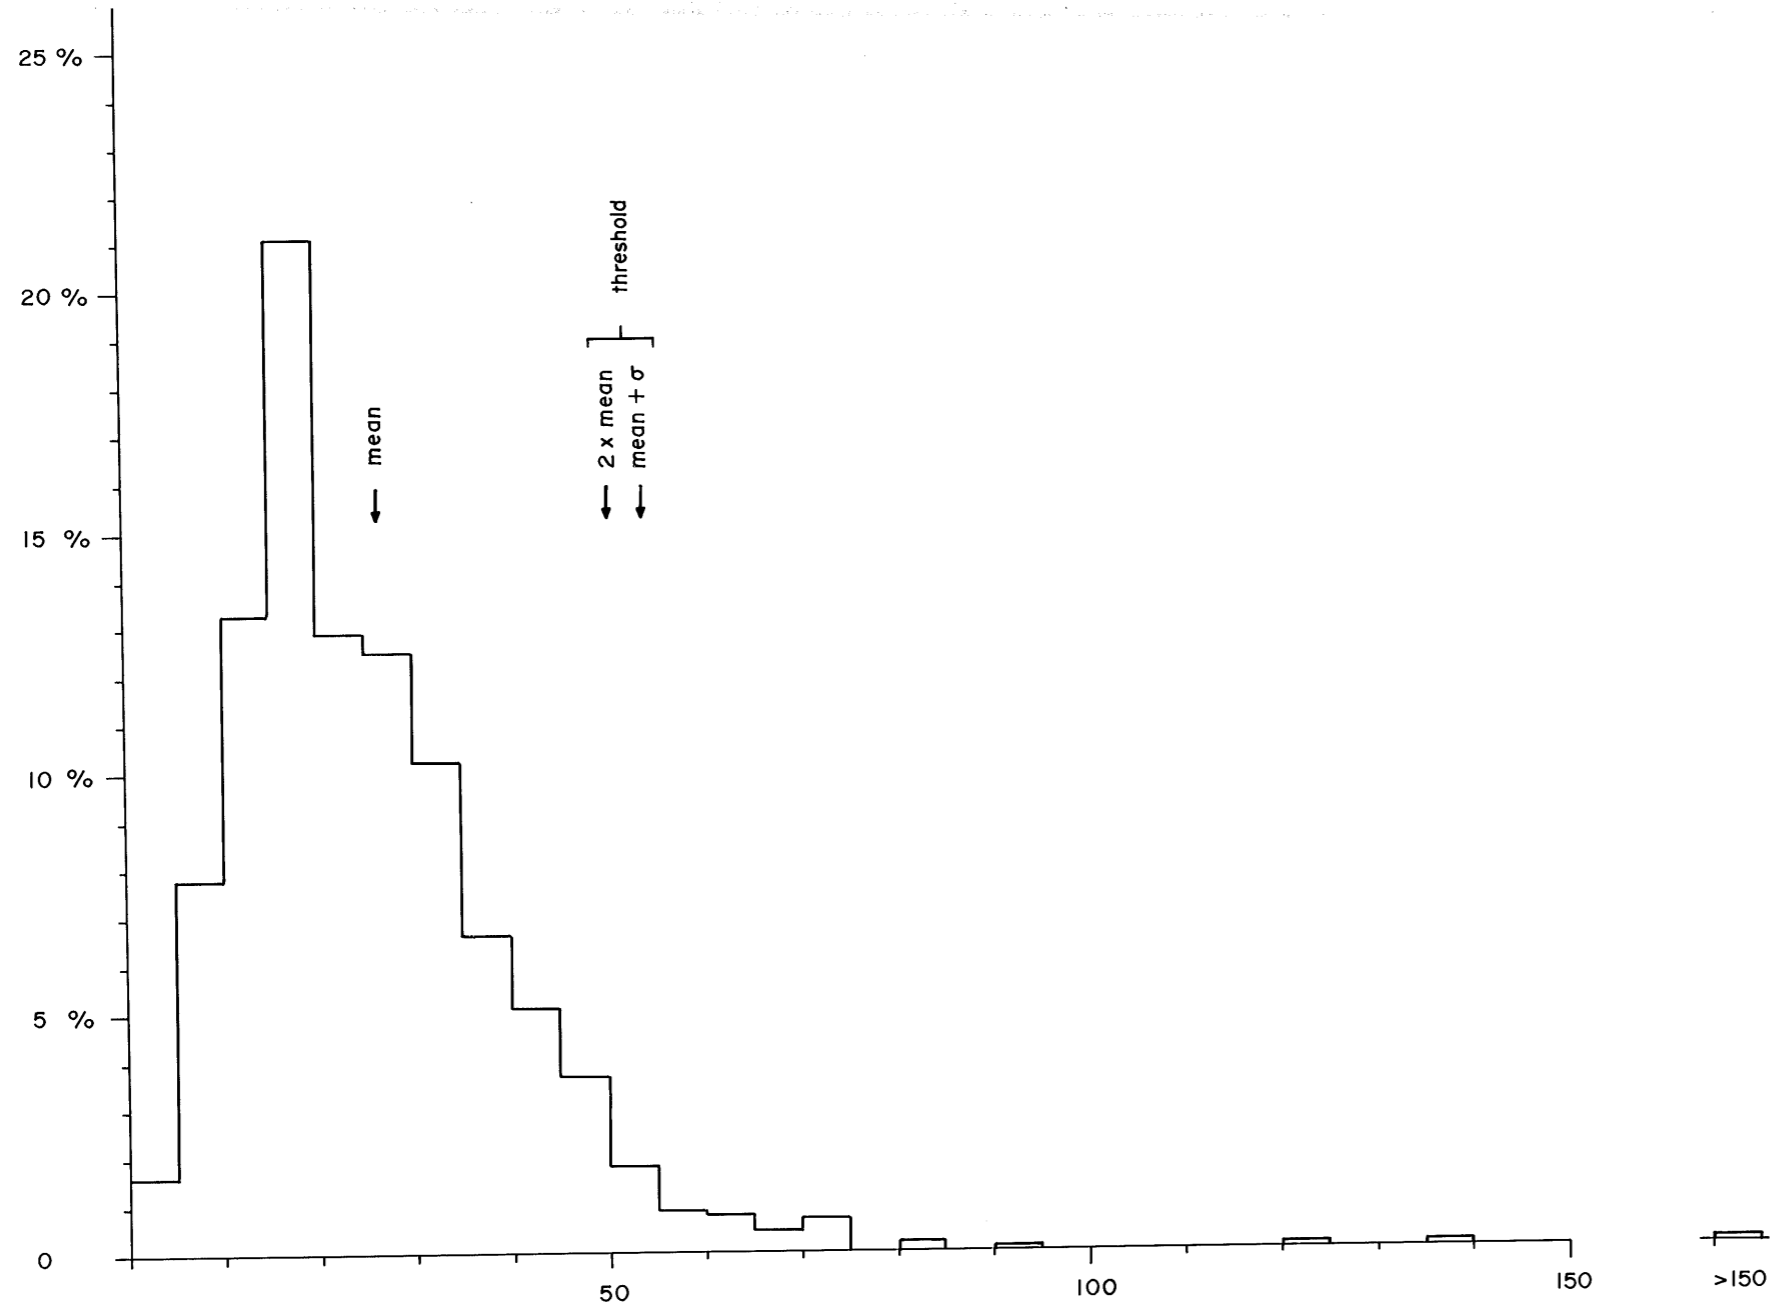

FAT CLAIM
Geochem - Cu
March '75

Figure 2

Histogram of Results - Copper

010709