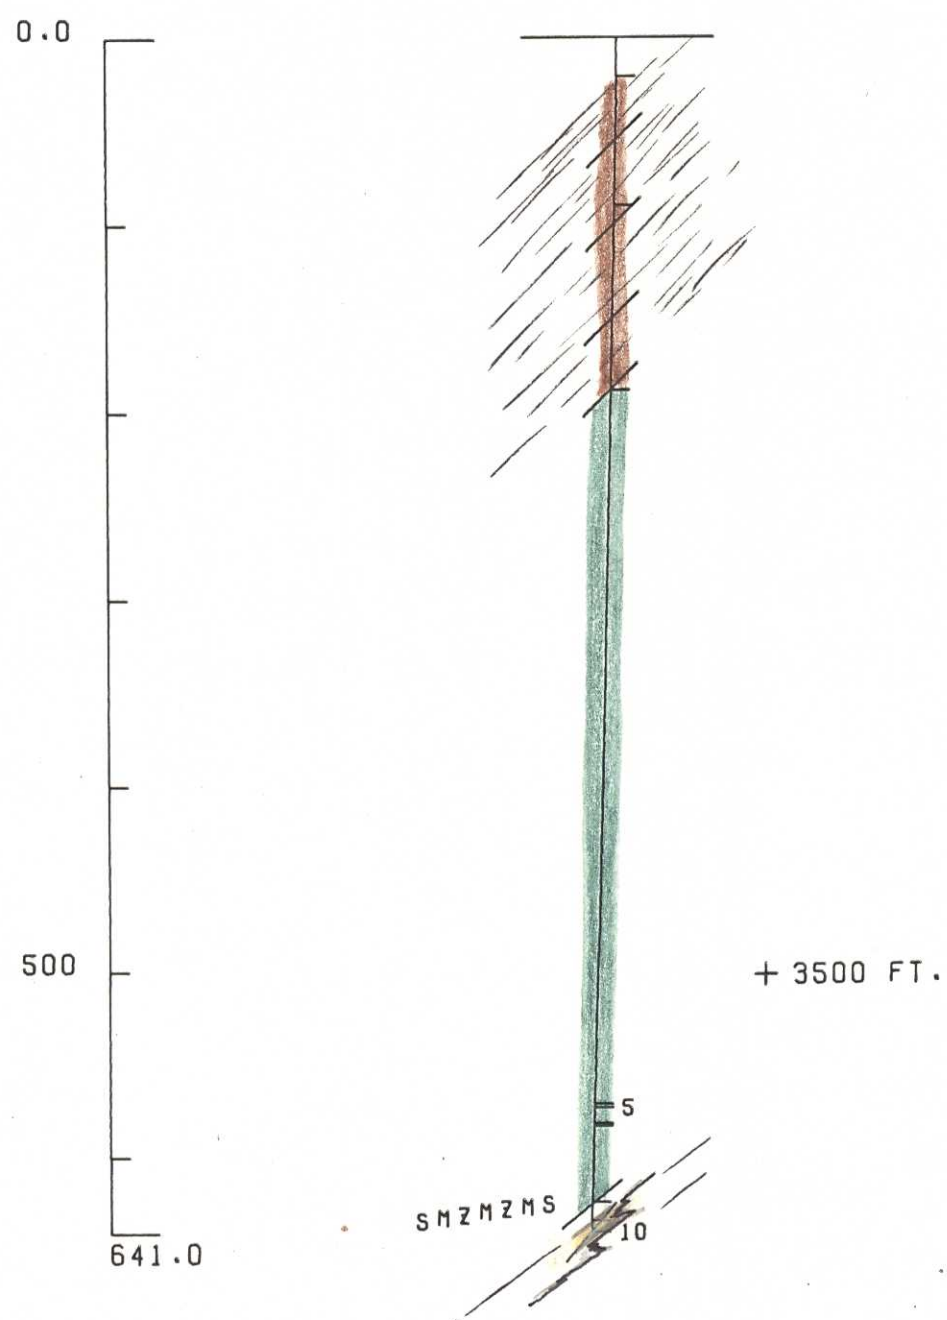

FARO DEPOSIT- SECTION  
118

DDH: 7416 -- 45 DEGREE PROFILE  
( VIEW AZIMUTH =315 DEGREES ) 010821  
ELEV: 3988 14677E ; 9516 N

DDH 7416 -- 45 DEGREE PROFILE  
 ( VIEW AZIMUTH = 315 DEGREES )  
 ELEV 3988 14677E 9516 N

11061 mine