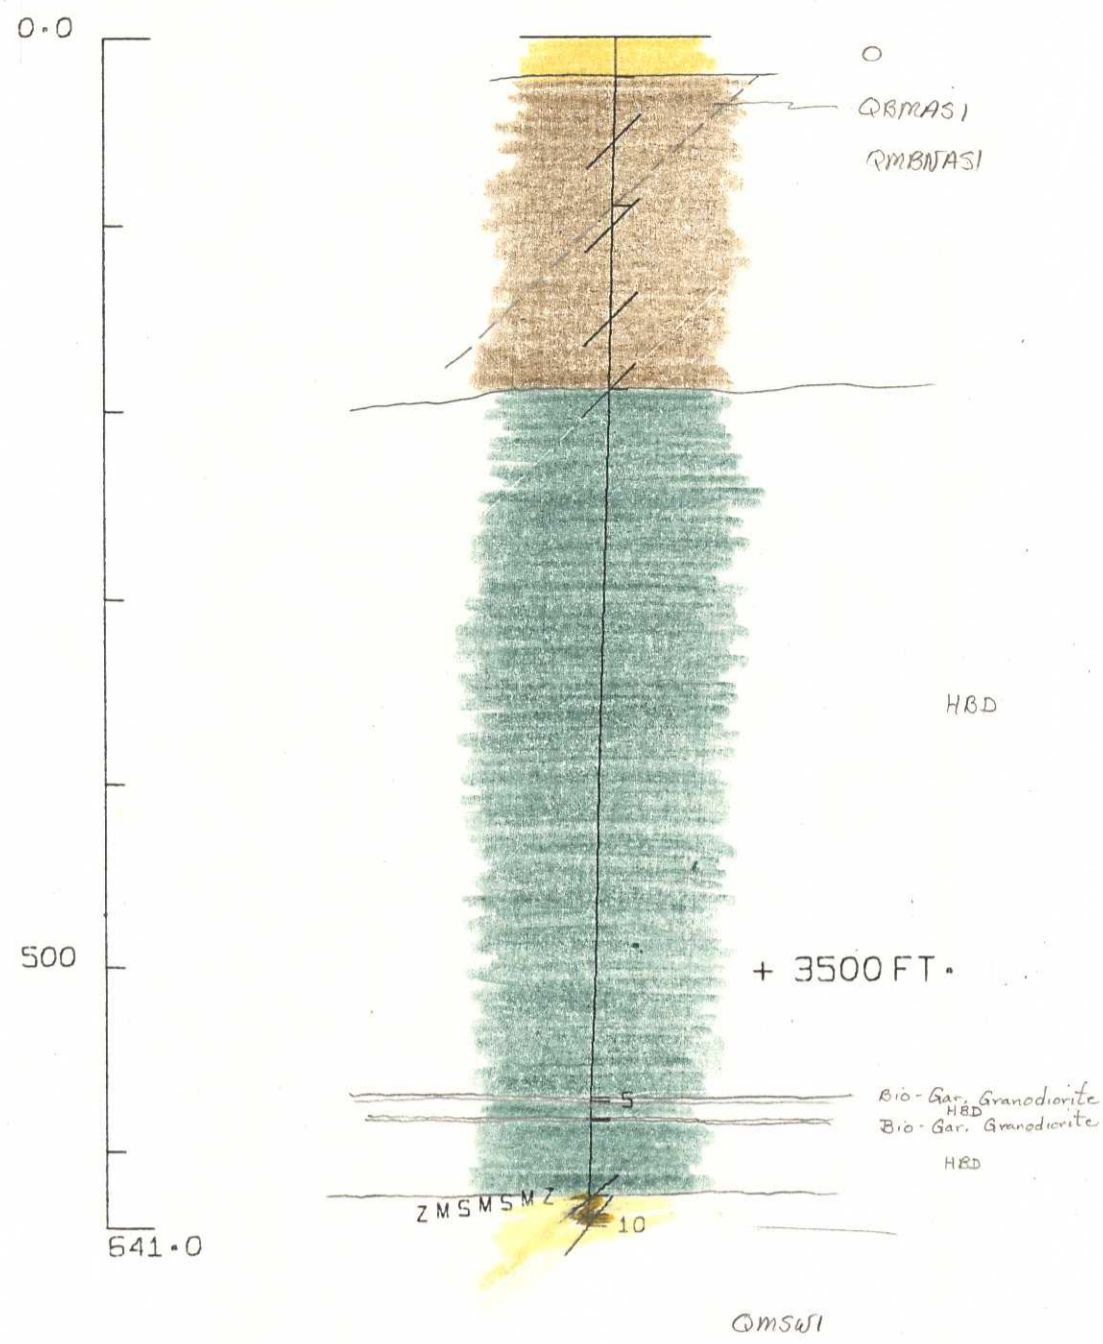

FARO DEPOSIT- SECTION  
118

DDH: 7416 -- 45 DEGREE PROFILE  
( VIEW AZIMUTH =315 DEGREES ) 010821  
ELEV: 3988 14677E ; 9516 N

DDH 7416 -- 45 DEGREE PROFILE  
 ( VIEW AZIMUTH = 315 DEGREES )  
 ELEV 3988 14677E 9516 N

11061 mine