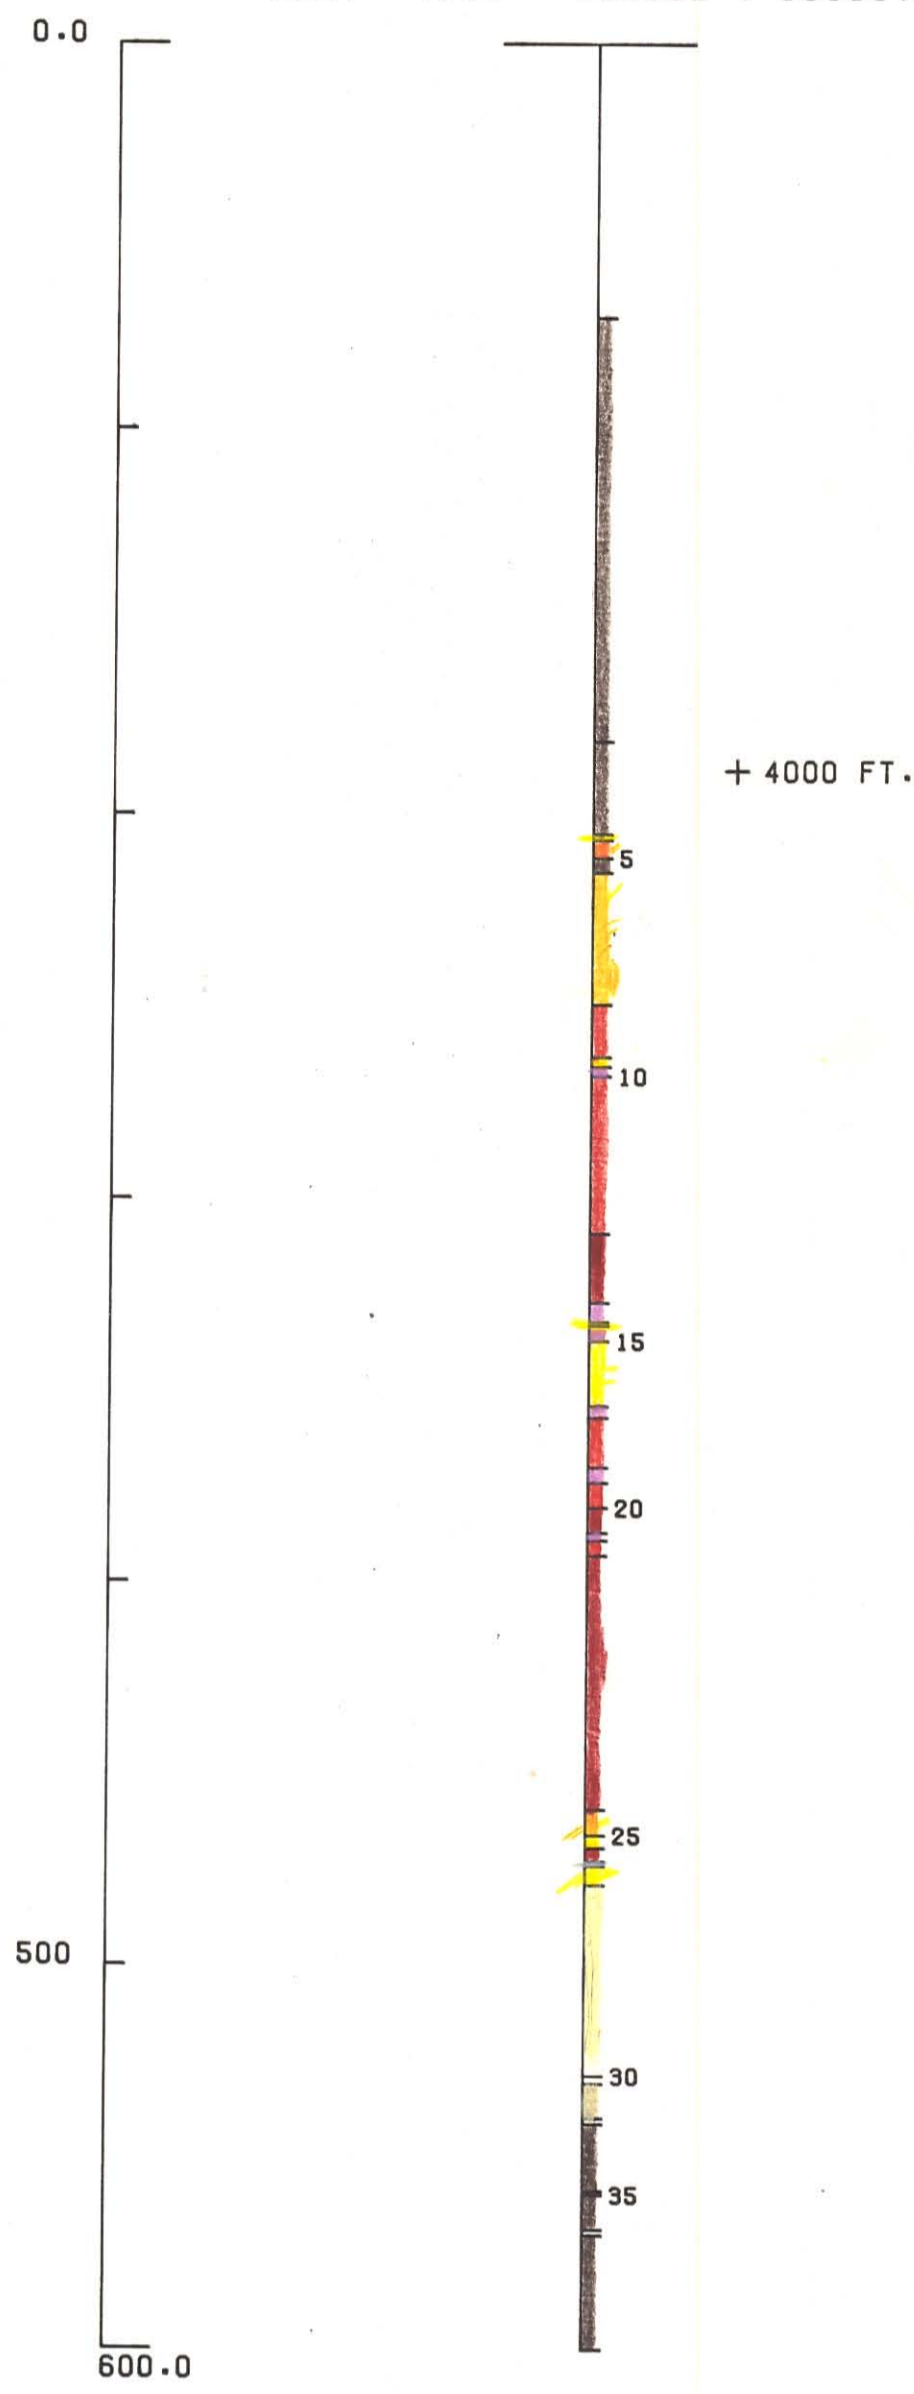

DDH: 66-44 -- 135 DEGREE PROFILE
(VIEW AZIMUTH = 45 DEGREES)
ELEV: 4188 10502E ; 13101N

SECT: 22
010868

PLOTS FINISHED