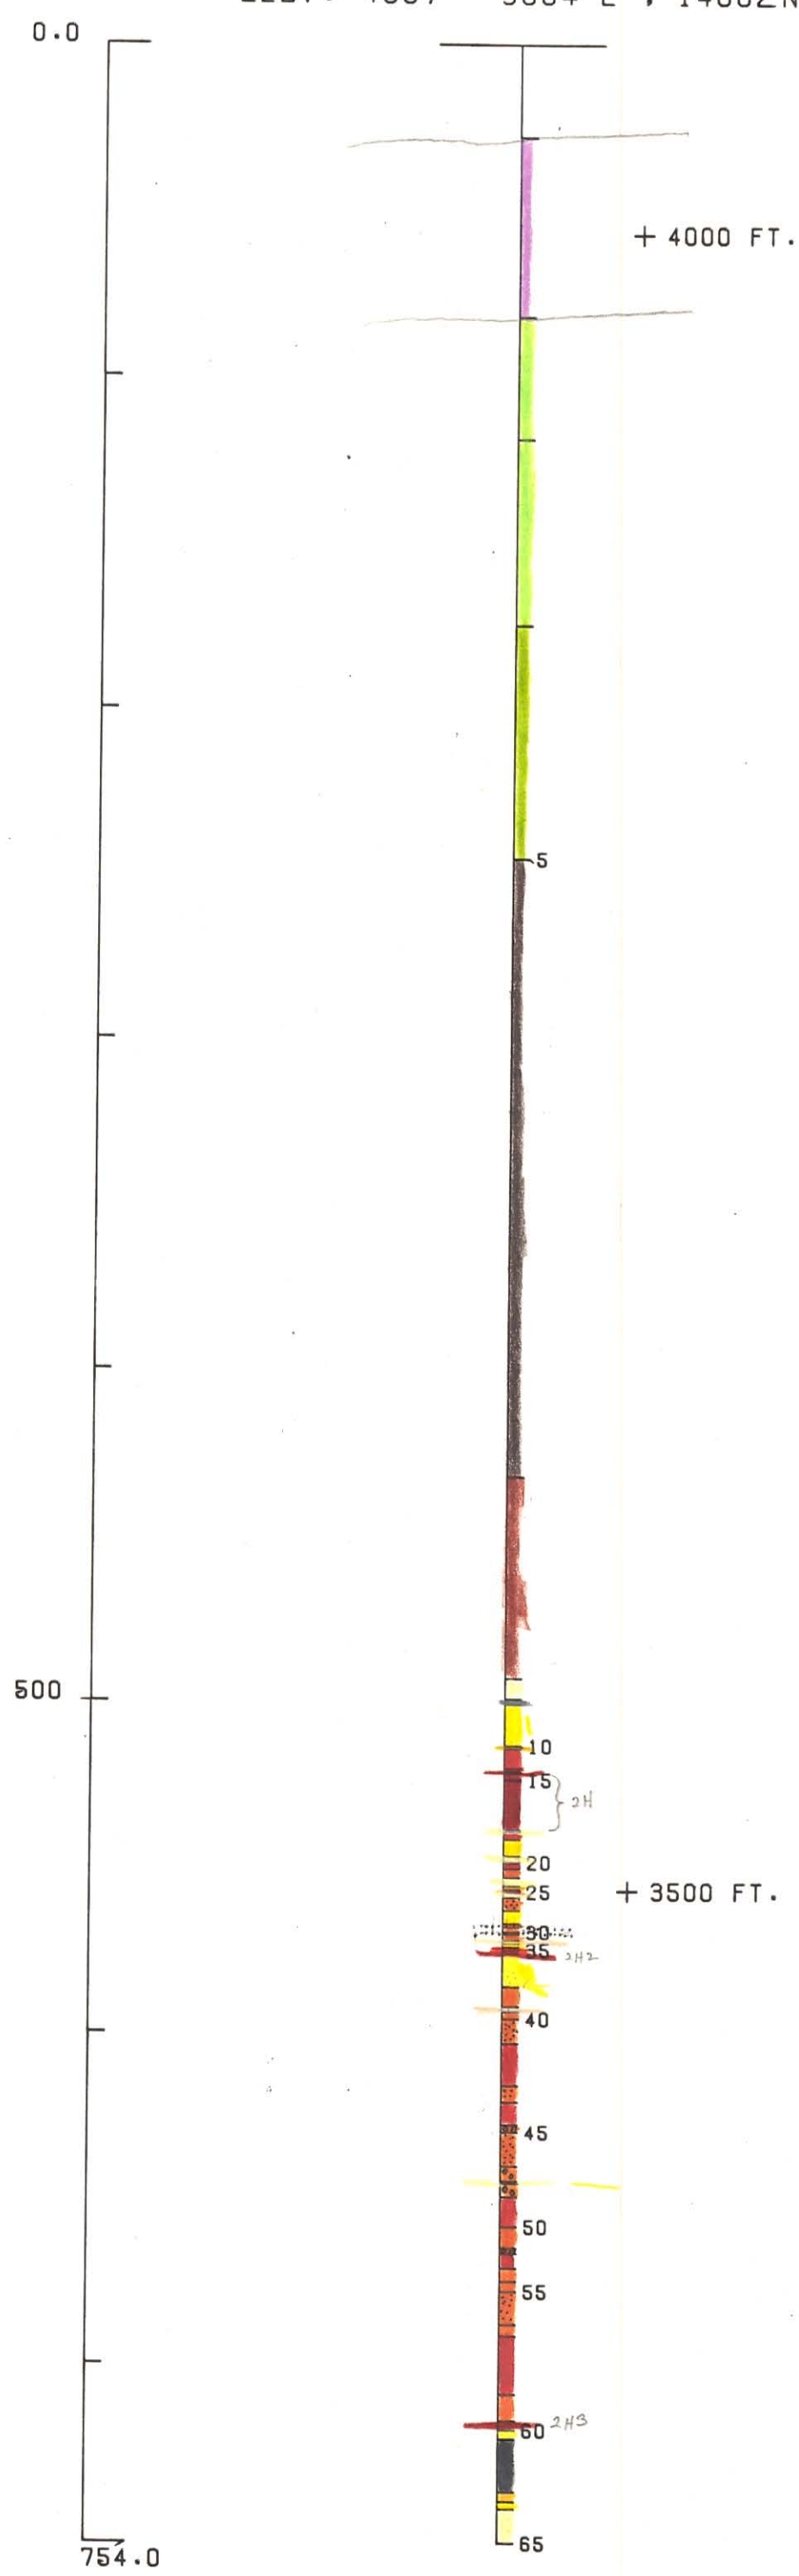

DDH: 74-15 -- 135 DEGREE PROFILE
(VIEW AZIMUTH = 45 DEGREES)
ELEV: 4057 9004 E : 14602 N

SECT. 22
010869

PLOTS FINISHED