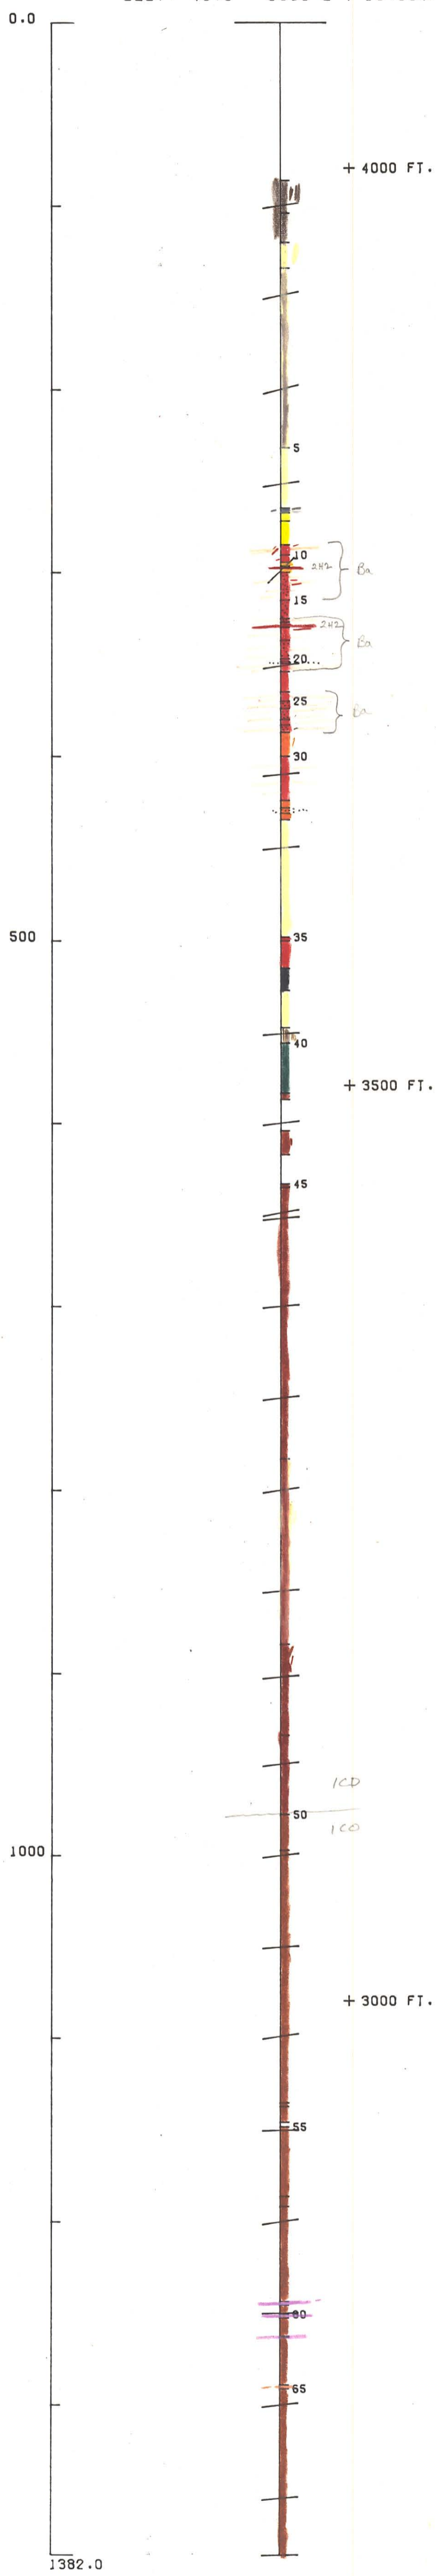

DDH: 66-08 -- 135 DEGREE PROFILE
(VIEW AZIMUTH = 45 DEGREES)
ELEV: 4079 9800 E ; 13799 N

010871

PLOTS FINISHED