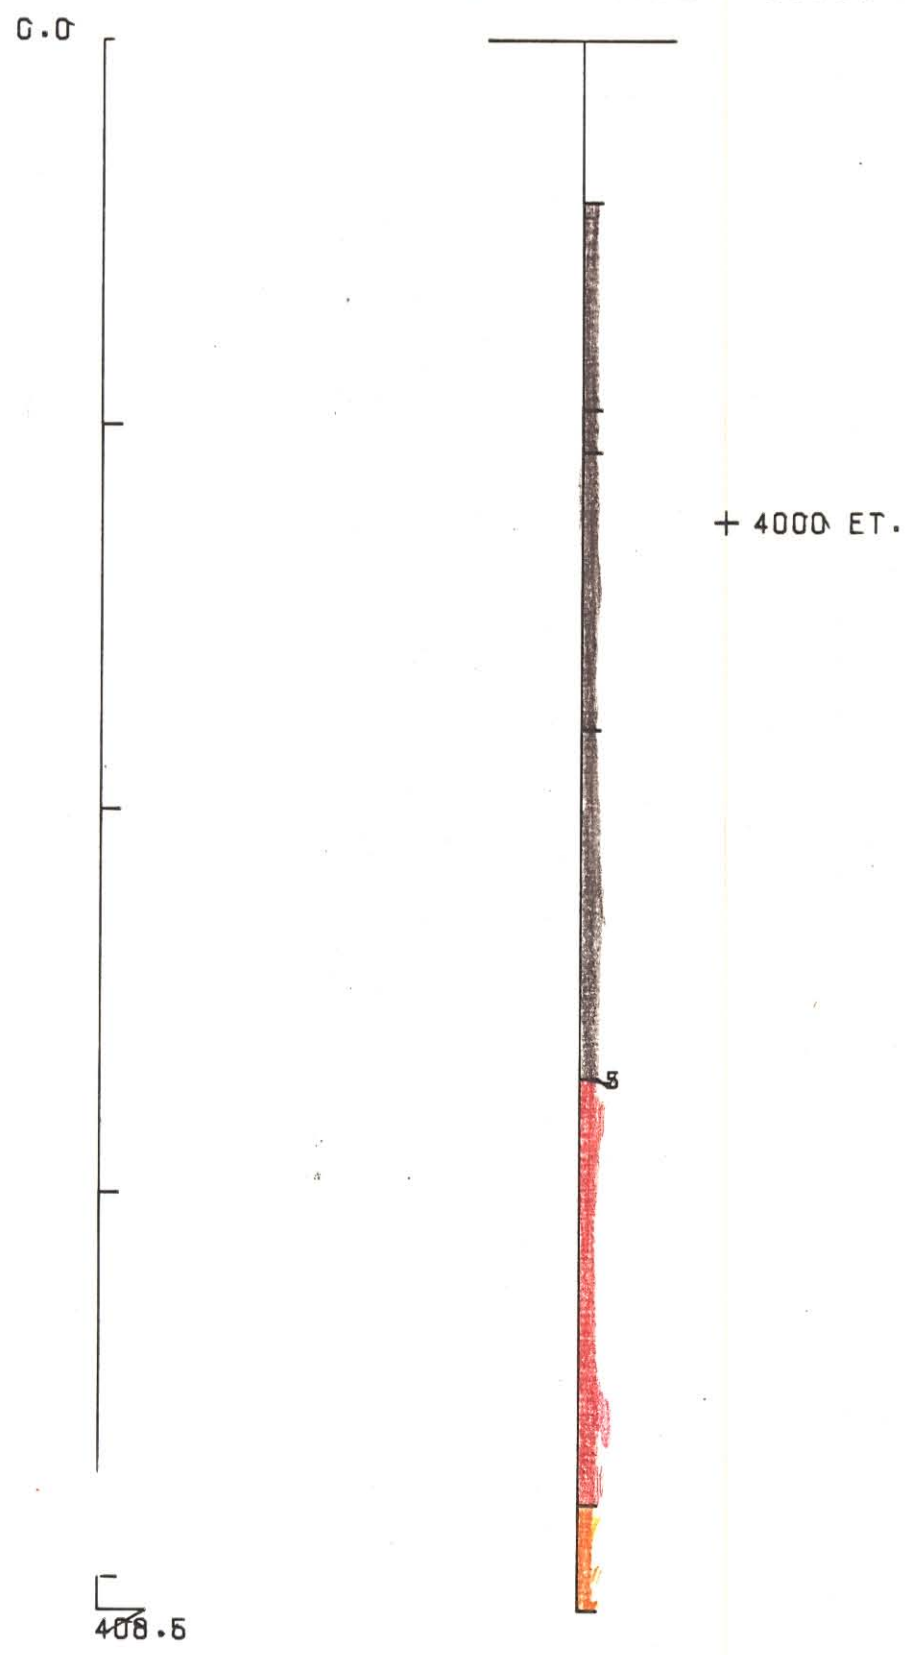

DDH: 65-5A -- 135 DEGREE PROFILE
(VIEW AZIMUTH = 45 DEGREES)
ELEV: 4125 10000E : 13600N

010872

PLOTS FINISHED