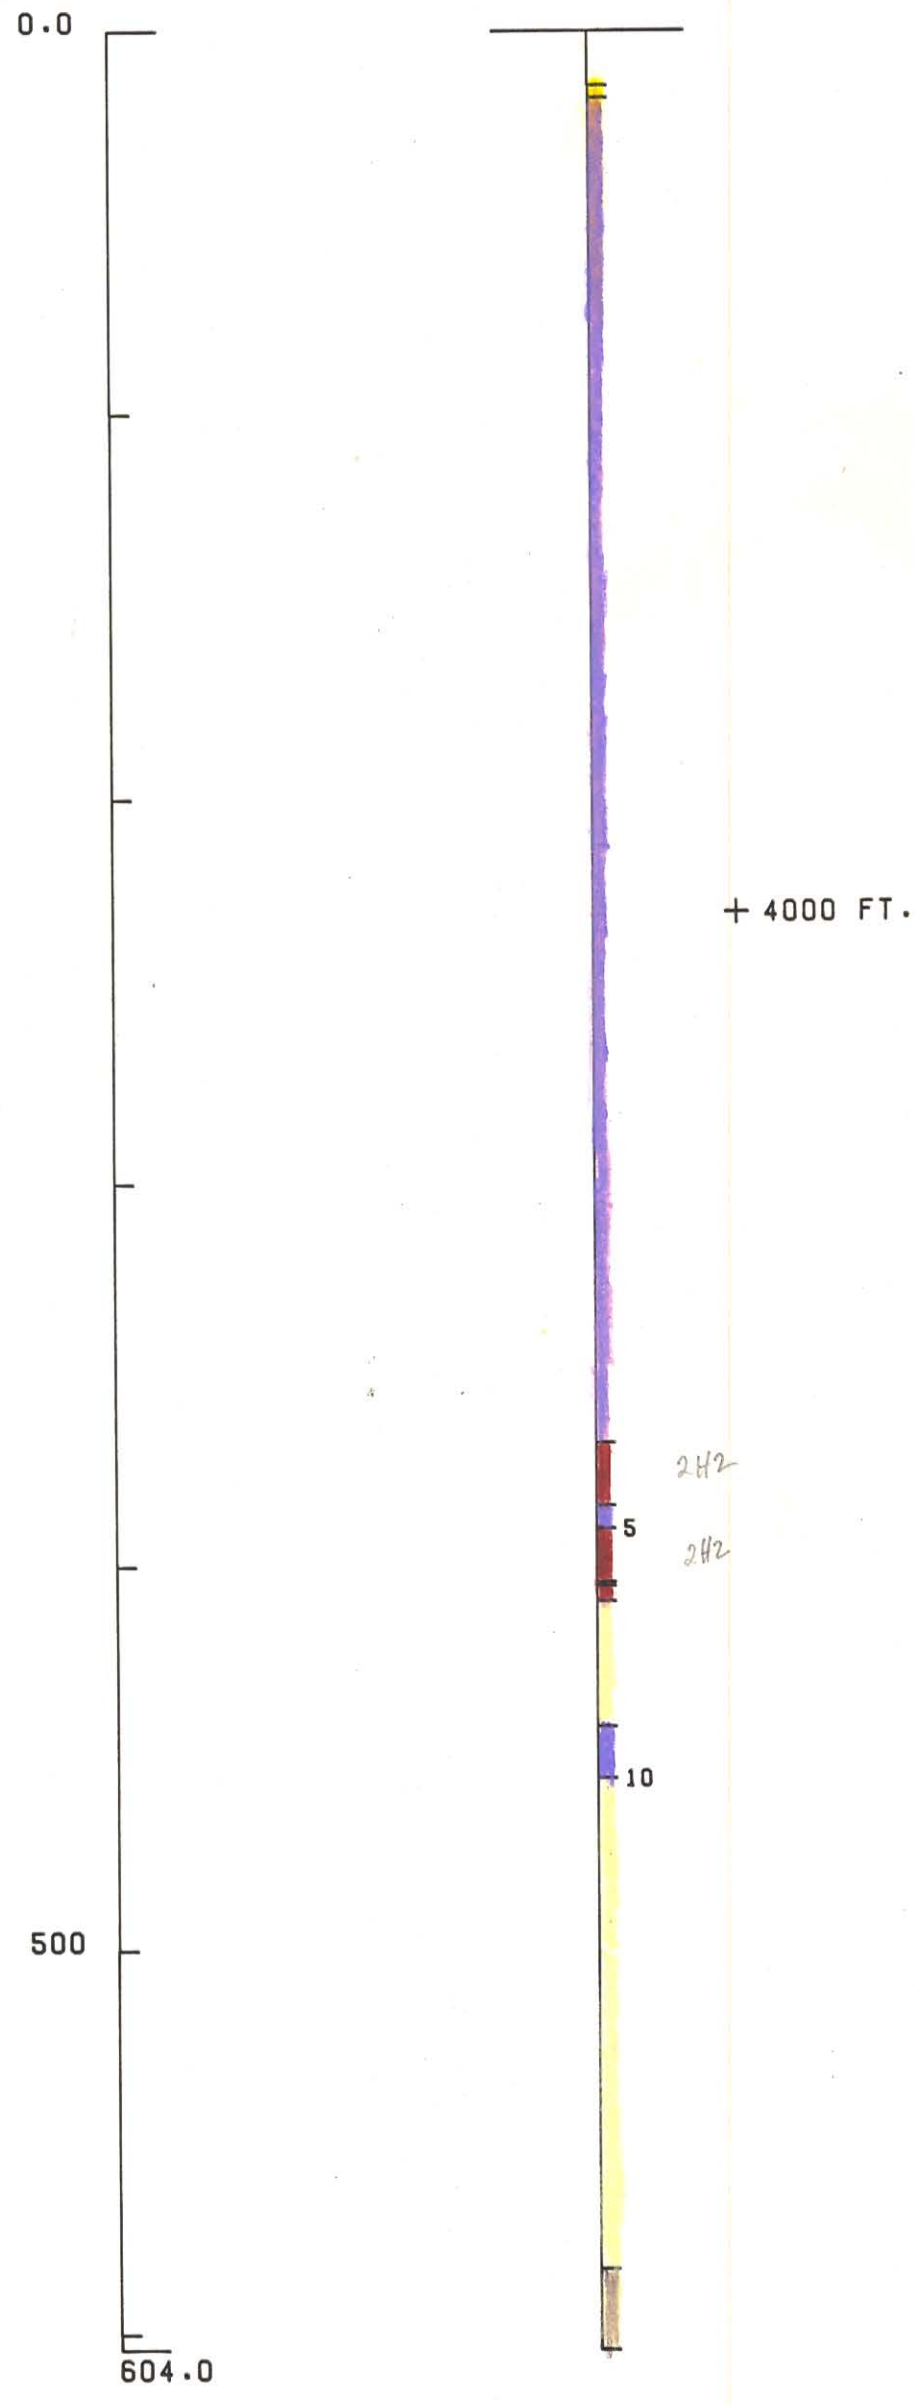

DDH: 67-34 -- 135 DEGREE PROFILE
(VIEW AZIMUTH = 45 DEGREES)
ELEV: 4229 10705E : 12904 N

SECT. 22
010874

PLOTS FINISHED