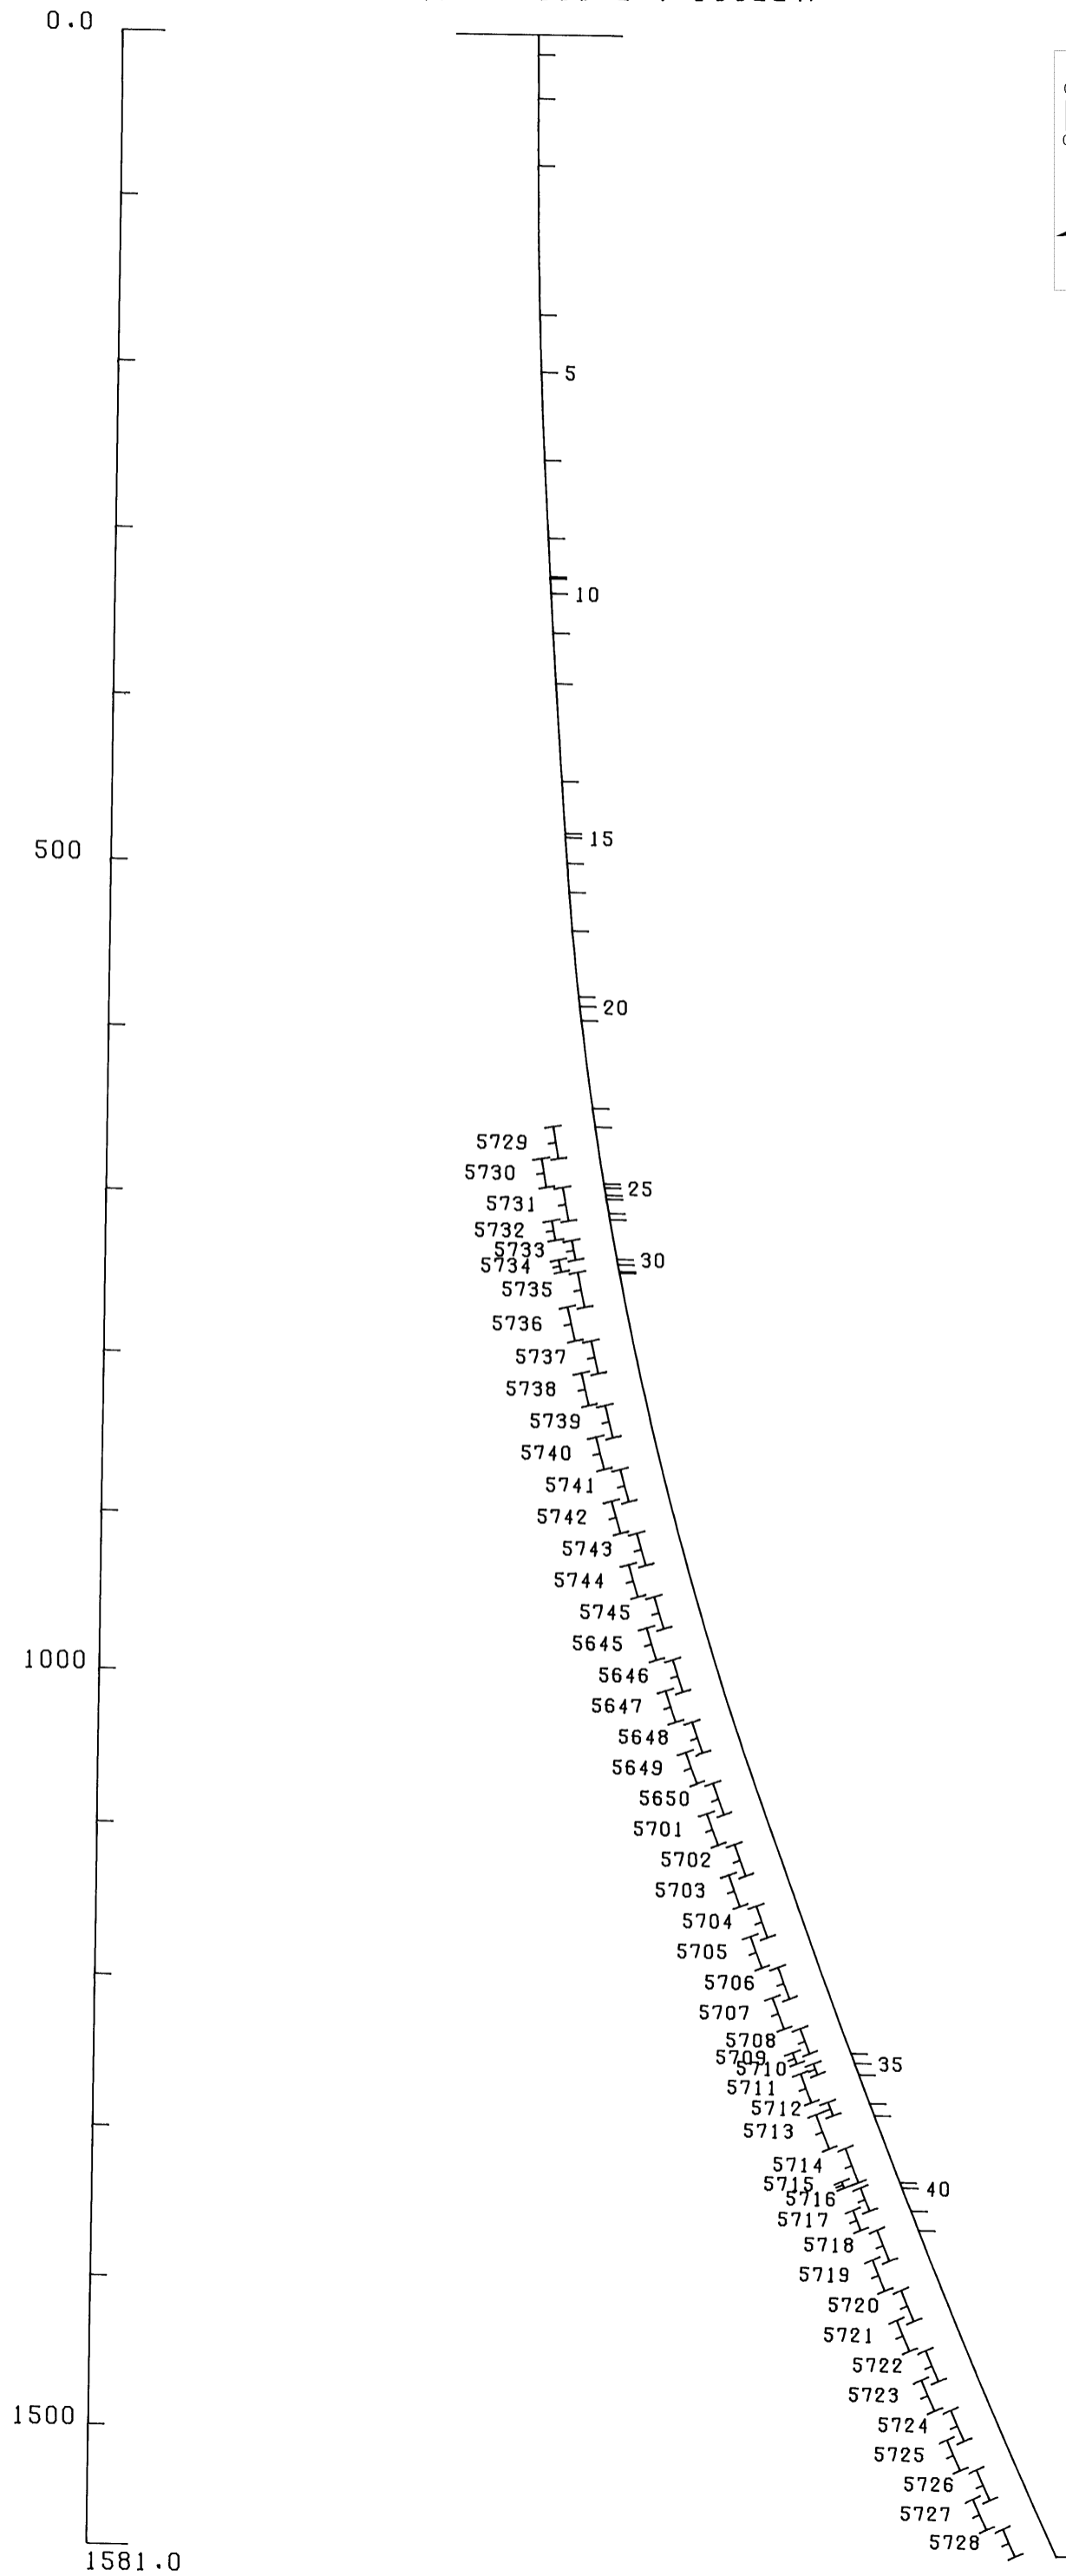

DDH: 76X15

-- 45 DEGREE PROFILE  
( VIEW AZIMUTH =315 DEGREES )

106

ELEV: 3845 7855 E ; 10622 N

010880

+ 3500 FT.

+ 3000 FT.

+ 2500 FT.

DDH: 76X15 -- 45 DEGREE PROFILE  
 ( VIEW AZIMUTH =315 DEGREES )

ELEV: 3845 7855 E ; 10622 N

+ 3500 FT.

+ 3000 FT.

+ 2500 FT.