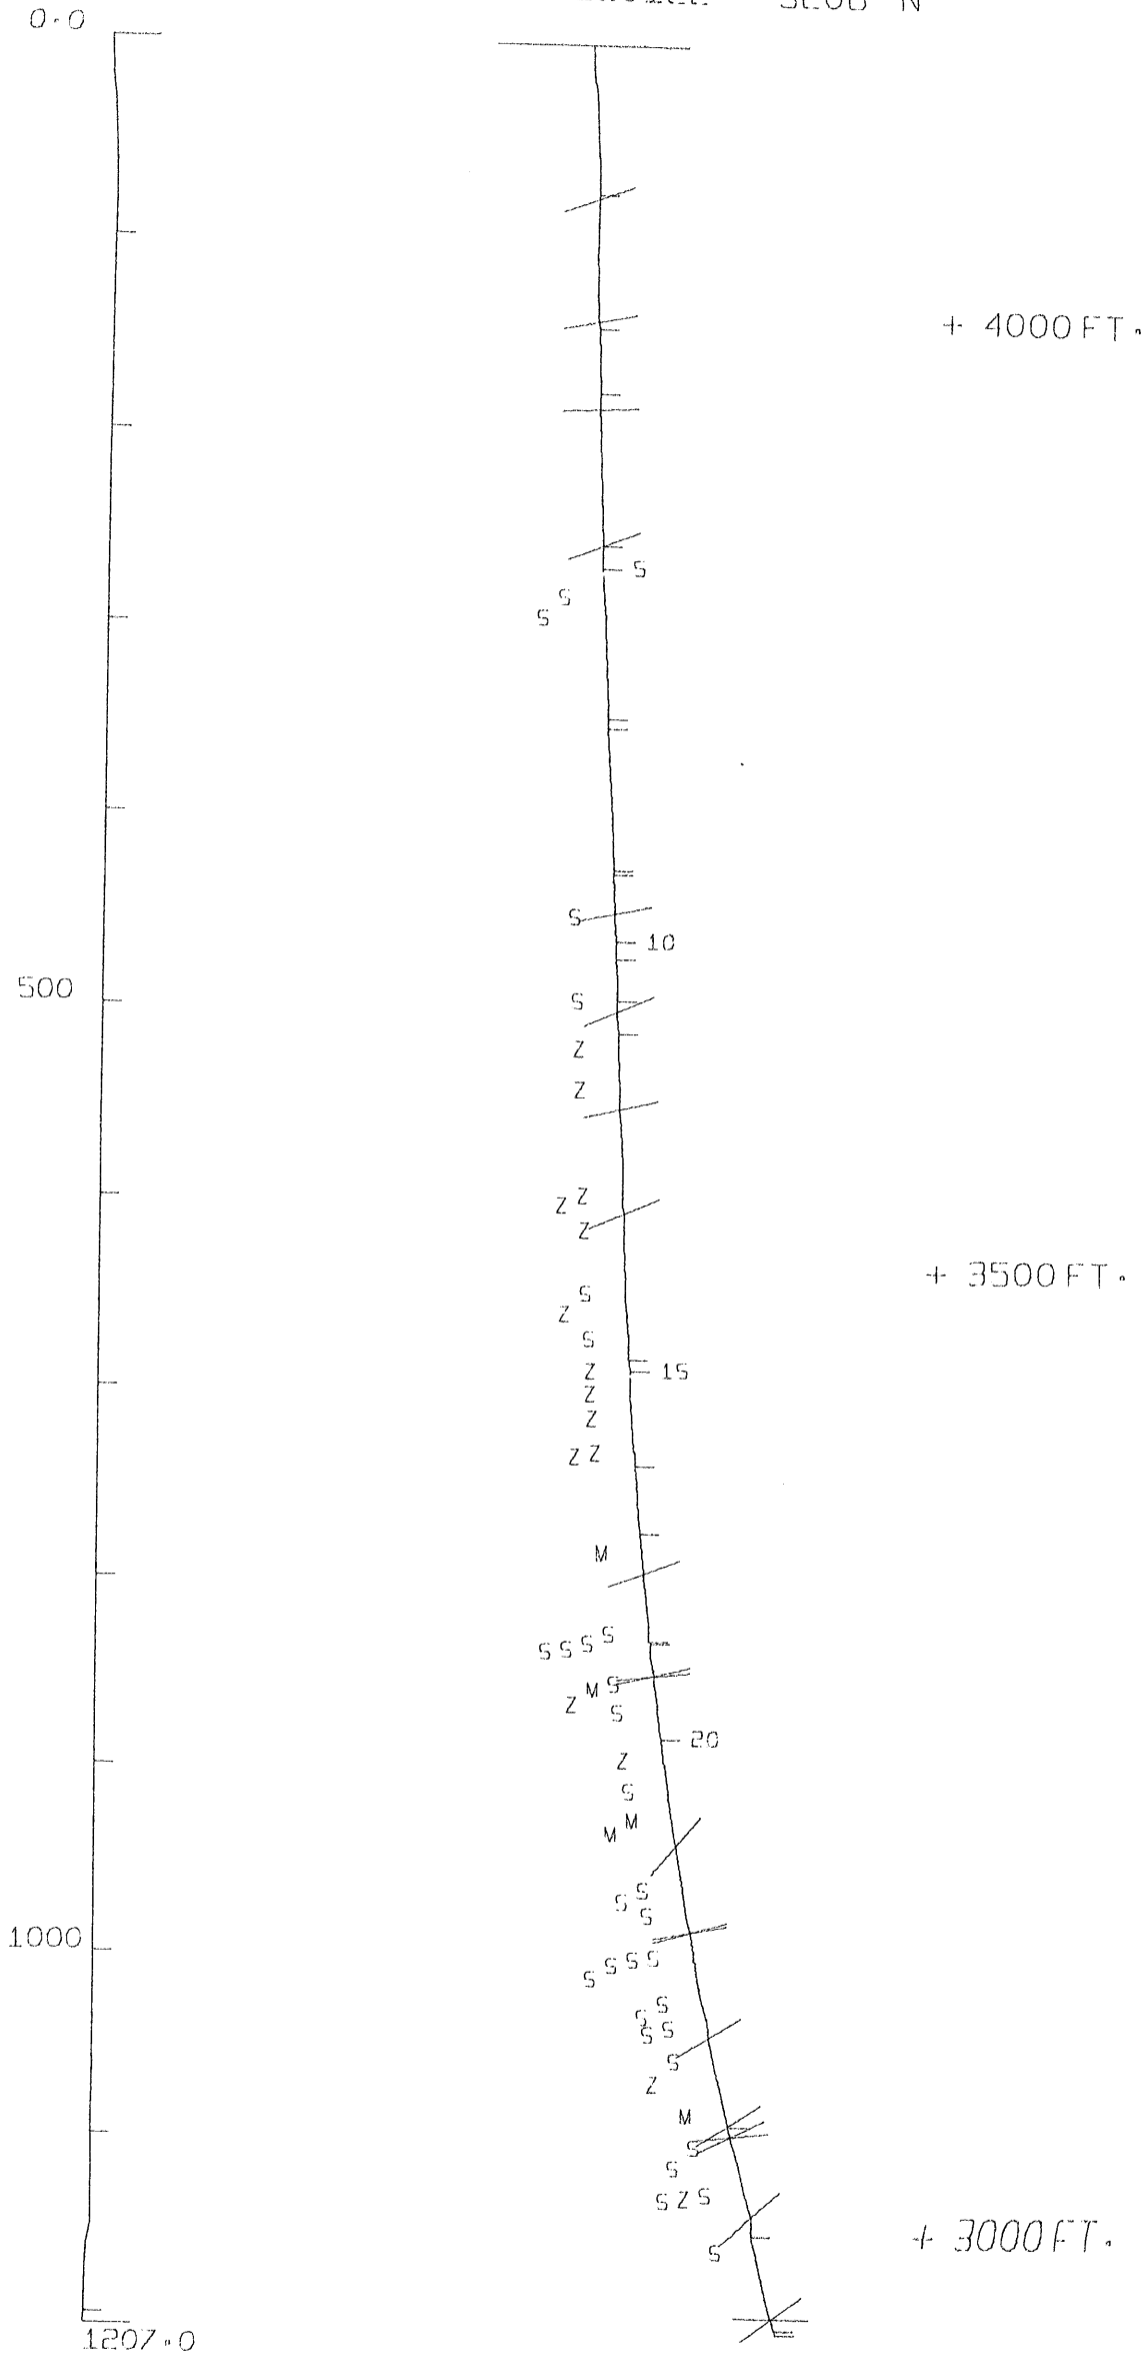

NNH 4567516 -- 45 DEGREE PROFILE (VIEW AZIMUTH = 315 DEGREES)

ELEV 4133 12012E. 9208 N

010882

DDH 1567516 -- 45 DEGREE PROFILE (VIEW AZIMUTH -315 DEGREES)

ELEV 4133 12012E 9208 N

+ 4000 FT.

+ 3500 FT.

+ 3000 FT.

DDH: 4567516 -- 45 DEGREE PROFILE (VIEW AZIMUTH = 315 DEGREES)

ELEV: 4133 12012E ; 9208 N