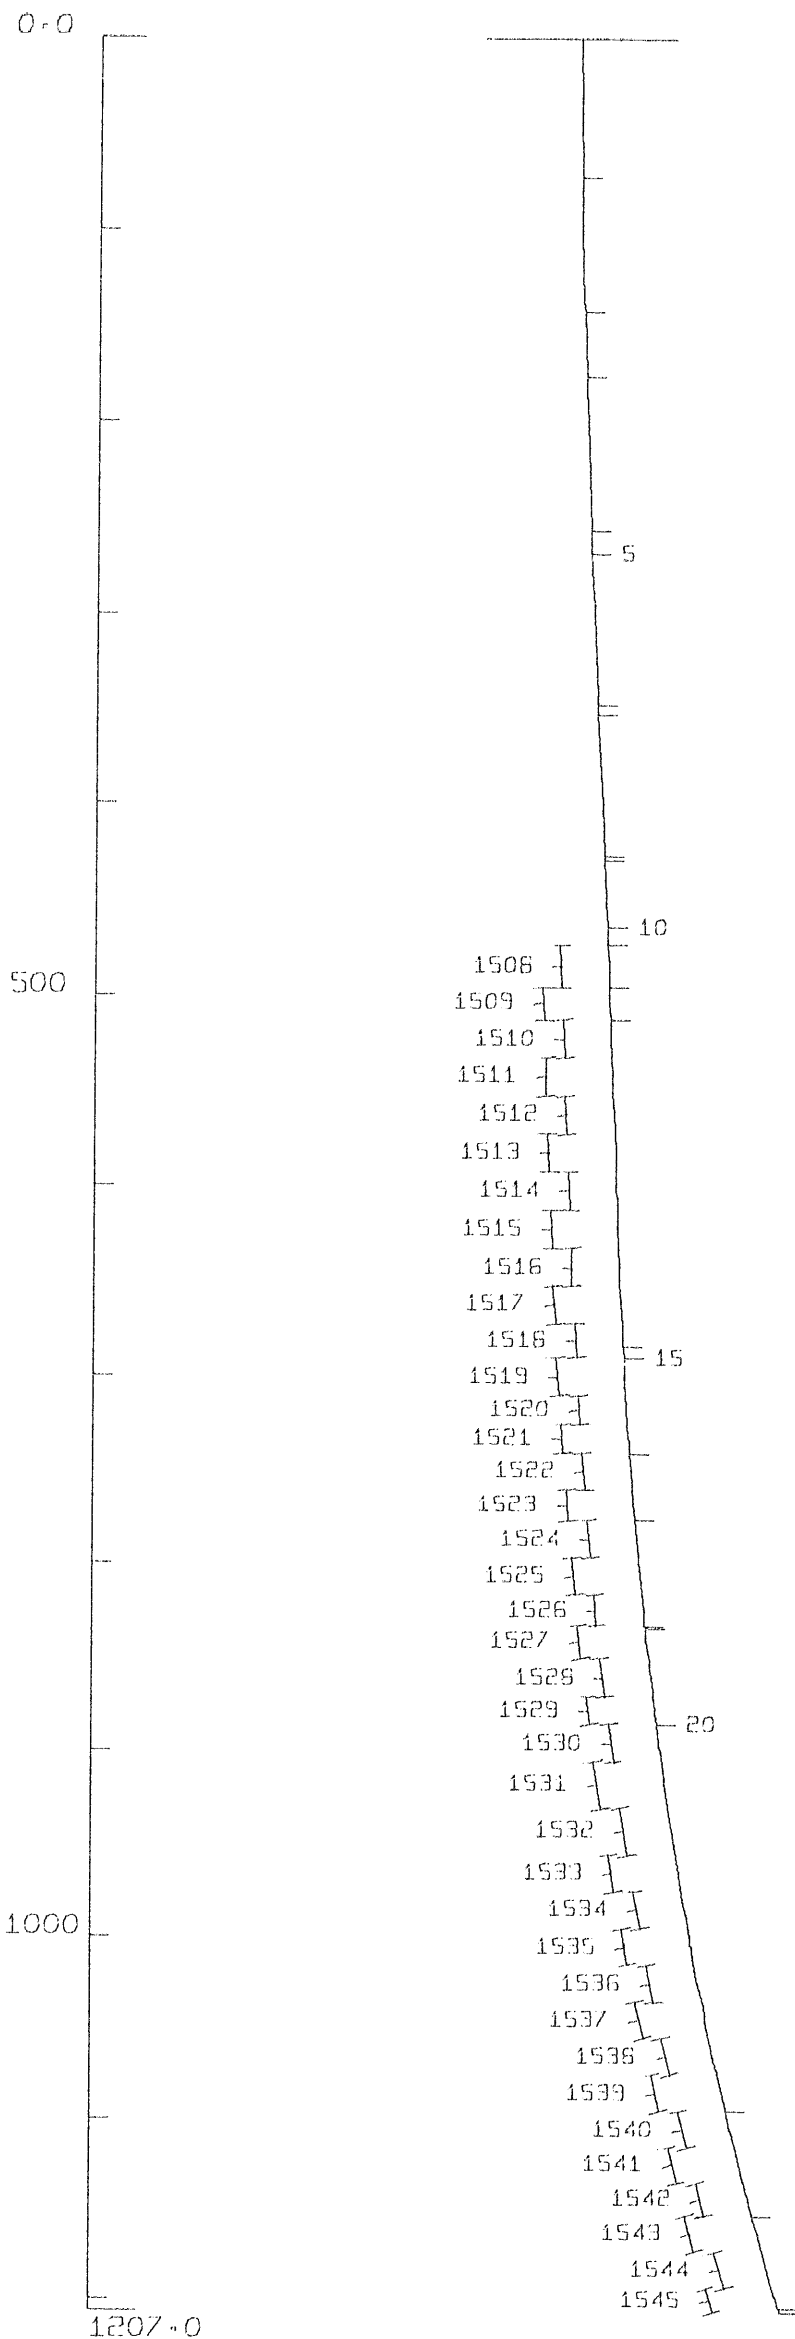

NNH 4567516 -- 45 DEGREE PROFILE (VIEW AZIMUTH = 315 DEGREES)

ELEV 4133 12012E. 9208 N

010882

DDH 1567516 -- 45 DEGREE PROFILE (VIEW AZIMUTH -315 DEGREES)

ELEV 4133 12012E 9208 N

+ 4000 FT.

+ 3500 FT.

+ 3000 FT.

DDH: 4567516 -- 45 DEGREE PROFILE (VIEW AZIMUTH = 315 DEGREES)

ELEV: 4133 12012E ; 9208 N