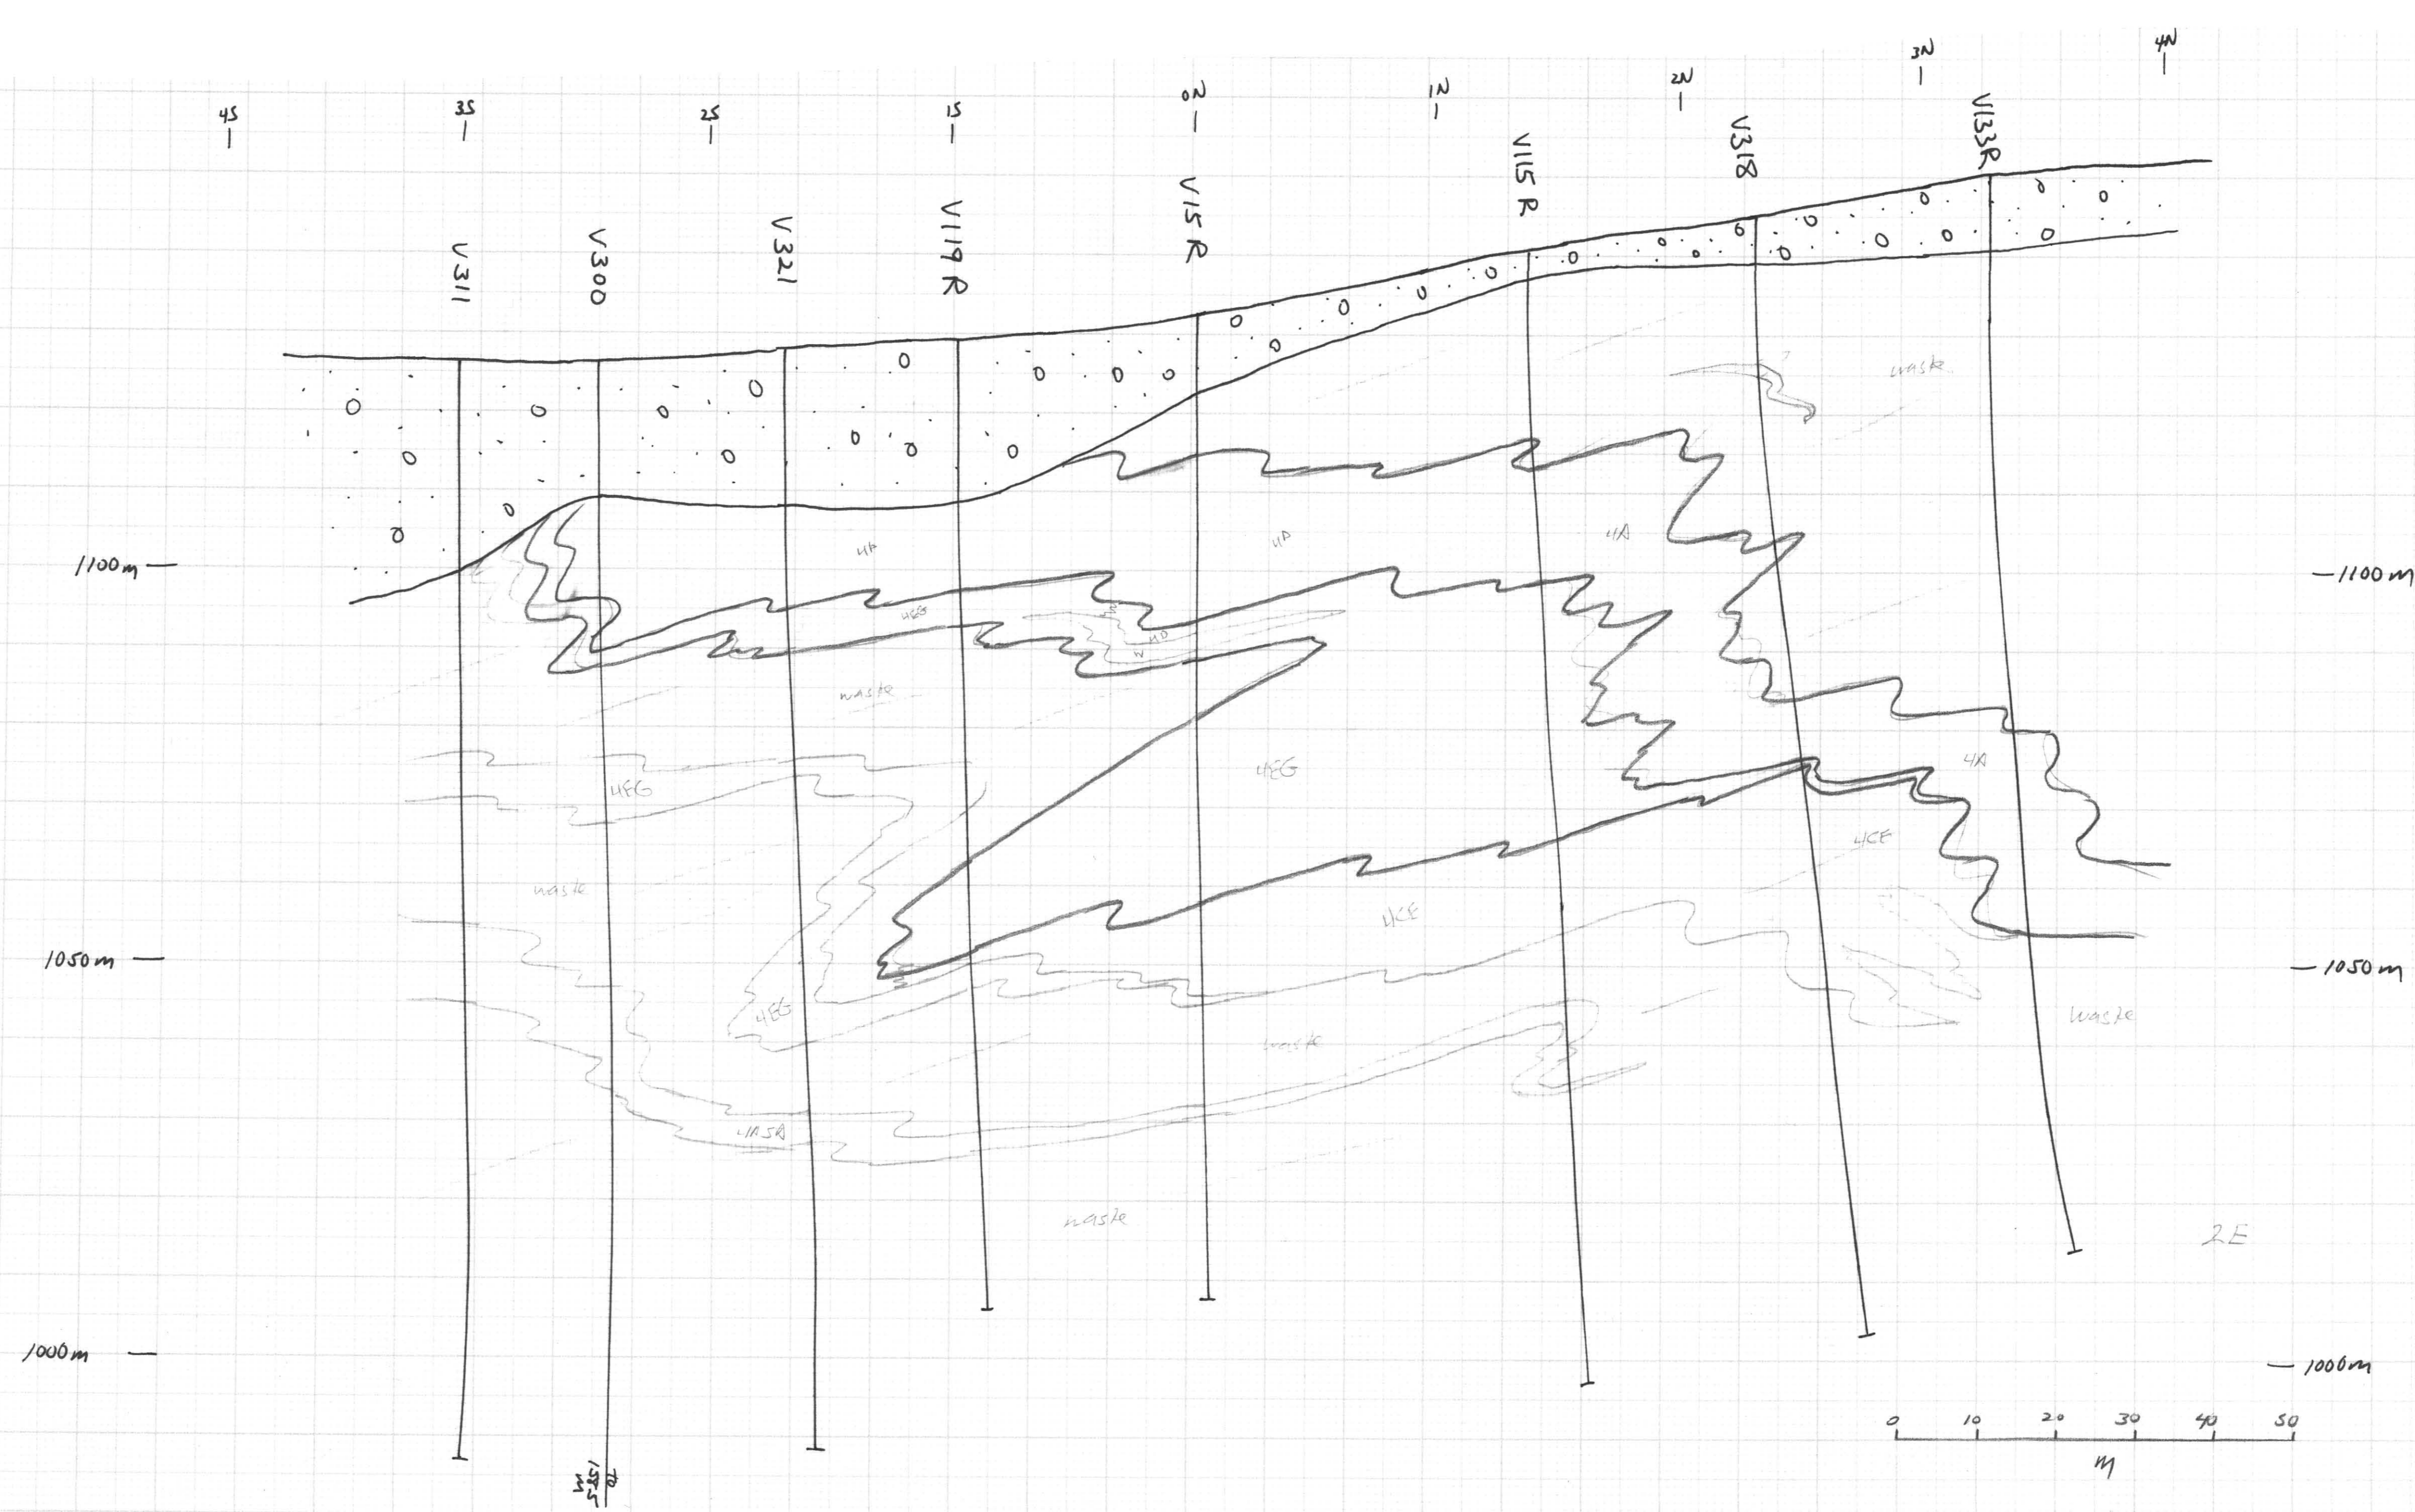

Vanguard X Section 2E
alternative interpretation
Pachynema
1:500